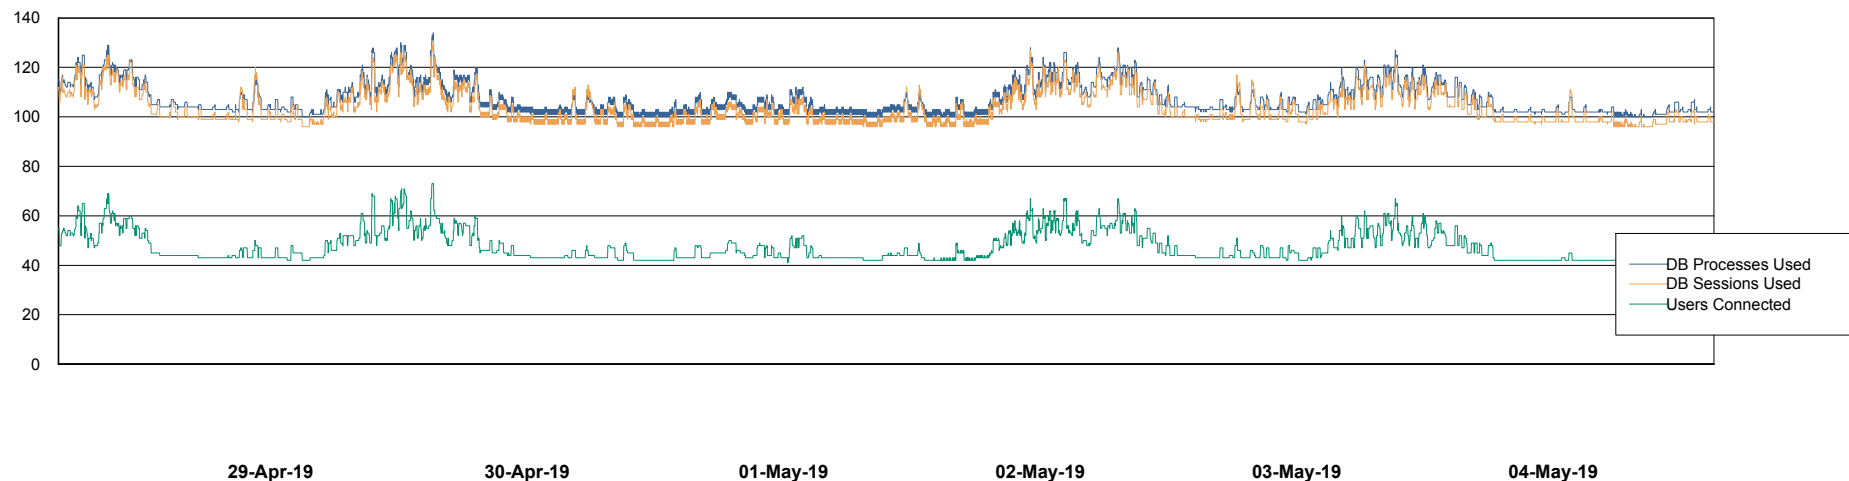

Database Performance ELJDB_Production