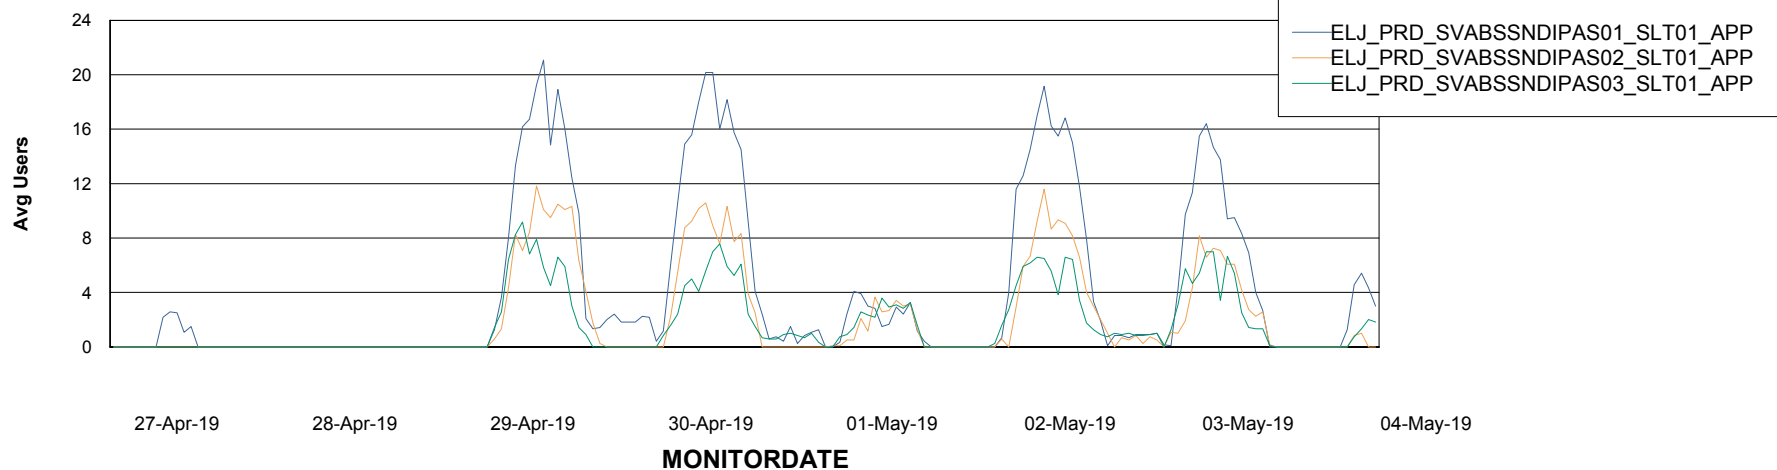

Avg users per day per ABS server