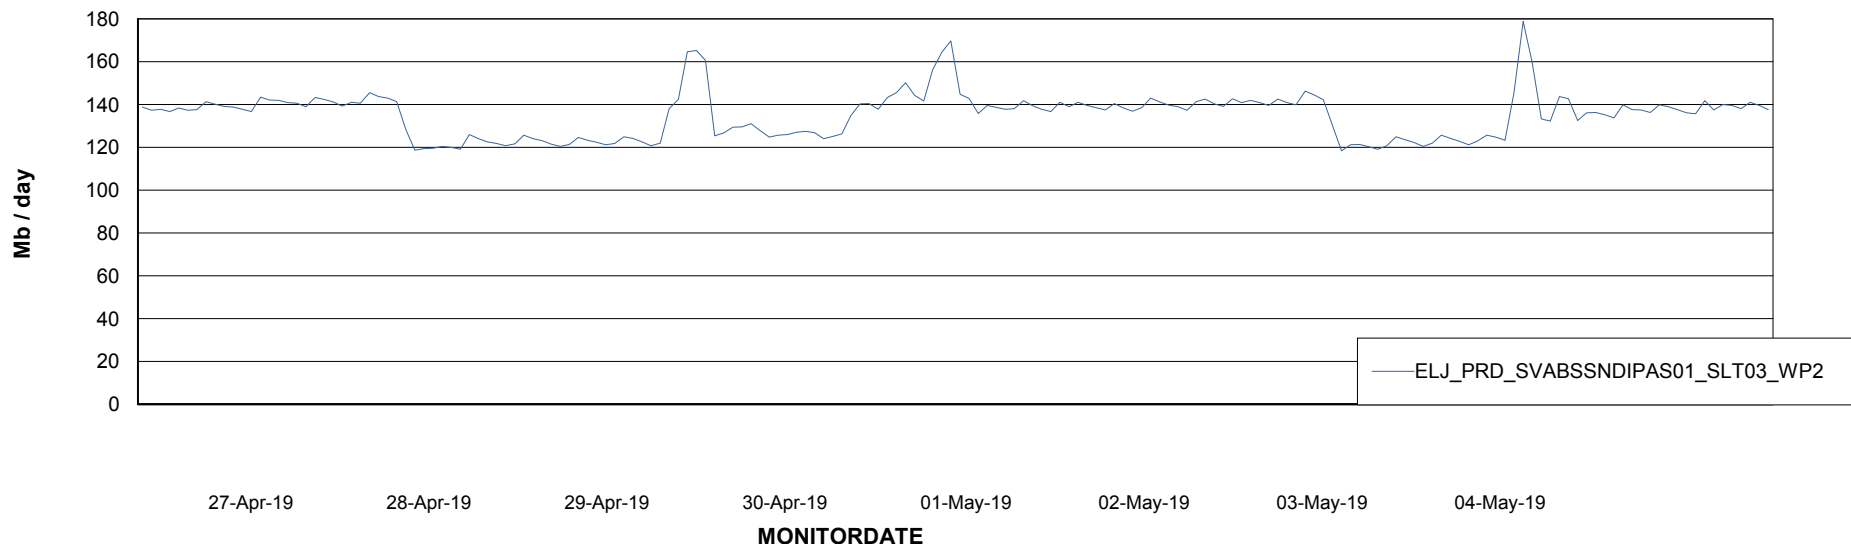

ABSSolute Web Component Services

Avg memory used per ABS Web component