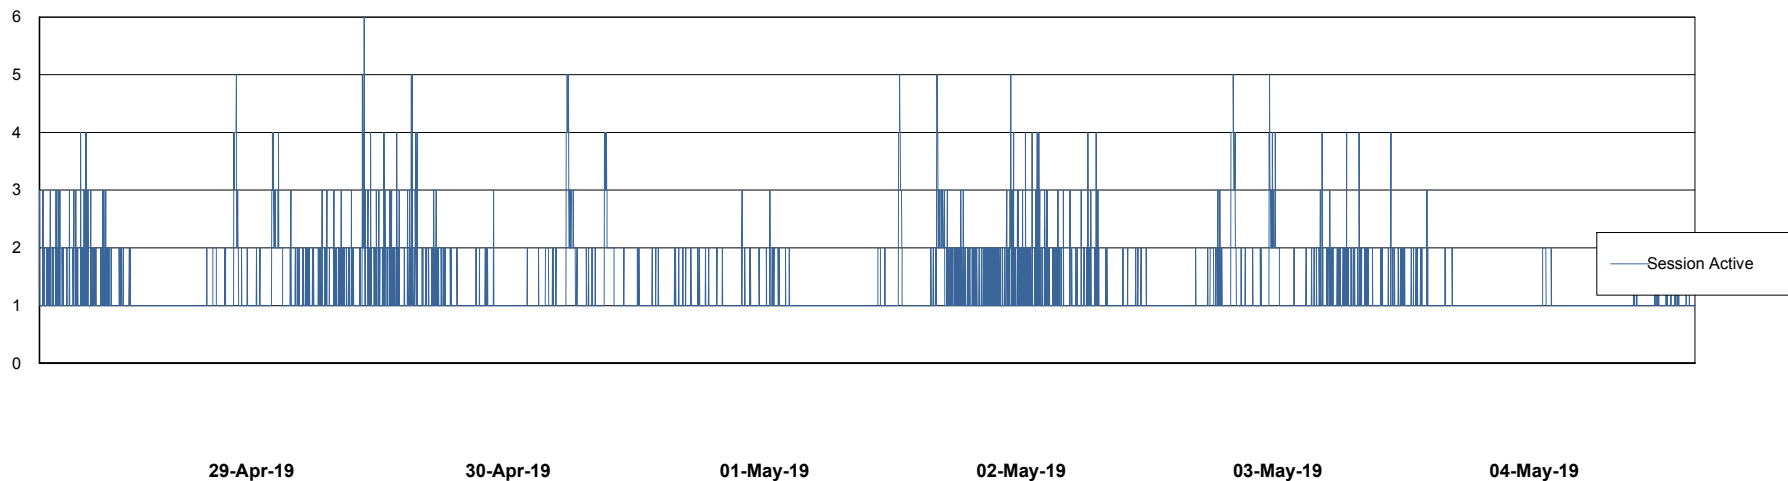

Database Performance ELJDB_Production