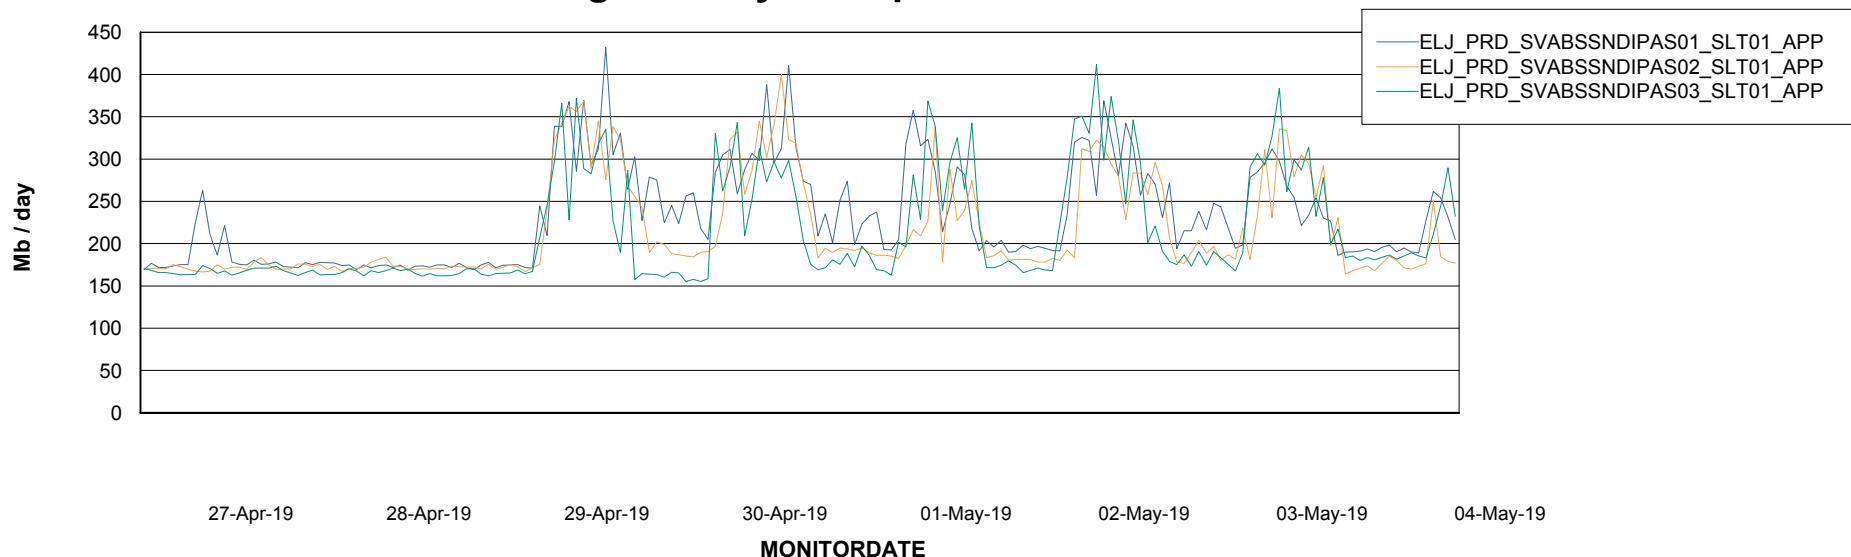

ABSSolute Application Server Services

Avg memory used per ABS Server Service