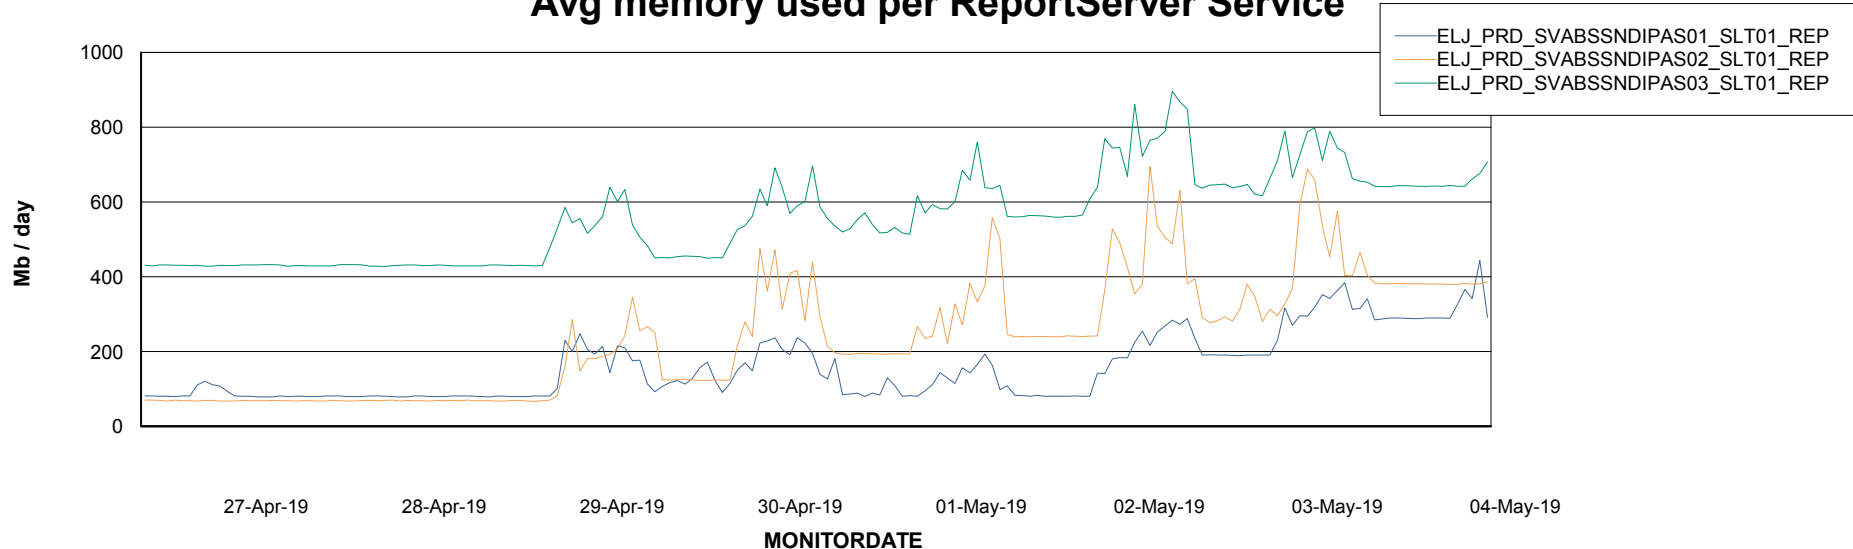

ABSSolute Application ReportServer Services

Avg memory used per ReportServer Service