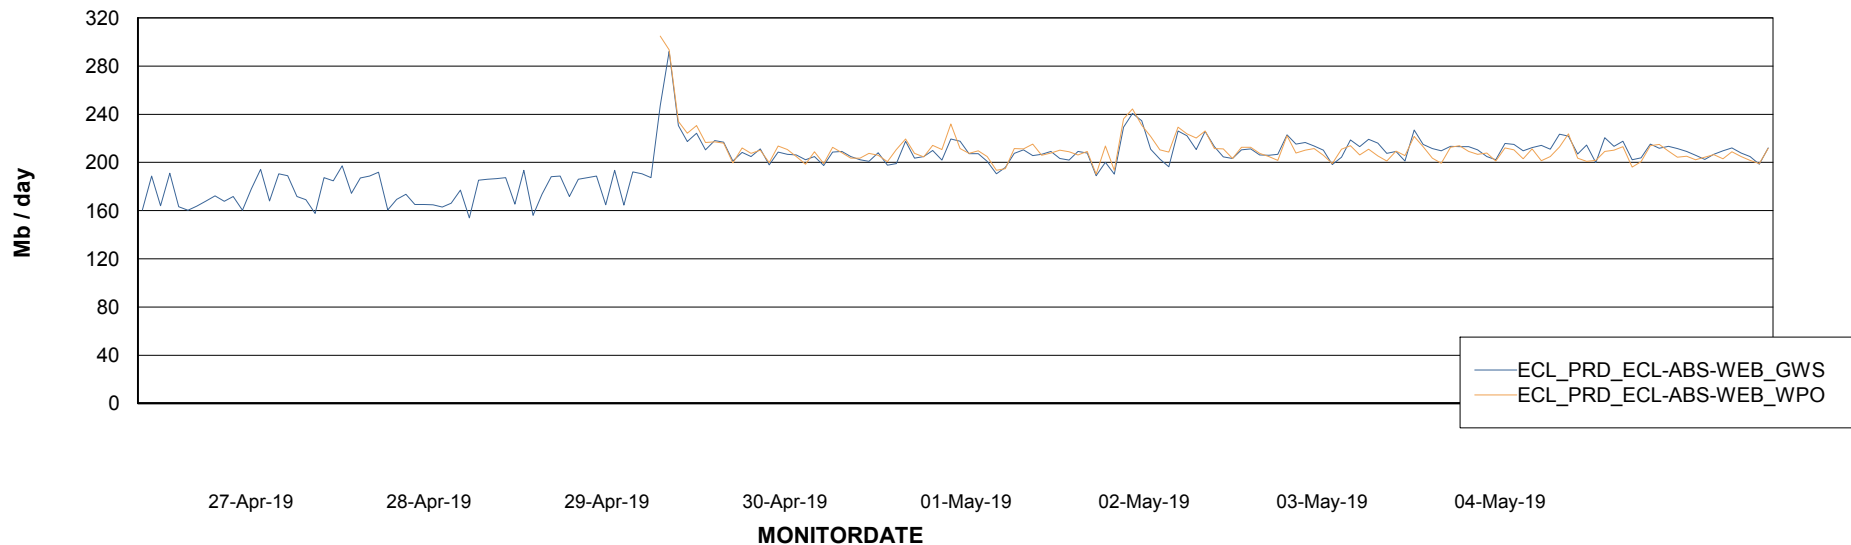

ABSSolute Application ReportServer Services

Avg memory used per ReportServer Service

Weekly SLA Customer Report

Customer ECL Production
Database ID 77

ABSSolute Web Component Services

Avg memory used per ABS Web component