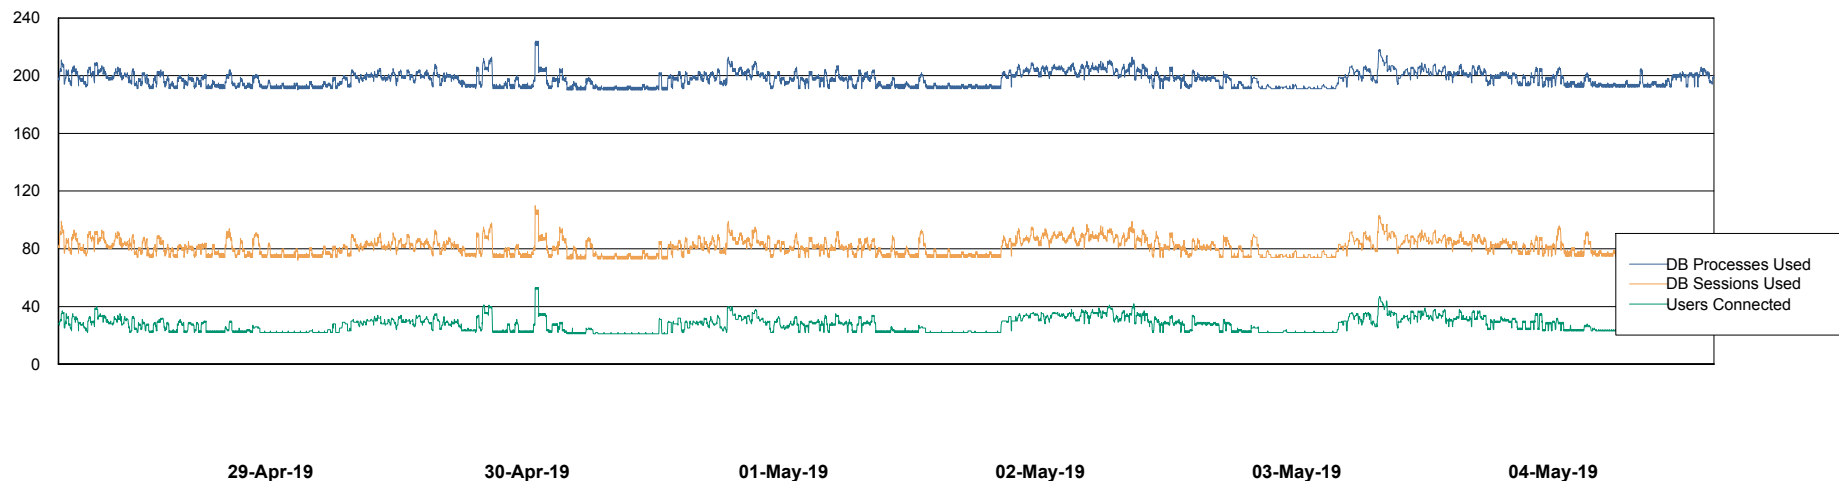

Weekly SLA Customer Report

Customer ECL Production
Database ID 77

Harddisk Usage ECL_PRD_ECL-ABS-WEB

	Free disk space on c: (%)	Total disk space on c: (Gb)
04-May-19	75	127
03-May-19	75	127
02-May-19	75	127
01-May-19	75	127
30-Apr-19	75	127
29-Apr-19	75	127
28-Apr-19	75	127

Weekly SLA Customer Report

Customer ECL Production
Database ID 77

Database Performance ECLDB_Production

Weekly SLA Customer Report

Customer ECL Production
Database ID 77

Database Performance ECLDB_Standby

Weekly SLA Customer Report