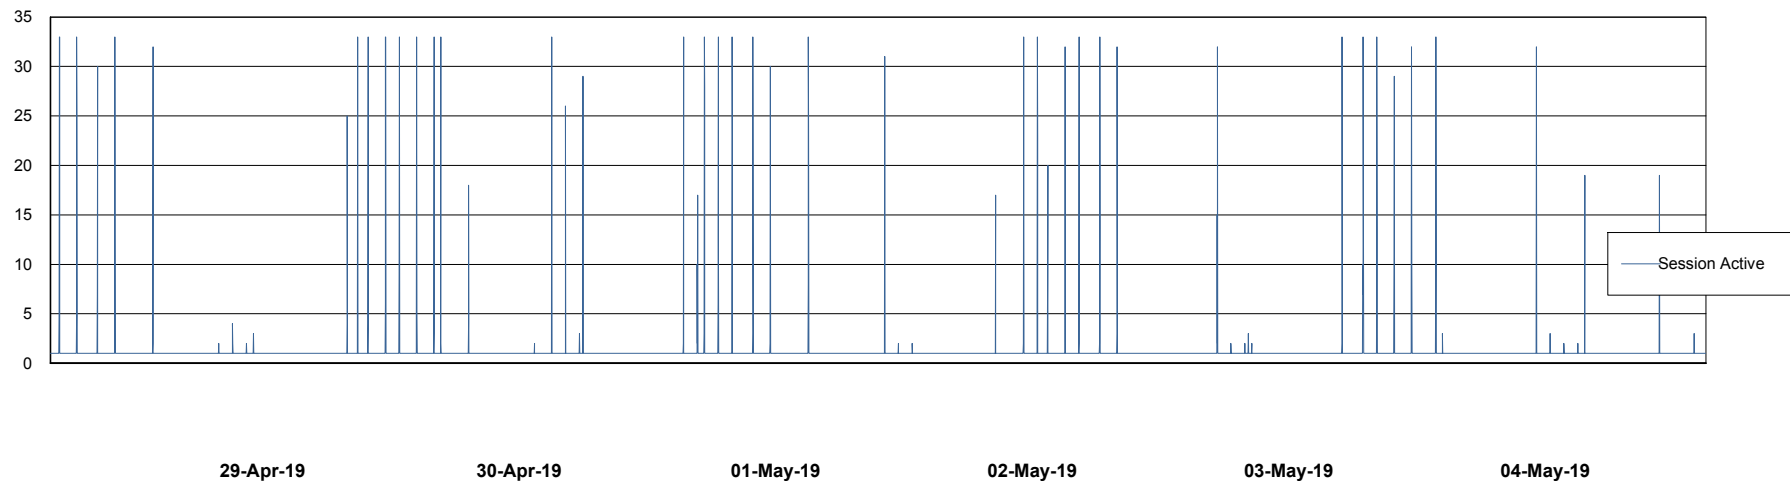

Weekly SLA Customer Report

Customer ECL Production
Database ID 77

Database Performance ECLDB_Production

Weekly SLA Customer Report

Customer ECL Production
Database ID 77

Database Performance ECLDB_Standby

Weekly SLA Customer Report

Customer ECL Production
 Database ID 77

DATABASE SIZE ECLDB_Production

Database growth over last month

Database Tablespace ECLDB_Production

Date	Tablespace Name	Filesize (Gb)	Usedsize (Gb)	Percentage free
04-May-19	ABSDATA	35	29	17
	INDX	8	1	88
03-May-19	ABSDATA	35	29	17
	INDX	8	1	88
02-May-19	ABSDATA	35	29	17
	INDX	8	1	88
01-May-19	ABSDATA	35	29	17
	INDX	8	1	88
30-Apr-19	ABSDATA	35	29	17
	INDX	8	1	88
29-Apr-19	ABSDATA	35	29	17
	INDX	8	1	88
28-Apr-19	ABSDATA	33	29	12
	INDX	8	1	88