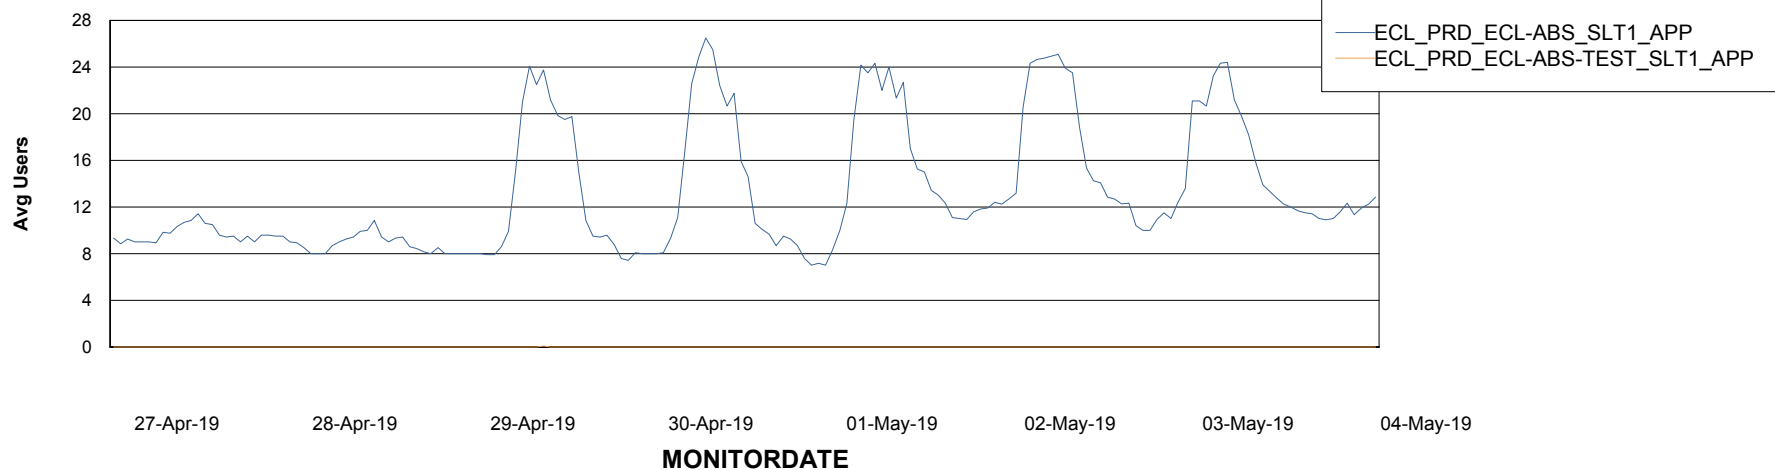

Weekly SLA Customer Report

Customer ECL Production
Database ID 77

ABSSolute Application Server Services

Avg memory used per ABS Server Service

Avg users per day per ABS server

Weekly SLA Customer Report

Customer ECL Production
Database ID 77