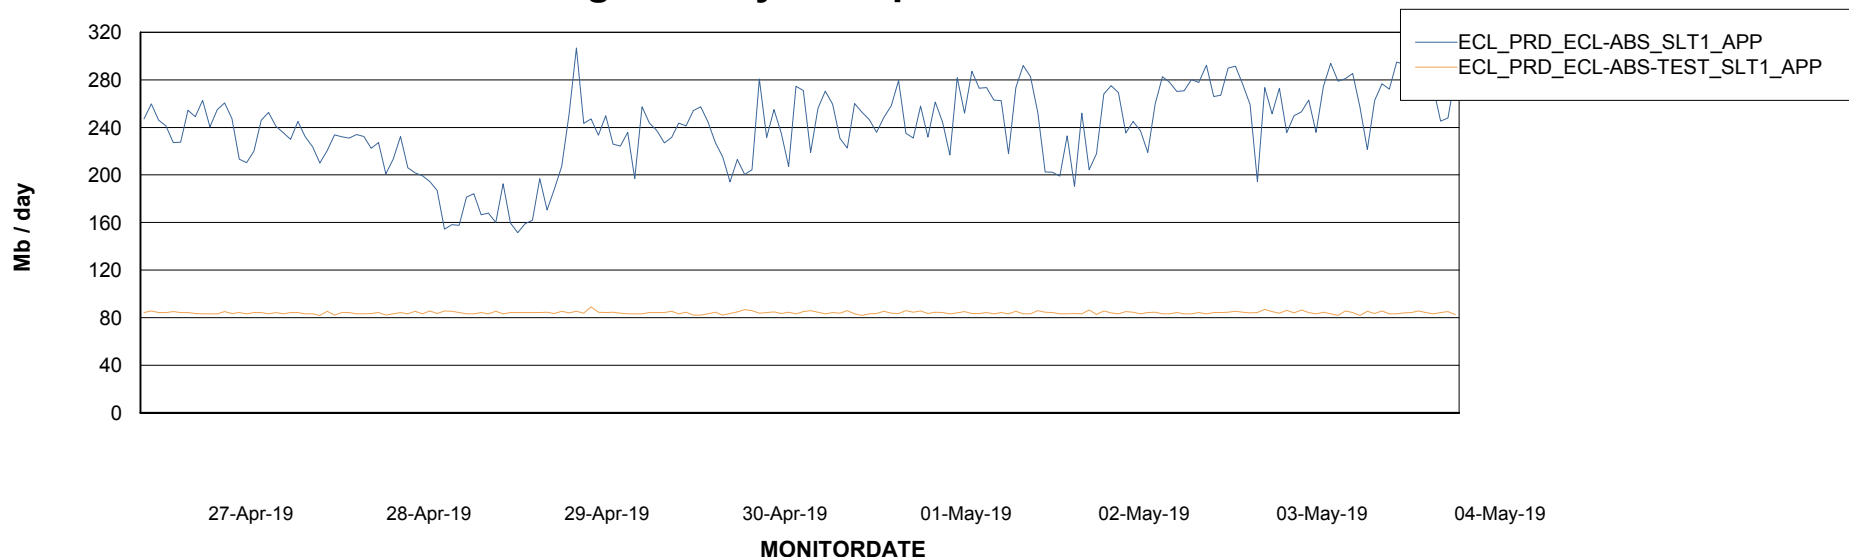

Weekly SLA Customer Report

Customer ECL Production
Database ID 77

Database Performance ECLDB_Production

Weekly SLA Customer Report

Customer ECL Production
Database ID 77

Database Performance ECLDB_Standby

Weekly SLA Customer Report

Customer ECL Production
 Database ID 77

DATABASE SIZE ECLDB_Production

Database growth over last month

Database Tablespace ECLDB_Production

Date	Tablespace Name	Filesize (Gb)	Usedsize (Gb)	Percentage free
04-May-19	ABSDATA	35	29	17
	INDX	8	1	88
03-May-19	ABSDATA	35	29	17
	INDX	8	1	88
02-May-19	ABSDATA	35	29	17
	INDX	8	1	88
01-May-19	ABSDATA	35	29	17
	INDX	8	1	88
30-Apr-19	ABSDATA	35	29	17
	INDX	8	1	88
29-Apr-19	ABSDATA	35	29	17
	INDX	8	1	88
28-Apr-19	ABSDATA	33	29	12
	INDX	8	1	88

Weekly SLA Customer Report

Customer ECL Production
Database ID 77

ABSSolute Application Server Services

Avg memory used per ABS Server Service

Avg users per day per ABS server

Weekly SLA Customer Report

Customer ECL Production
Database ID 77