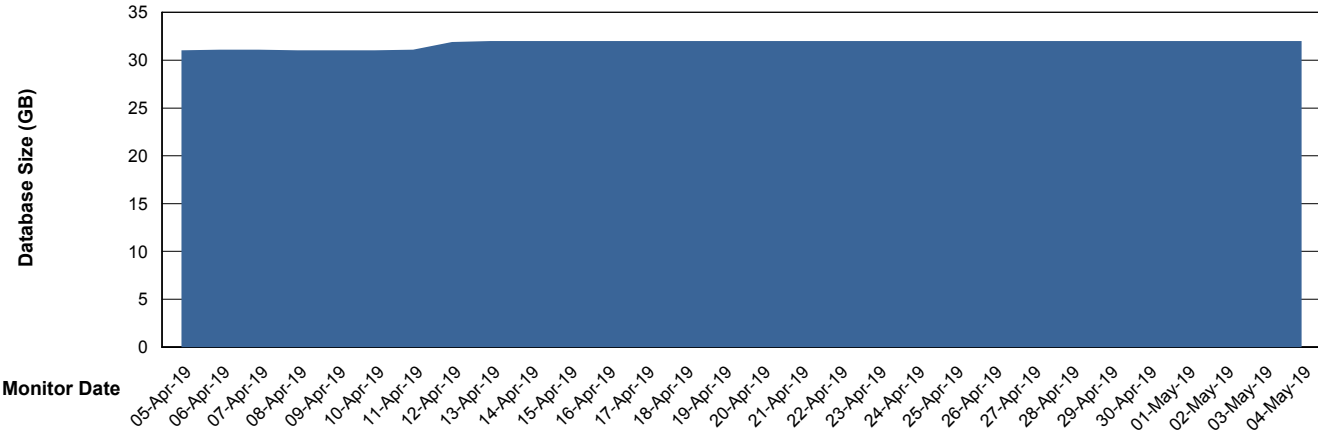

Weekly SLA Customer Report

Customer ECL Production
Database ID 77

Database Performance ECLDB_Production

Weekly SLA Customer Report

Customer ECL Production
Database ID 77

Database Performance ECLDB_Standby

Weekly SLA Customer Report

Customer ECL Production
 Database ID 77

DATABASE SIZE ECLDB_Production

Database growth over last month

Database Tablespace ECLDB_Production

Date	Tablespace Name	Filesize (Gb)	Usedsize (Gb)	Percentage free
04-May-19	ABSDATA	35	29	17
	INDX	8	1	88
03-May-19	ABSDATA	35	29	17
	INDX	8	1	88
02-May-19	ABSDATA	35	29	17
	INDX	8	1	88
01-May-19	ABSDATA	35	29	17
	INDX	8	1	88
30-Apr-19	ABSDATA	35	29	17
	INDX	8	1	88
29-Apr-19	ABSDATA	35	29	17
	INDX	8	1	88
28-Apr-19	ABSDATA	33	29	12
	INDX	8	1	88