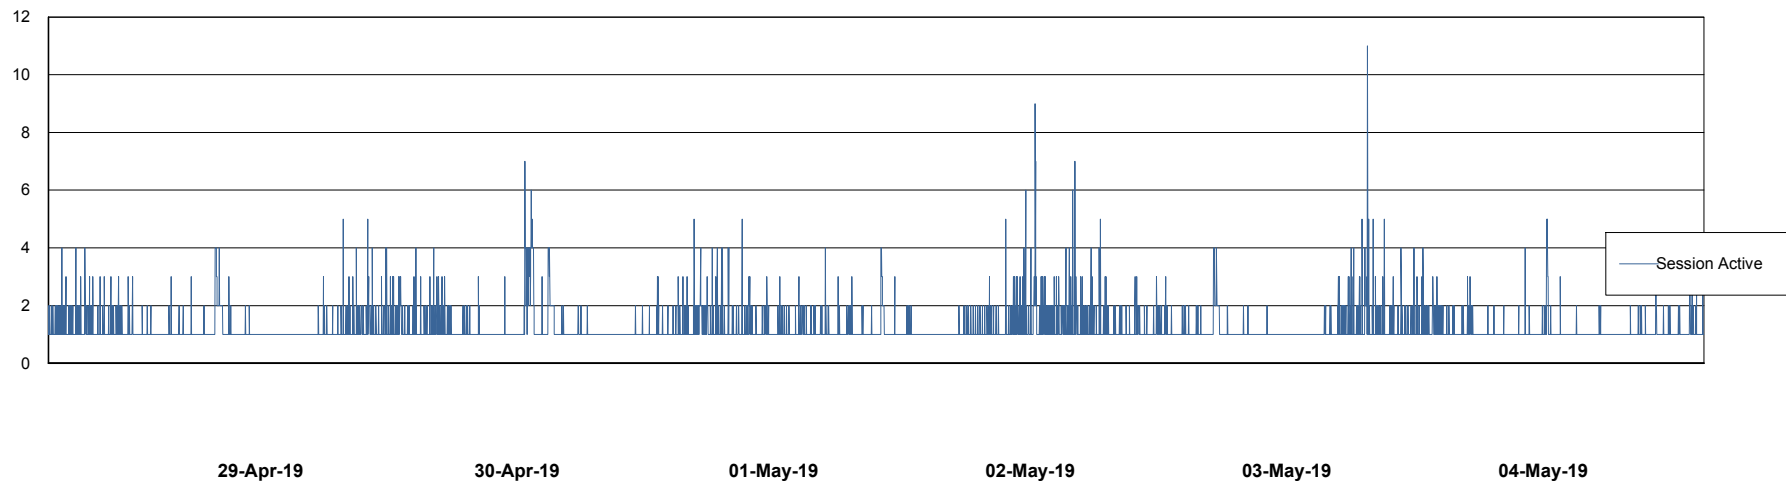

Weekly SLA Customer Report

Customer ECL Production
Database ID 77

Harddisk Usage ECL_PRD_ECL-ABS-WEB

	Free disk space on c: (%)	Total disk space on c: (Gb)
04-May-19	75	127
03-May-19	75	127
02-May-19	75	127
01-May-19	75	127
30-Apr-19	75	127
29-Apr-19	75	127
28-Apr-19	75	127

Weekly SLA Customer Report

Customer ECL Production
Database ID 77

Database Performance ECLDB_Production

Weekly SLA Customer Report

Customer ECL Production
Database ID 77

Database Performance ECLDB_Standby

Weekly SLA Customer Report