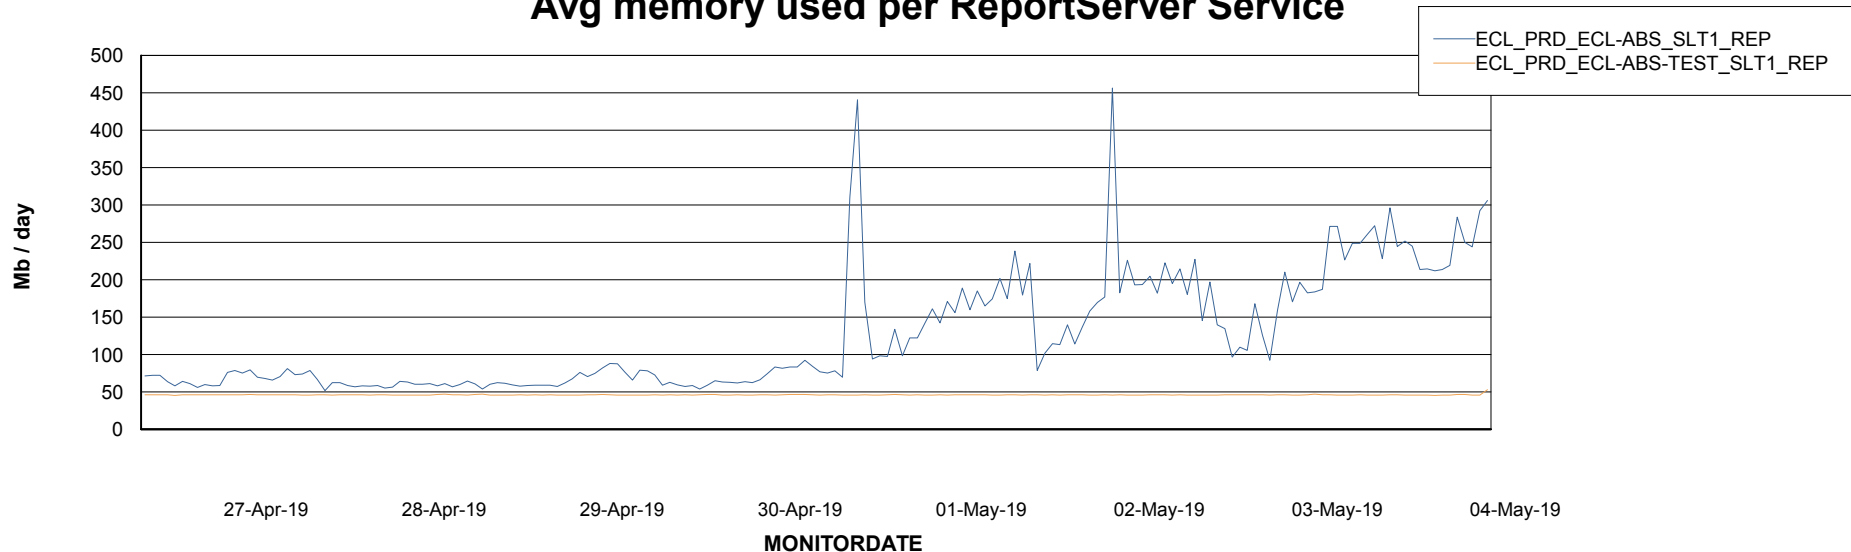

ABSSolute Application ReportServer Services

Avg memory used per ReportServer Service