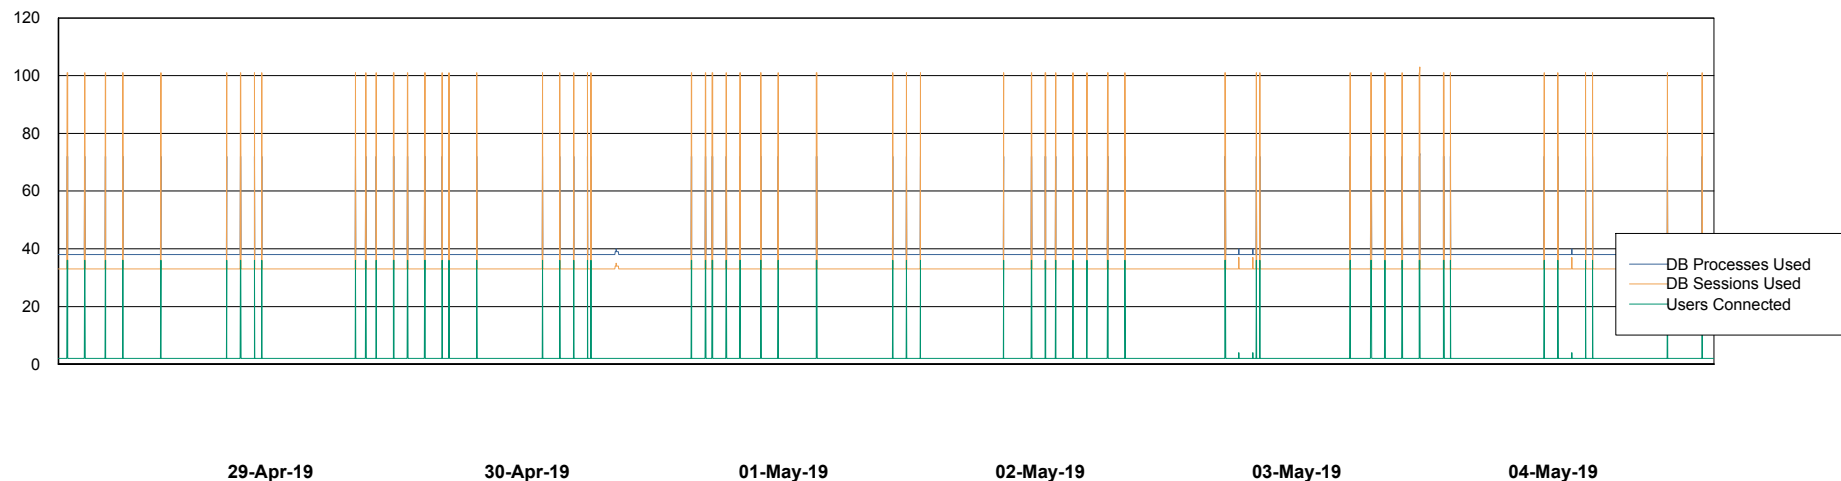

Weekly SLA Customer Report

Customer ECL Production
Database ID 77

Database Performance ECLDB_Production

Weekly SLA Customer Report

Customer ECL Production
Database ID 77

Database Performance ECLDB_Standby

Weekly SLA Customer Report