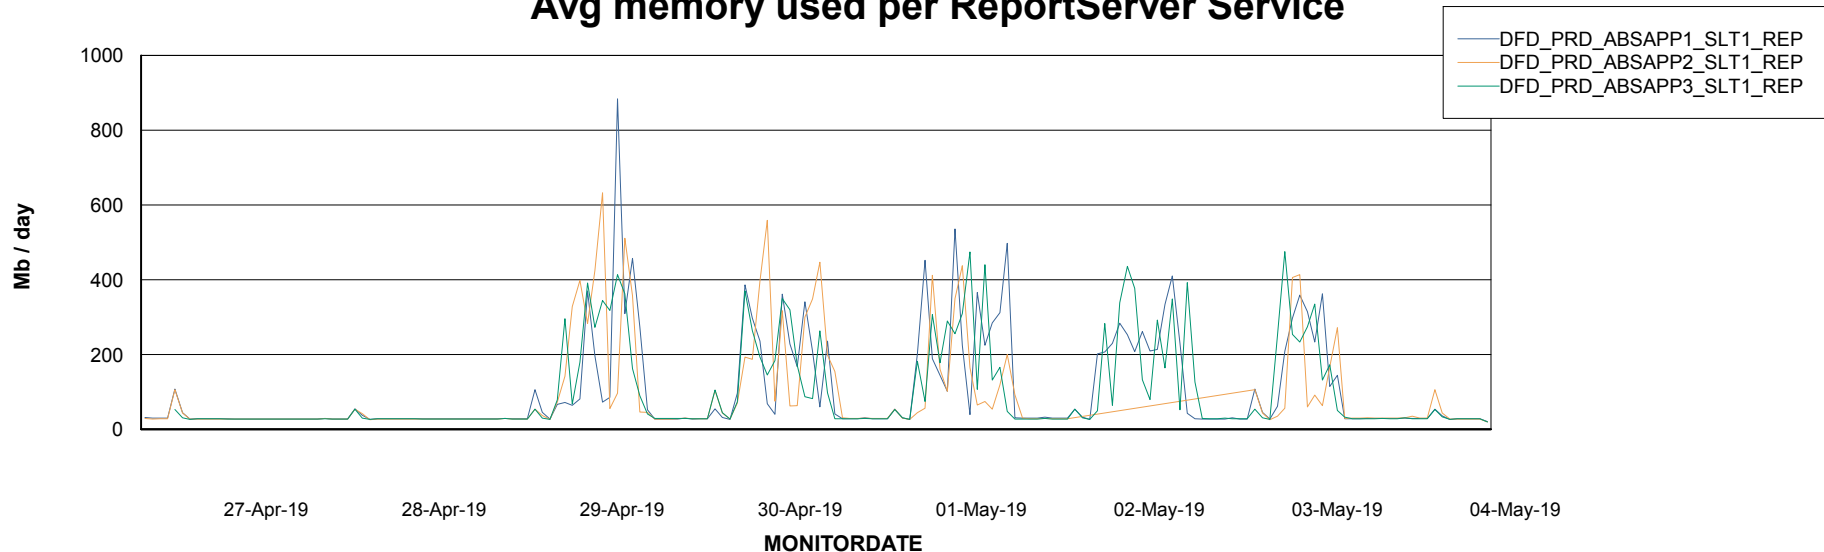

ABSSolute Application ReportServer Services

Avg memory used per ReportServer Service