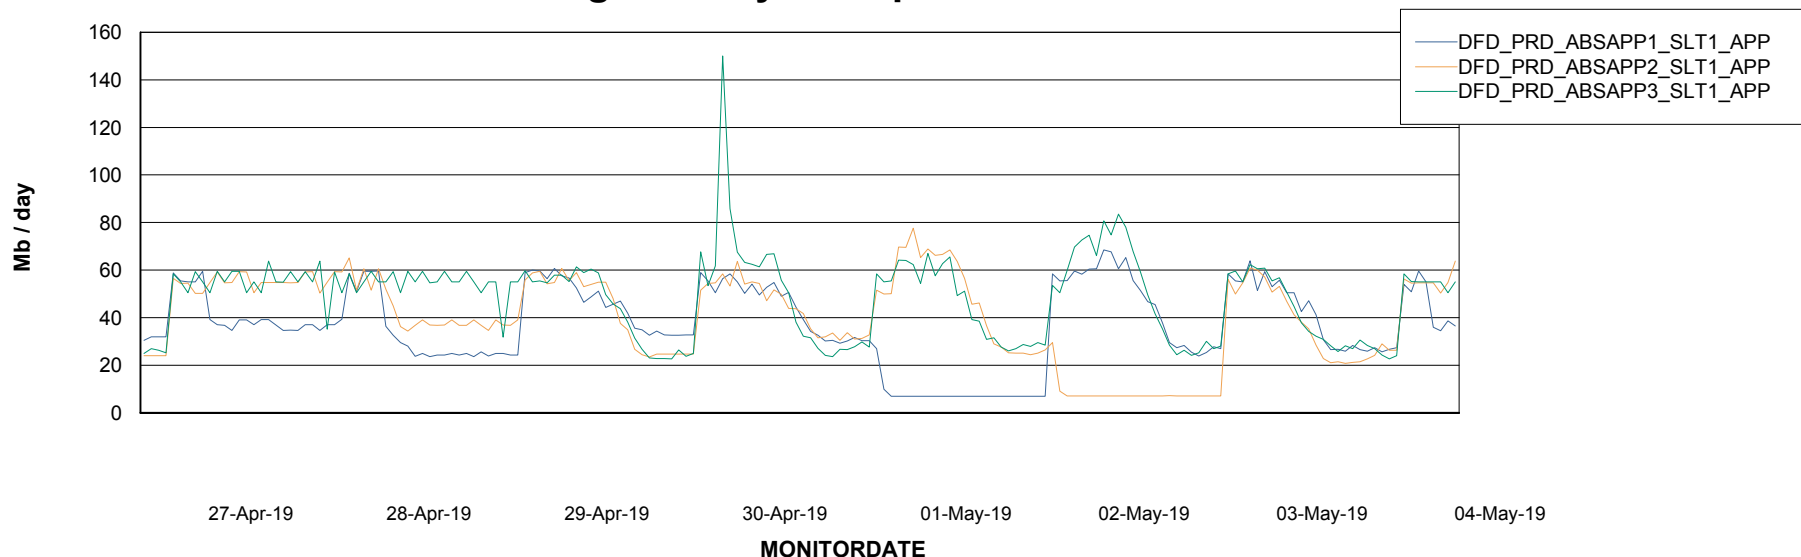

ABSSolute Application Server Services

Avg memory used per ABS Server Service