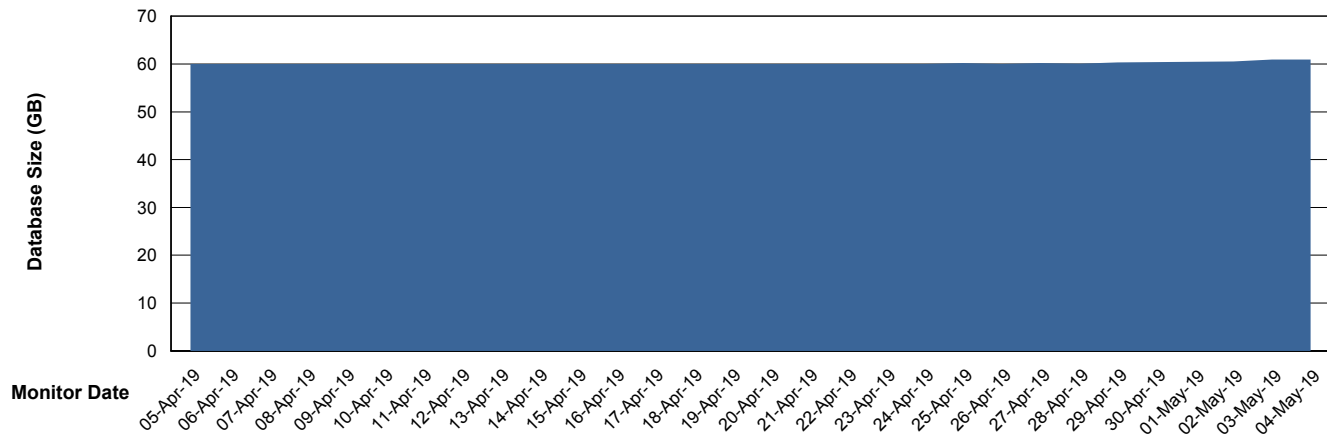

# Weekly SLA Customer Report

Customer DFD Production  
Database ID 39

DATABASE SIZE DFDDDB\_Production

### Database growth over last month

DATABASE SIZE DFDDDBI\_Production

### Database growth over last month