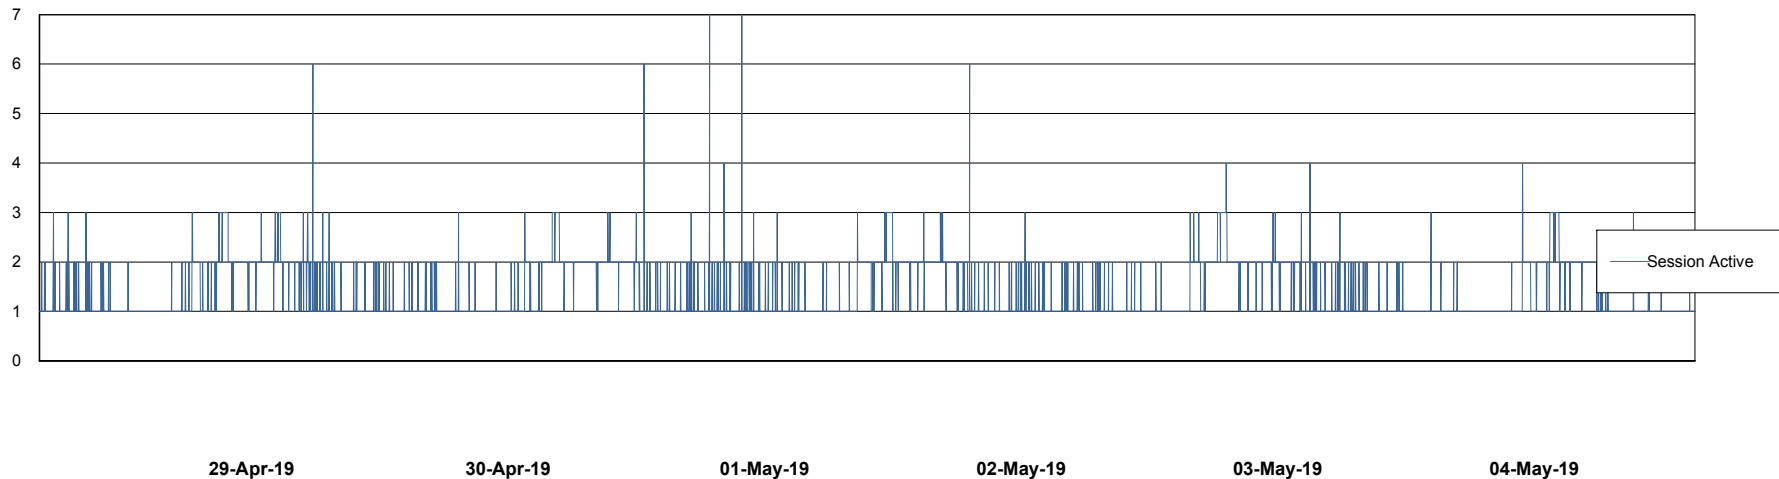

Database Performance DFDDB_Production