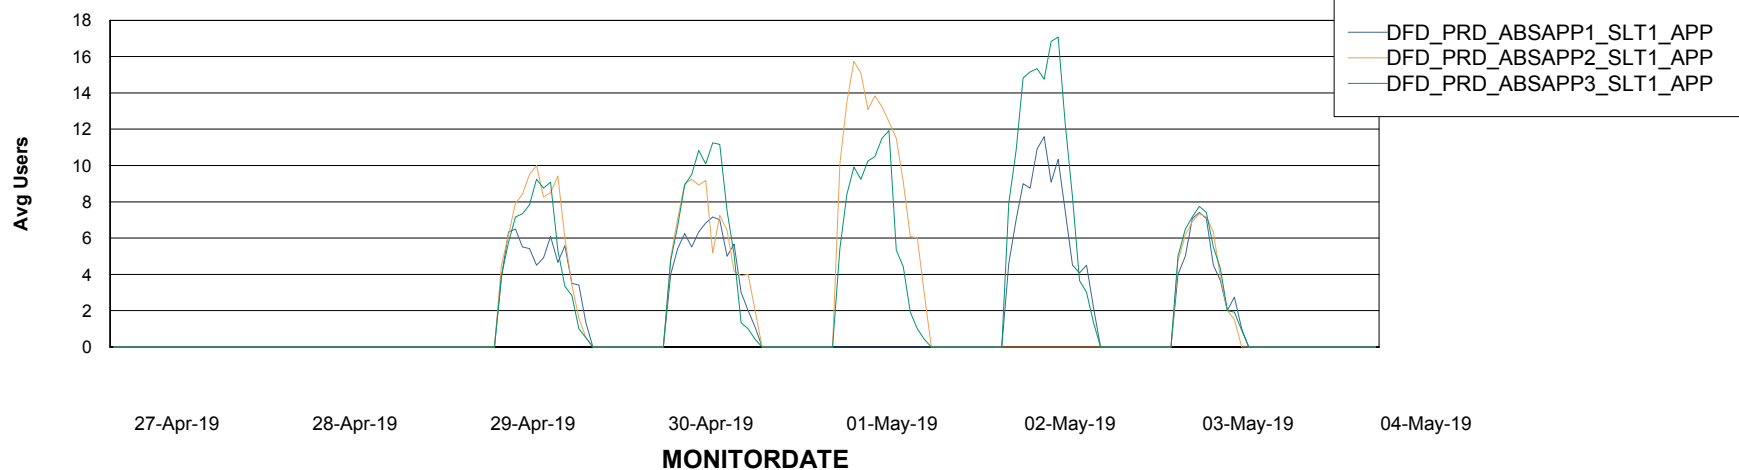

Avg users per day per ABS server