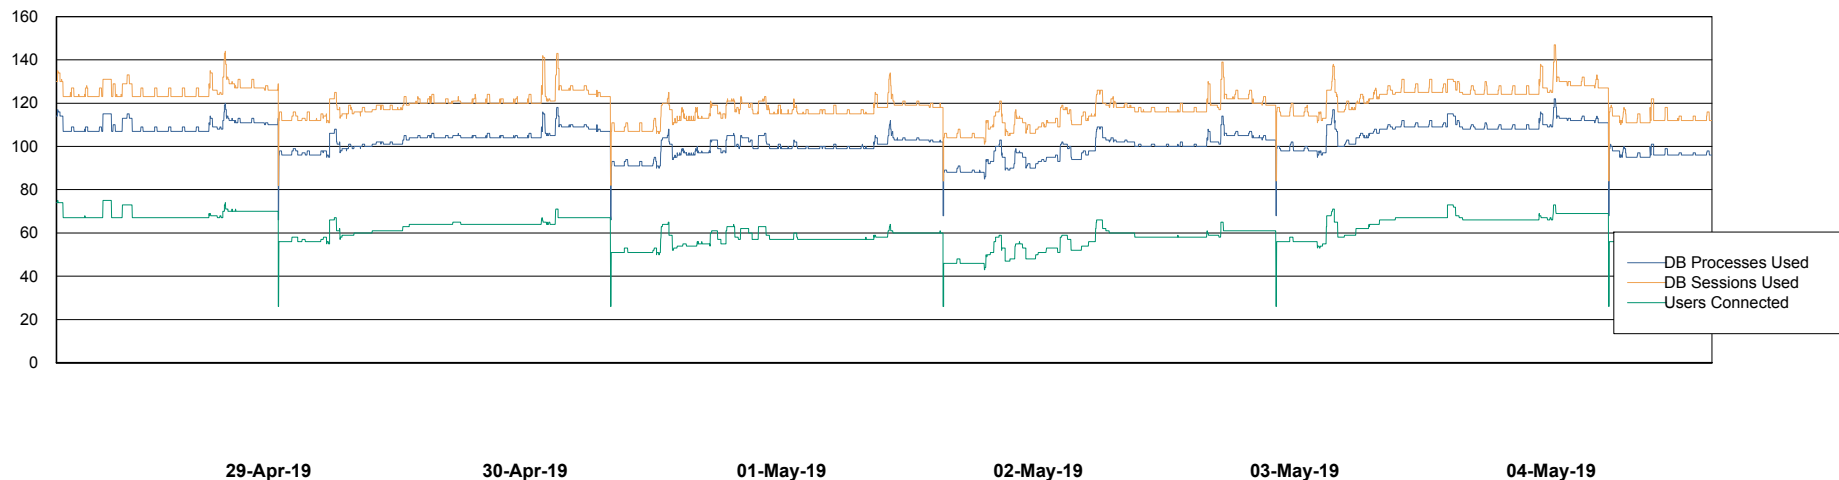

Database Performance DFDDB_Production