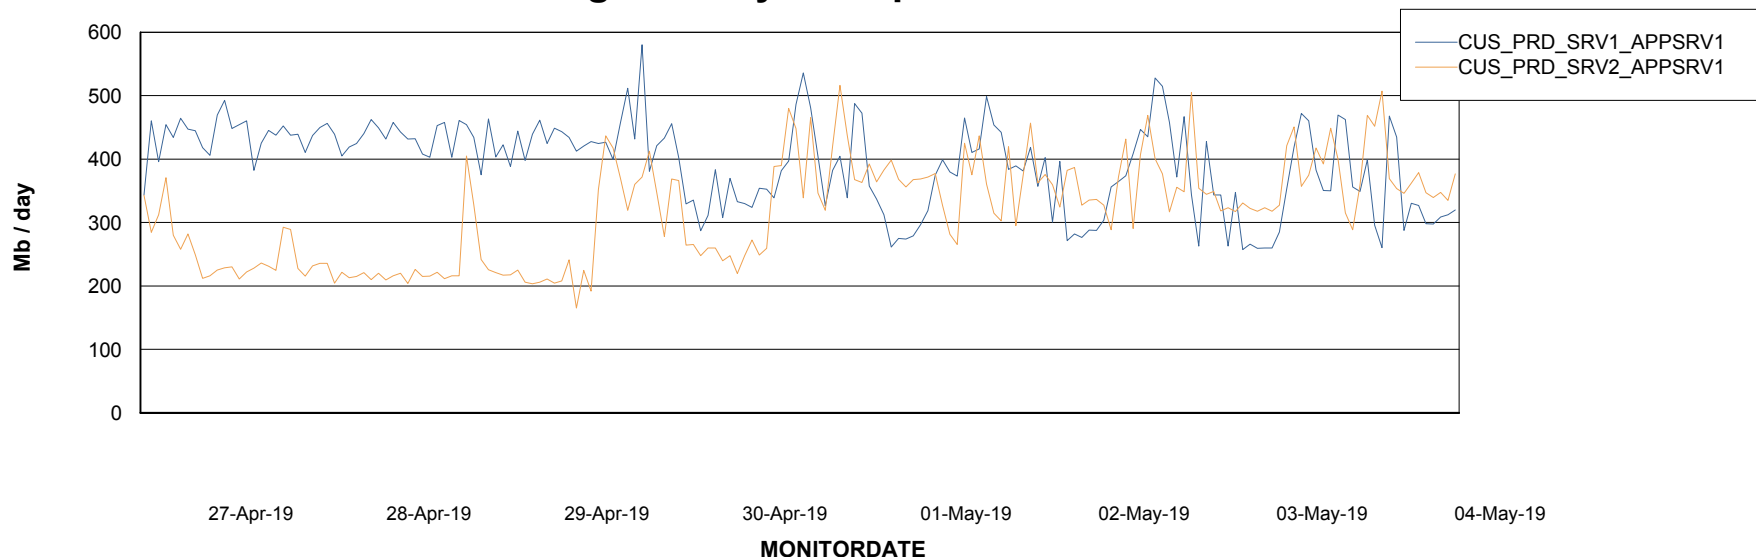

ABSSolute Application Server Services

Avg memory used per ABS Server Service