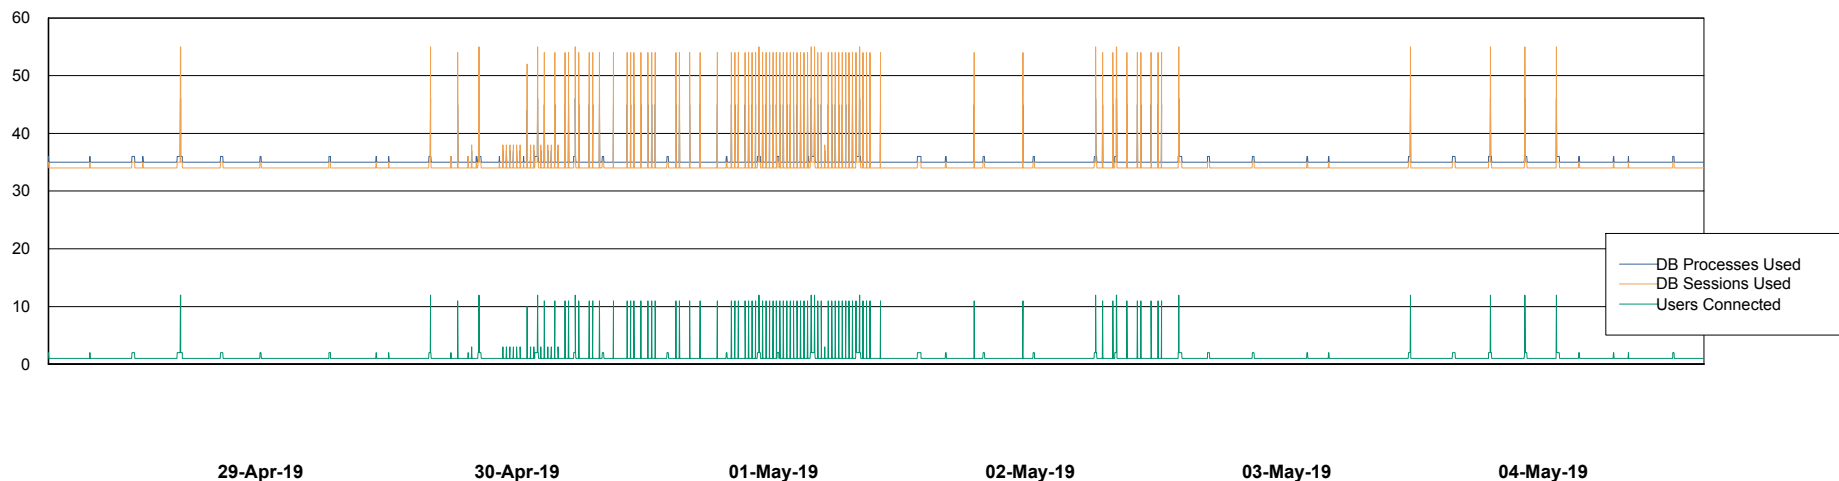

Database Performance CUS_ProdDB_Standby