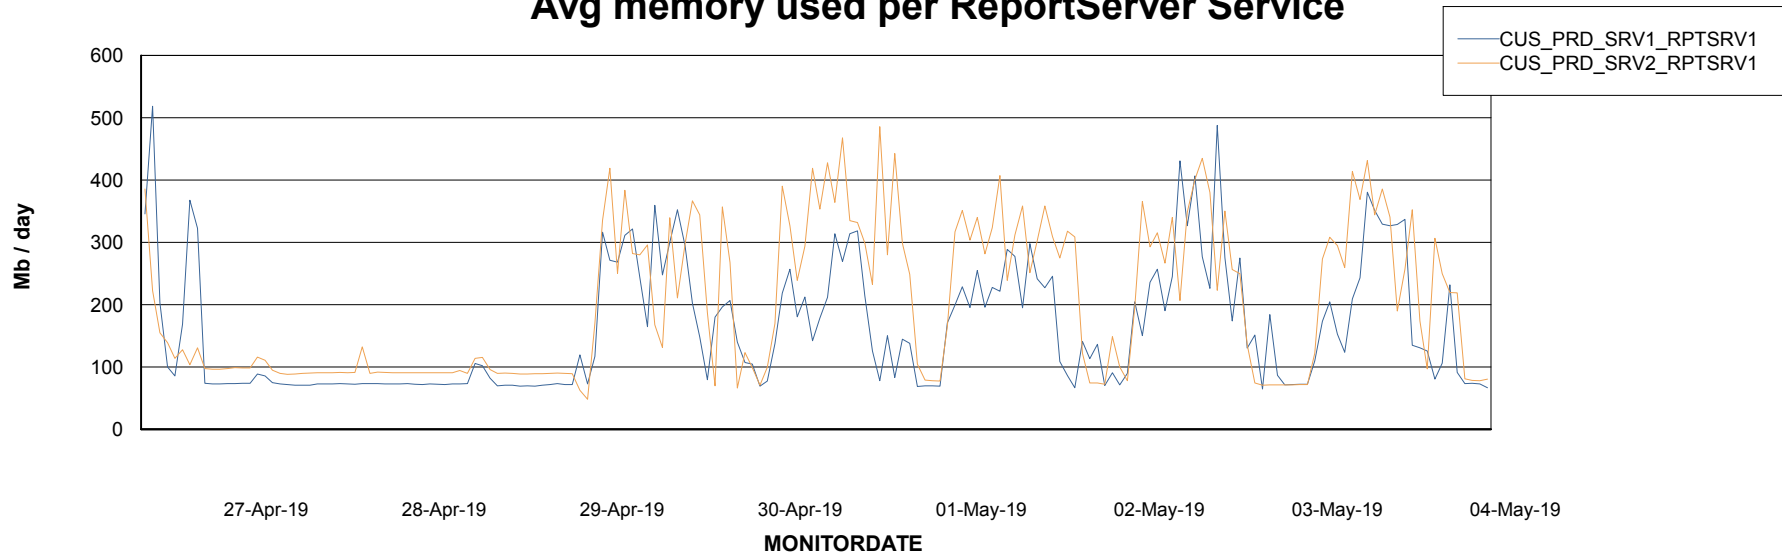

ABSSolute Web Component Services

Avg memory used per ReportServer Service