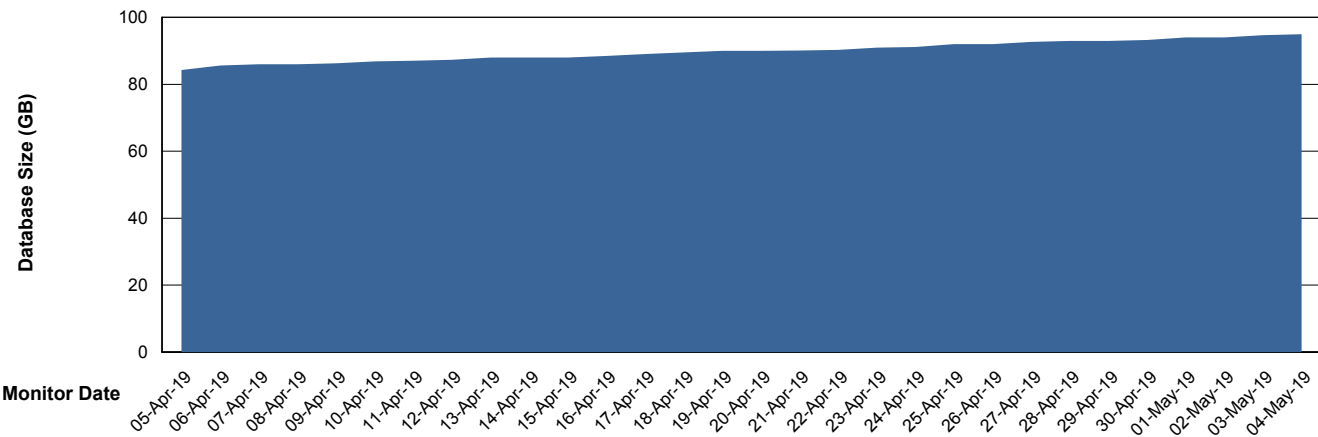

DATABASE SIZE CUS_ProdDB_Primary

Database growth over last month