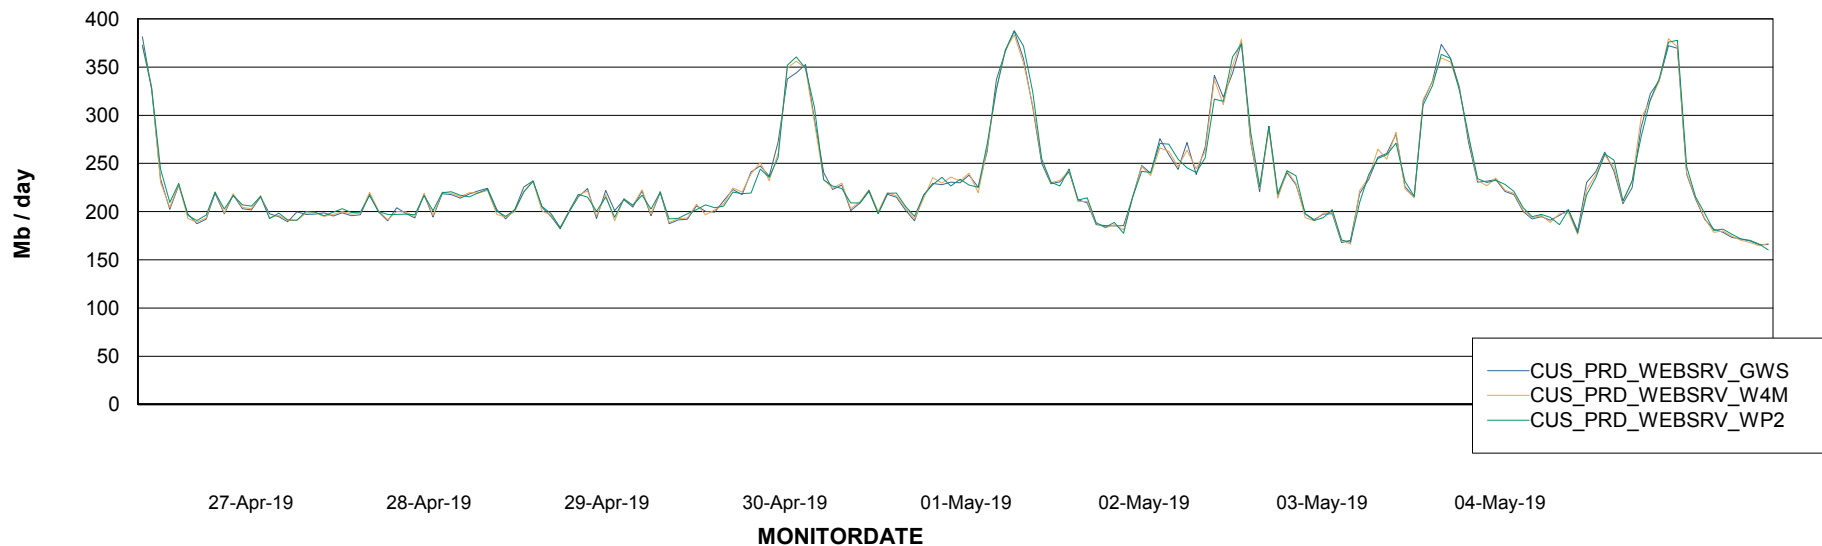

ABSSolute Web Component Services

Avg memory used per ABS Web component