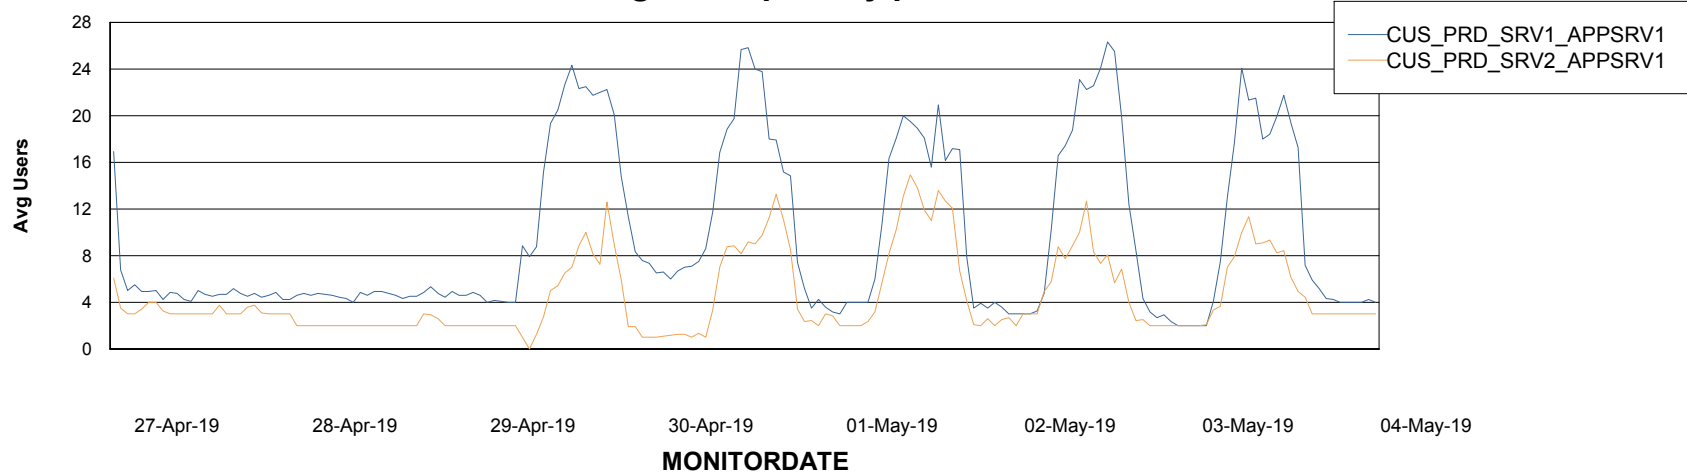

Avg users per day per ABS server