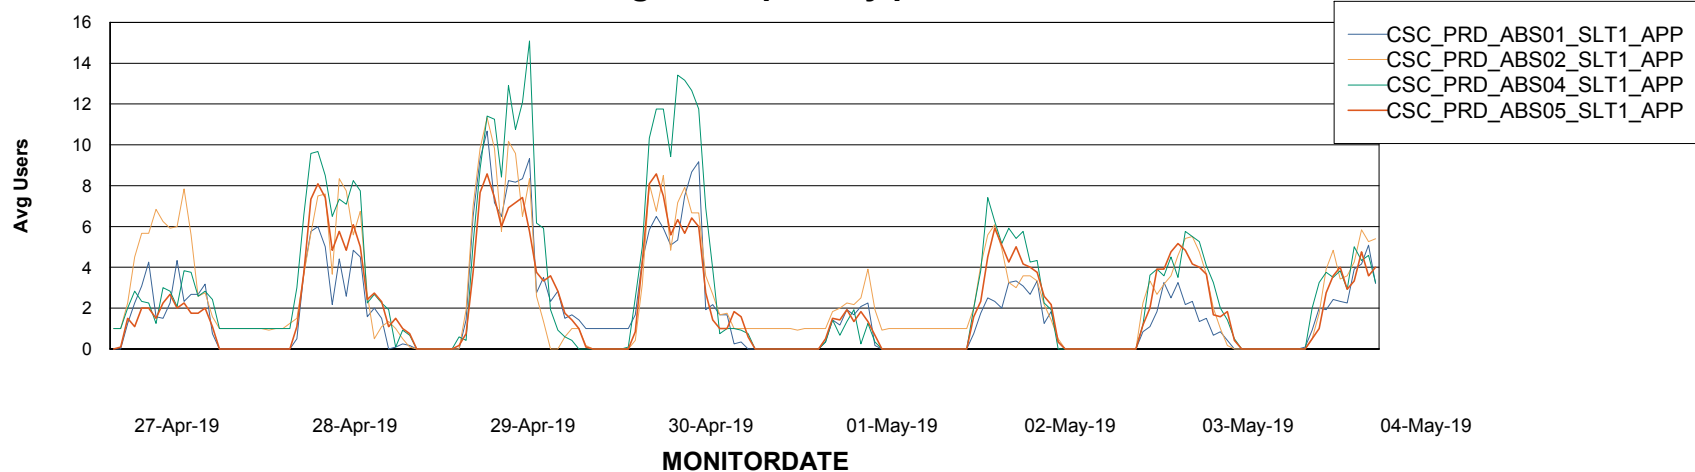

Avg users per day per ABS server