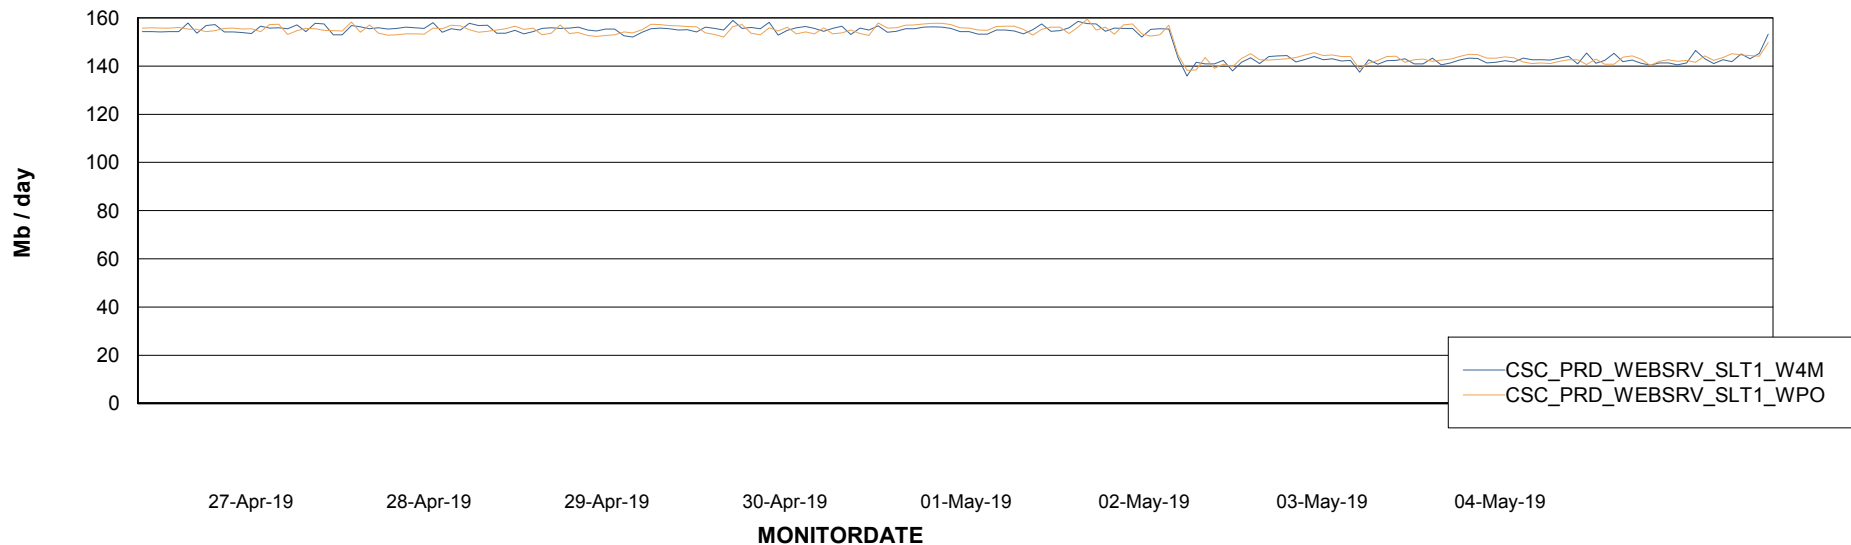

ABSSolute Web Component Services

Avg memory used per ABS Web component