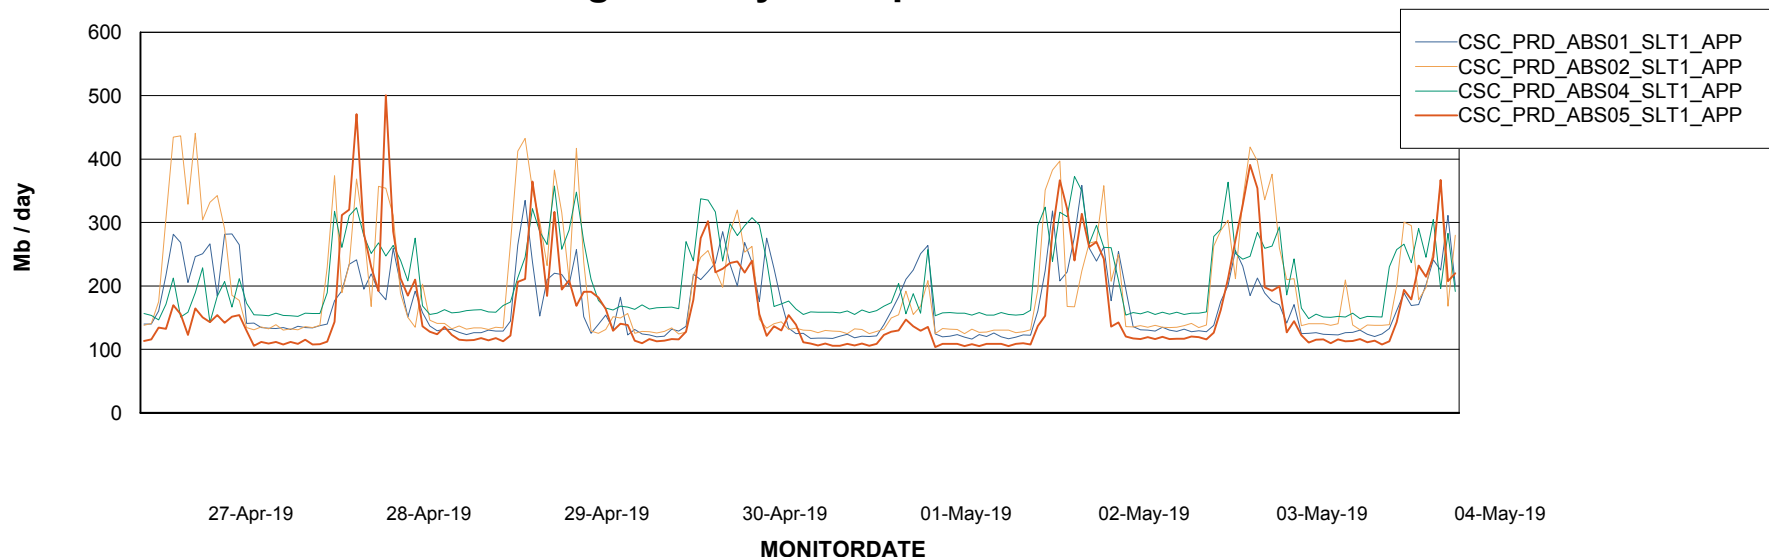

ABSSolute Application Server Services

Avg memory used per ABS Server Service