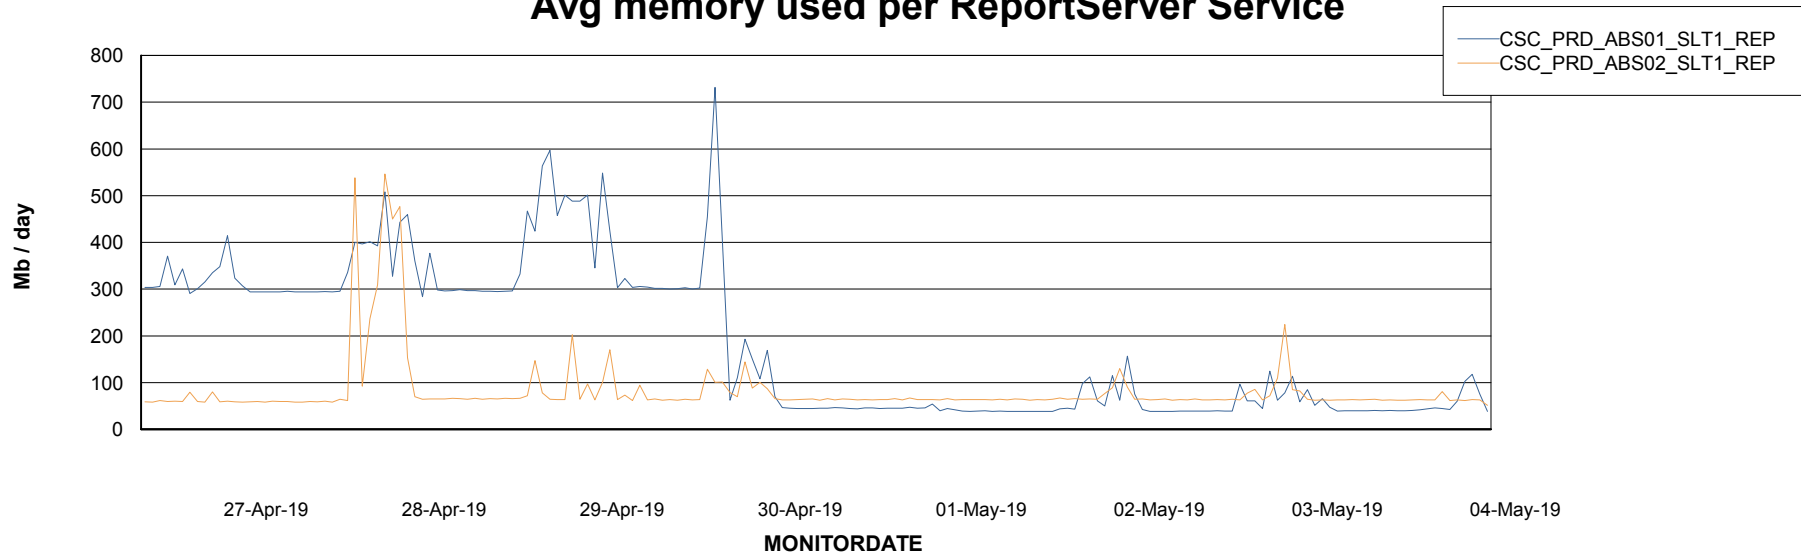

ABSSolute Application ReportServer Services

Avg memory used per ReportServer Service