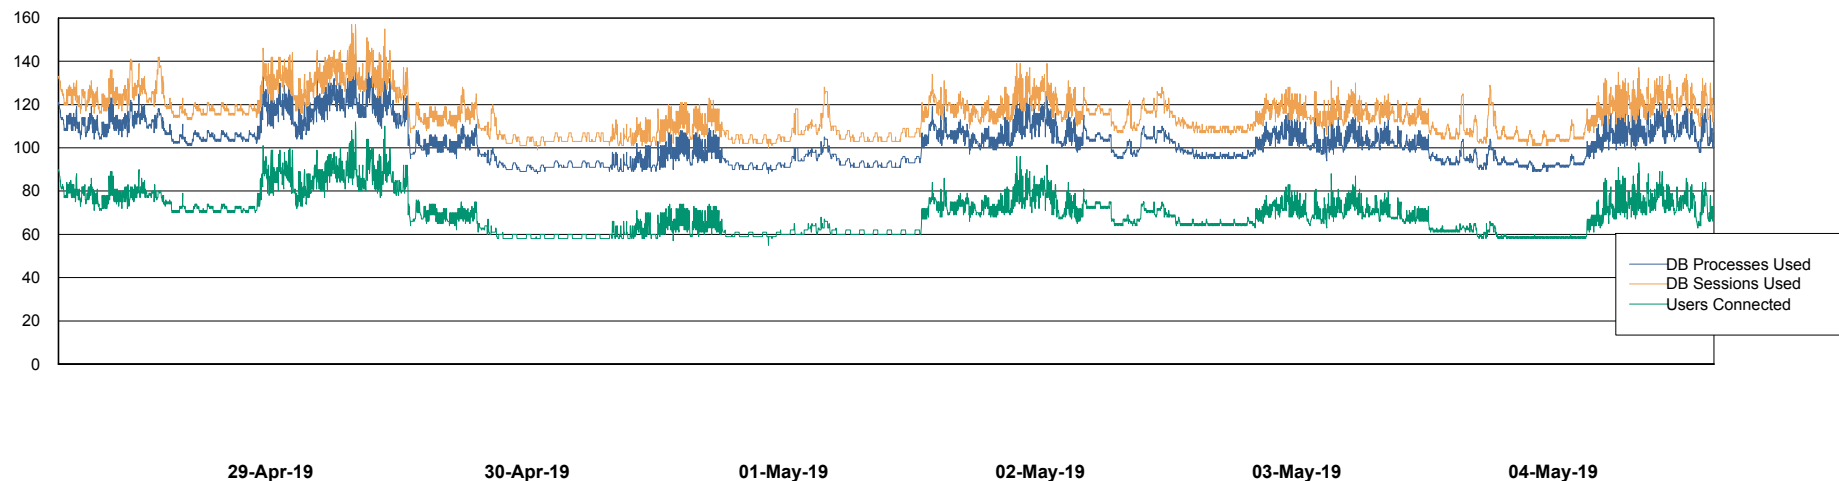

Database Performance CSCDB_Primary