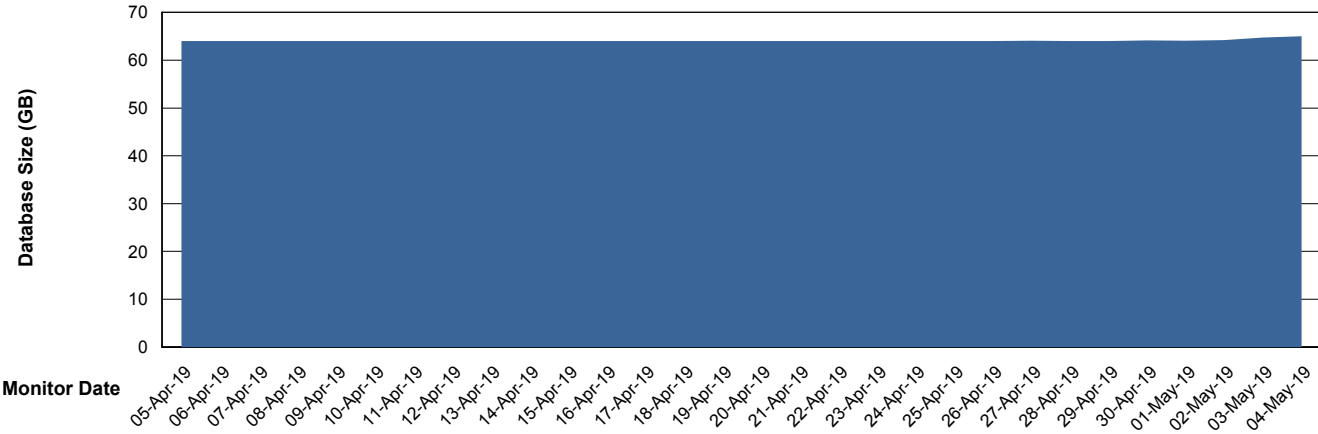

Weekly SLA Customer Report

Customer BOH_Production
Database ID 55

Database Performance BOHABS02_DB_Standby

Weekly SLA Customer Report

Customer BOH_Production
 Database ID 55

DATABASE SIZE BOHABS01_DB_Primary

Database growth over last month

Database Tablespace BOHABS01_DB_Primary

Date	Tablespace Name	Filesize (Gb)	Usedsize (Gb)	Percentage free
04-May-19	ABSDATA	48	26	46
	INDX	44	37	16
03-May-19	ABSDATA	48	26	46
	INDX	44	37	16
02-May-19	ABSDATA	48	26	46
	INDX	44	37	16
01-May-19	ABSDATA	48	26	46
	INDX	44	37	16
30-Apr-19	ABSDATA	48	26	46
	INDX	44	37	16
29-Apr-19	ABSDATA	48	26	46
	INDX	44	37	16
28-Apr-19	ABSDATA	48	26	46
	INDX	44	37	16