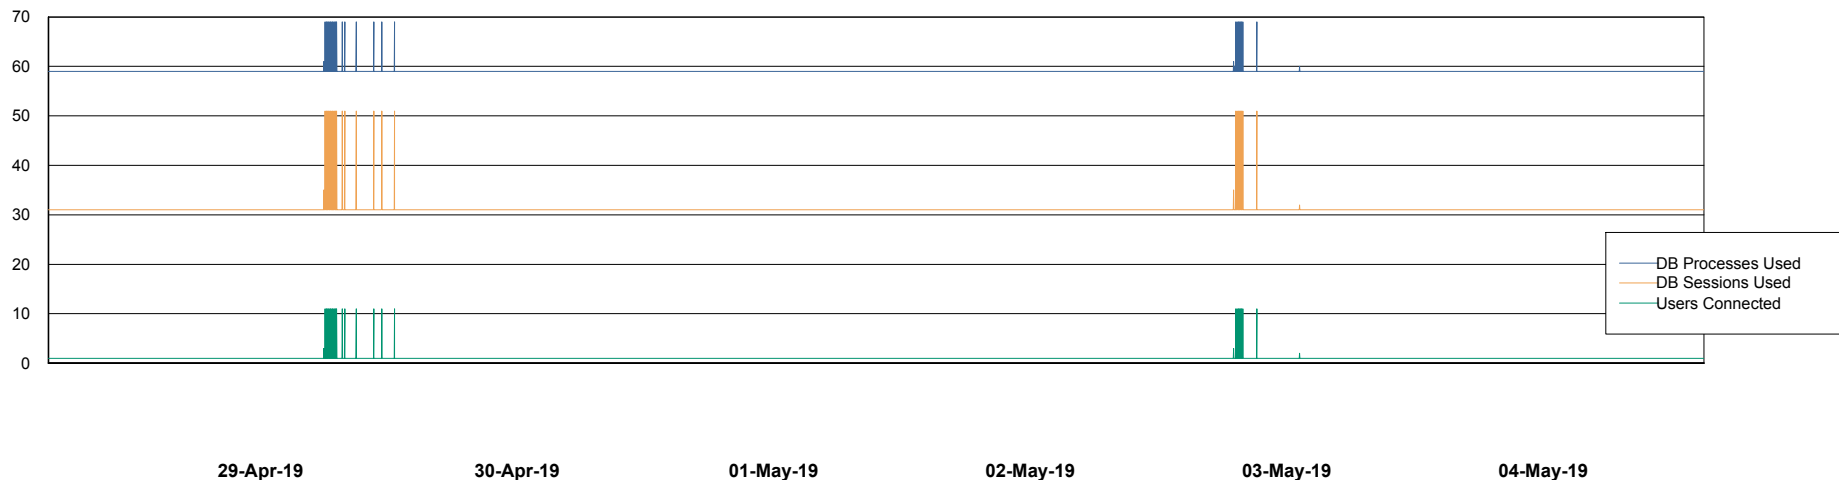

Weekly SLA Customer Report

Customer BOH_Production
Database ID 55

Database Performance BOHABS01_DB_Primary

29-Apr-19 30-Apr-19 01-May-19 02-May-19 03-May-19 04-May-19

29-Apr-19 30-Apr-19 01-May-19 02-May-19 03-May-19 04-May-19

Weekly SLA Customer Report

Customer BOH_Production
Database ID 55

Database Performance BOHABS02_DB_Standby

Weekly SLA Customer Report

Customer BOH_Production
 Database ID 55

DATABASE SIZE BOHABS01_DB_Primary