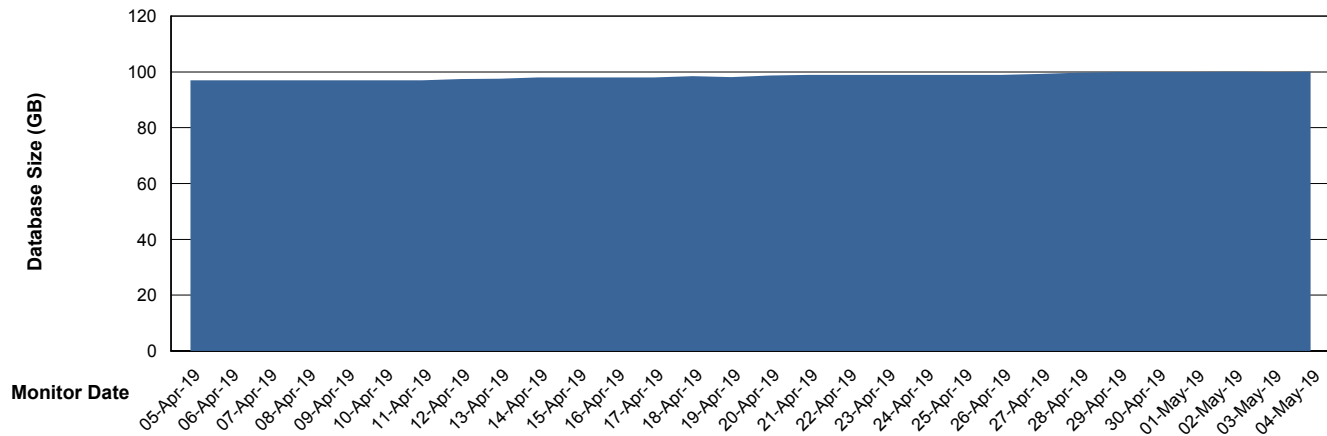

DATABASE SIZE BGGDB_Production

Database growth over last month