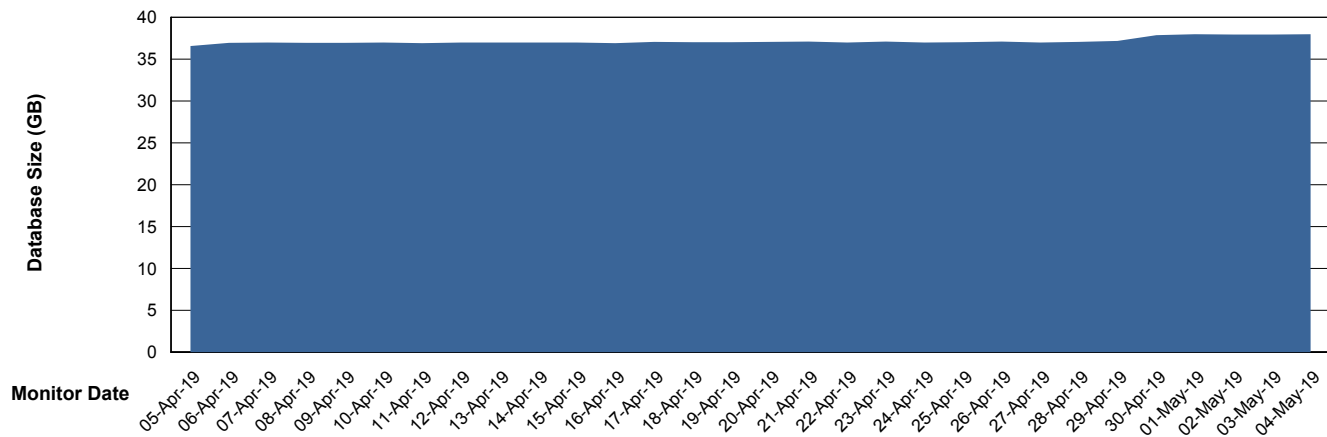

Customer BGG_Production
Database ID 58

Database Performance BGGDB_Standby

Weekly SLA Customer Report

Customer BGG_Production
Database ID 58

DATABASE SIZE BGGDB_BI

Database growth over last month

DATABASE SIZE BGGDB_Production