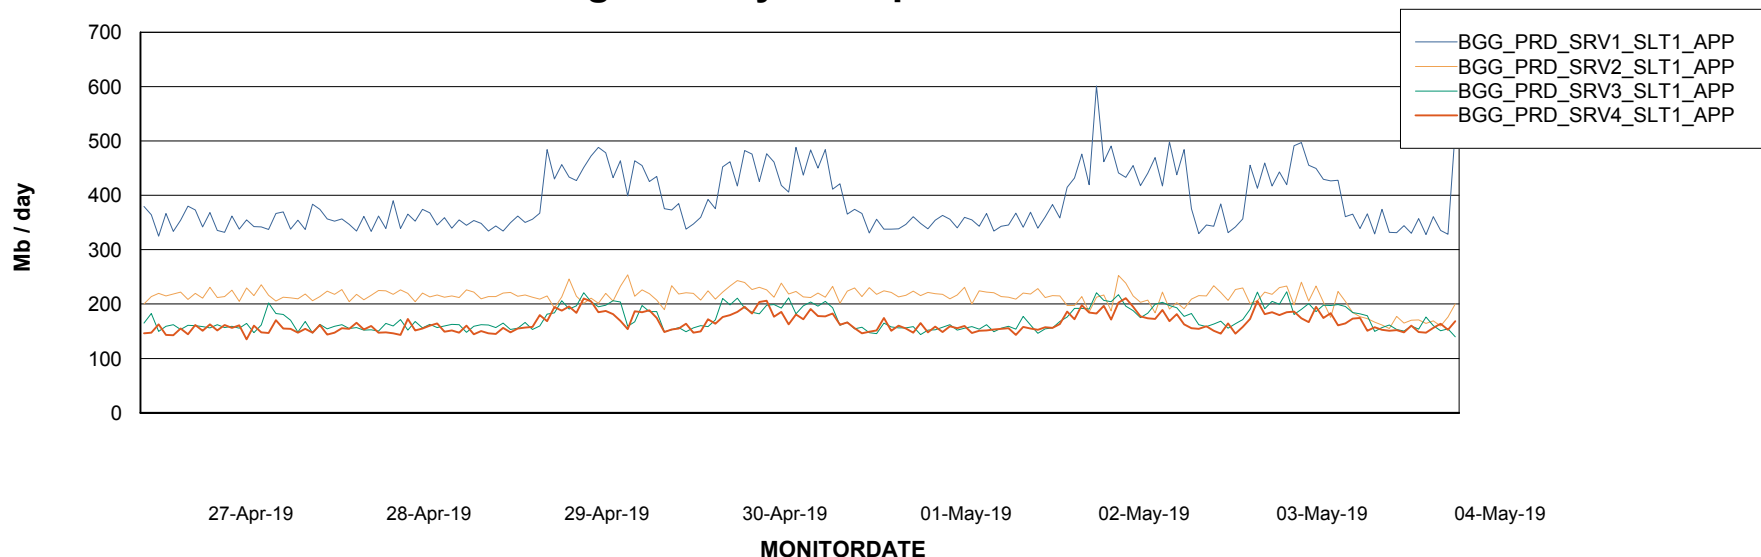

ABSSolute Application Server Services

Avg memory used per ABS Server Service