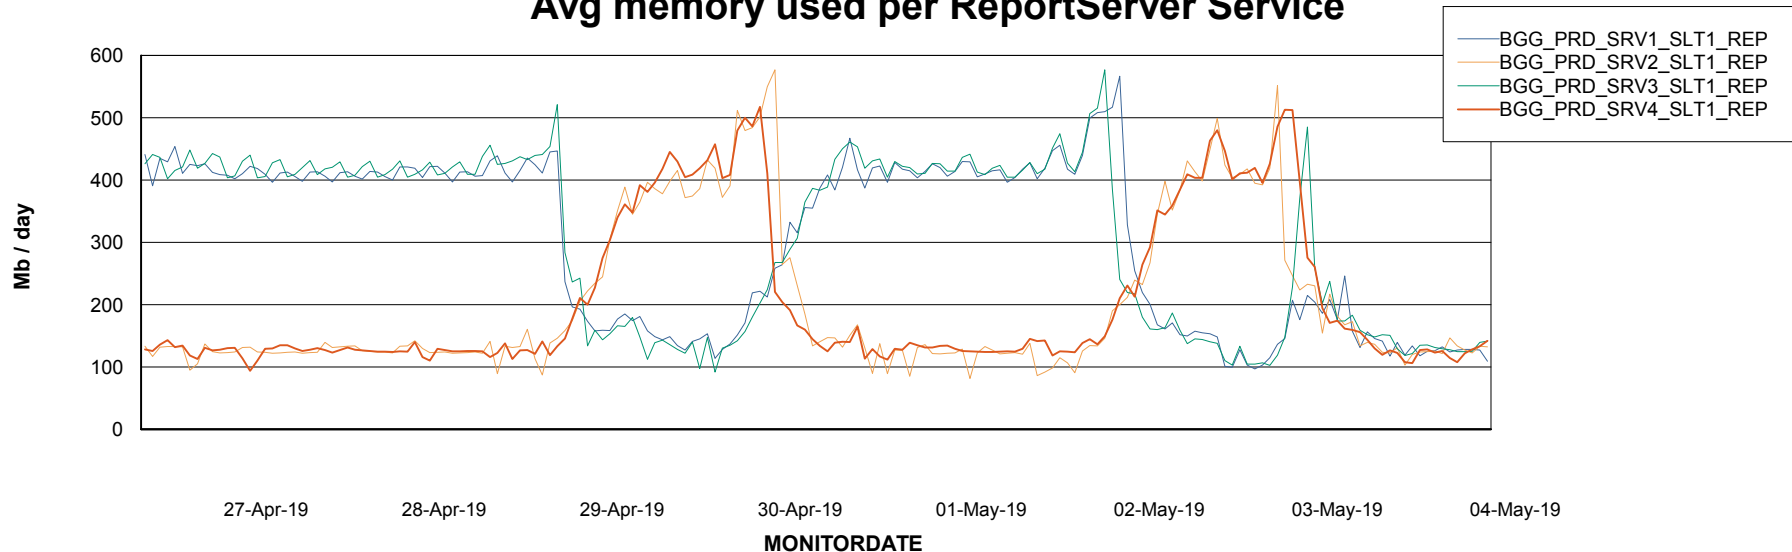

Avg memory used per ABS Server Service

Avg users per day per ABS server

Weekly SLA Customer Report

Customer BGG_Production
Database ID 58

ABSSolute Application ReportServer Services

Avg memory used per ReportServer Service