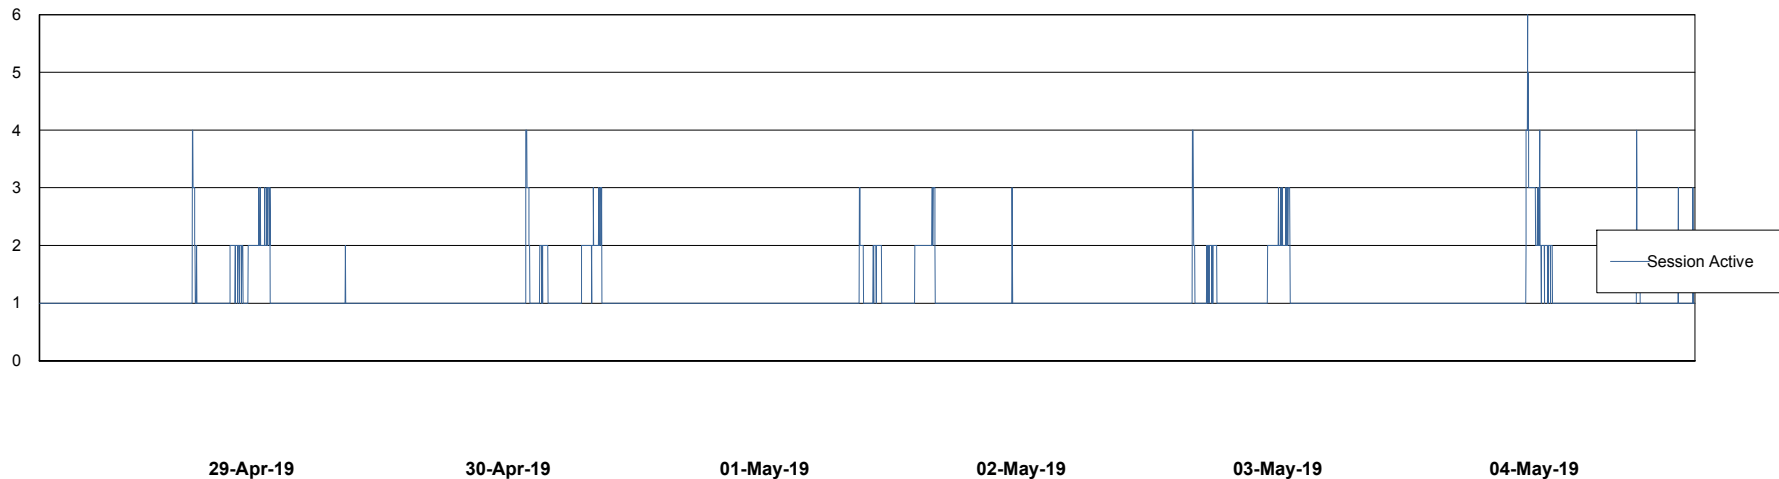

Harddisk Usage BGG_PRD_SRV4

| | Free disk space on / (%) | Total disk space on / (Gb) | Used disk space on / (Gb) | Free disk space on /home (%) | Free disk space on /opt (%) | Total disk space on /opt (Gb) | Used disk space on /opt (Gb) | Free disk space on /opt/abs | Total disk space on /opt/abs | Used disk space on /opt/abs |
|-----------|--------------------------|----------------------------|---------------------------|------------------------------|-----------------------------|-------------------------------|------------------------------|-----------------------------|------------------------------|-----------------------------|
| 04-May-19 | 27 | 1 | 1 | 98 | 100 | 1 | 0 | 29 | 10 | 7 |
| 03-May-19 | 27 | 1 | 1 | 98 | 100 | 1 | 0 | 29 | 10 | 7 |
| 02-May-19 | 27 | 1 | 1 | 98 | 100 | 1 | 0 | 29 | 10 | 7 |
| 01-May-19 | 27 | 1 | 1 | 98 | 100 | 1 | 0 | 29 | 10 | 7 |
| 30-Apr-19 | 27 | 1 | 1 | 98 | 100 | 1 | 0 | 29 | 10 | 7 |
| 29-Apr-19 | 27 | 1 | 1 | 98 | 100 | 1 | 0 | 29 | 10 | 7 |
| 28-Apr-19 | 27 | 1 | 1 | 98 | 100 | 1 | 0 | 29 | 10 | 7 |

Weekly SLA Customer Report

Customer BGG_Production
Database ID 58

Database Performance BGGDB_BI

Weekly SLA Customer Report

Customer BGG_Production
Database ID 58

Database Performance BGGDB_Production

Weekly SLA Customer Report