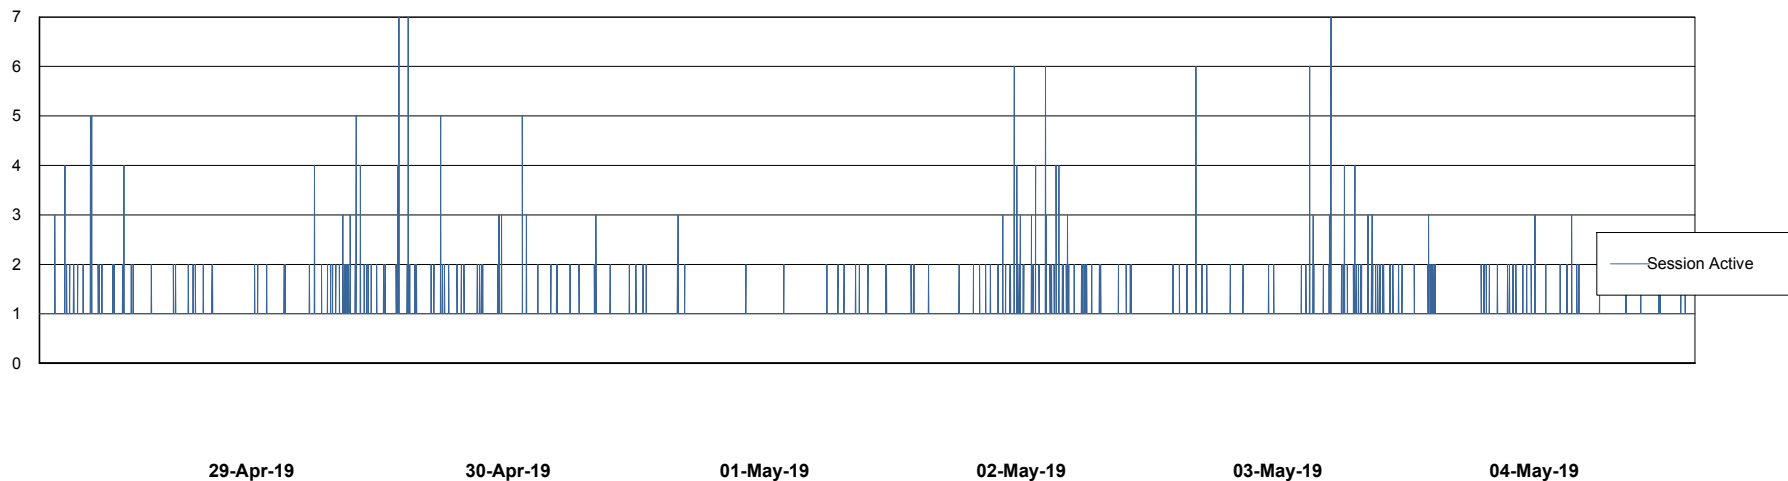

Database Performance BGGDB_Standby