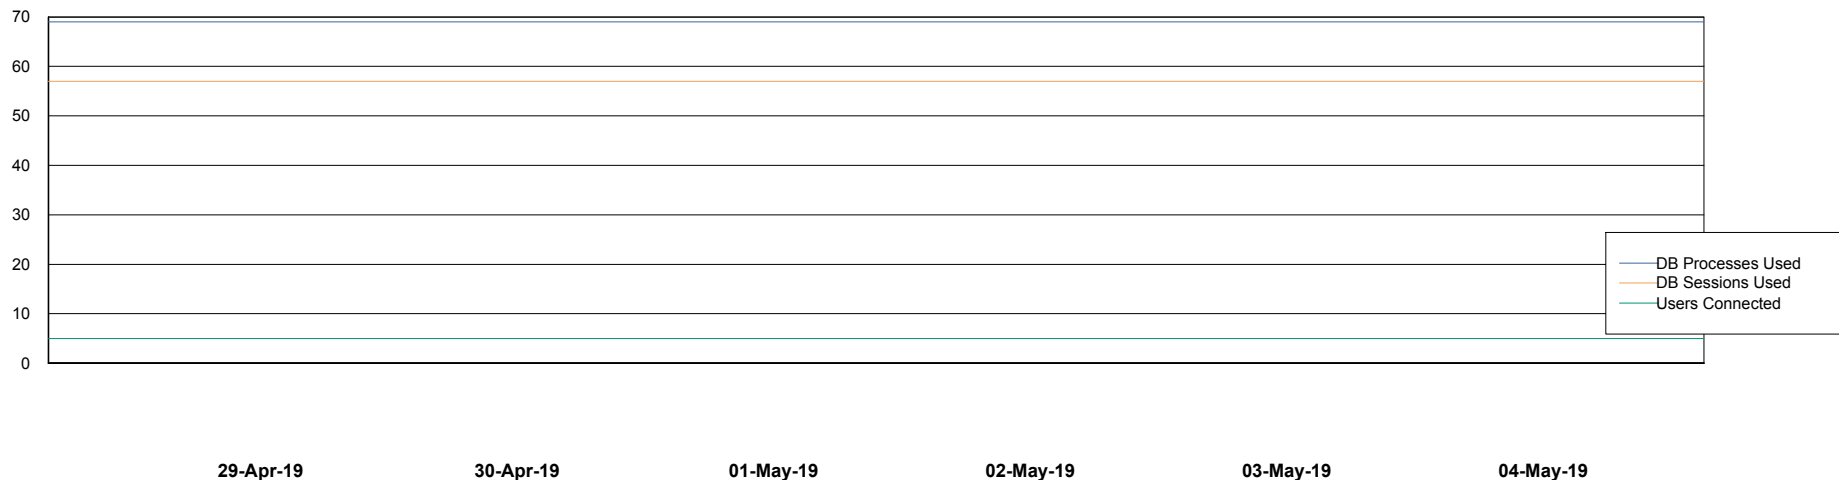

Database Performance BGGDB_Standby