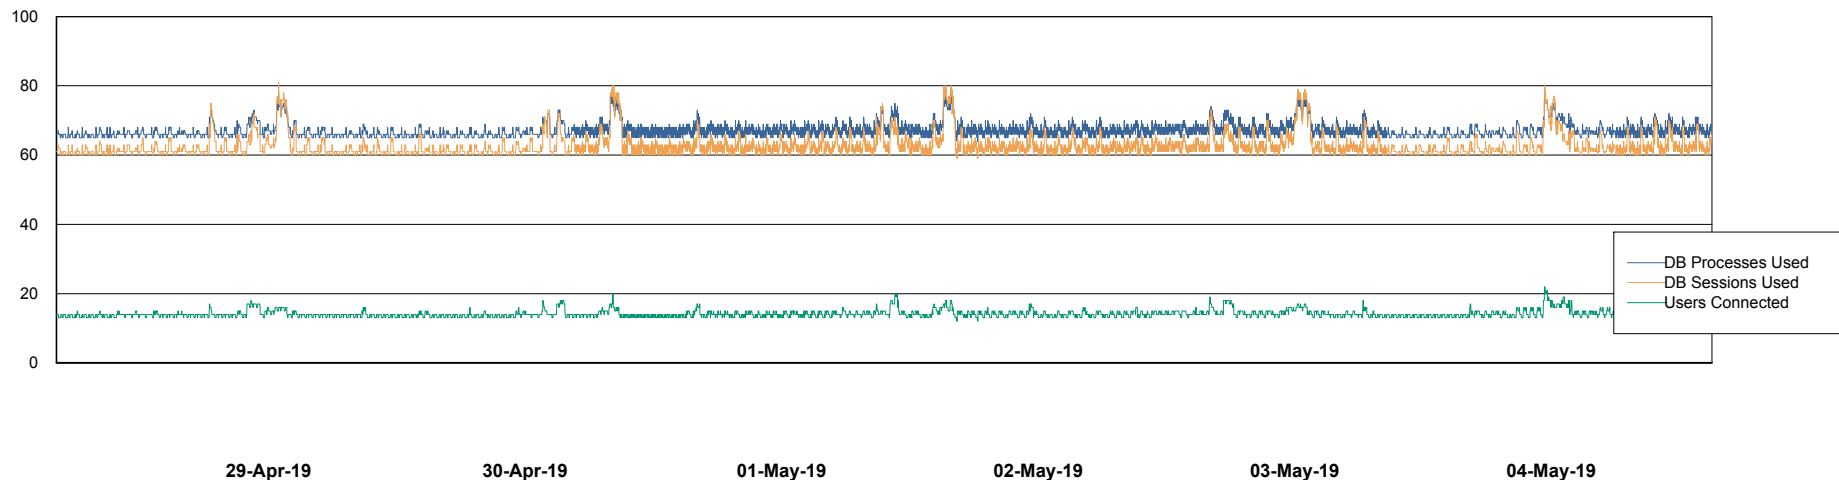

Database Performance BGGDB_BI