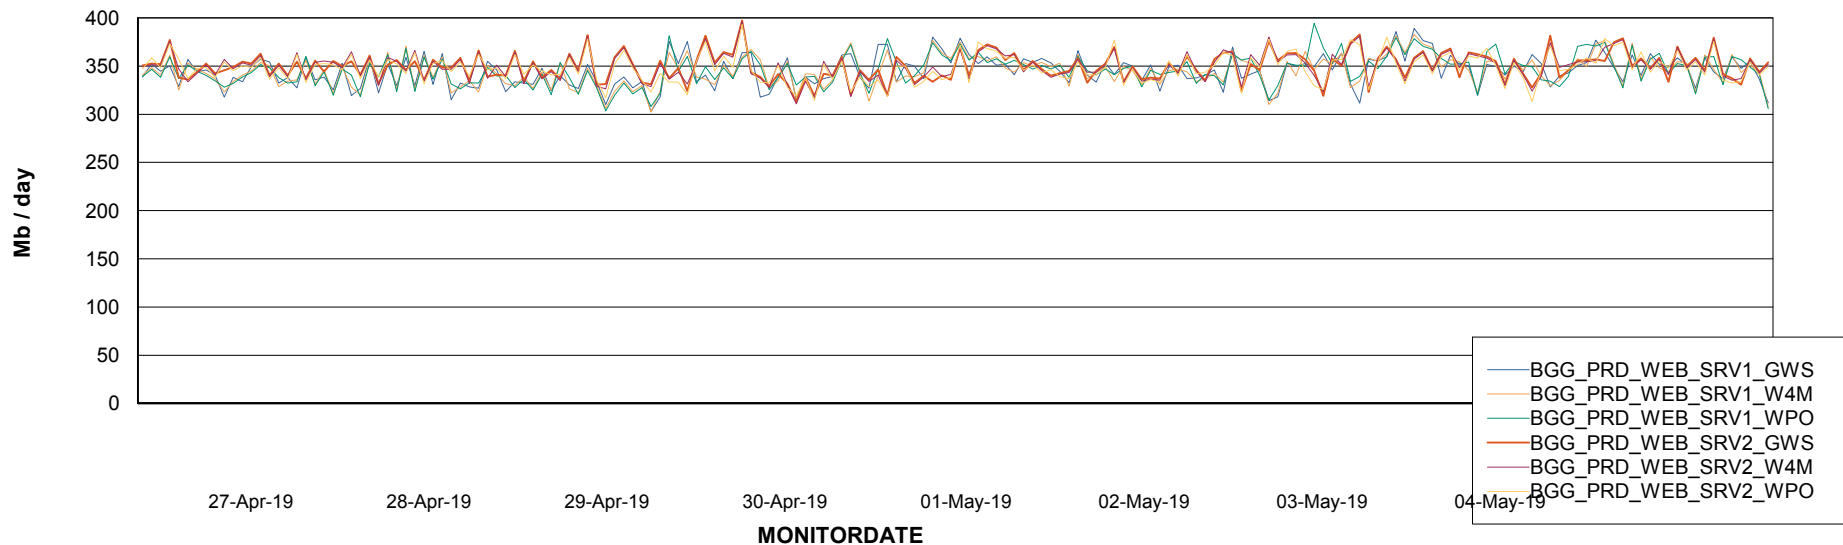

ABSolute Web Component Services

Avg memory used per ABS Web component