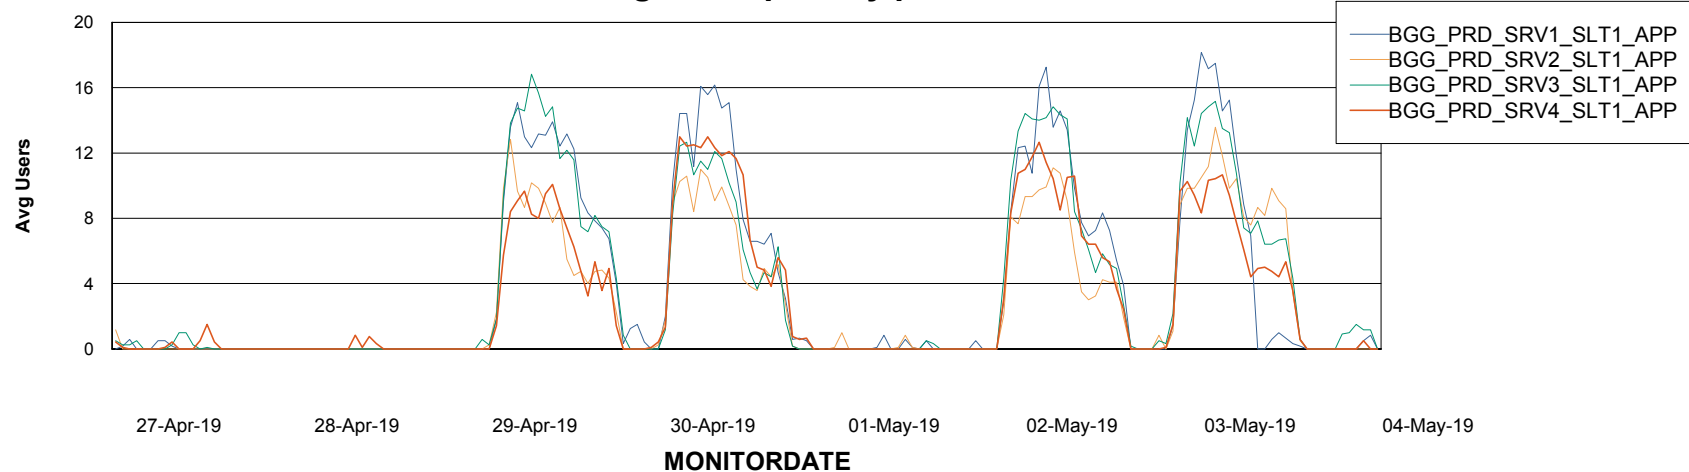

Avg users per day per ABS server