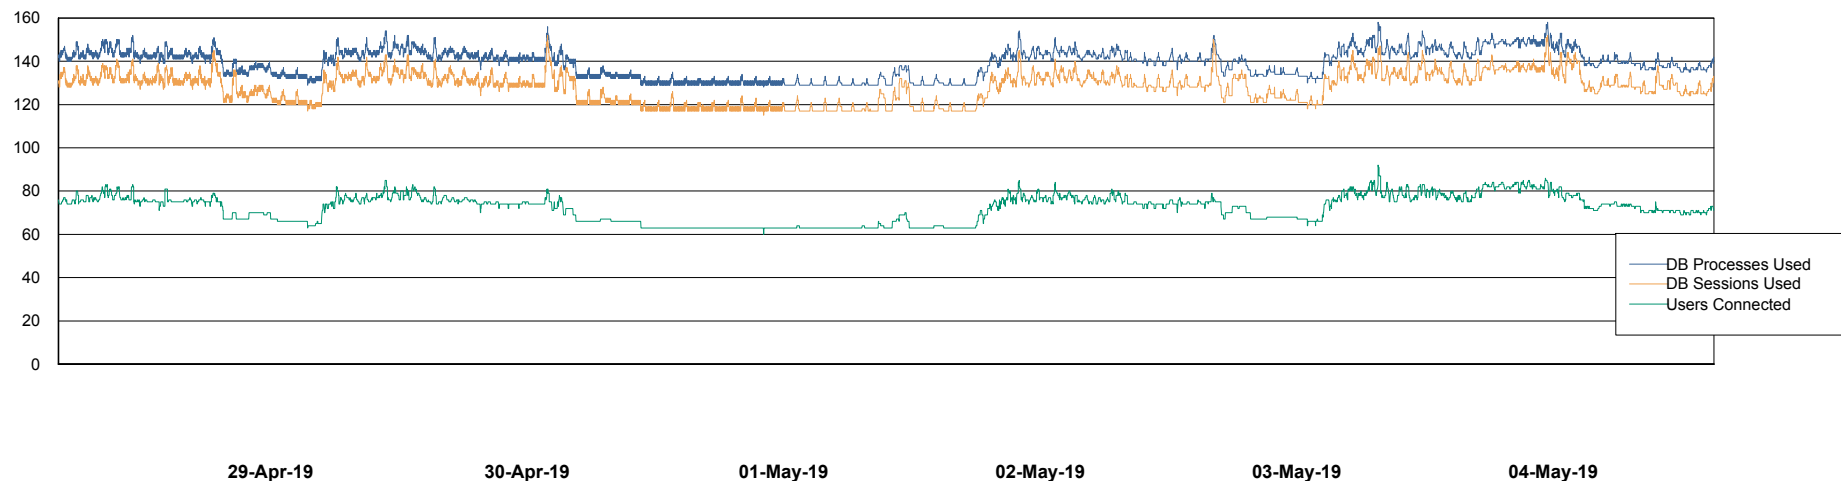

Weekly SLA Customer Report

Customer BGG_Production
Database ID 58

Database Performance BGGDB_BI

Weekly SLA Customer Report

Customer BGG_Production
Database ID 58

Database Performance BGGDB_Production

Weekly SLA Customer Report