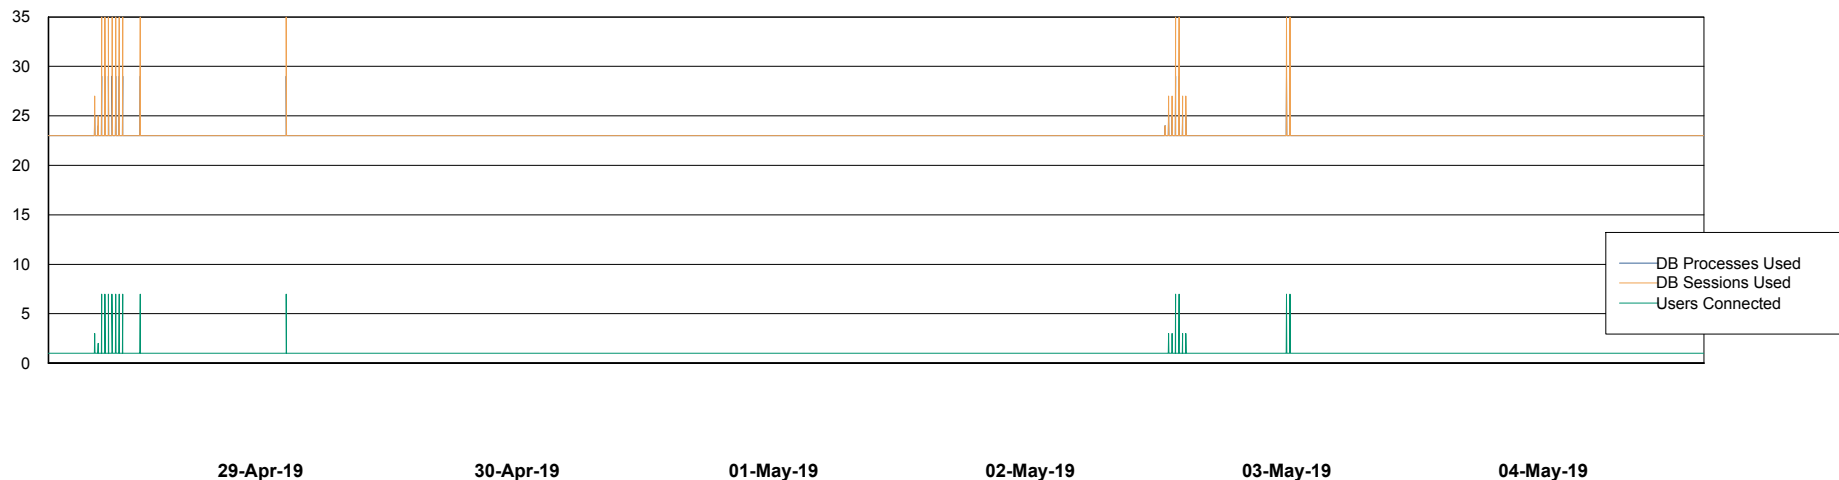

Weekly SLA Customer Report

Customer BCM_Production
Database ID 81

Database Performance BCMDB_ABS1 Production Database

Weekly SLA Customer Report

Customer BCM_Production
Database ID 81

Database Performance BCMDB_ABS1SB Standby Database