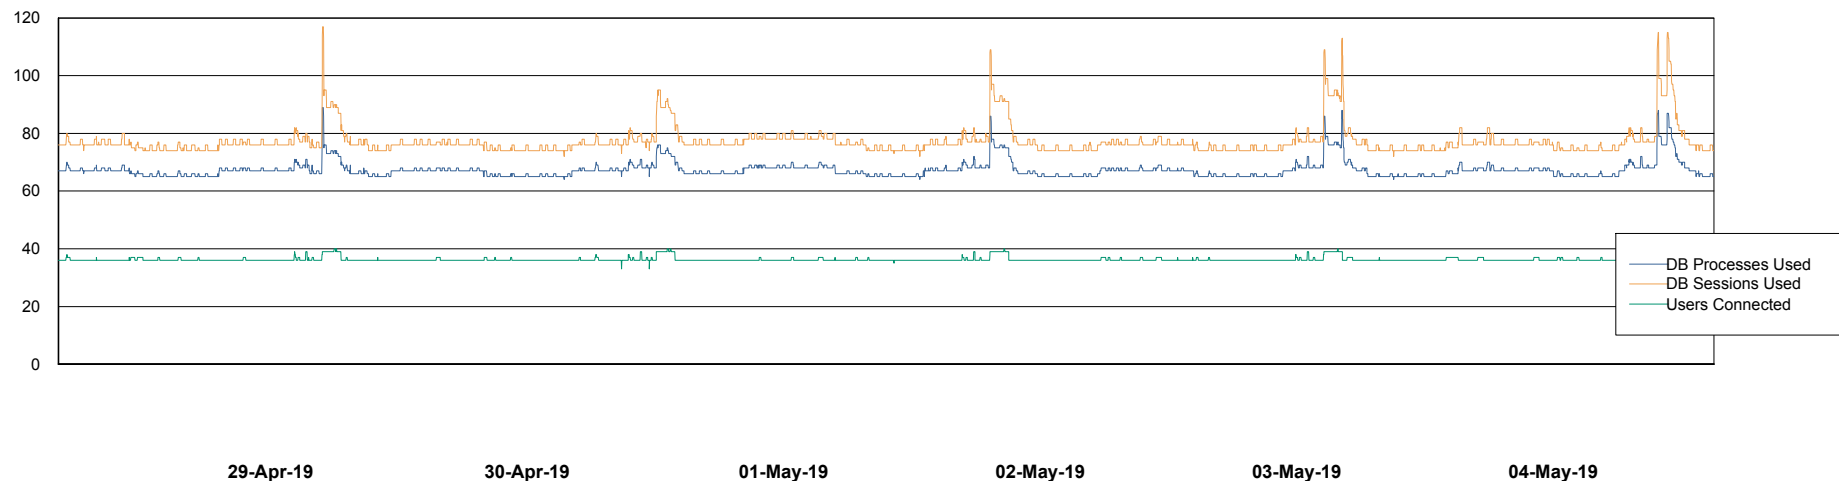

Weekly SLA Customer Report

Customer BCM_Production
Database ID 81

Database Performance BCMDB_ABS1 Production Database

Weekly SLA Customer Report

Customer BCM_Production
Database ID 81

Database Performance BCMDB_ABS1SB Standby Database