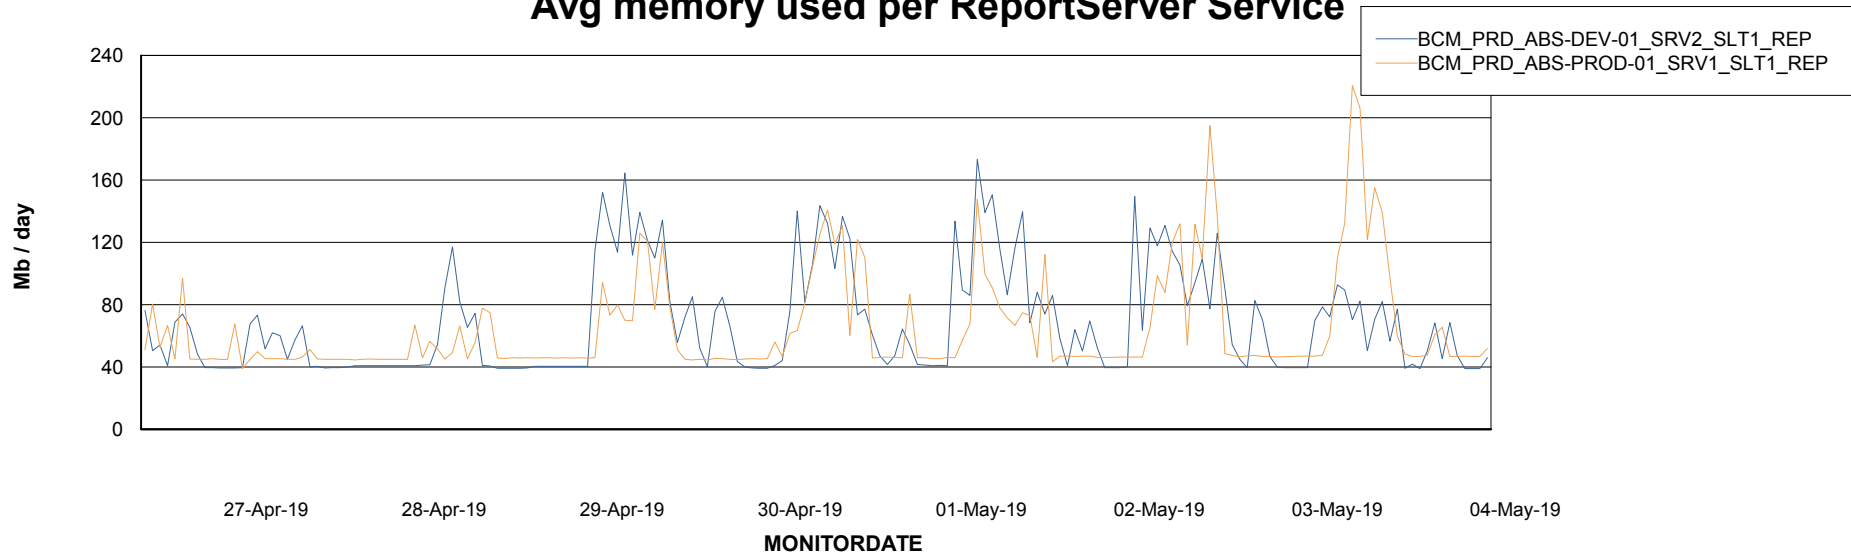

Avg memory used per ABS Server Service

Avg users per day per ABS server

Weekly SLA Customer Report

Customer BCM_Production
Database ID 81

ABSSolute Application ReportServer Services

Avg memory used per ReportServer Service