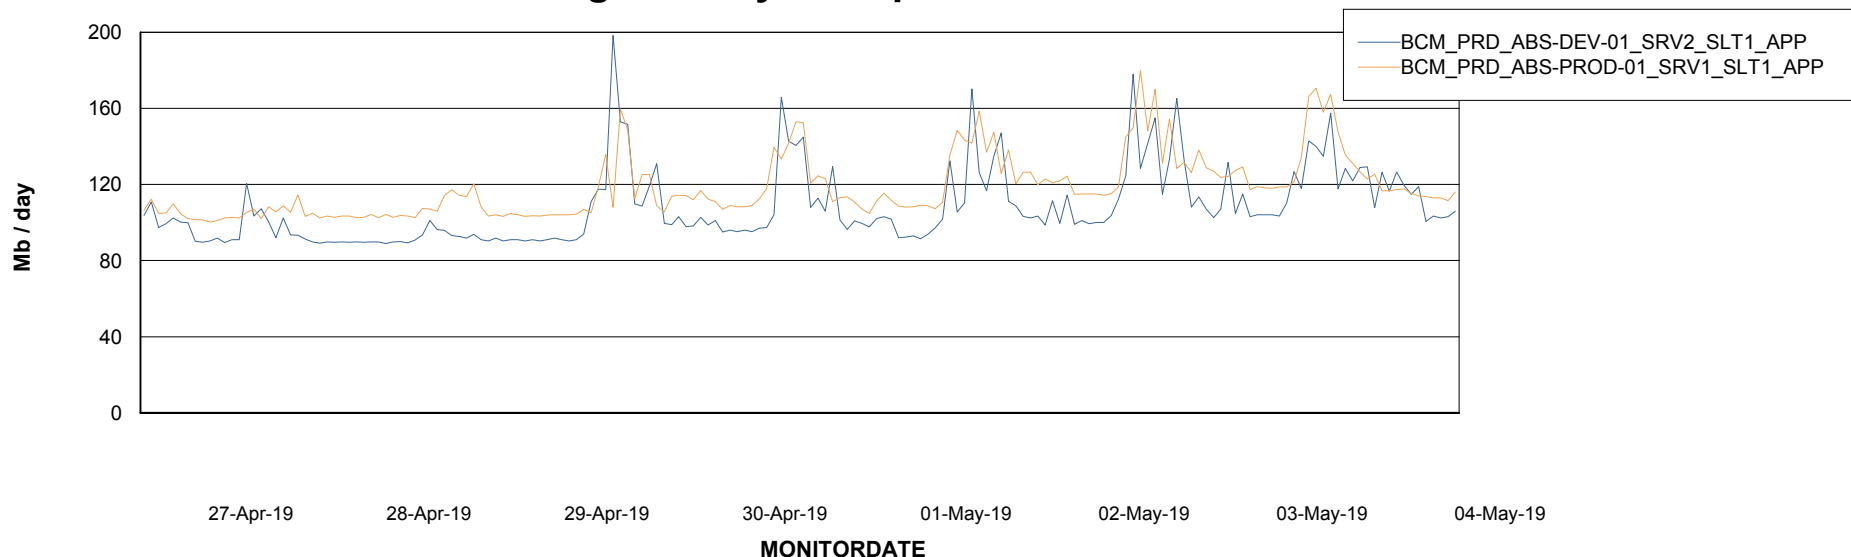

ABSSolute Application Server Services

Avg memory used per ABS Server Service