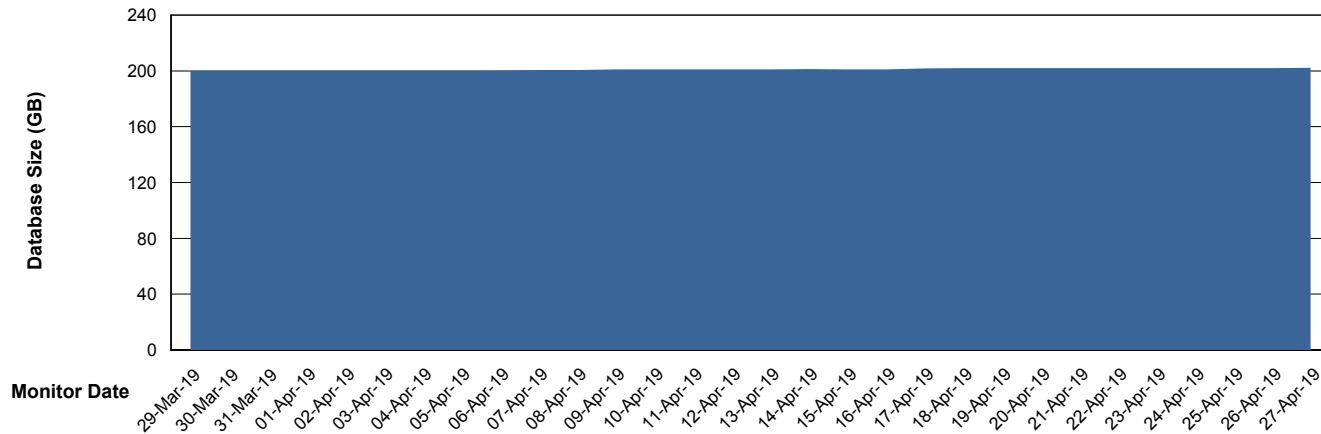

Weekly SLA Customer Report

Customer VOS_Production
Database ID 68

DATABASE SIZE VOSBIDB_Production

Database growth over last month

DATABASE SIZE VOSDB_Production

Database growth over last month

Weekly SLA Customer Report

Customer VOS_Production
Database ID 68

Database Tablespace		VOSBIDB_Production		
Date	Tablespace Name	Filesize (Gb)	Usedsize (Gb)	Percentage free
27-Apr-19	ABSDATA	37	33	11
	INDX	53	47	11
26-Apr-19	ABSDATA	37	33	11
	INDX	53	47	11
25-Apr-19	ABSDATA	37	33	11
	INDX	53	47	11
24-Apr-19	ABSDATA	37	33	11
	INDX	53	47	11
23-Apr-19	ABSDATA	37	33	11
	INDX	53	47	11
22-Apr-19	ABSDATA	37	33	11
	INDX	53	47	11
21-Apr-19	ABSDATA	37	33	11
	INDX	53	47	11