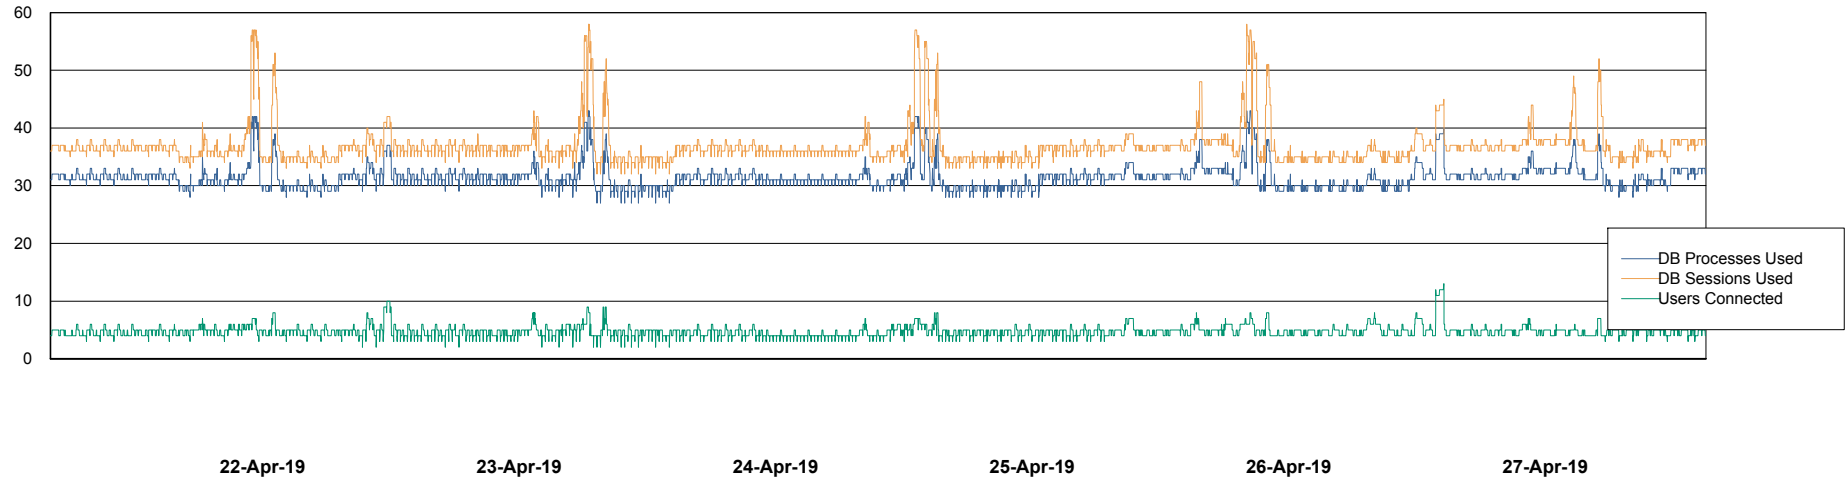

Database Performance VOSBIDB_Production