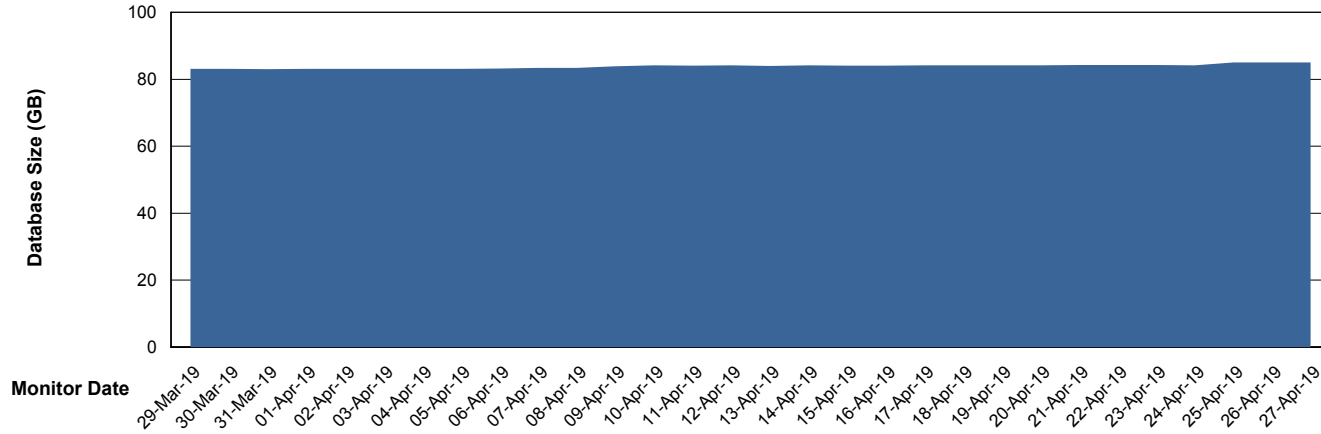

22-Apr-19 23-Apr-19 24-Apr-19 25-Apr-19 26-Apr-19 27-Apr-19

22-Apr-19 23-Apr-19 24-Apr-19 25-Apr-19 26-Apr-19 27-Apr-19

Weekly SLA Customer Report

Customer VOS_Production
Database ID 68

Database Performance VOSDB_Standby

Weekly SLA Customer Report

Customer VOS_Production
Database ID 68

DATABASE SIZE VOSBIDB_Production

Database growth over last month

DATABASE SIZE VOSDB_Production

Database growth over last month

Weekly SLA Customer Report