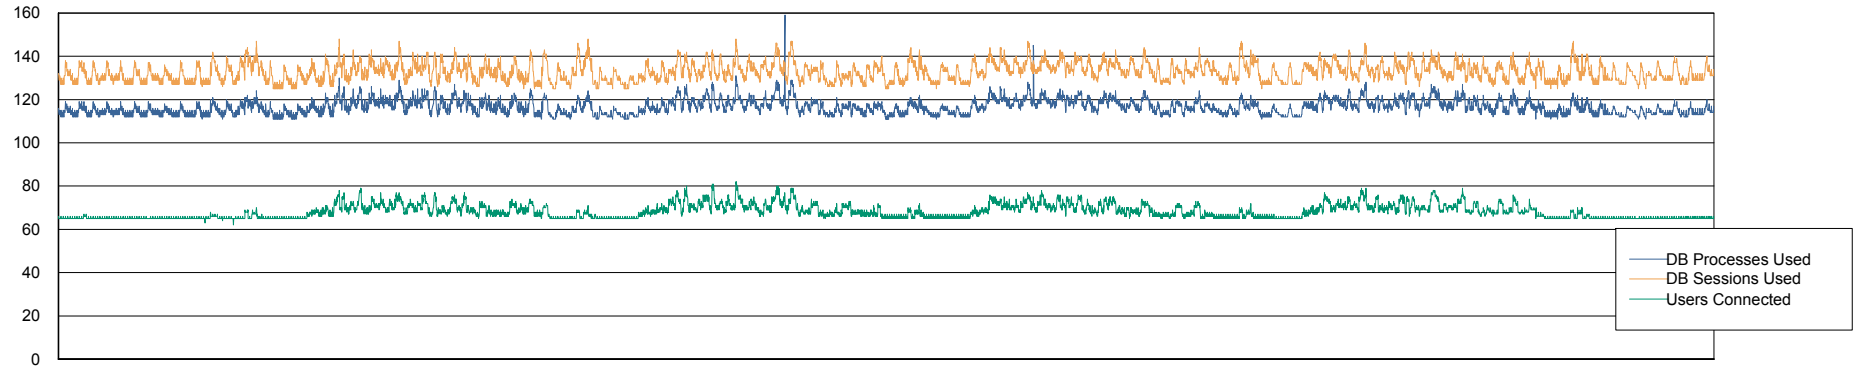

Weekly SLA Customer Report

Customer VOS_Production
Database ID 68

Database Performance VOSBIDB_Production

Weekly SLA Customer Report

Customer VOS_Production
Database ID 68

Database Performance VOSDB_Production

22-Apr-19 23-Apr-19 24-Apr-19 25-Apr-19 26-Apr-19 27-Apr-19

22-Apr-19 23-Apr-19 24-Apr-19 25-Apr-19 26-Apr-19 27-Apr-19

Weekly SLA Customer Report

Customer VOS_Production
Database ID 68

Database Performance VOSDB_Standby