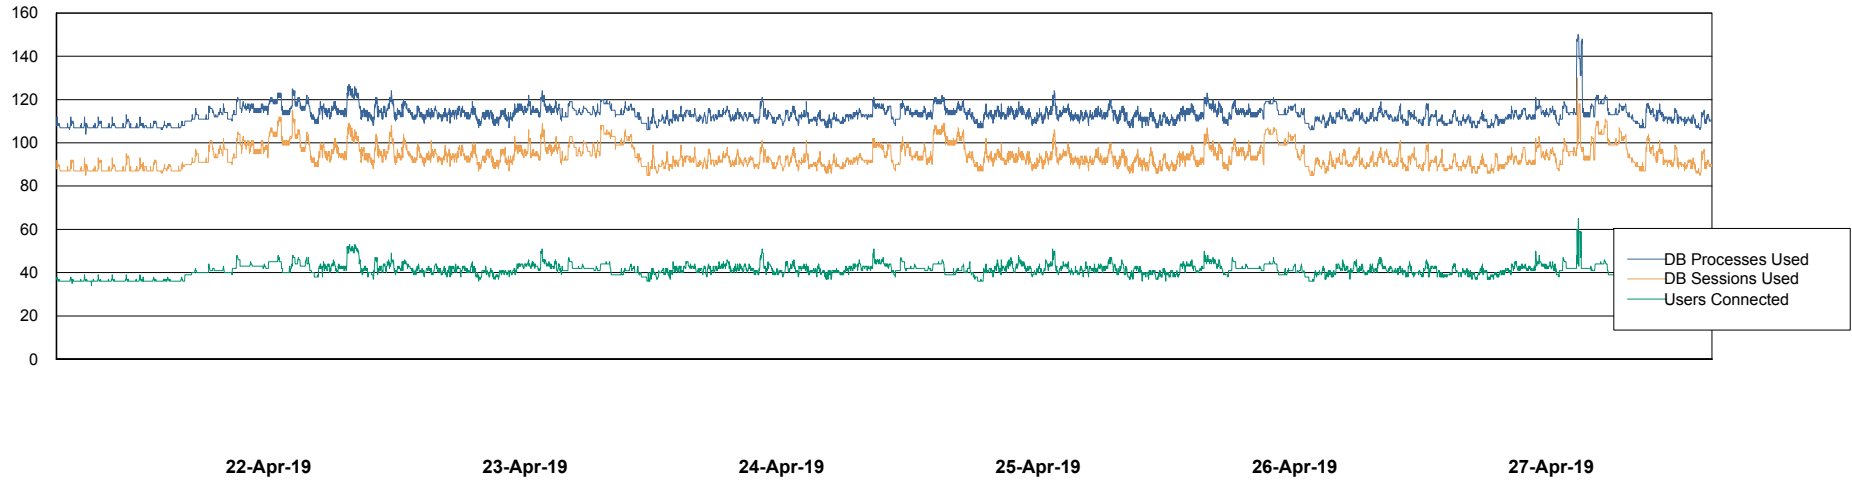

Database Performance STKDB_ABS1 Production Database