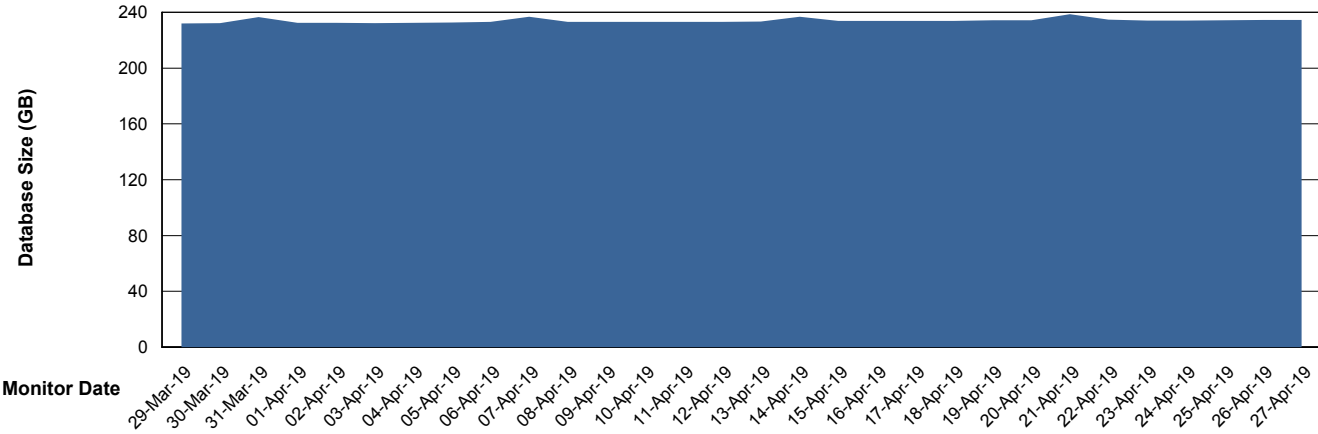

DATABASE SIZE STKDB_ABS1 Production Database

Database growth over last month

Database Tablespace STKDB_ABS1 Production Database

Date	Tablespace Name	Filesize (Gb)	Usedsize (Gb)	Percentage free
27-Apr-19	ABSDATA	179	105	41
	INDX	154	127	18
26-Apr-19	ABSDATA	179	105	41
	INDX	154	127	18
25-Apr-19	ABSDATA	179	105	41
	INDX	154	127	18
24-Apr-19	ABSDATA	179	105	41
	INDX	154	127	18
23-Apr-19	ABSDATA	179	105	41
	INDX	154	126	18
22-Apr-19	ABSDATA	179	105	41
	INDX	154	126	18
21-Apr-19	ABSDATA	179	105	41
	INDX	148	126	15