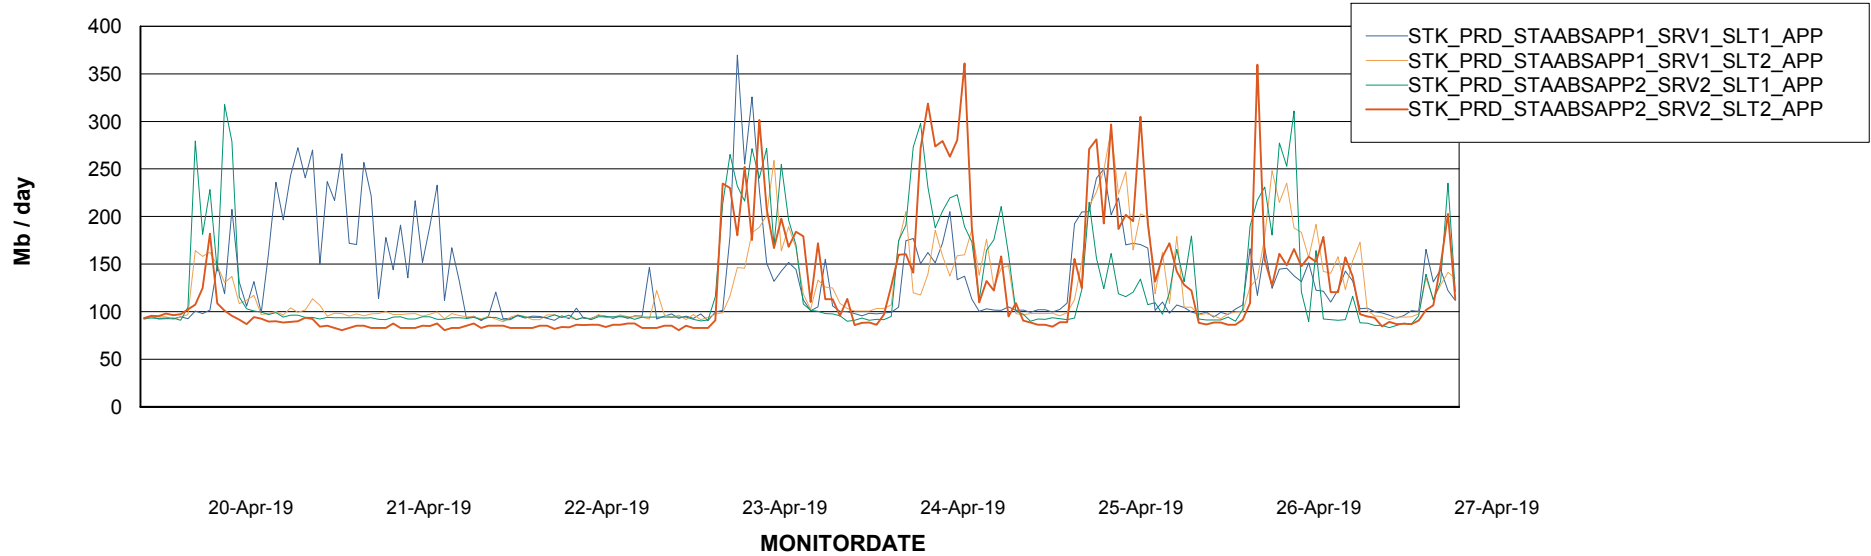

Weekly SLA Customer Report

Customer STK_Production
Database ID 82

Database Performance STKDB_ABS1 Production Database

Weekly SLA Customer Report

Customer STK_Production
Database ID 82

Database Performance STKDB_ABS1SB Standby Database

Weekly SLA Customer Report

Customer STK_Production
 Database ID 82

DATABASE SIZE STKDB_ABS1 Production Database

Database growth over last month

Database Tablespace STKDB_ABS1 Production Database

Date	Tablespace Name	Filesize (Gb)	Usedsize (Gb)	Percentage free
27-Apr-19	ABSDATA	179	105	41
	INDX	154	127	18
26-Apr-19	ABSDATA	179	105	41
	INDX	154	127	18
25-Apr-19	ABSDATA	179	105	41
	INDX	154	127	18
24-Apr-19	ABSDATA	179	105	41
	INDX	154	127	18
23-Apr-19	ABSDATA	179	105	41
	INDX	154	126	18
22-Apr-19	ABSDATA	179	105	41
	INDX	154	126	18
21-Apr-19	ABSDATA	179	105	41
	INDX	148	126	15

Weekly SLA Customer Report

Customer STK_Production
Database ID 82

ABSSolute Application Server Services

Avg memory used per ABS Server Service

Avg users per day per ABS server

Weekly SLA Customer Report

Customer STK_Production
Database ID 82