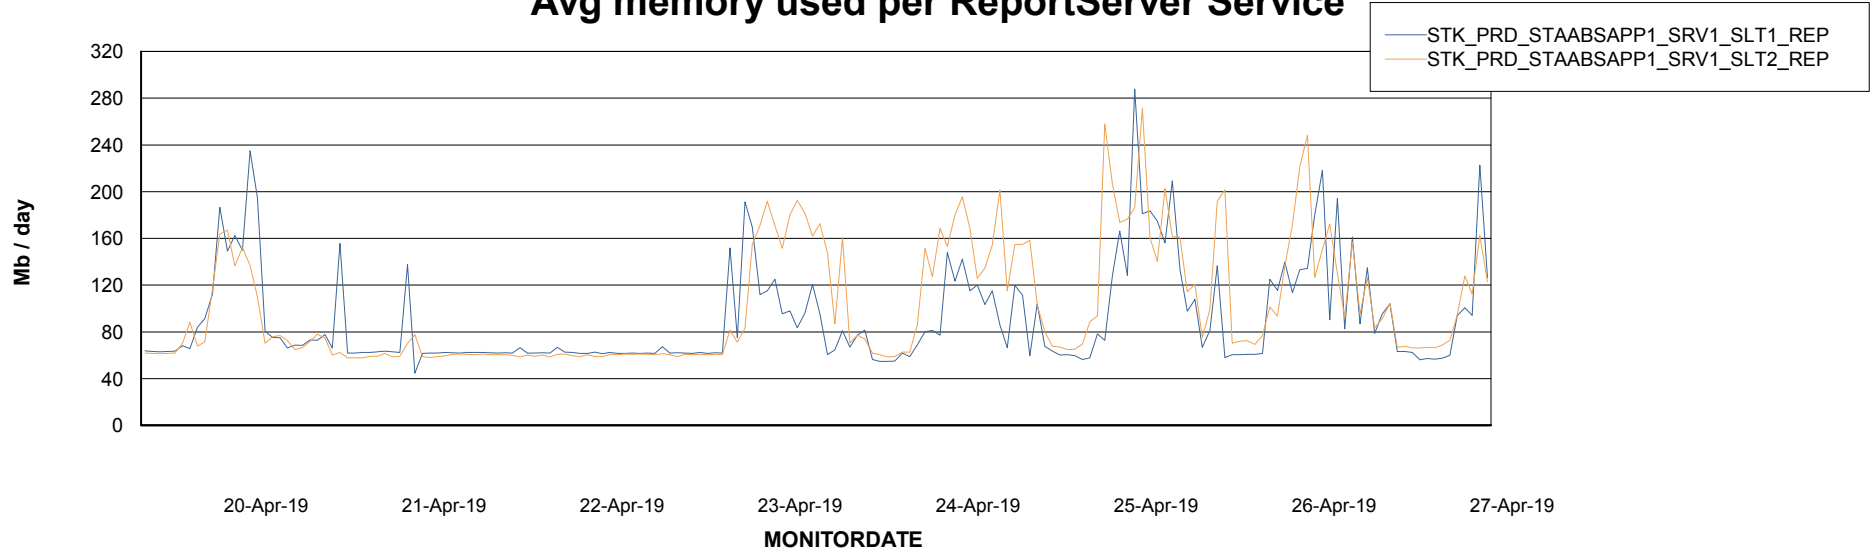

ABSSolute Application ReportServer Services

Avg memory used per ReportServer Service