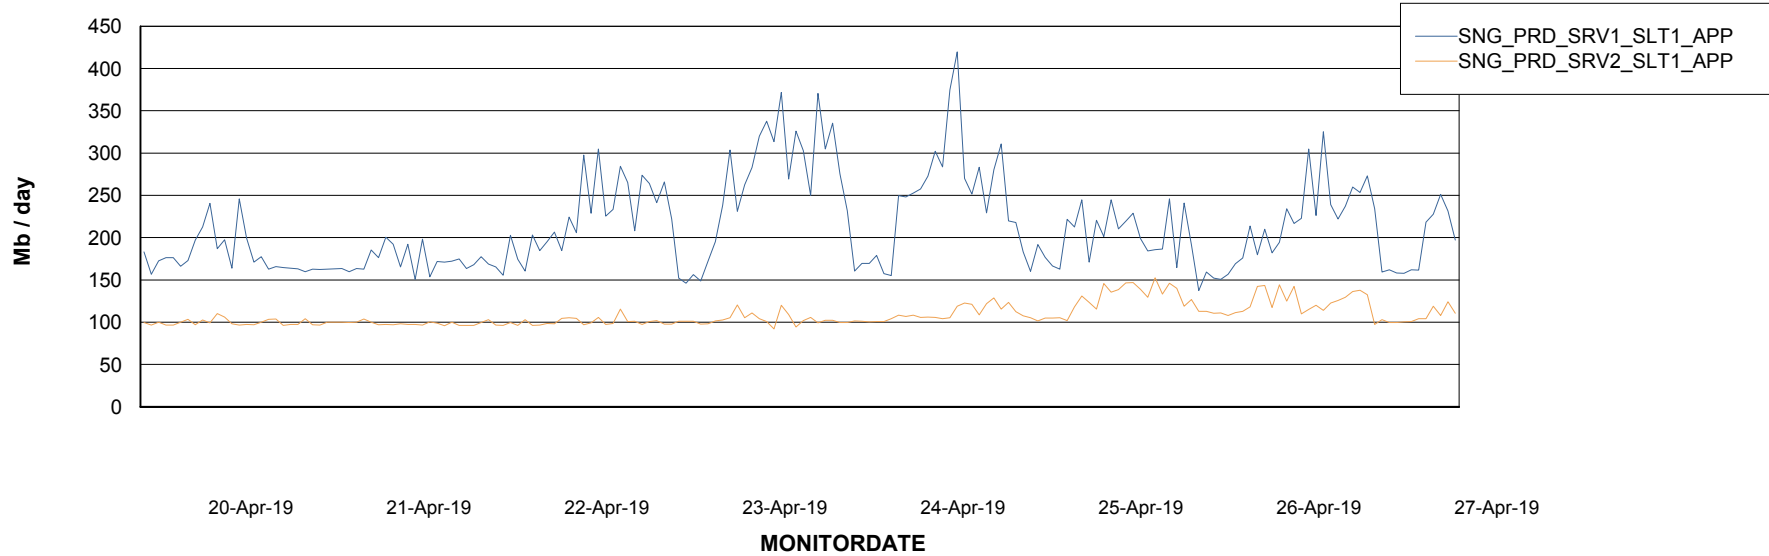

ABSSolute Application Server Services

Avg memory used per ABS Server Service