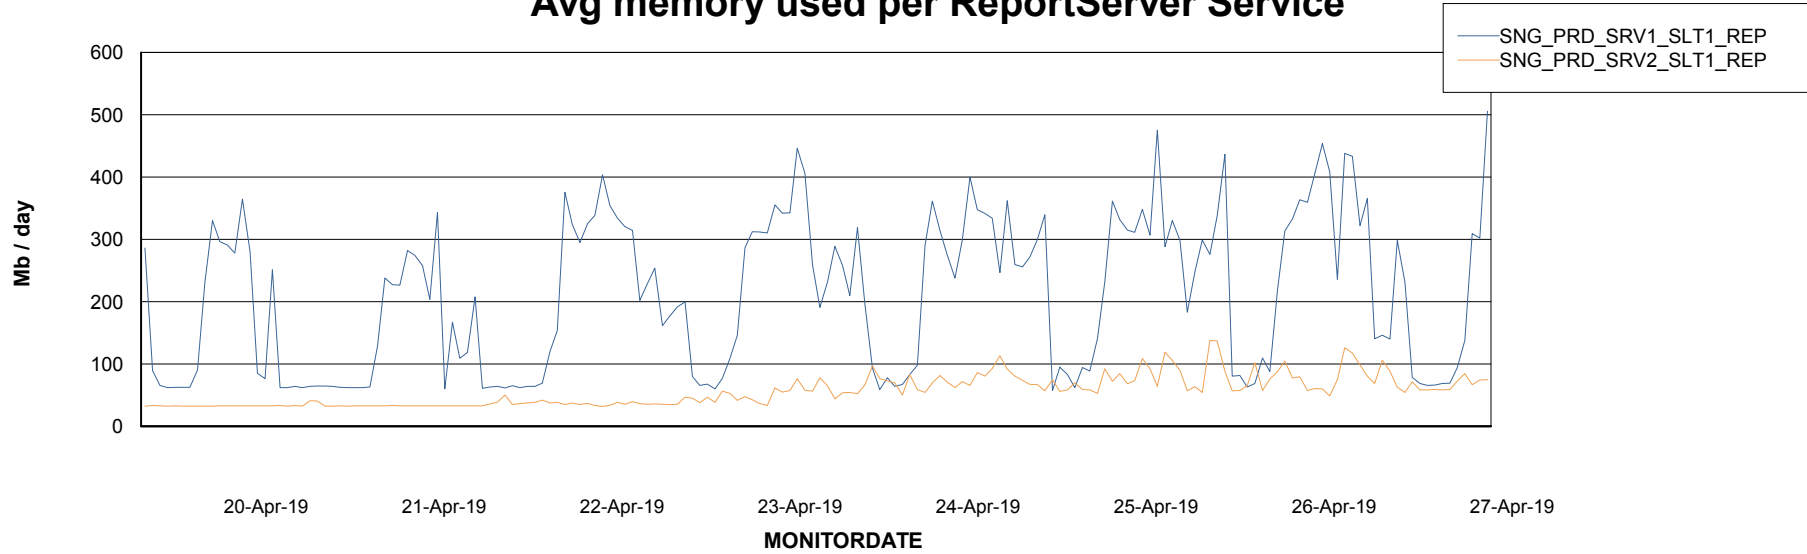

ABSSolute Application ReportServer Services

Avg memory used per ReportServer Service