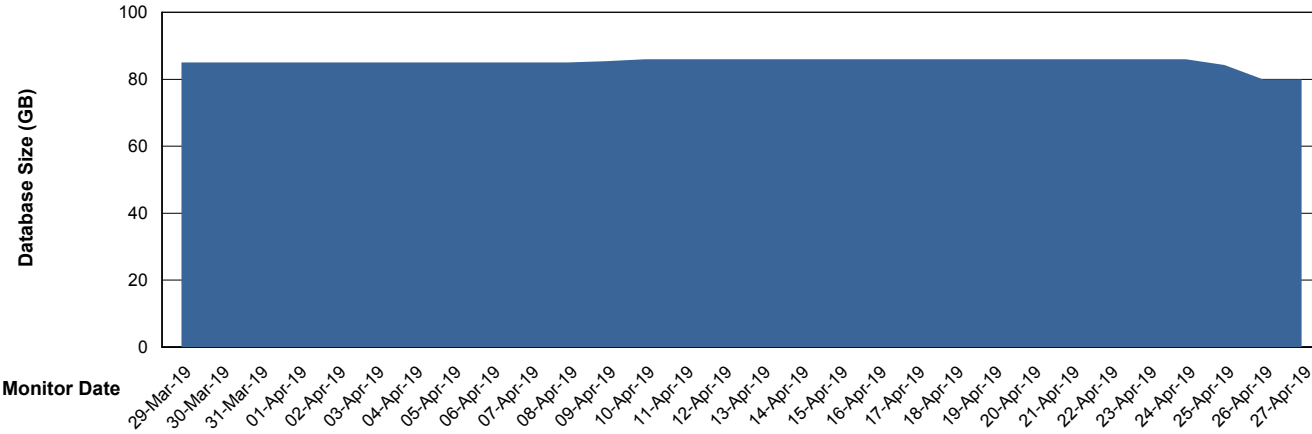

Weekly SLA Customer Report

Customer SNG_Production
Database ID 70

Database Performance SNGDB_Production

Weekly SLA Customer Report

Customer SNG_Production
 Database ID 70

DATABASE SIZE SNGDB_Production

Database growth over last month