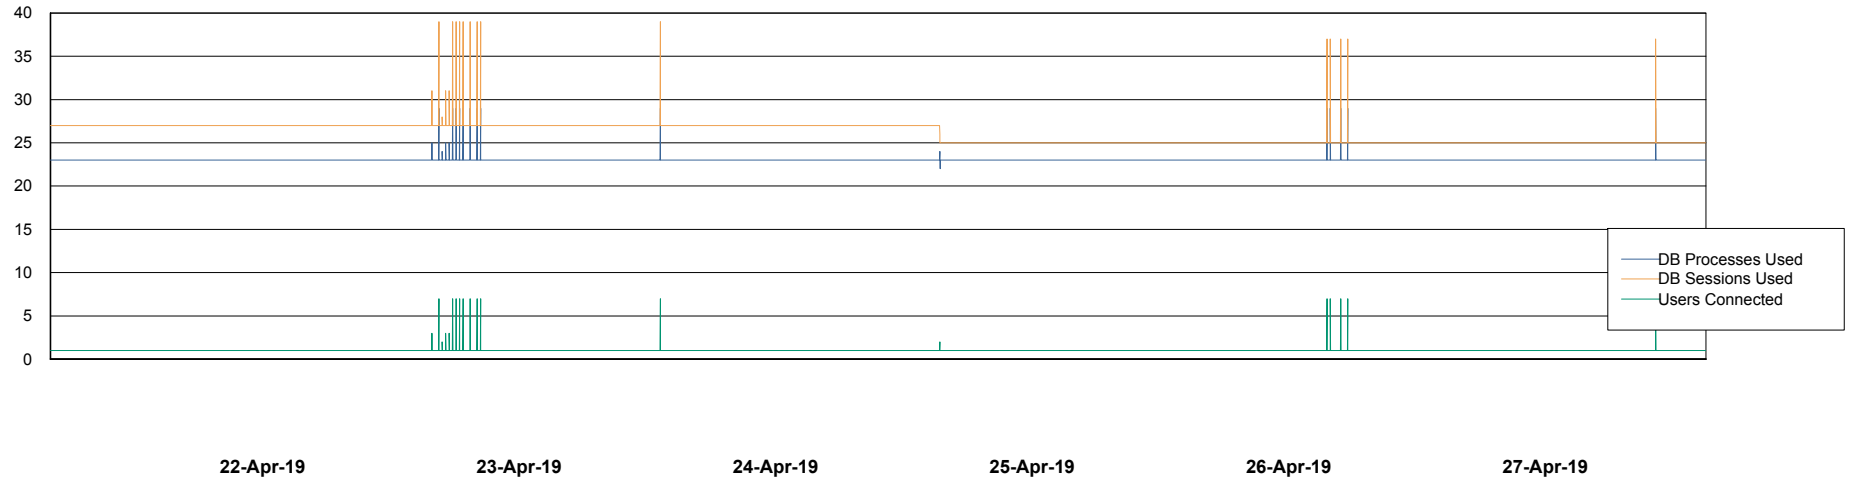

Weekly SLA Customer Report

Customer RSS Production
Database ID 52

Database Performance RSSDB_Production

Weekly SLA Customer Report

Customer RSS Production
Database ID 52

Database Performance RSSDB_Standby

Weekly SLA Customer Report