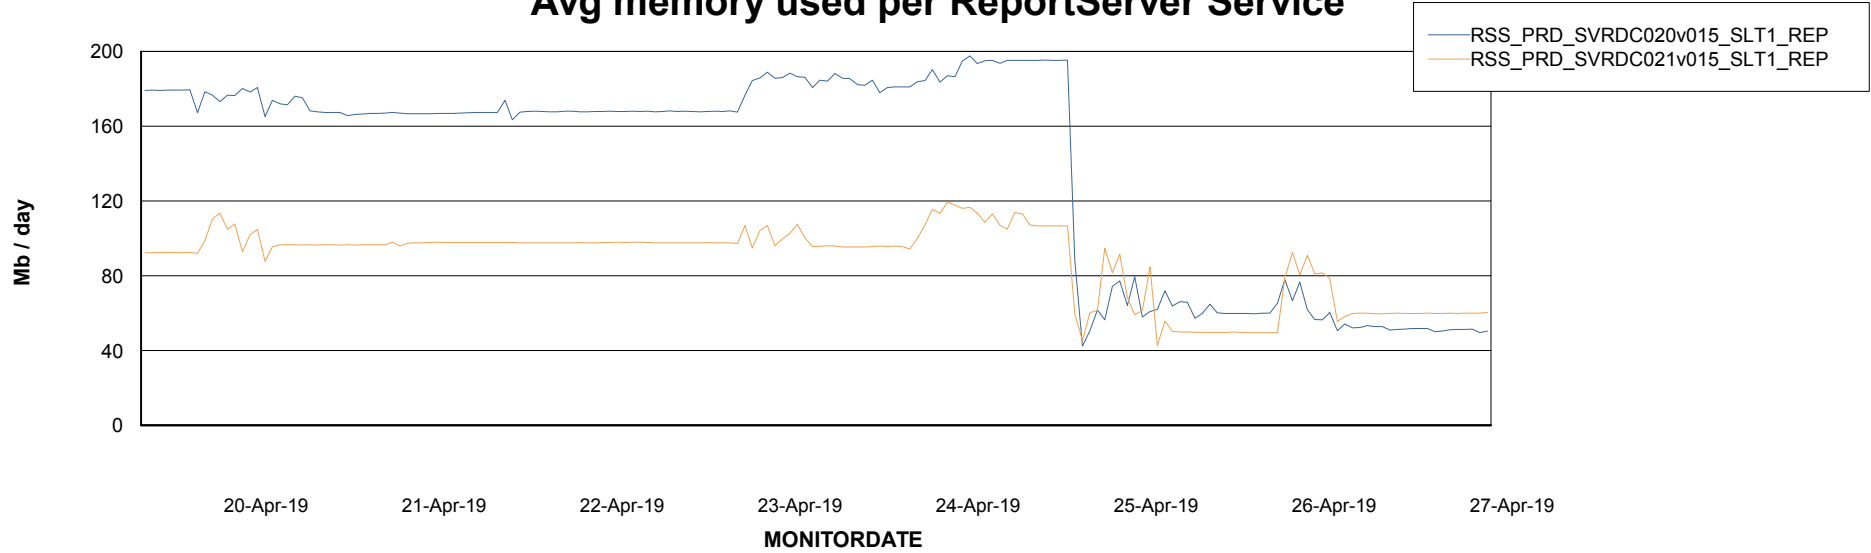

ABSSolute Application ReportServer Services

Avg memory used per ReportServer Service