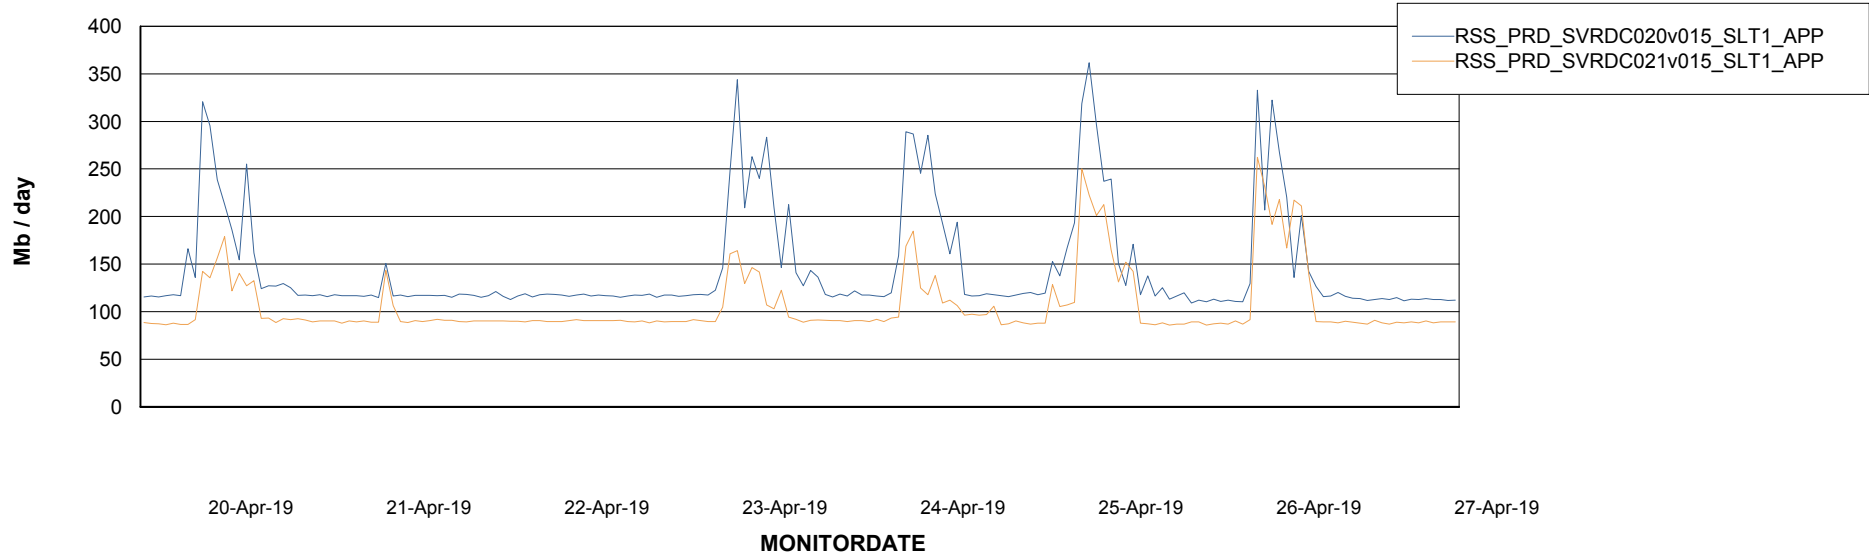

ABSSolute Application Server Services

Avg memory used per ABS Server Service