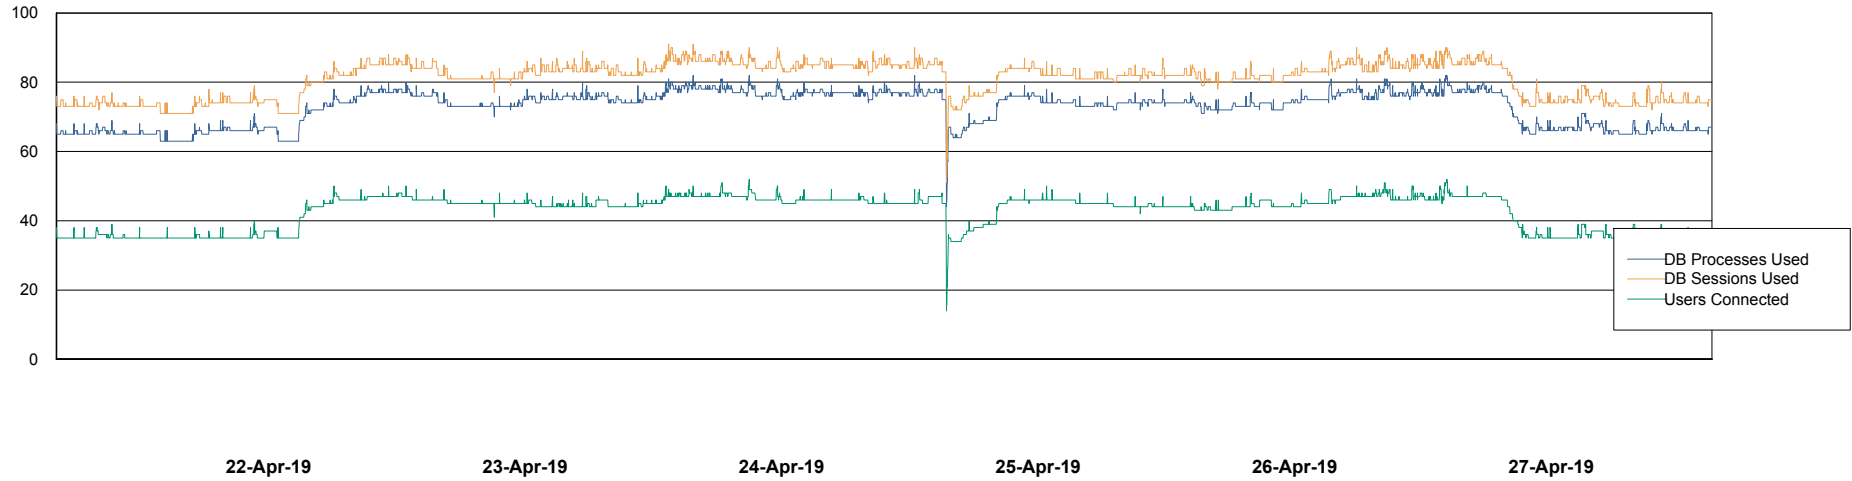

Database Performance RSSDB_Production