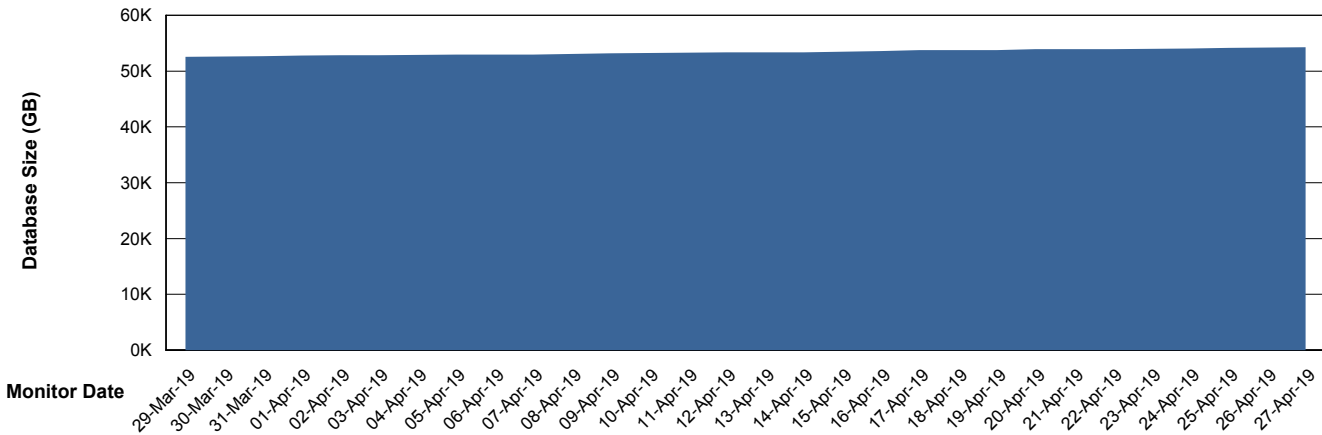

Database growth over last month

Database Tablespace RSSDB_Production

Date	Tablespace Name	Filesize (Gb)	Usedsize (Gb)	Percentage free
27-Apr-19	ABSDATA	30,000	22,759	24
	INDX	40,000	30,172	25
26-Apr-19	ABSDATA	30,000	22,751	24
	INDX	40,000	30,172	25
25-Apr-19	ABSDATA	30,000	22,743	24
	INDX	40,000	30,073	25
24-Apr-19	ABSDATA	30,000	22,719	24
	INDX	40,000	30,032	25
23-Apr-19	ABSDATA	30,000	22,647	25
	INDX	40,000	29,999	25
22-Apr-19	ABSDATA	30,000	22,639	25
	INDX	40,000	29,957	25
21-Apr-19	ABSDATA	27,000	22,639	16
	INDX	35,000	29,957	14