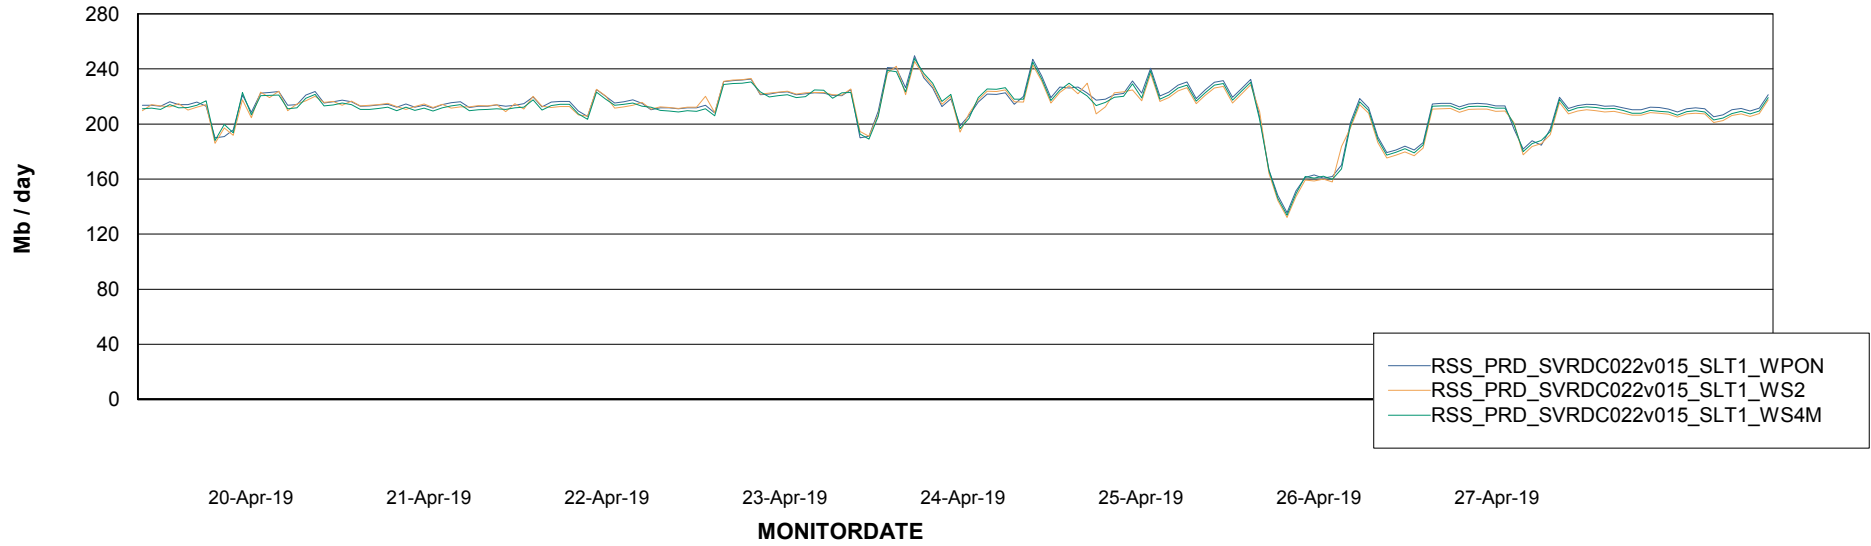

ABSSolute Application ReportServer Services

Avg memory used per ReportServer Service

Weekly SLA Customer Report

Customer RSS Production
Database ID 52

ABSSolute Web Component Services

Avg memory used per ABS Web component