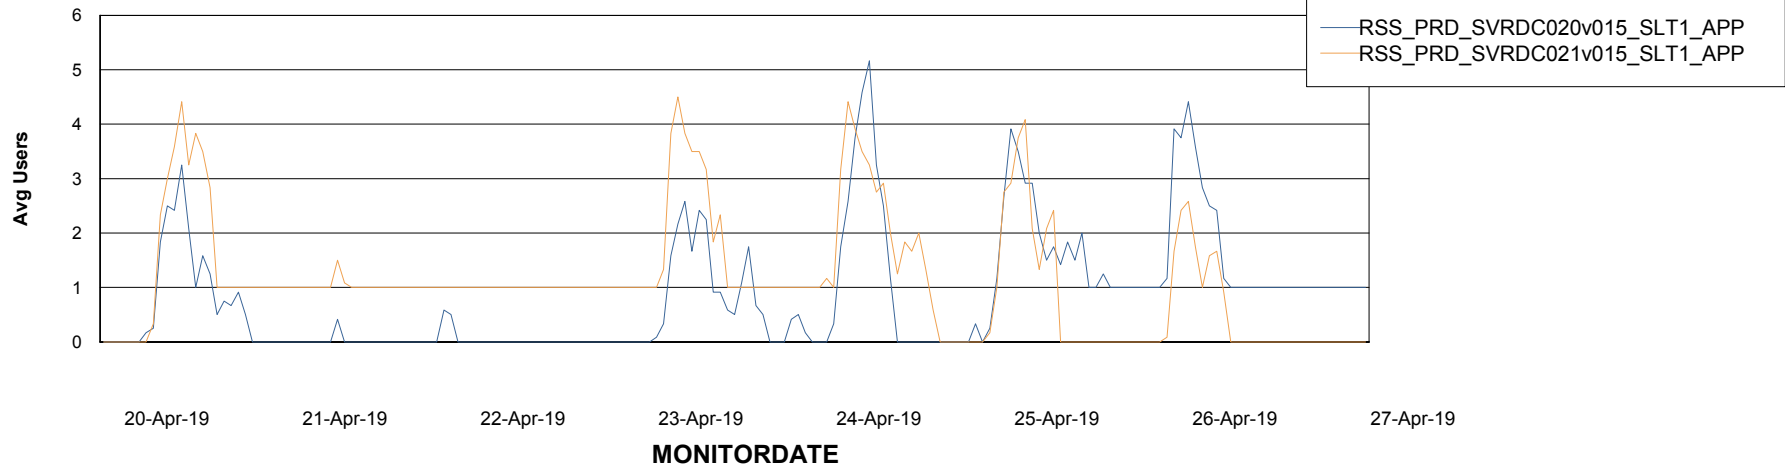

Weekly SLA Customer Report

Customer RSS Production
Database ID 52

ABSSolute Application Server Services

Avg memory used per ABS Server Service

Avg users per day per ABS server

Weekly SLA Customer Report

Customer RSS Production
Database ID 52