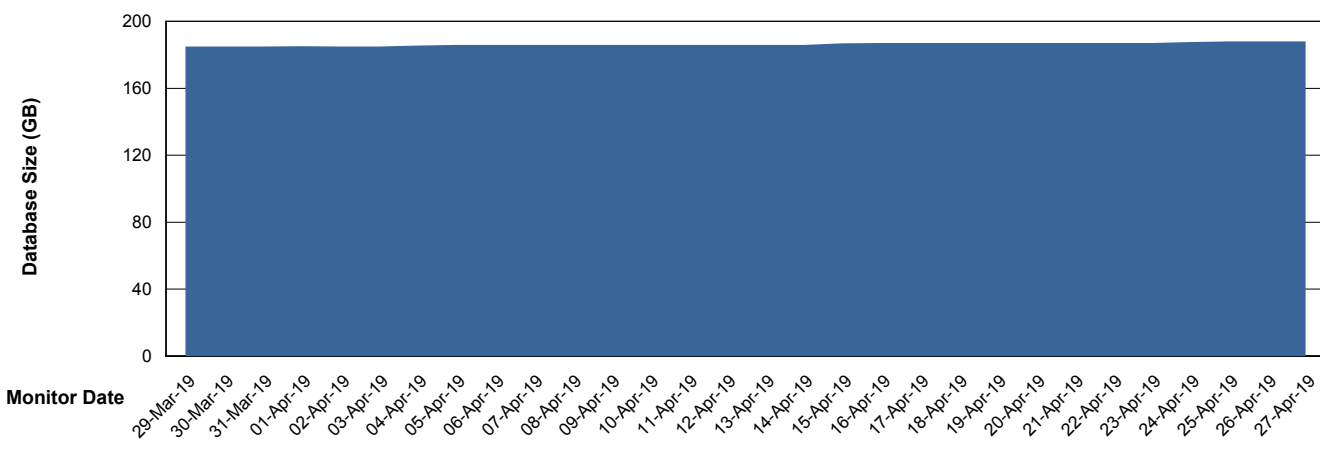

DATABASE SIZE PHSDB_Production

Database growth over last month