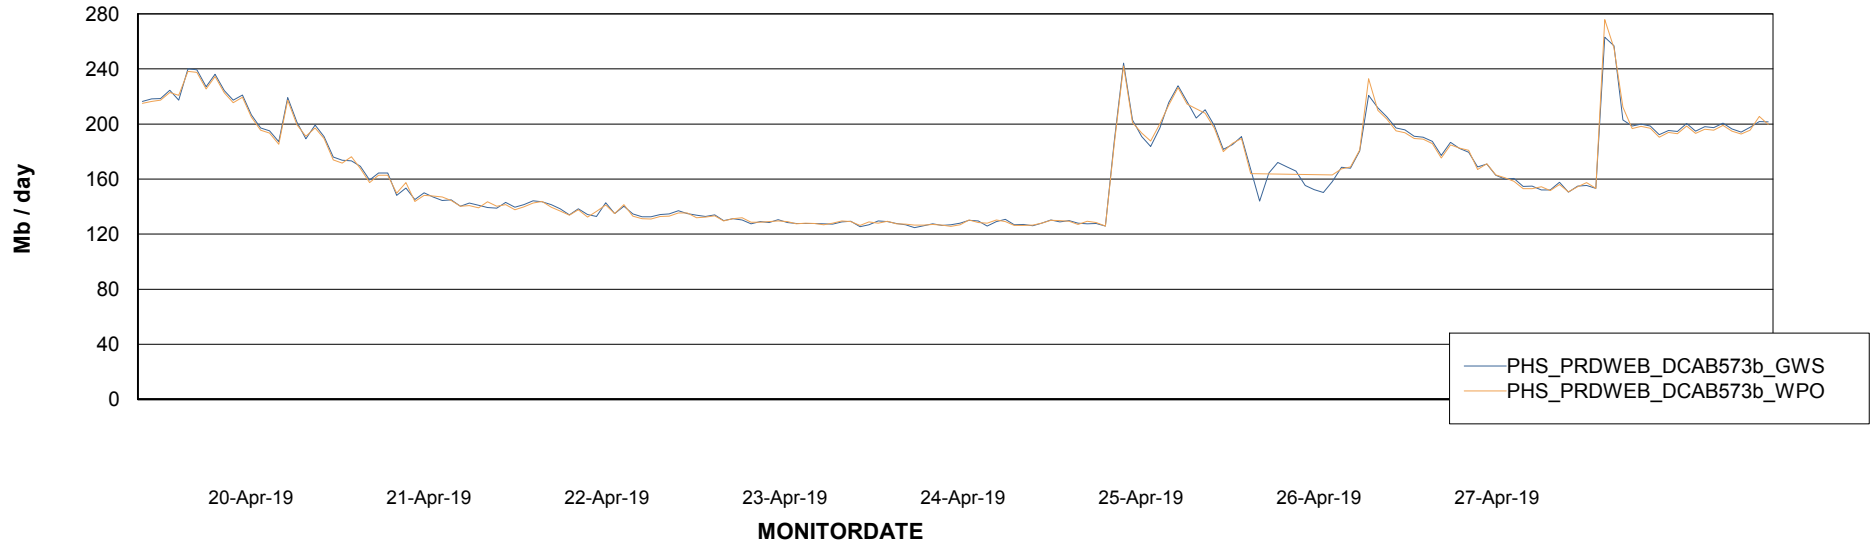

ABSSolute Web Component Services

Avg memory used per ABS Web component