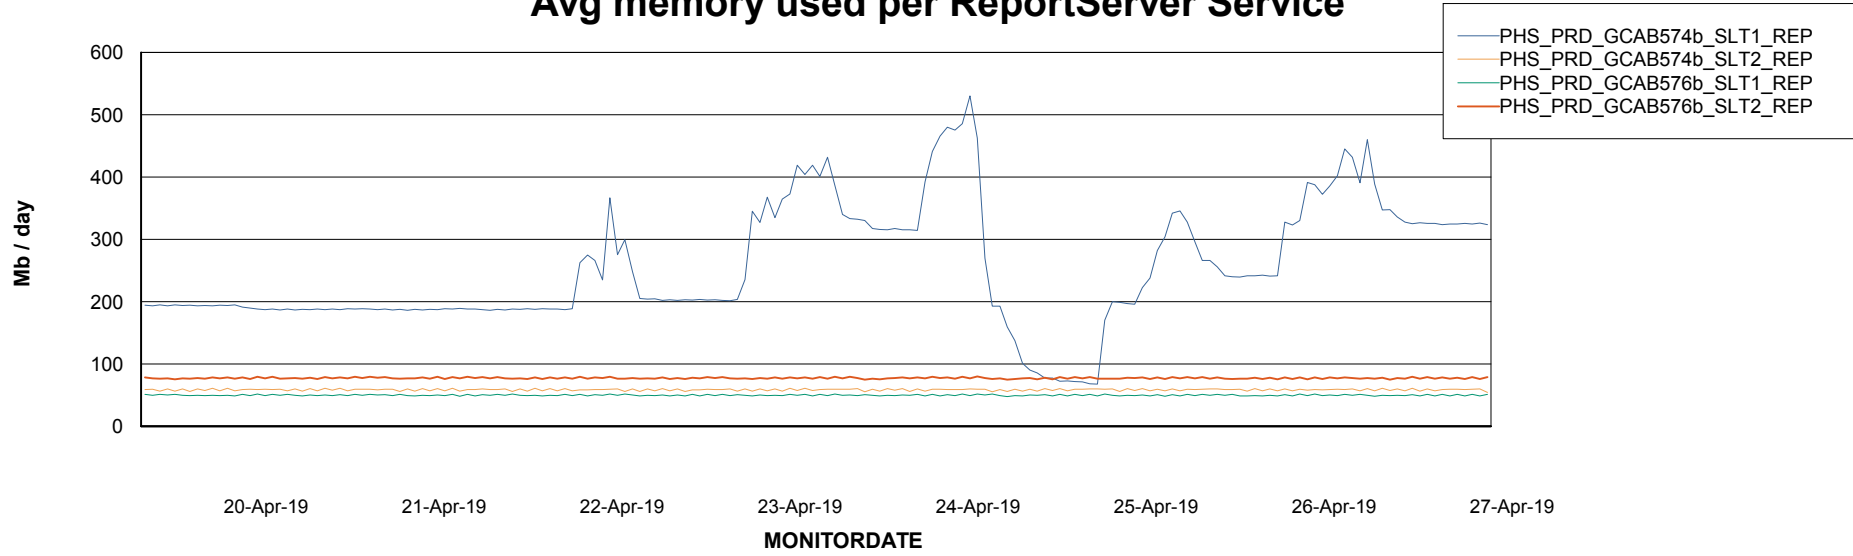

Avg memory used per ABS Server Service

Avg users per day per ABS server

Weekly SLA Customer Report

Customer PHS_Production
Database ID 47

ABSSolute Application ReportServer Services

Avg memory used per ReportServer Service