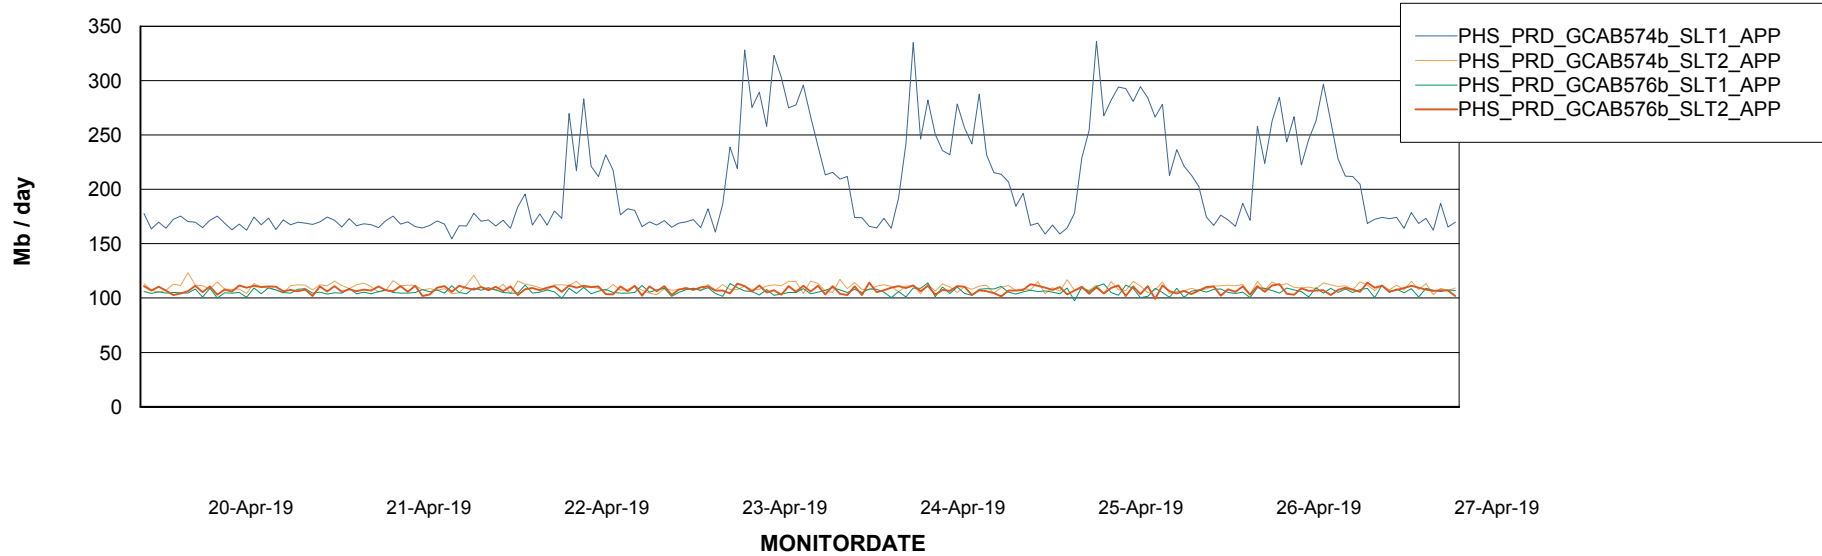

ABSSolute Application Server Services

Avg memory used per ABS Server Service