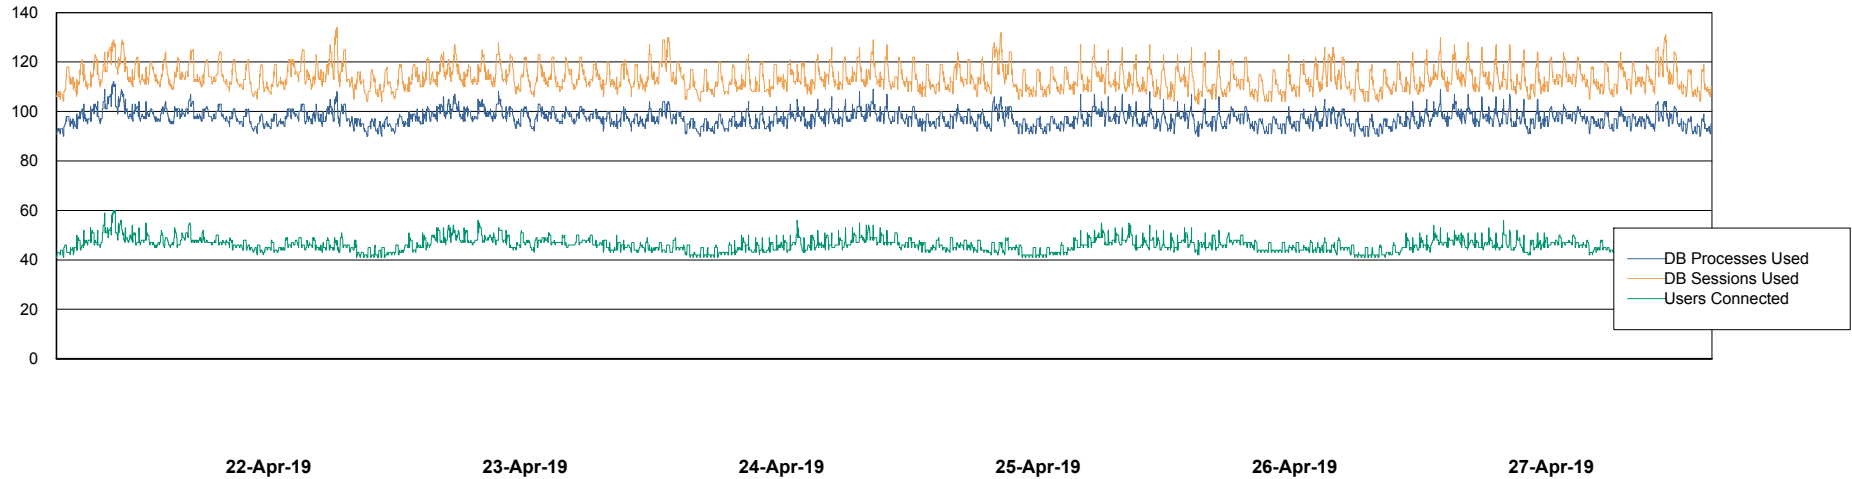

Database Performance PCODB_Production