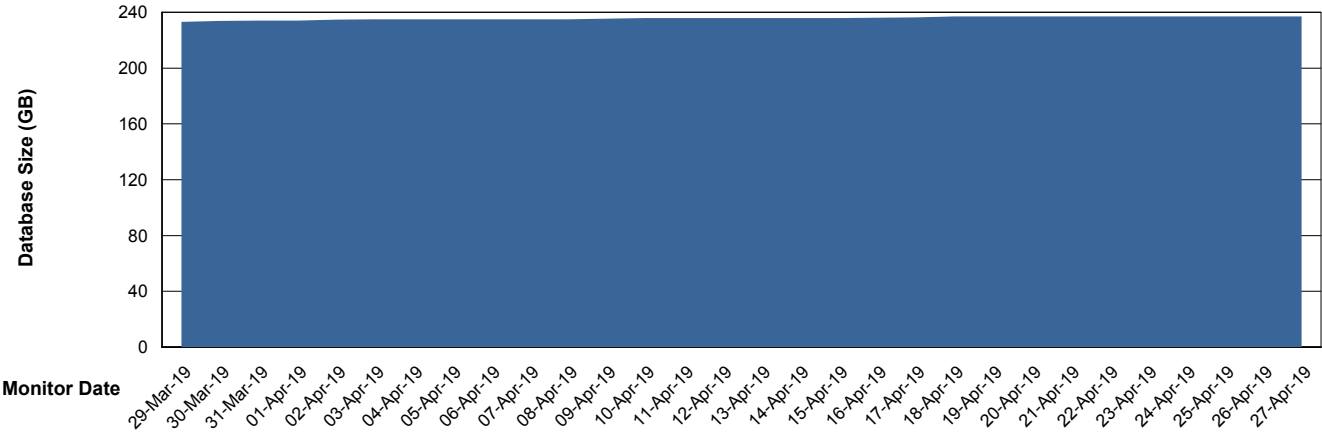

DATABASE SIZE PCODB_Production

Database growth over last month

Database Tablespace PCODB_Production

Date	Tablespace Name	Filesize (Gb)	Usedsize (Gb)	Percentage free
27-Apr-19	ABSDATA	150	85	43
	INDX	200	119	41
26-Apr-19	ABSDATA	150	85	43
	INDX	200	119	41
25-Apr-19	ABSDATA	150	85	43
	INDX	200	119	41
24-Apr-19	ABSDATA	150	85	43
	INDX	200	119	41
23-Apr-19	ABSDATA	150	85	43
	INDX	200	119	41
22-Apr-19	ABSDATA	150	85	43
	INDX	200	119	41
21-Apr-19	ABSDATA	150	85	43
	INDX	200	119	41