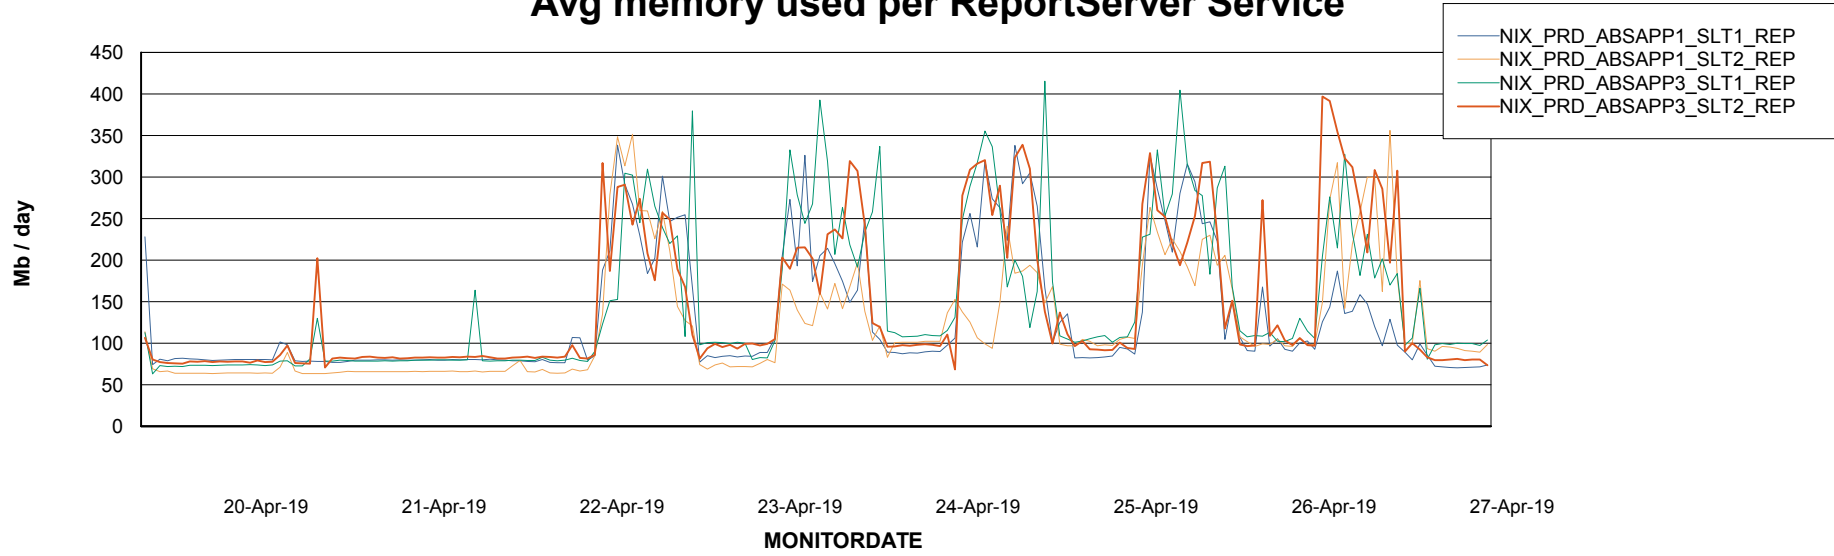

Avg users per day per ABS server

Weekly SLA Customer Report

Customer NIX_Production
Database ID 51

ABSSolute Application ReportServer Services

Avg memory used per ReportServer Service

Weekly SLA Customer Report