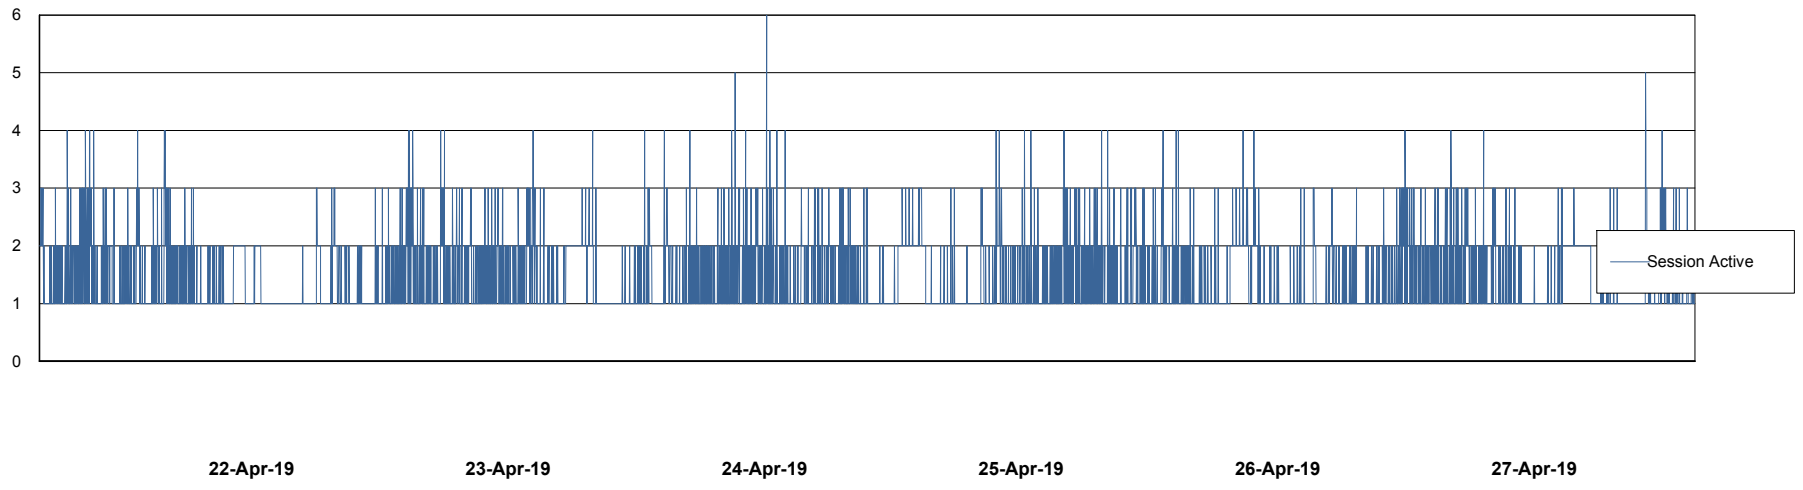

Weekly SLA Customer Report

Customer NIX_Production
Database ID 51

Database Performance NIXDB_BI

Weekly SLA Customer Report

Customer NIX_Production
Database ID 51

Database Performance NIXDB_Production

Weekly SLA Customer Report