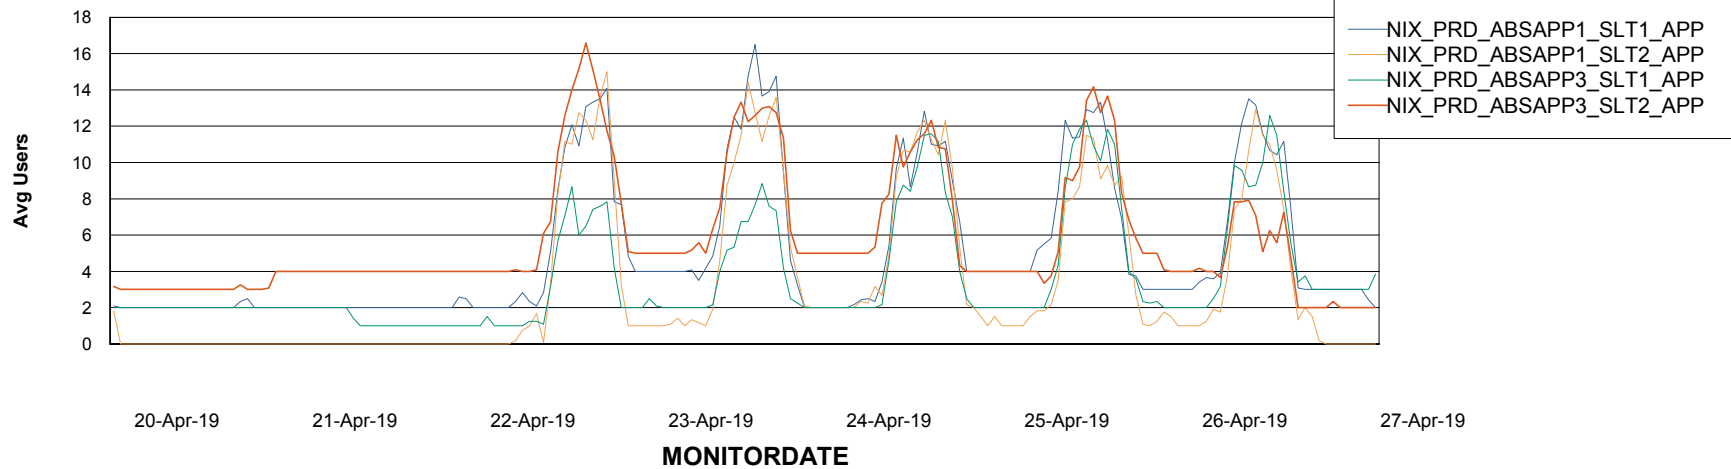

Standby Database Health NIX_Production

Recovery lag for last 7 days

Weekly SLA Customer Report

Customer NIX_Production
Database ID 51

ABSSolute Application Server Services

Avg memory used per ABS Server Service

Avg users per day per ABS server

Weekly SLA Customer Report

Customer NIX_Production
Database ID 51

ABSSolute Application ReportServer Services

Avg memory used per ReportServer Service

Weekly SLA Customer Report