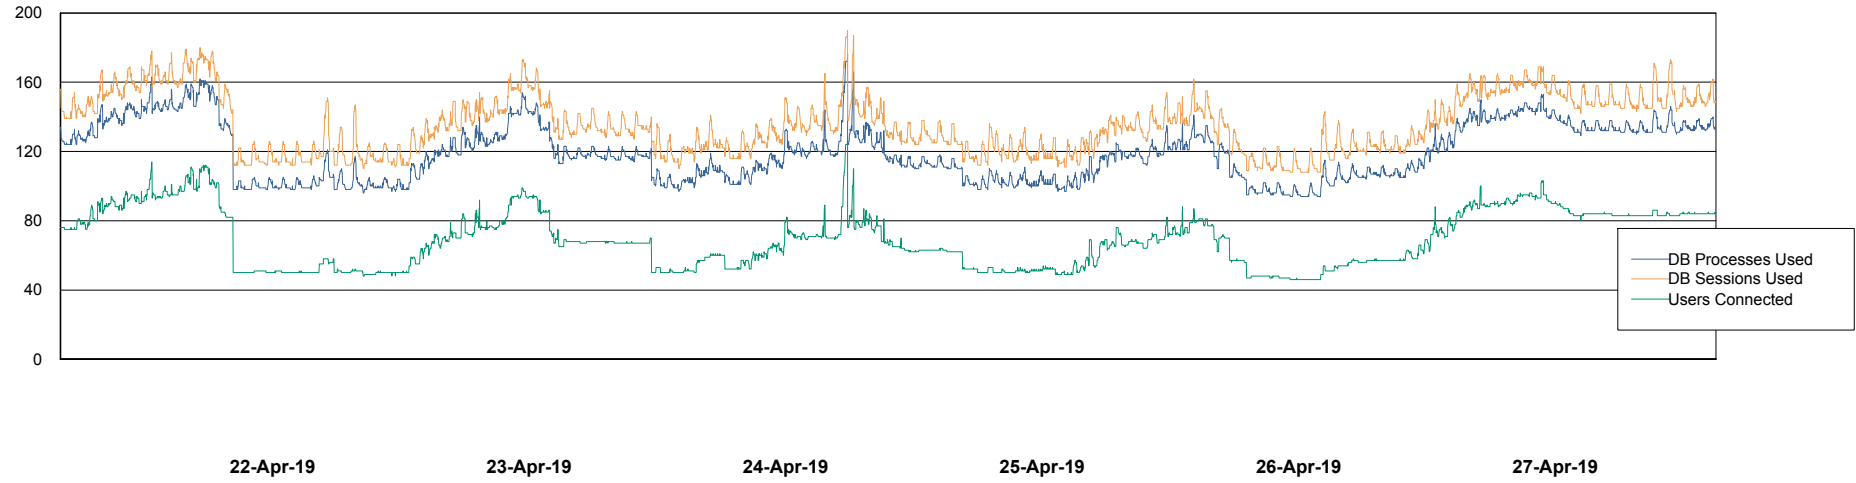

Weekly SLA Customer Report

Customer NIX_Production
Database ID 51

Database Performance NIXDB_BI

Weekly SLA Customer Report

Customer NIX_Production
Database ID 51

Database Performance NIXDB_Production

Weekly SLA Customer Report