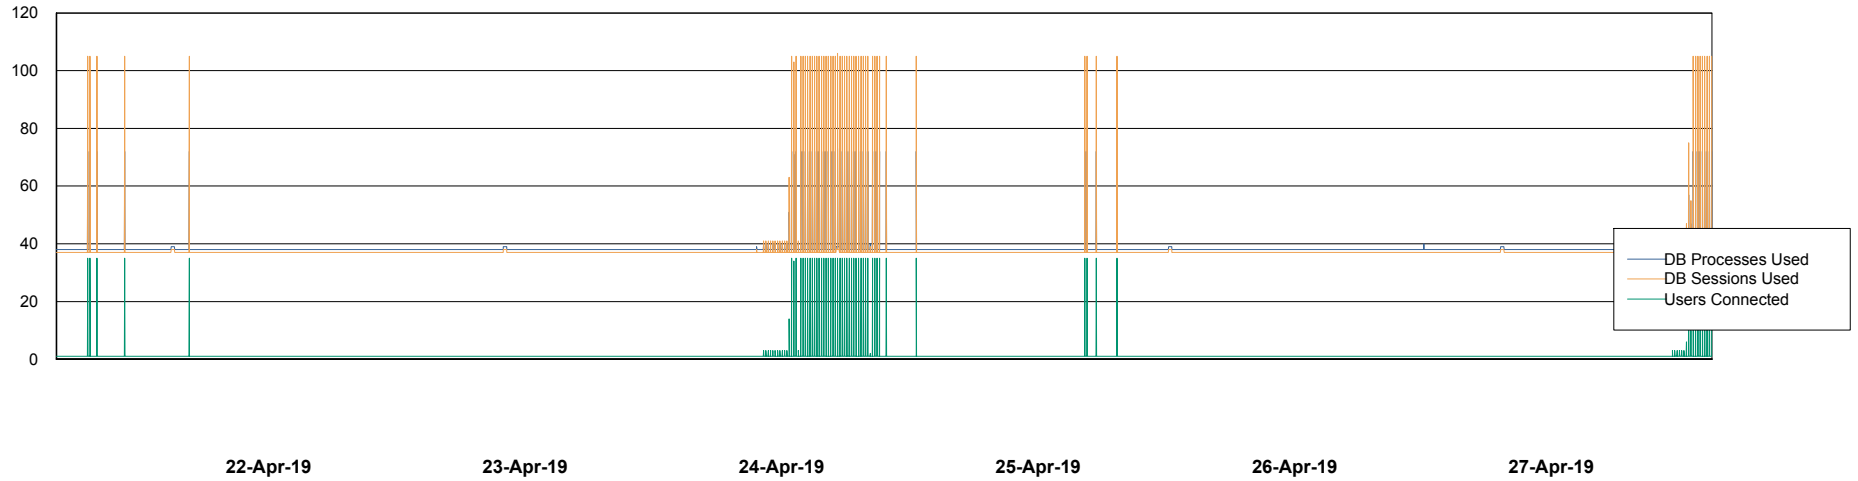

Database Performance NIXDB_Standby