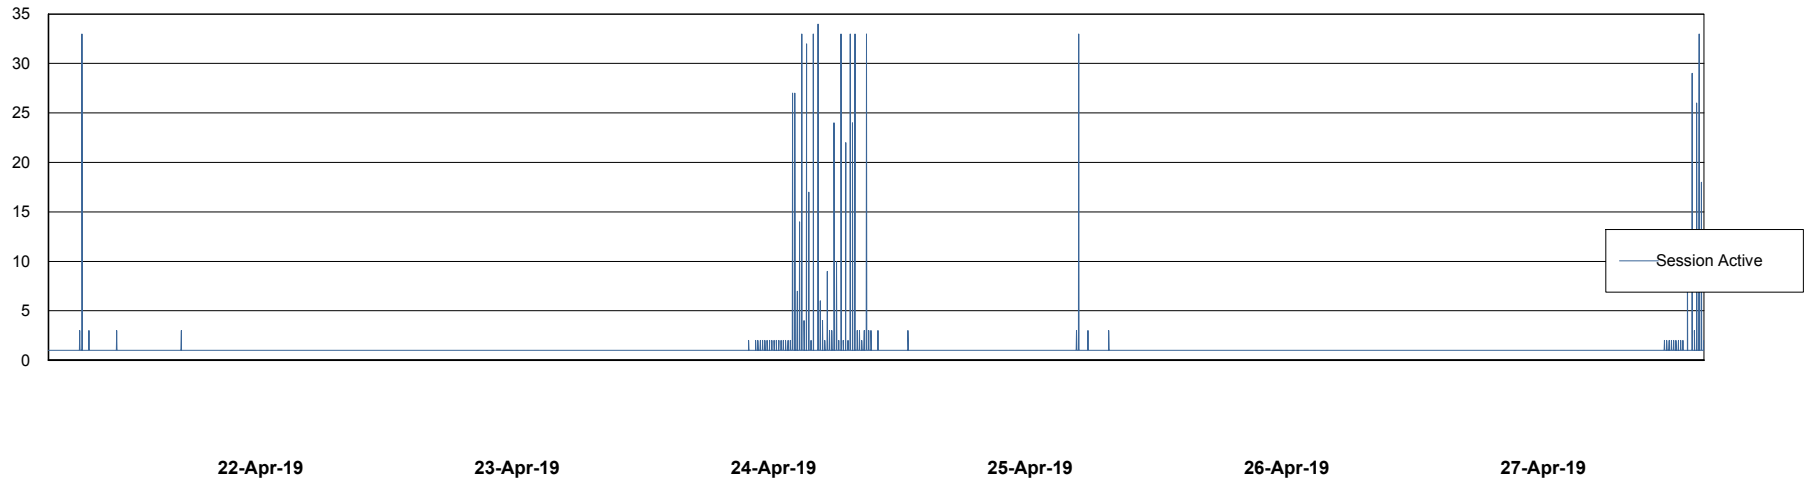

Database Performance NIXDB_Standby