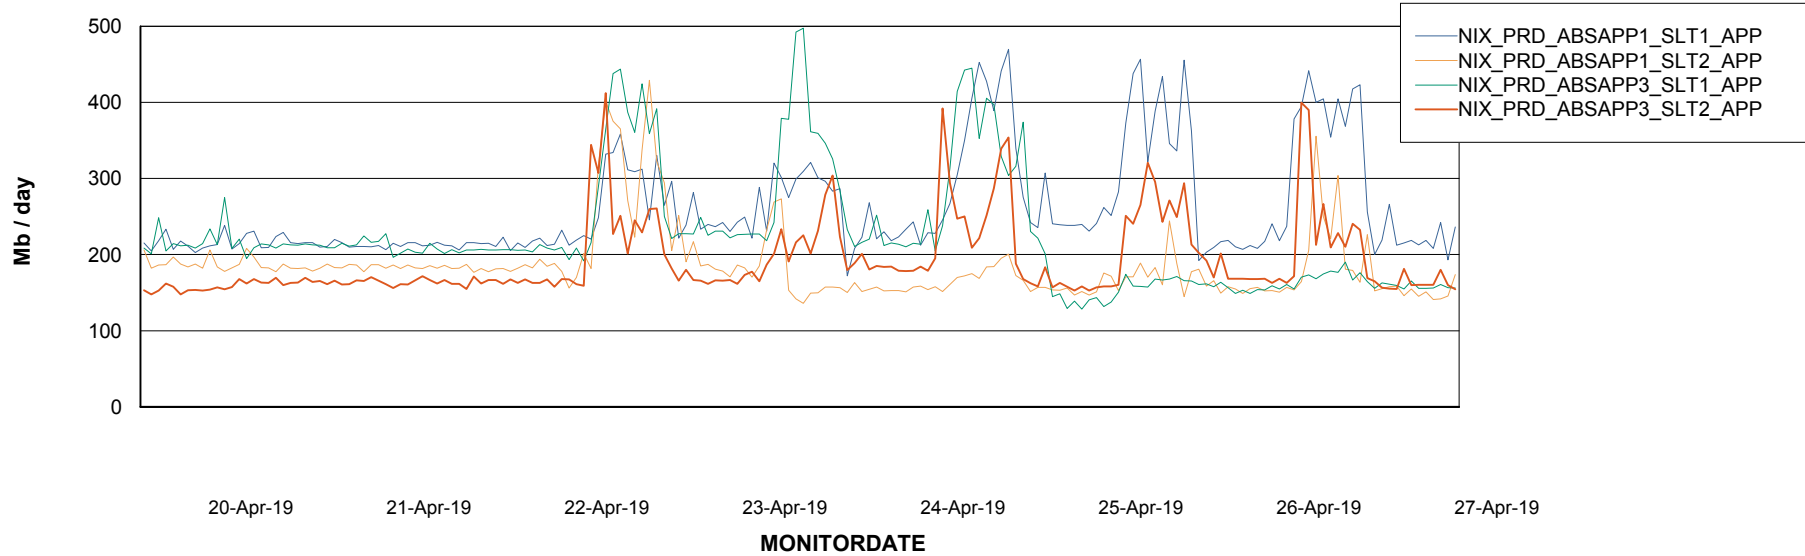

Standby Database Health NIX_Production

Recovery lag for last 7 days

Weekly SLA Customer Report

Customer NIX_Production
Database ID 51

ABSSolute Application Server Services

Avg memory used per ABS Server Service