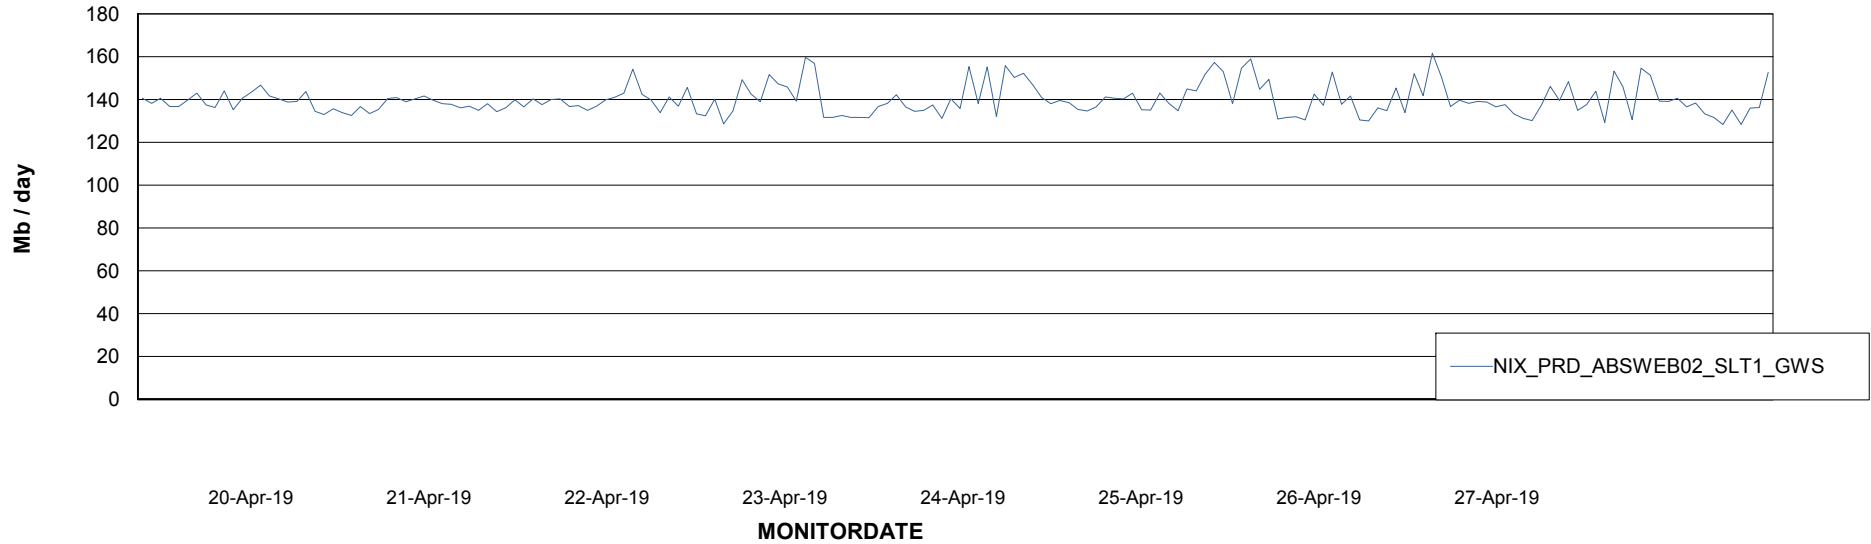

ABSSolute Web Component Services

Avg memory used per ABS Web component