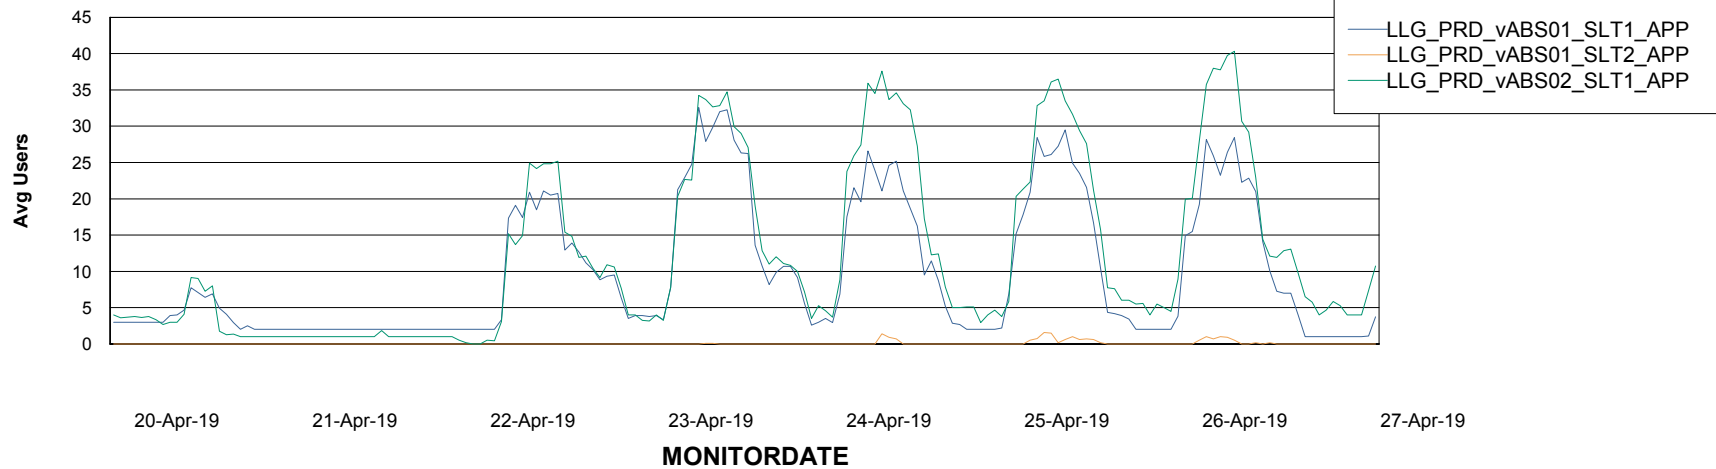

Avg users per day per ABS server