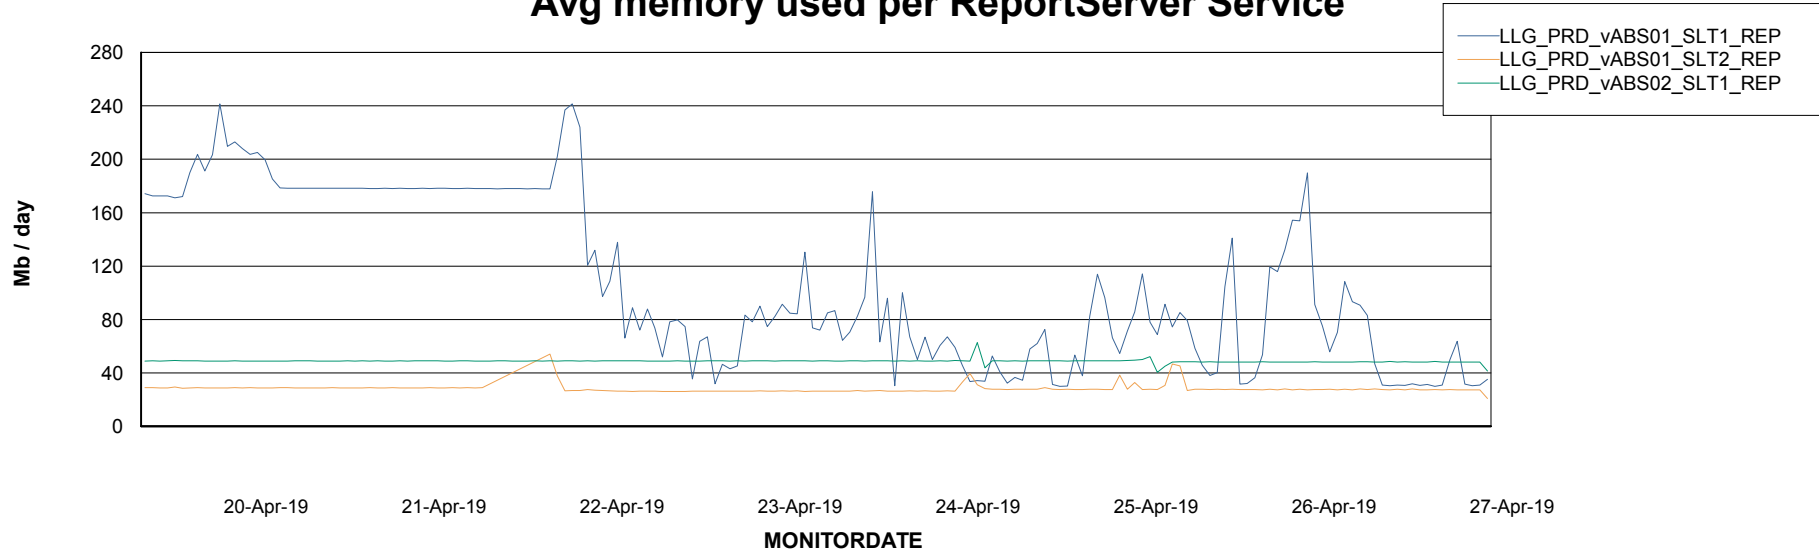

ABSSolute Application ReportServer Services

Avg memory used per ReportServer Service