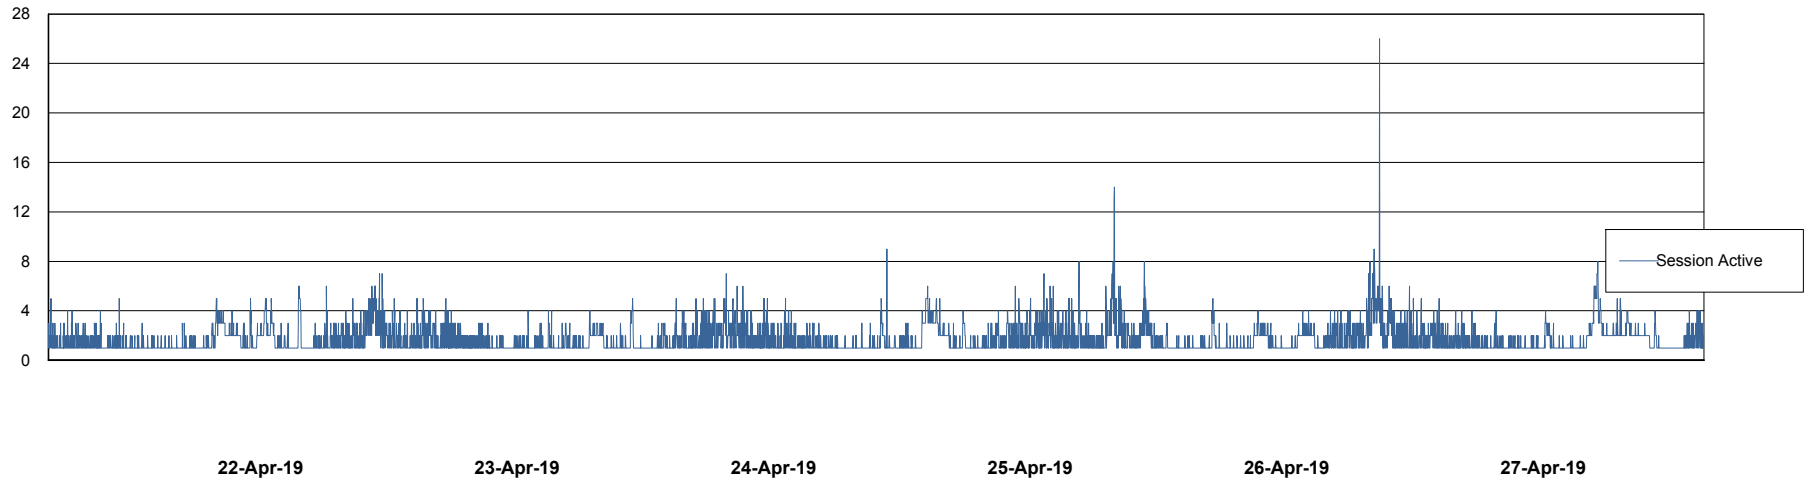

Database Performance LLGDB_Production