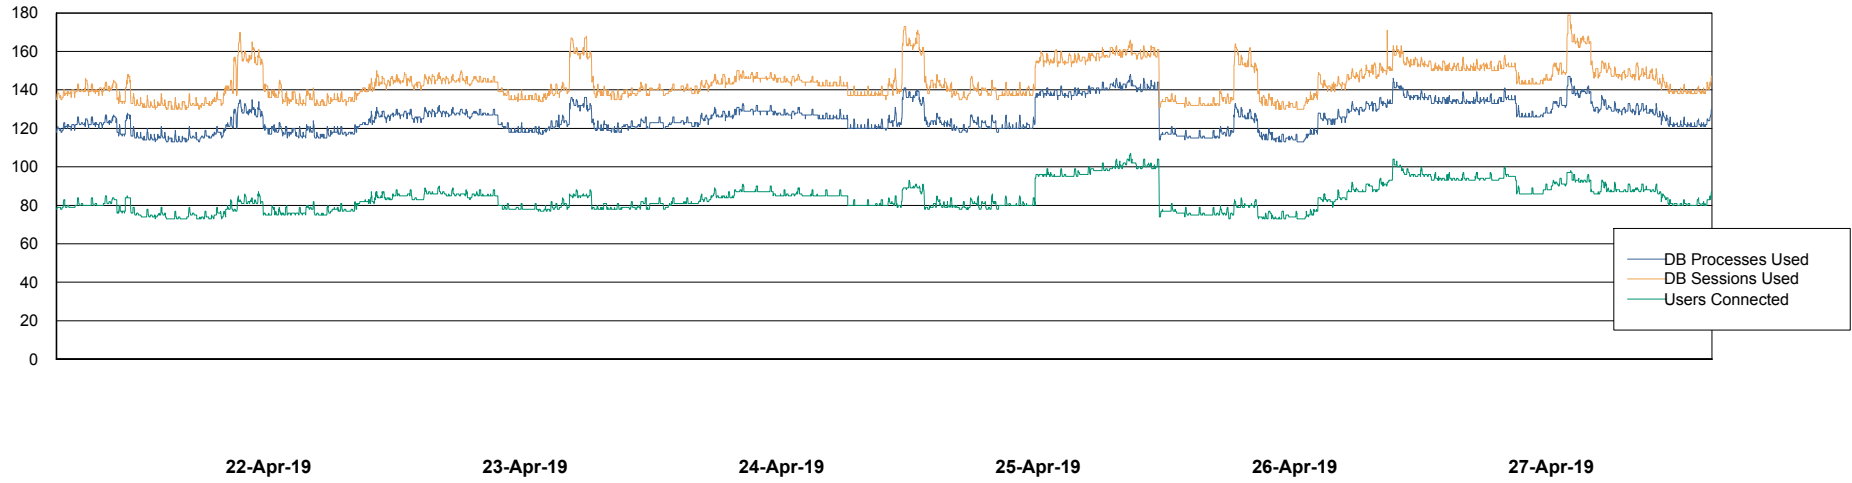

Database Performance LLGDB_Production