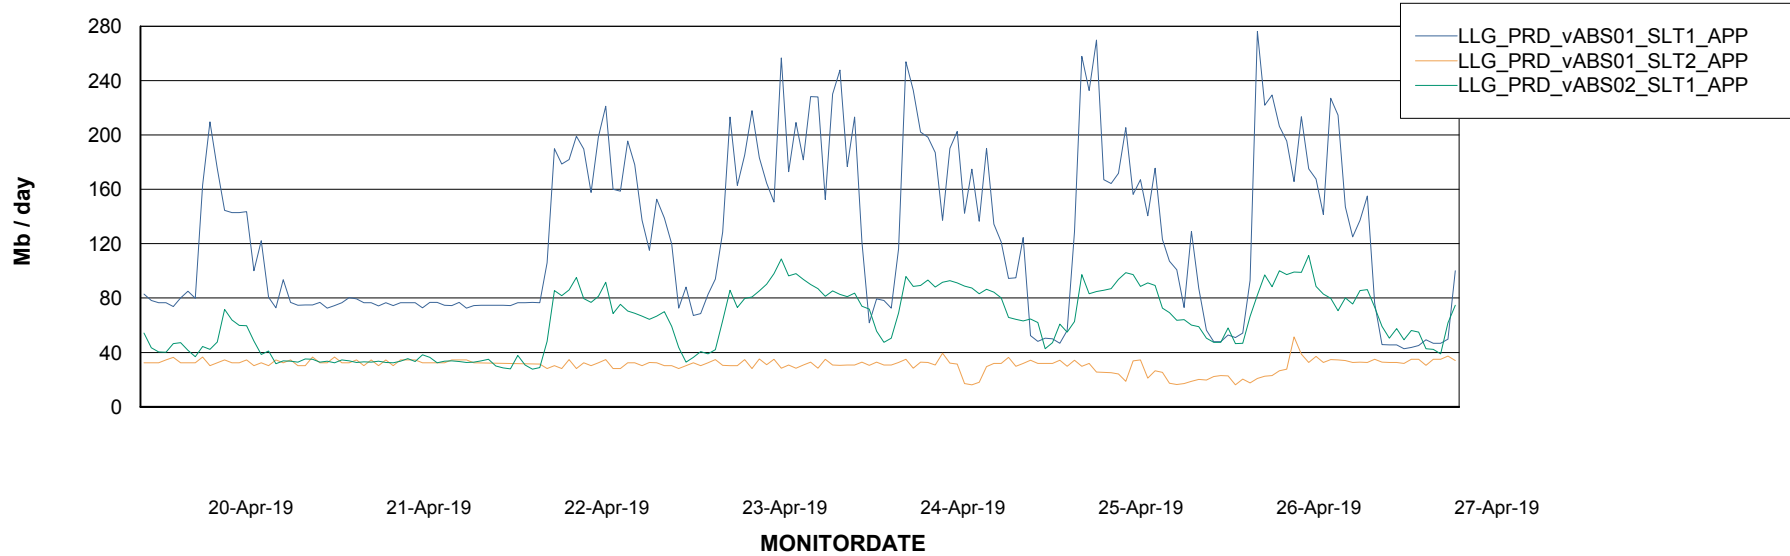

ABSSolute Application Server Services

Avg memory used per ABS Server Service