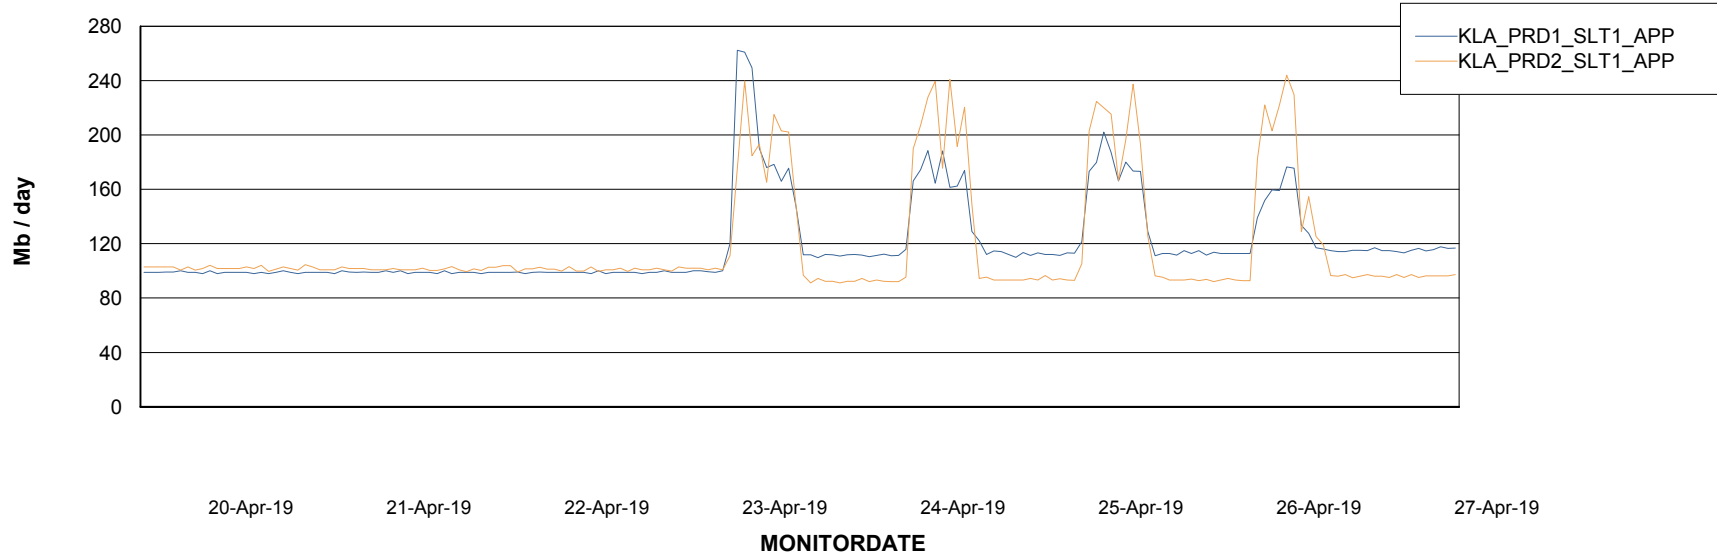

ABSSolute Application Server Services

Avg memory used per ABS Server Service