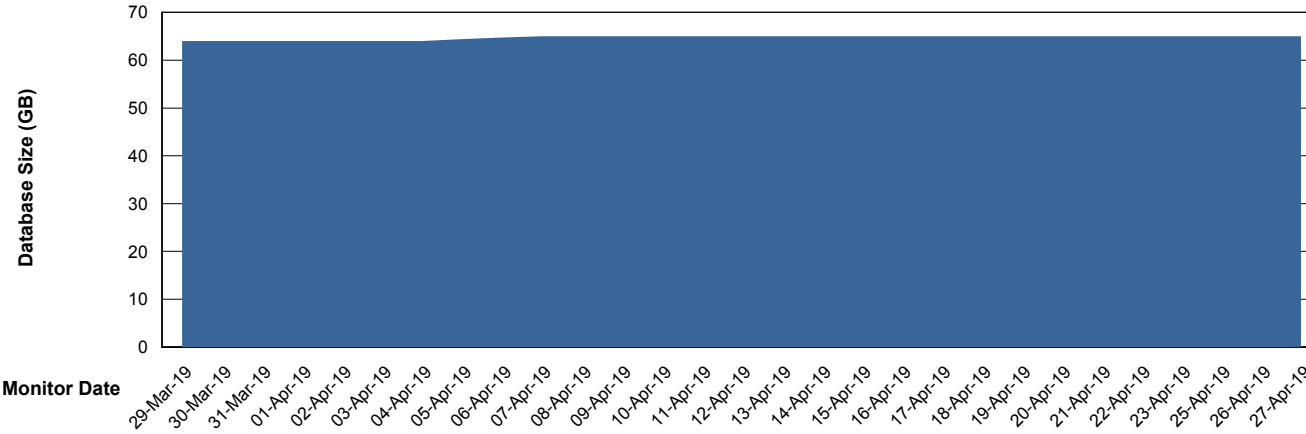

Database growth over last month

Database Tablespace KLADB_Production

Date	Tablespace Name	Filesize (Gb)	Usedsize (Gb)	Percentage free
27-Apr-19	ABSDATA	40	32	20
	INDX	38	30	21
26-Apr-19	ABSDATA	40	32	20
	INDX	38	30	21
25-Apr-19	ABSDATA	40	32	20
	INDX	38	30	21
23-Apr-19	ABSDATA	40	32	20
	INDX	38	30	21
22-Apr-19	ABSDATA	40	32	20
	INDX	38	30	21
21-Apr-19	ABSDATA	40	32	20
	INDX	38	30	21