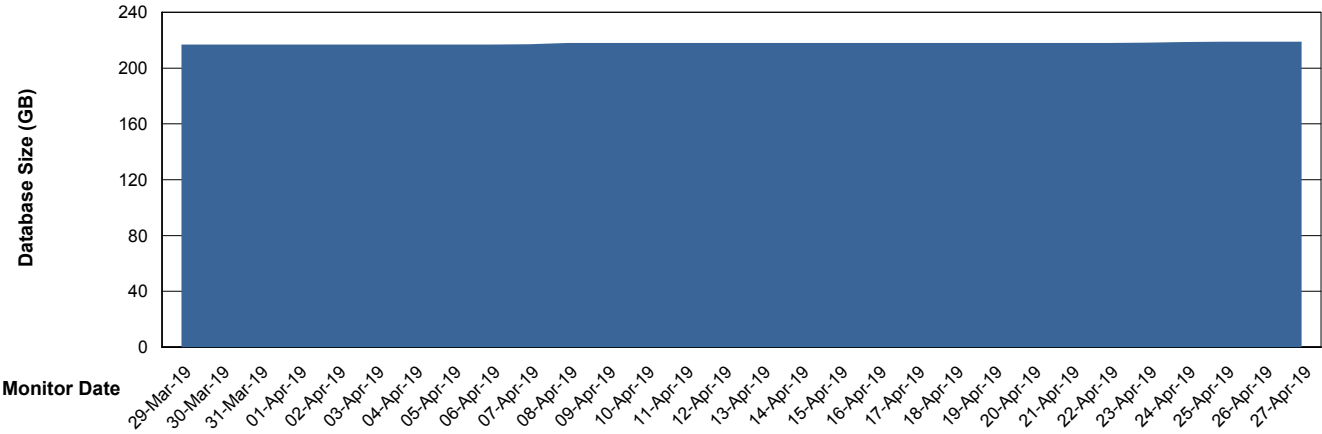

Weekly SLA Customer Report

Customer FIS_Production
Database ID 46

Database Performance FISDB_Production

Weekly SLA Customer Report

Customer FIS_Production
Database ID 46

Database Performance FISDB_Standby

Weekly SLA Customer Report

Customer FIS_Production
 Database ID 46

DATABASE SIZE FISDB_Production

Database growth over last month

Database Tablespace FISDB_Production

Date	Tablespace Name	Filesize (Gb)	Usedsize (Gb)	Percentage free
27-Apr-19	ABSDATA	111	90	19
	INDX	150	129	14
26-Apr-19	ABSDATA	111	90	19
	INDX	150	129	14
25-Apr-19	ABSDATA	111	90	19
	INDX	150	129	14
24-Apr-19	ABSDATA	111	90	19
	INDX	150	129	14
23-Apr-19	ABSDATA	111	90	19
	INDX	150	129	14
22-Apr-19	ABSDATA	111	90	19
	INDX	150	129	14
21-Apr-19	ABSDATA	111	90	19
	INDX	150	129	14