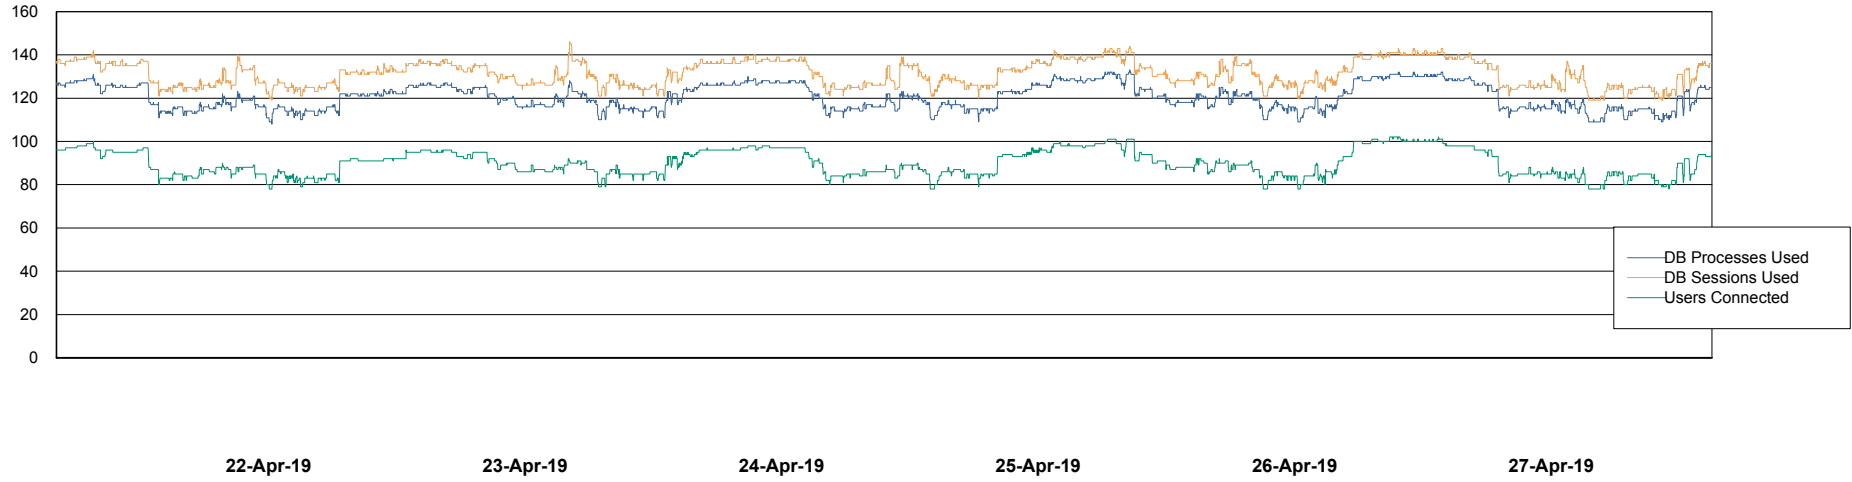

Harddisk Usage FIS_PRD_ORACLE2

	Free disk space on c: (%)	Total disk space on c: (Gb)	Free disk space on l: (%)	Total disk space on l: (Gb)	Free disk space on o: (%)	Total disk space on o: (Gb)
27-Apr-19	67	279	19	279	3	373
26-Apr-19	67	279	19	279	3	373
25-Apr-19	67	279	19	279	3	373
24-Apr-19	67	279	19	279	3	373
23-Apr-19	67	279	19	279	3	373
22-Apr-19	67	279	19	279	3	373
21-Apr-19	67	279	19	279	3	373

Weekly SLA Customer Report

Customer FIS_Production
Database ID 46

Database Performance FISDB_Production

Weekly SLA Customer Report

Customer FIS_Production
Database ID 46

Database Performance FISDB_Standby

Weekly SLA Customer Report