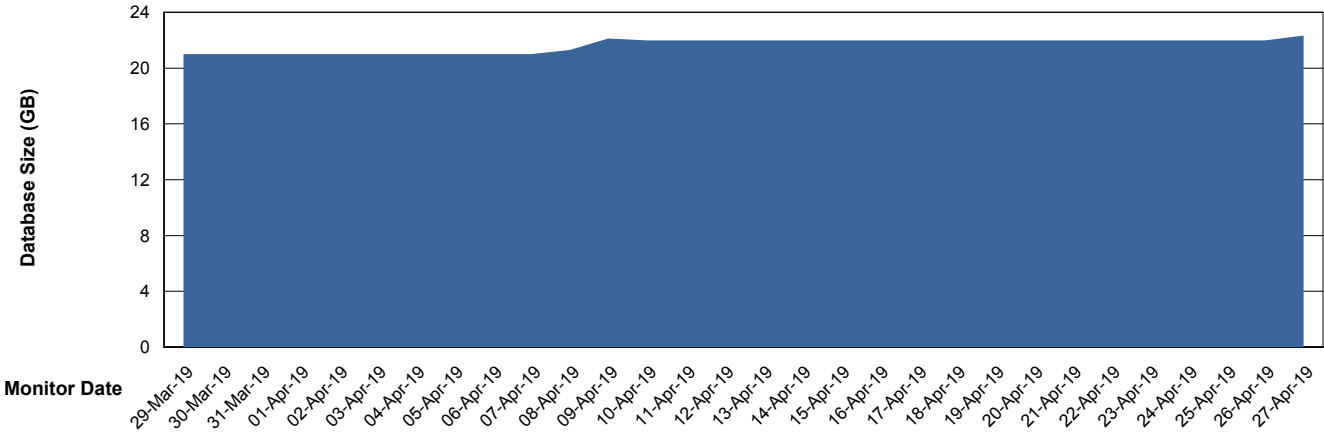

Weekly SLA Customer Report

Customer ELJ Production
Database ID 72

Database Performance ELJDB_Production

Weekly SLA Customer Report

Customer ELJ Production
Database ID 72

Database Performance ELJDB_Standby

Weekly SLA Customer Report

Customer ELJ Production
 Database ID 72

DATABASE SIZE ELJDB_Production

Database growth over last month

Database Tablespace ELJDB_Production

Date	Tablespace Name	Filesize (Gb)	Usedsize (Gb)	Percentage free
27-Apr-19	ABSDATA	24	18	25
	INDX	4	1	75
26-Apr-19	ABSDATA	24	18	25
	INDX	4	1	75
25-Apr-19	ABSDATA	24	18	25
	INDX	4	1	75
24-Apr-19	ABSDATA	24	18	25
	INDX	4	1	75
23-Apr-19	ABSDATA	24	18	25
	INDX	4	1	75
22-Apr-19	ABSDATA	24	18	25
	INDX	4	1	75
21-Apr-19	ABSDATA	20	18	10
	INDX	4	1	75