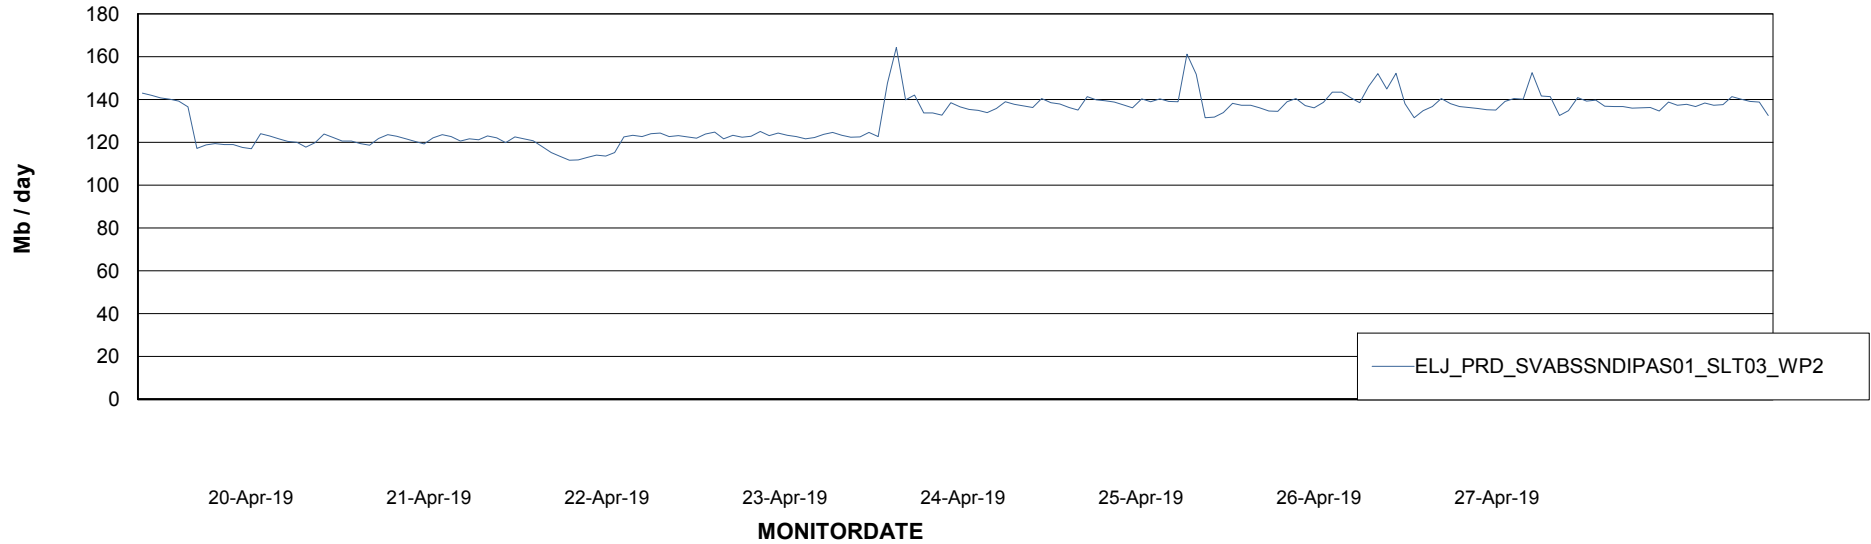

ABSSolute Application ReportServer Services

Avg memory used per ReportServer Service

Weekly SLA Customer Report

Customer ELJ Production
Database ID 72

ABSSolute Web Component Services

Avg memory used per ABS Web component