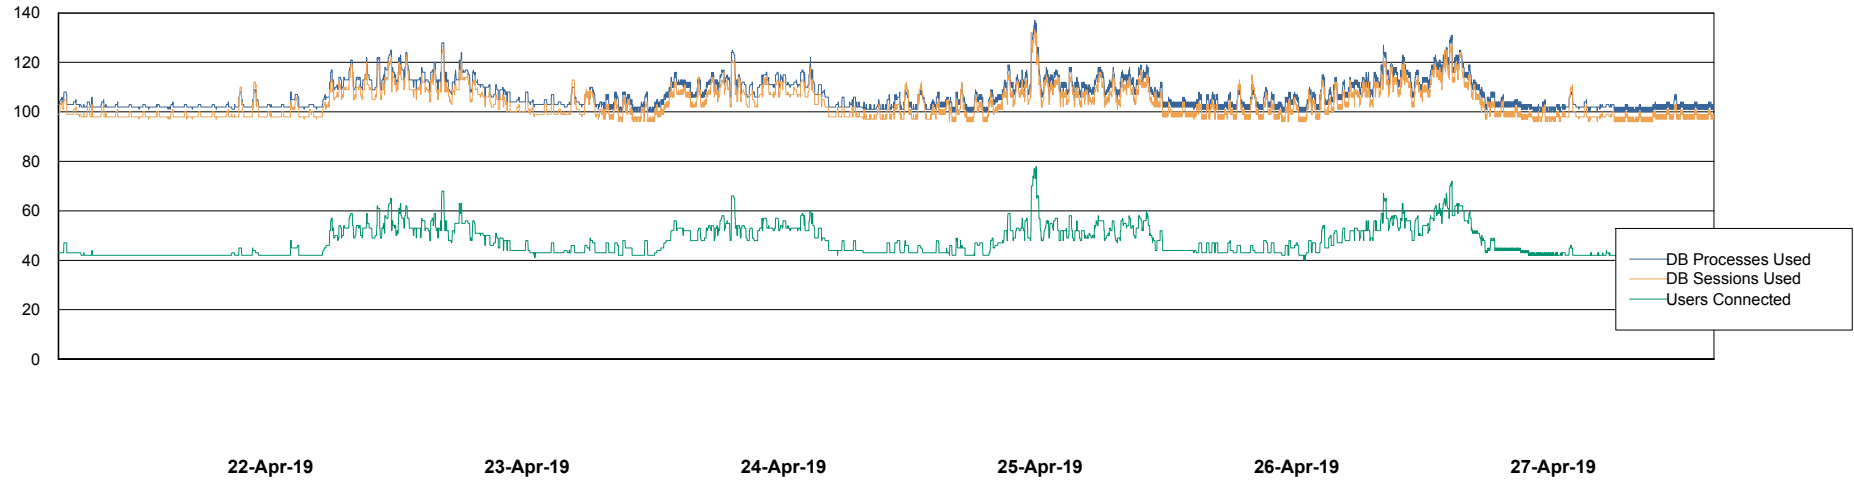

Database Performance ELJDB_Production