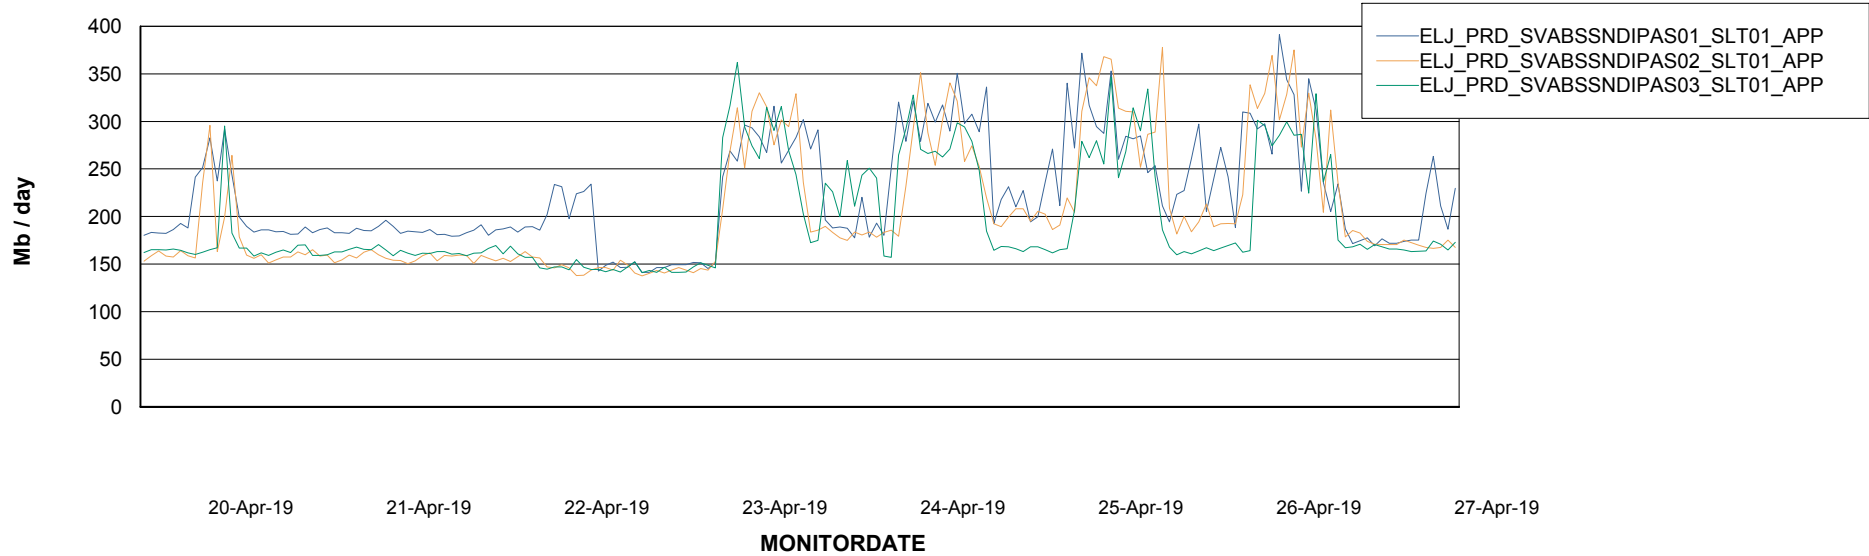

ABSSolute Application Server Services

Avg memory used per ABS Server Service