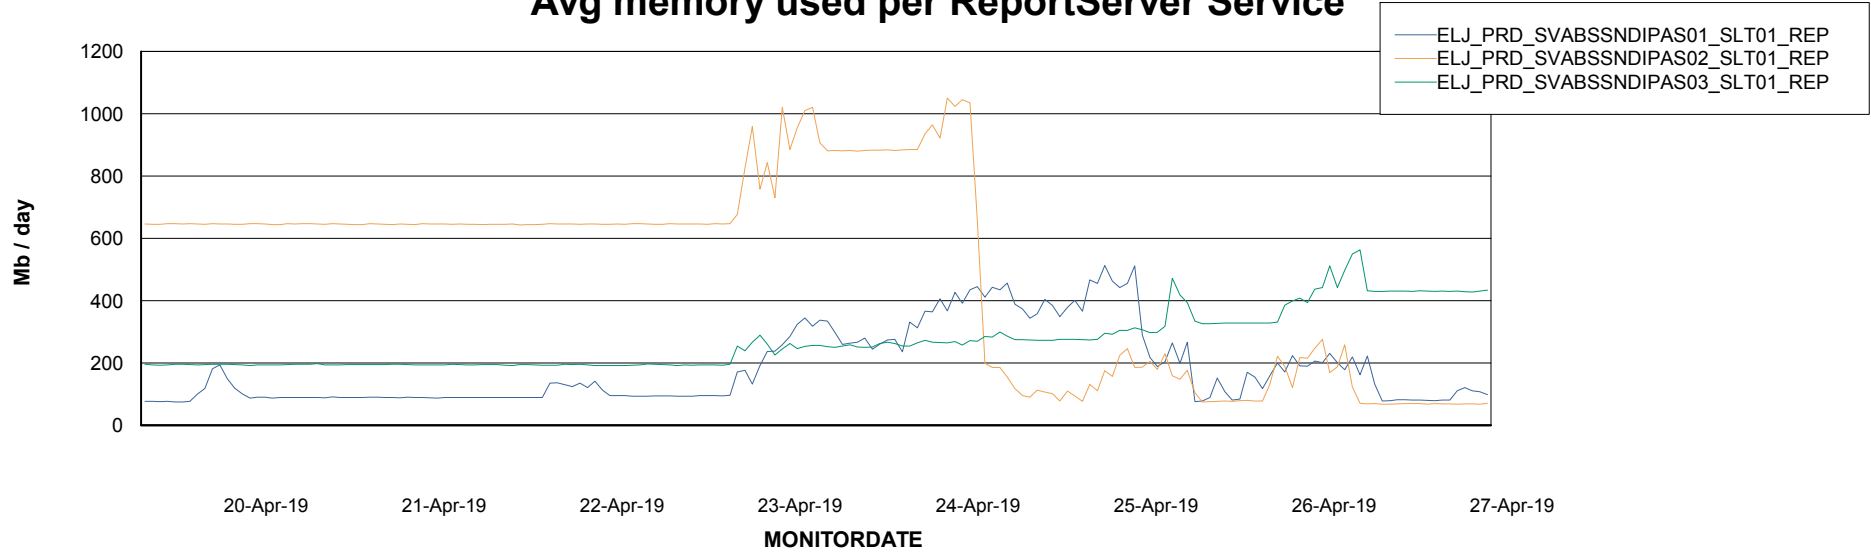

ABSSolute Application ReportServer Services

Avg memory used per ReportServer Service