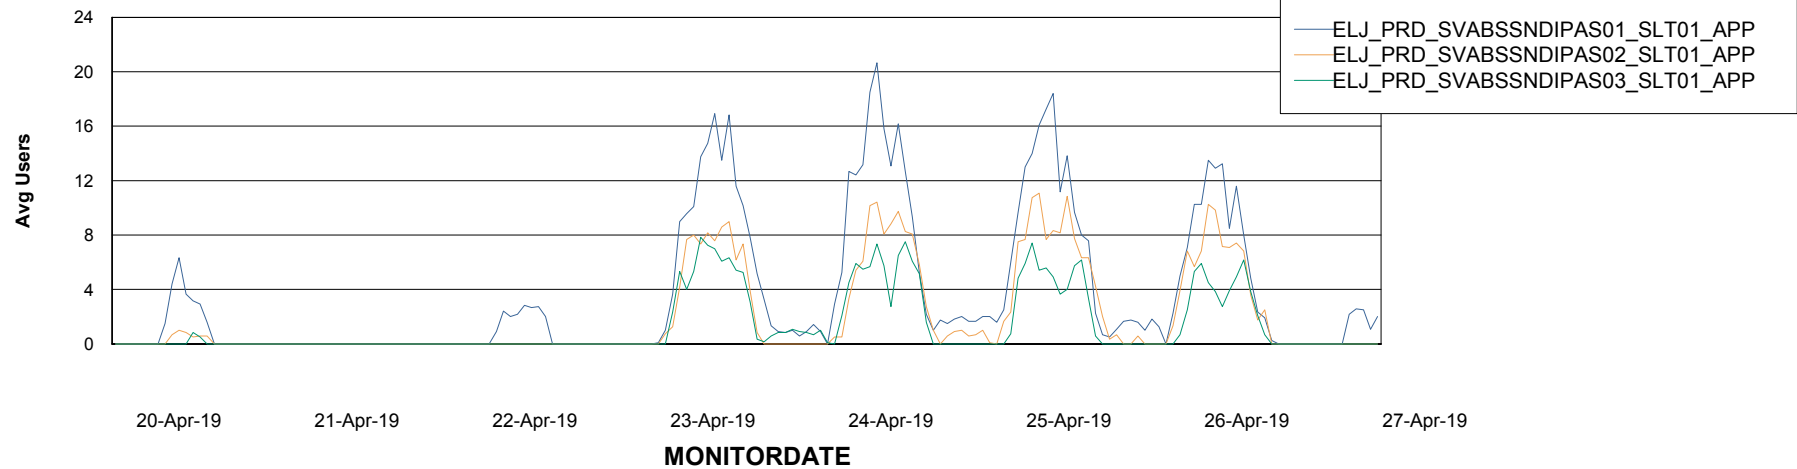

Weekly SLA Customer Report

Customer ELJ Production
Database ID 72

ABSSolute Application Server Services

Avg memory used per ABS Server Service

Avg users per day per ABS server

Weekly SLA Customer Report

Customer ELJ Production
Database ID 72