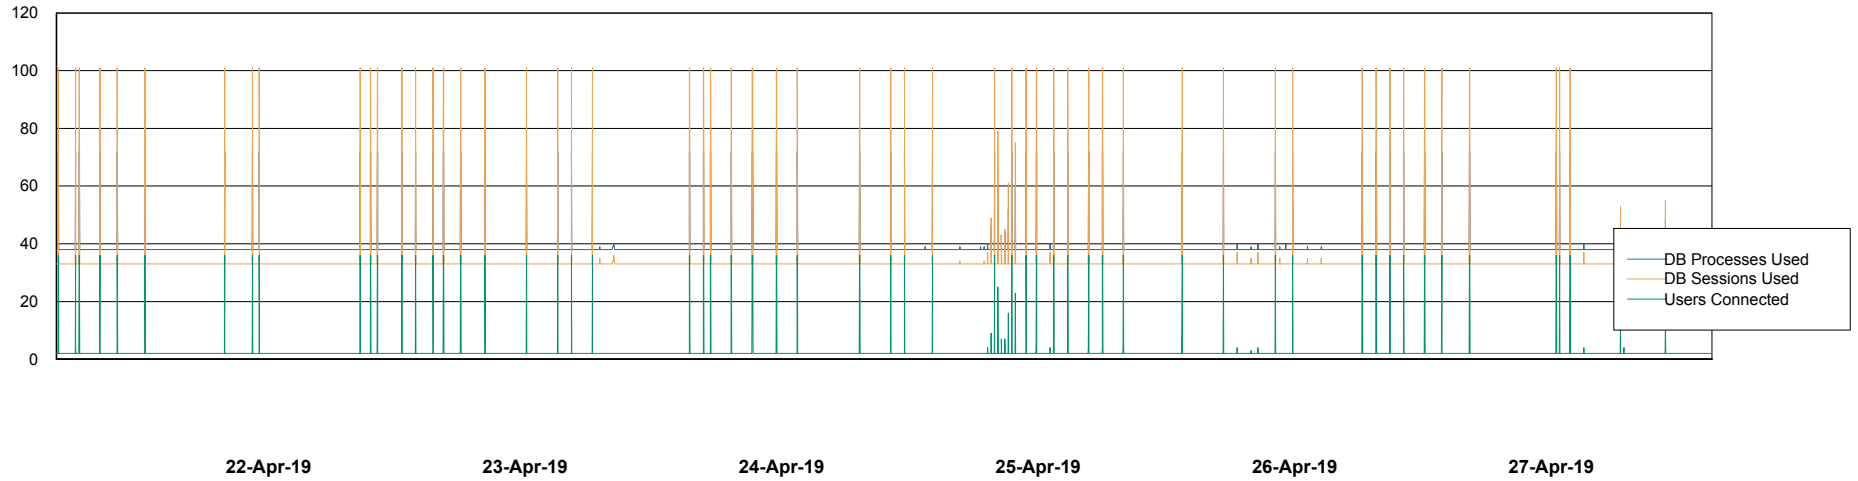

Weekly SLA Customer Report

Customer ECL Production
Database ID 77

Database Performance ECLDB_Production

Weekly SLA Customer Report

Customer ECL Production
Database ID 77

Database Performance ECLDB_Standby

Weekly SLA Customer Report