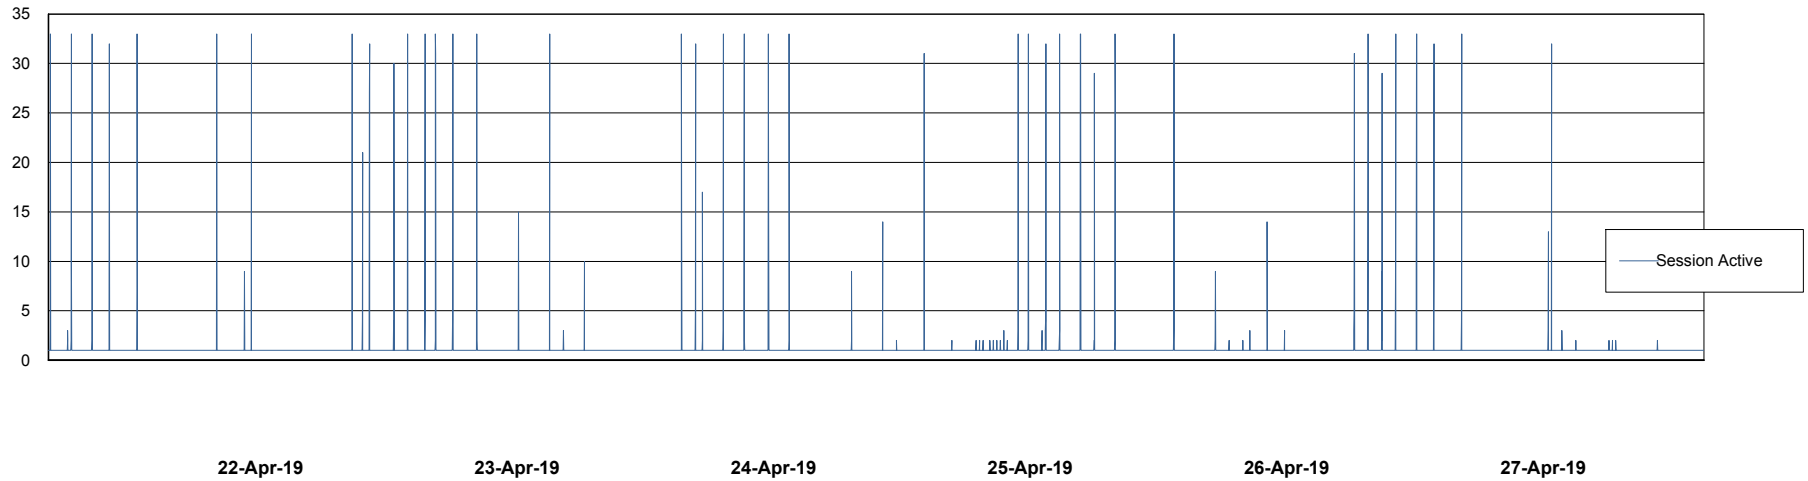

Weekly SLA Customer Report

Customer ECL Production
Database ID 77

Database Performance ECLDB_Production

Weekly SLA Customer Report

Customer ECL Production
Database ID 77

Database Performance ECLDB_Standby

Weekly SLA Customer Report