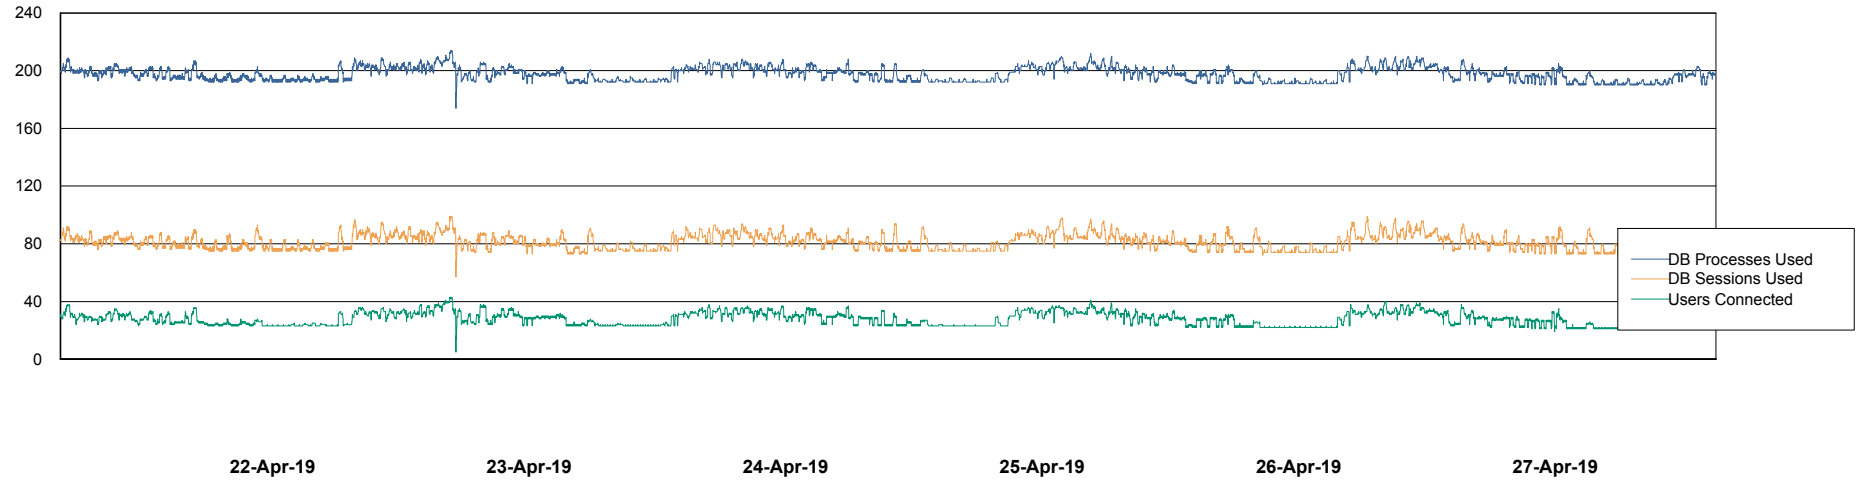

Weekly SLA Customer Report

Customer ECL Production
Database ID 77

Database Performance ECLDB_Production

Weekly SLA Customer Report

Customer ECL Production
Database ID 77

Database Performance ECLDB_Standby

Weekly SLA Customer Report