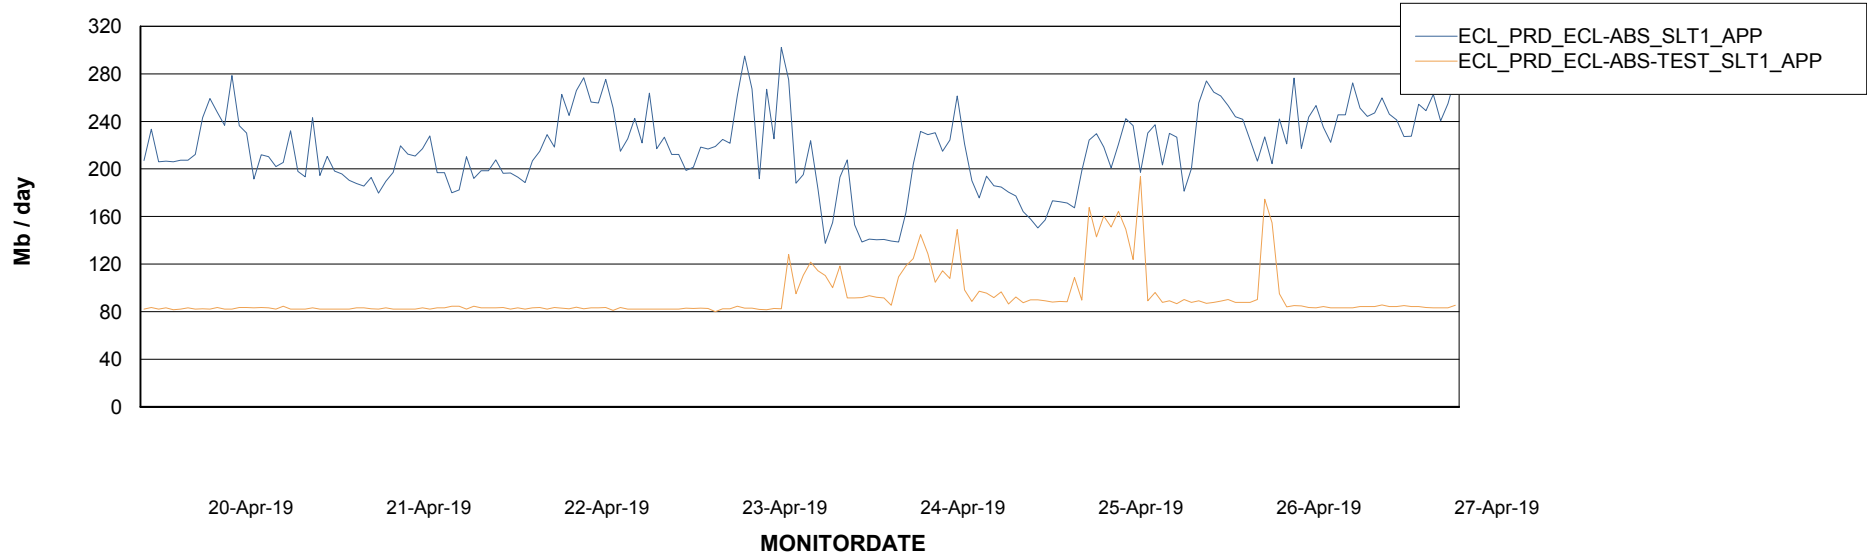

ABSSolute Application Server Services

Avg memory used per ABS Server Service