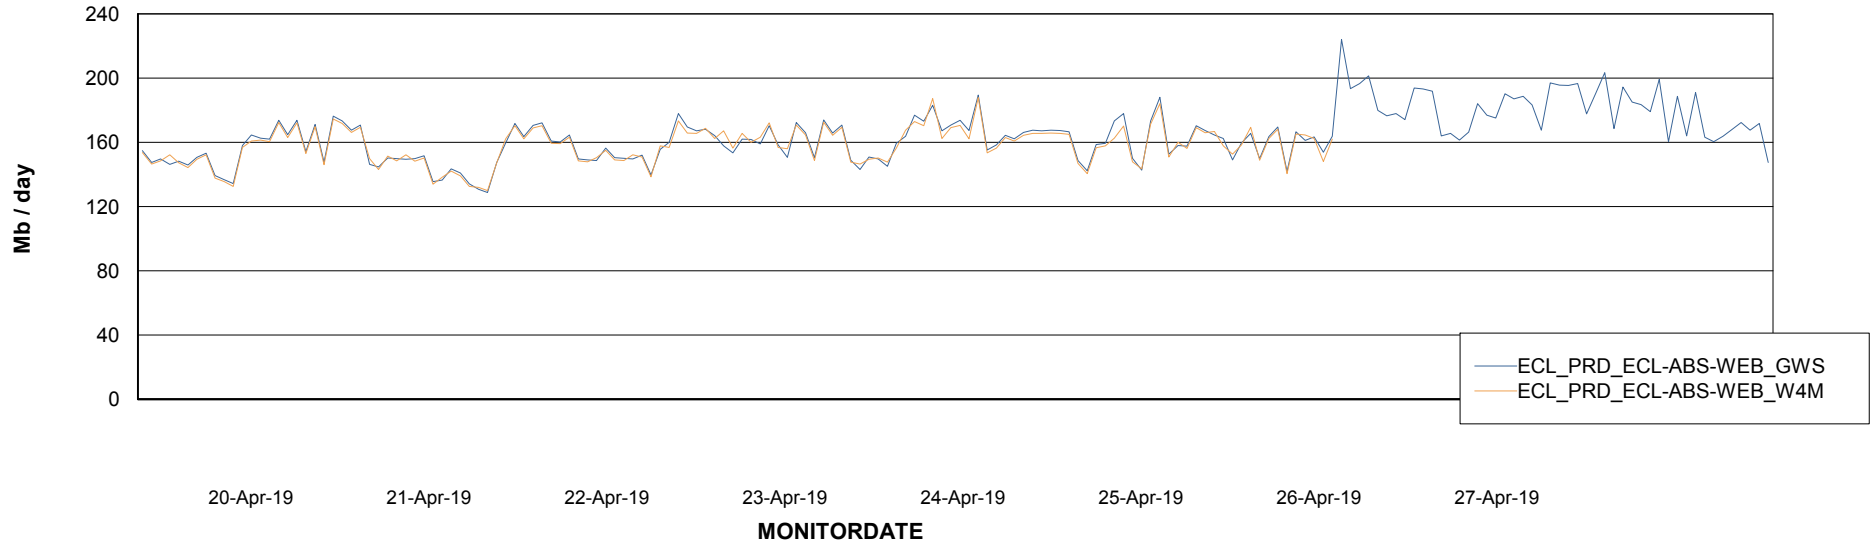

ABSSolute Web Component Services

Avg memory used per ABS Web component