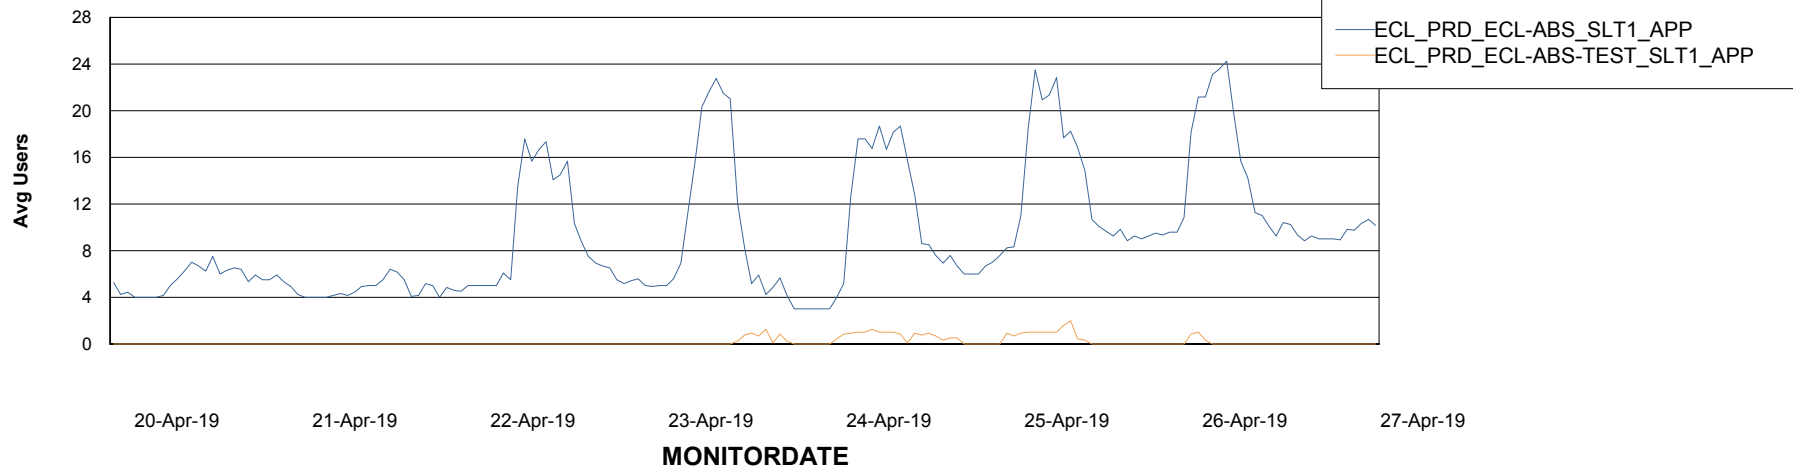

Avg users per day per ABS server