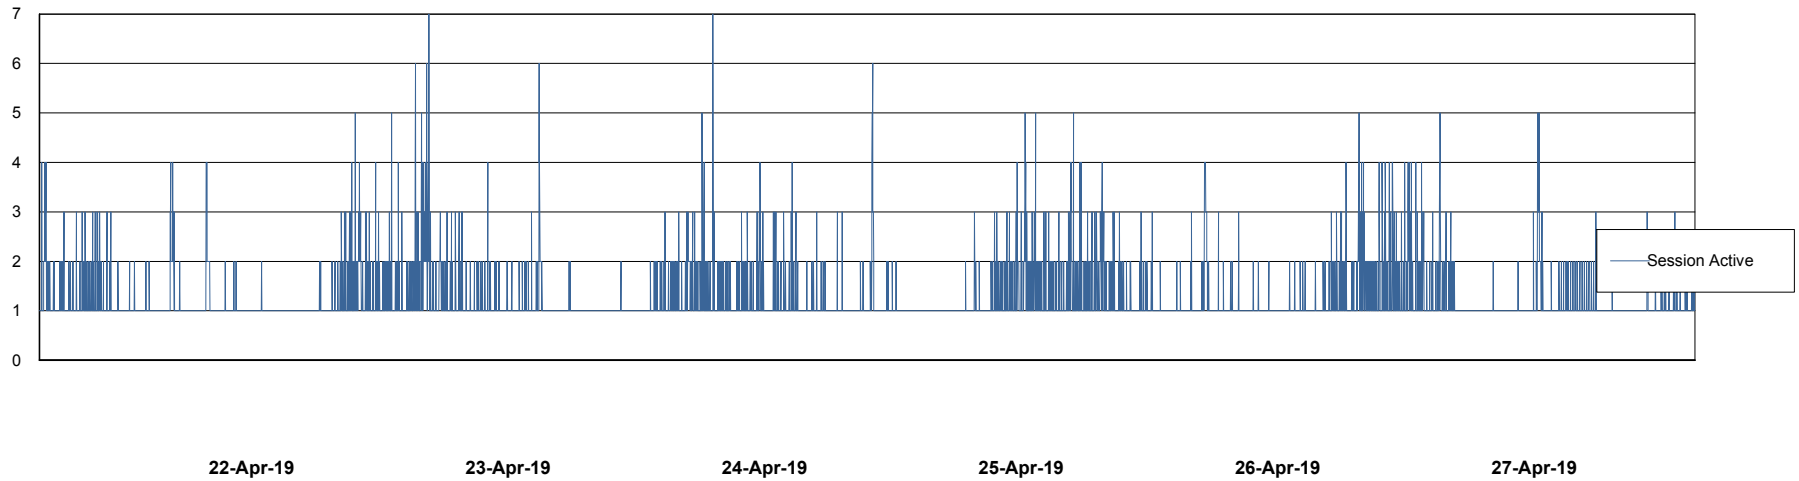

Weekly SLA Customer Report

Customer ECL Production
Database ID 77

Harddisk Usage ECL_PRD_ECL-ABS-WEB

	Free disk space on c: (%)	Total disk space on c: (Gb)
27-Apr-19	75	127
26-Apr-19	75	127
25-Apr-19	75	127
24-Apr-19	75	127
23-Apr-19	75	127
22-Apr-19	75	127
21-Apr-19	75	127

Weekly SLA Customer Report

Customer ECL Production
Database ID 77

Database Performance ECLDB_Production

Weekly SLA Customer Report

Customer ECL Production
Database ID 77

Database Performance ECLDB_Standby

Weekly SLA Customer Report