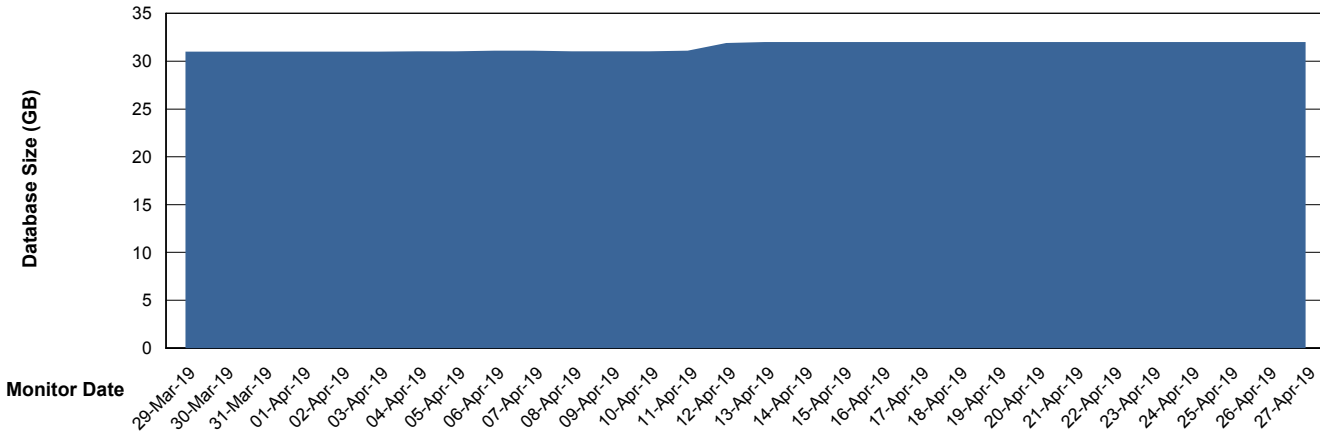

Weekly SLA Customer Report

Customer ECL Production
Database ID 77

Database Performance ECLDB_Production

Weekly SLA Customer Report

Customer ECL Production
Database ID 77

Database Performance ECLDB_Standby

Weekly SLA Customer Report

Customer ECL Production
 Database ID 77

DATABASE SIZE ECLDB_Production

Database growth over last month

Database Tablespace ECLDB_Production

Date	Tablespace Name	Filesize (Gb)	Usedsize (Gb)	Percentage free
27-Apr-19	ABSDATA	33	29	12
	INDX	8	1	88
26-Apr-19	ABSDATA	33	29	12
	INDX	8	1	88
25-Apr-19	ABSDATA	33	29	12
	INDX	8	1	88
24-Apr-19	ABSDATA	33	29	12
	INDX	8	1	88
23-Apr-19	ABSDATA	33	29	12
	INDX	8	1	88
22-Apr-19	ABSDATA	33	29	12
	INDX	8	1	88
21-Apr-19	ABSDATA	33	29	12
	INDX	8	1	88