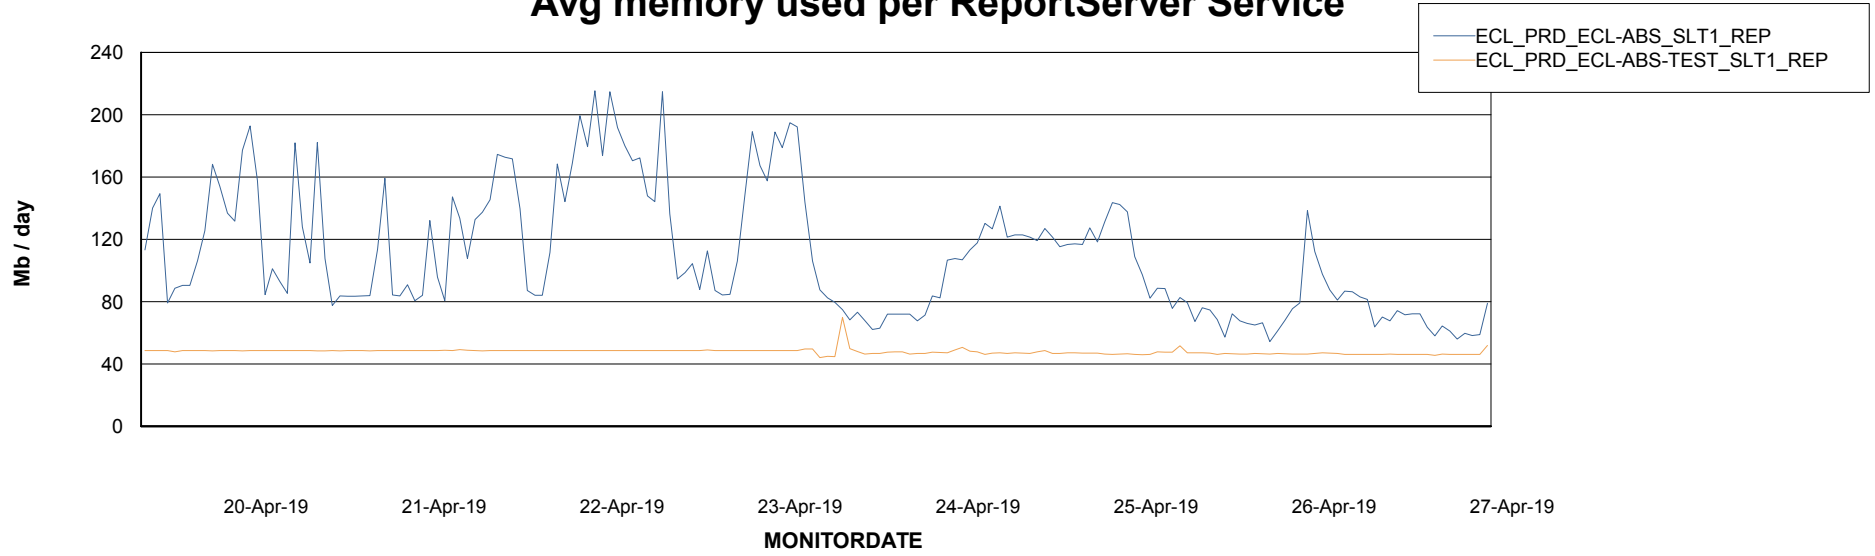

Avg memory used per ABS Server Service

Avg users per day per ABS server

Weekly SLA Customer Report

Customer ECL Production
Database ID 77

ABSSolute Application ReportServer Services

Avg memory used per ReportServer Service