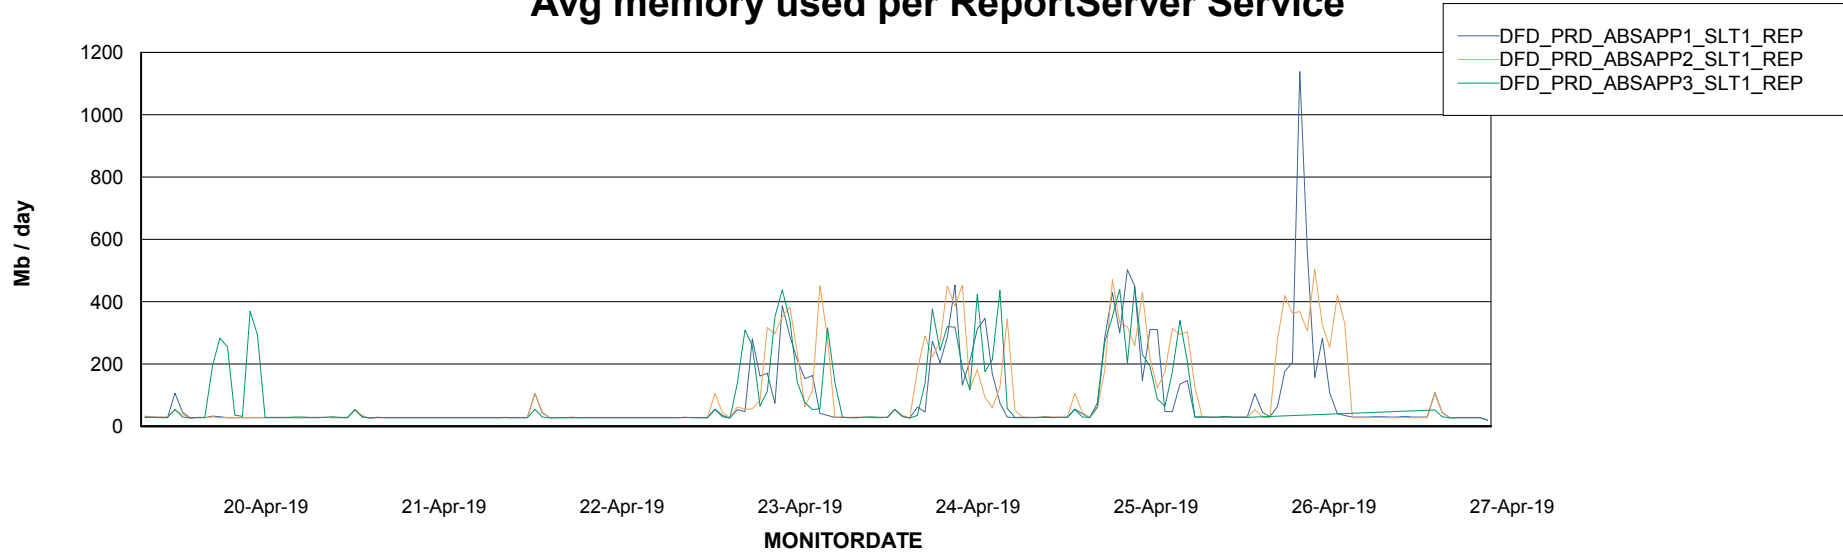

ABSSolute Application ReportServer Services

Avg memory used per ReportServer Service