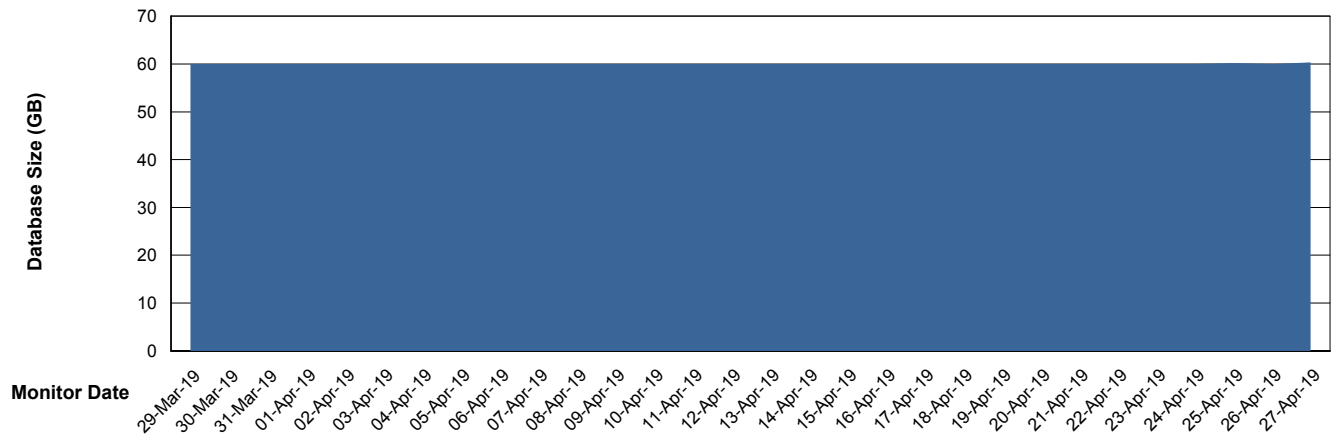

# Weekly SLA Customer Report

Customer DFD Production  
Database ID 39

DATABASE SIZE DFDDDB\_Production

### Database growth over last month

DATABASE SIZE DFDDDBI\_Production

### Database growth over last month