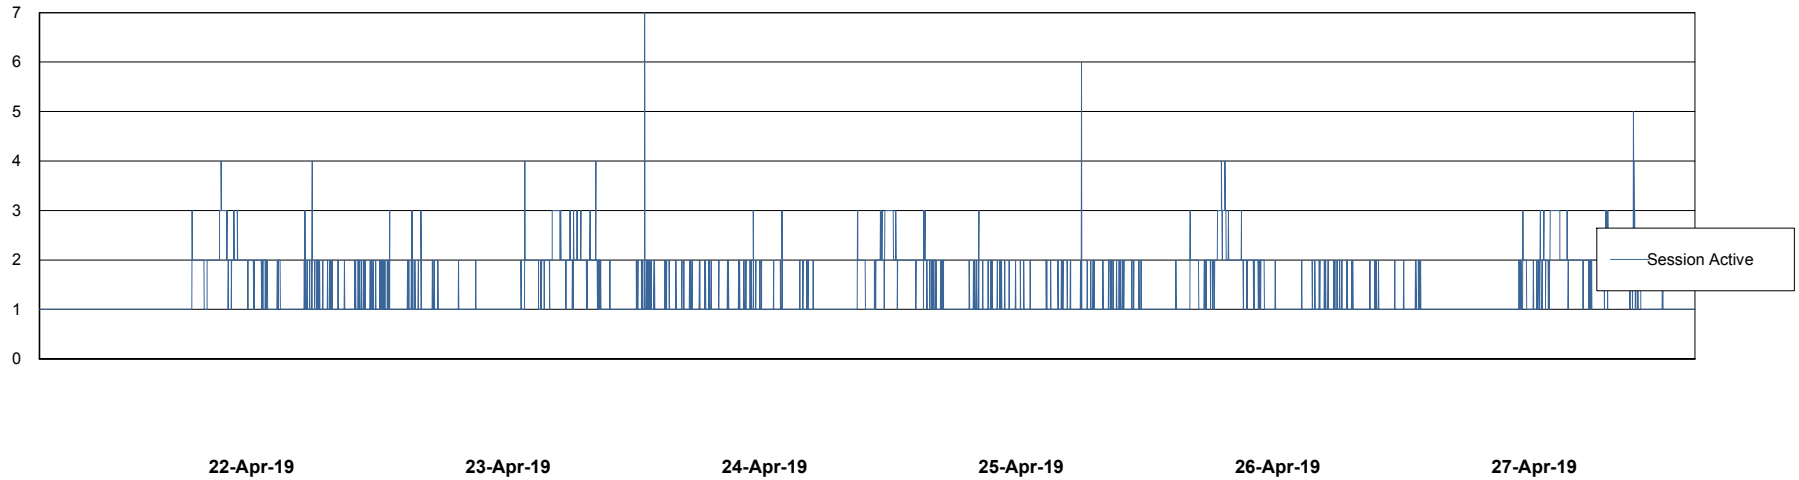

Database Performance DFDDB_Production