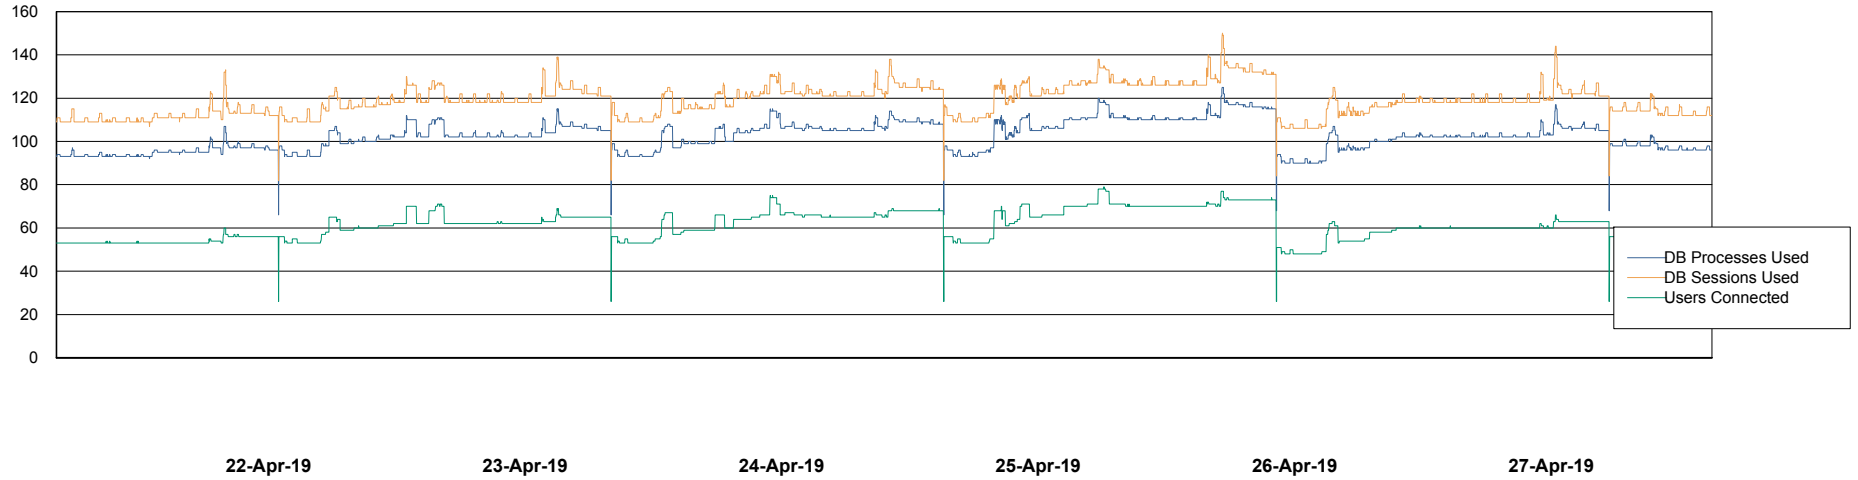

Database Performance DFDDB_Production