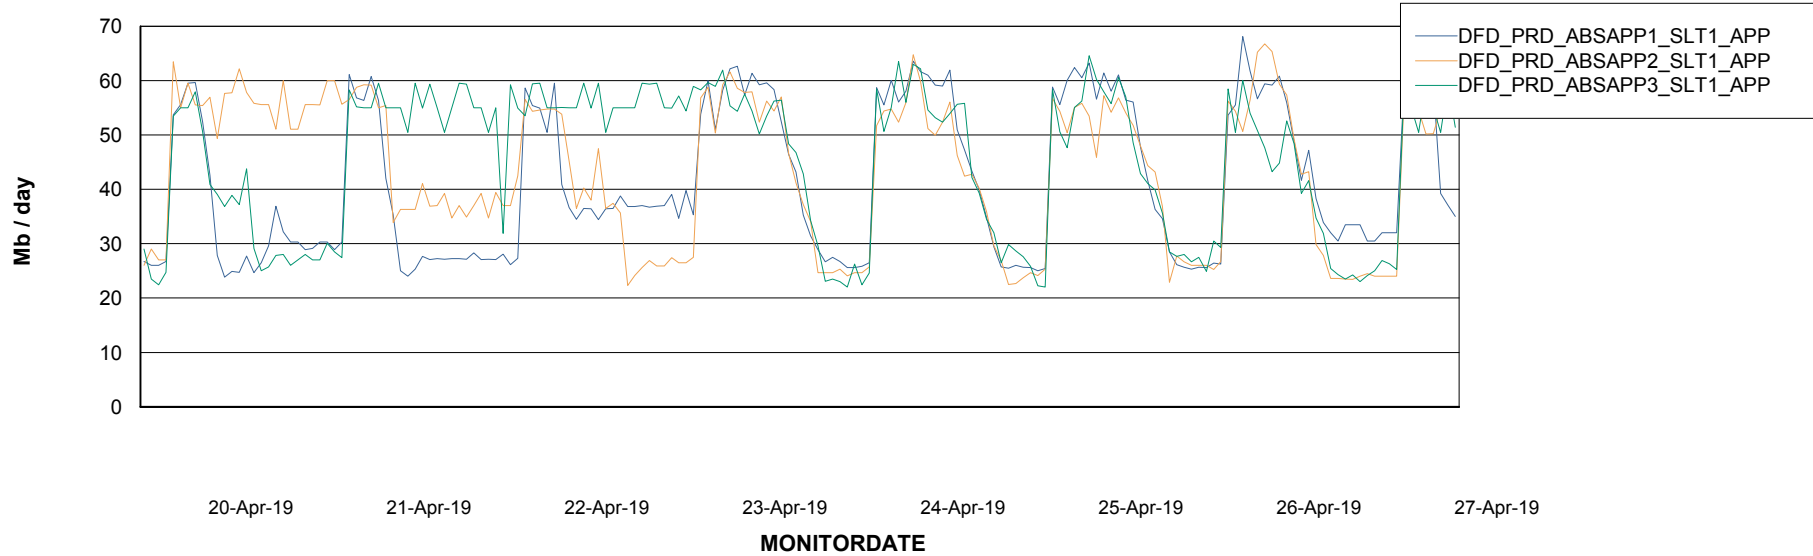

ABSSolute Application Server Services

Avg memory used per ABS Server Service