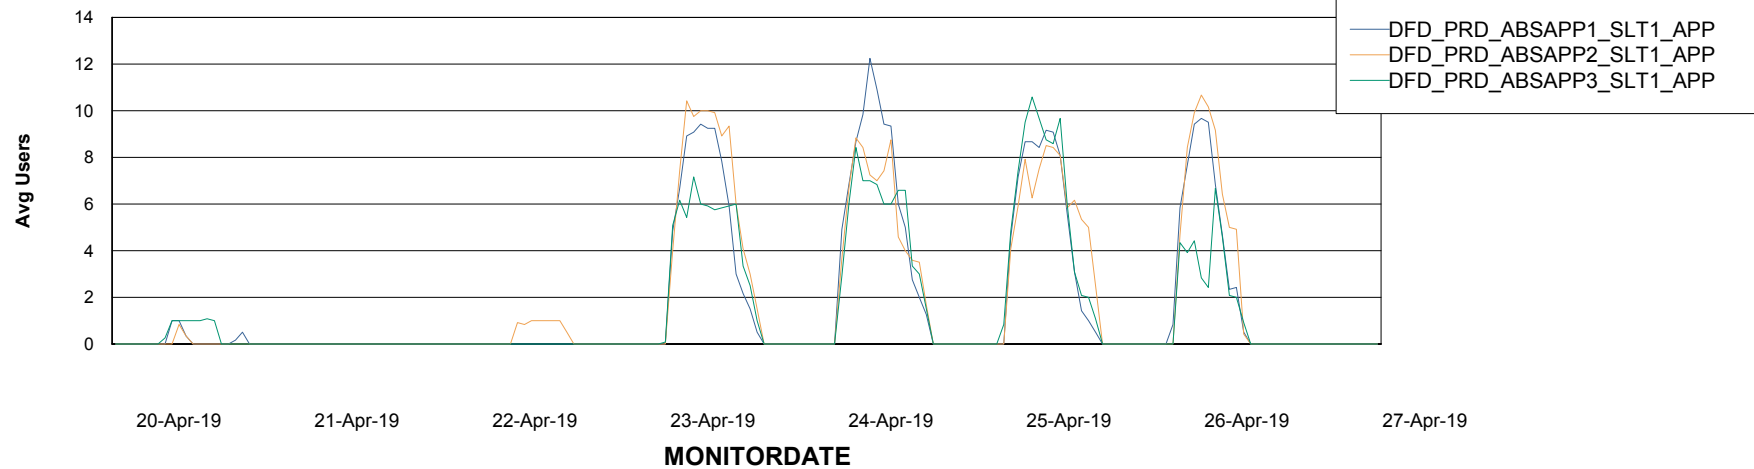

Avg users per day per ABS server