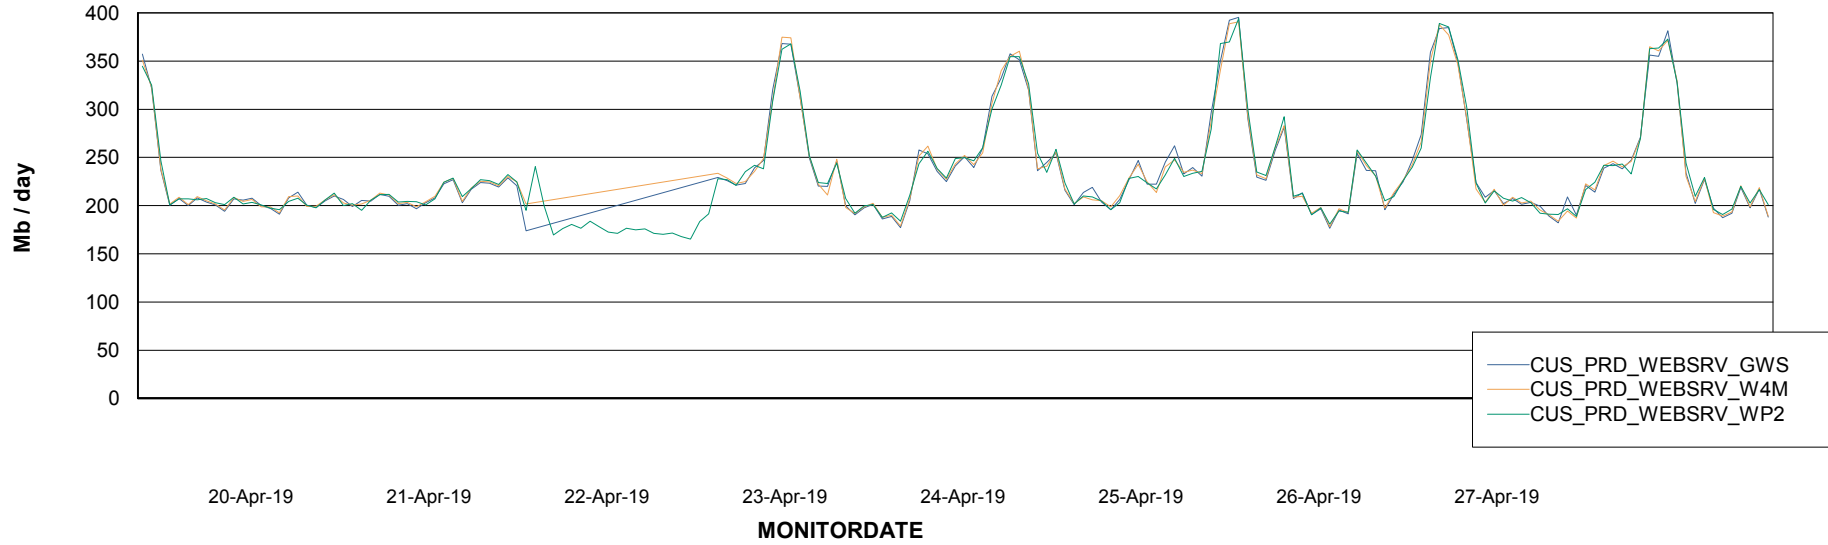

ABSSolute Web Component Services

Avg memory used per ReportServer Service

Weekly SLA Customer Report

Customer CUS Production
Database ID 84

ABSSolute Web Component Services

Avg memory used per ABS Web component