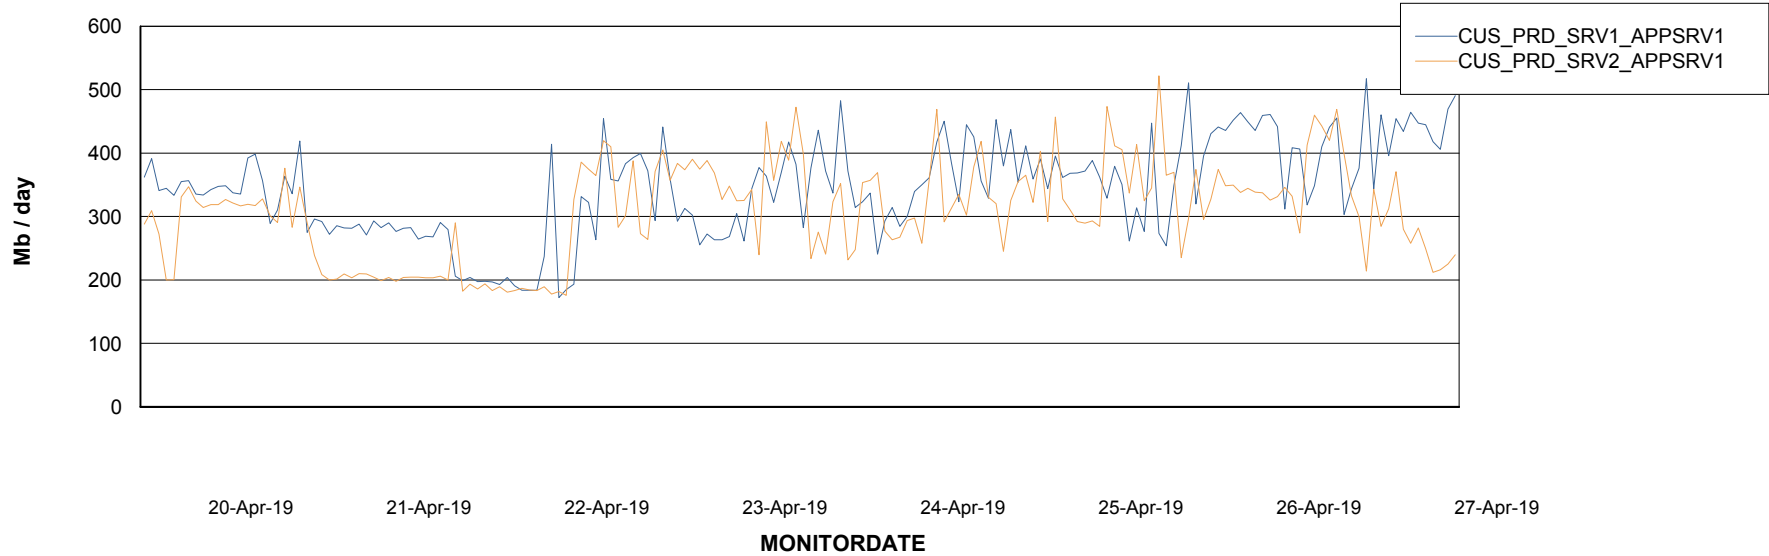

ABSSolute Application Server Services

Avg memory used per ABS Server Service