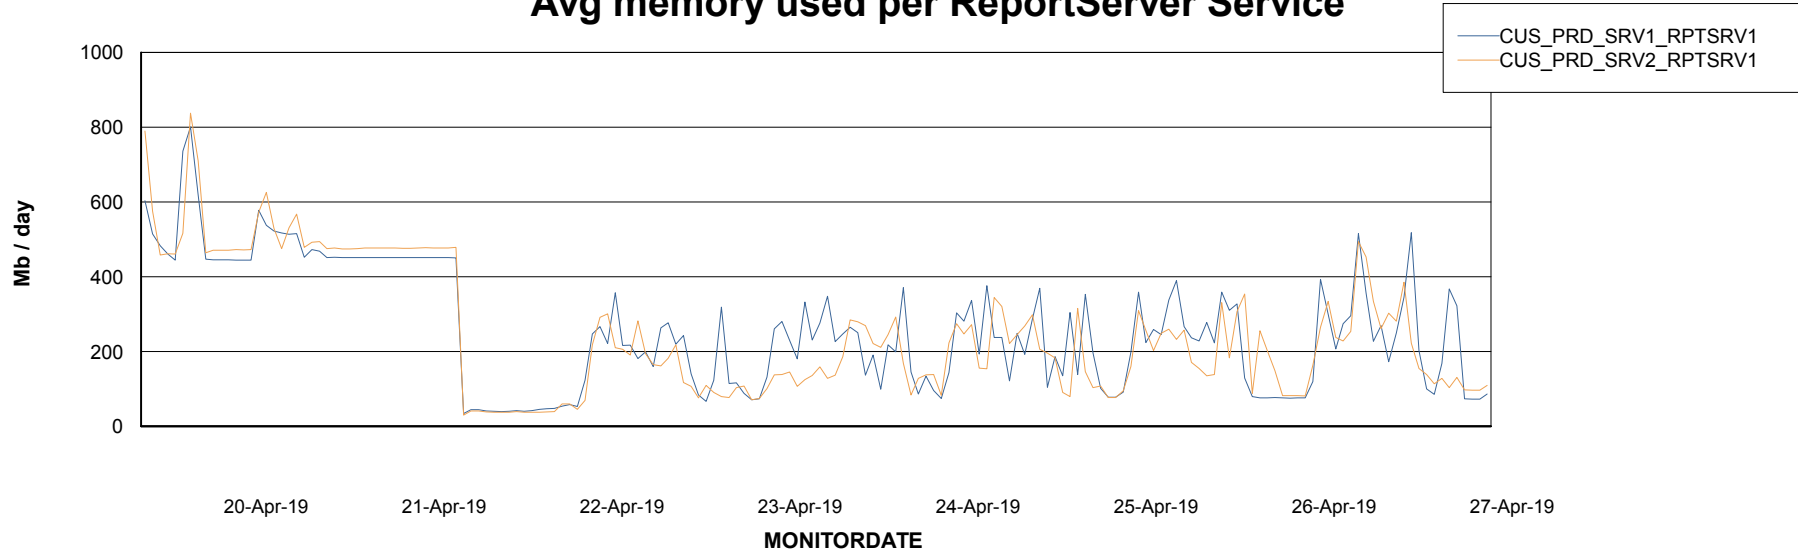

ABSSolute Web Component Services

Avg memory used per ReportServer Service