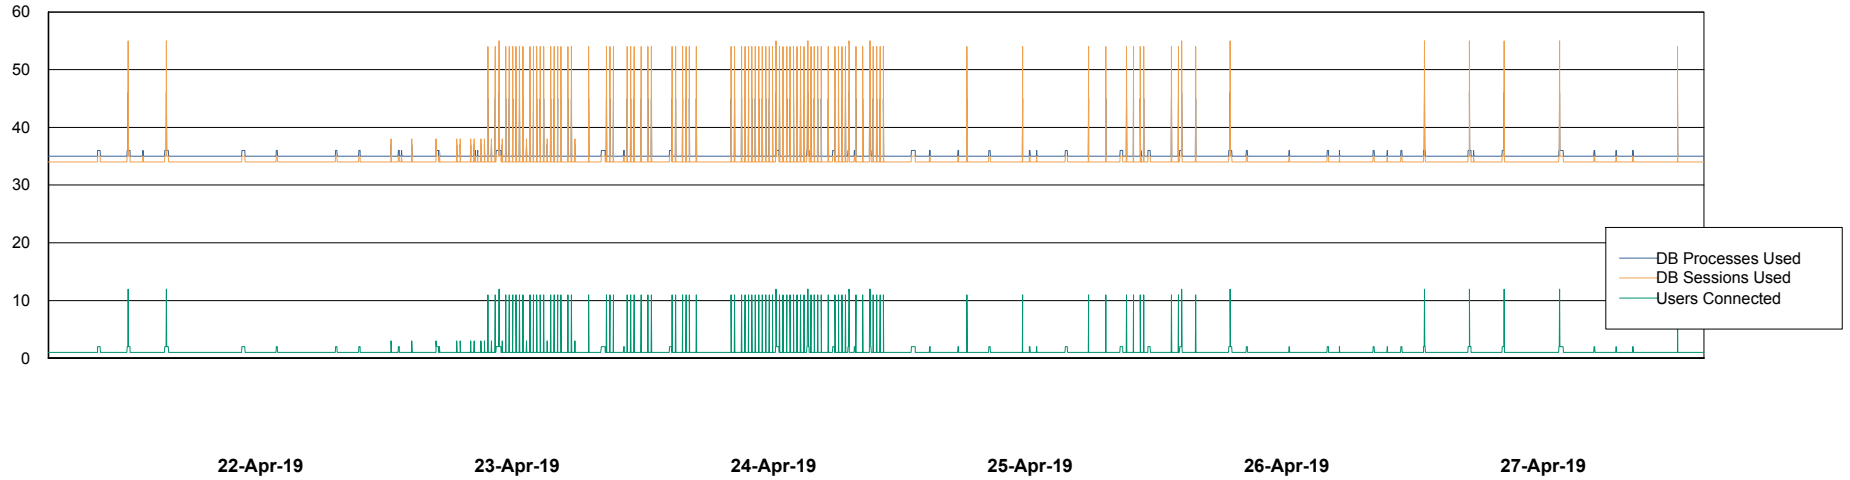

Database Performance CUS_ProdDB_Standby