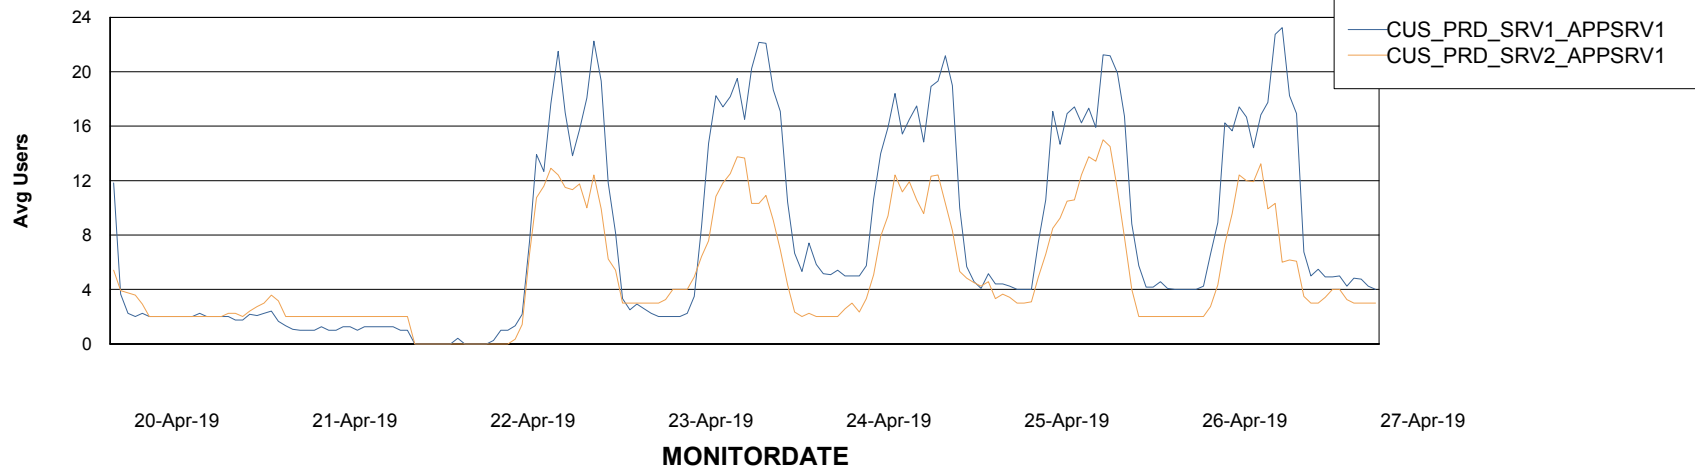

Weekly SLA Customer Report

Customer CUS Production
Database ID 84

ABSSolute Application Server Services

Avg memory used per ABS Server Service

Avg users per day per ABS server

Weekly SLA Customer Report

Customer CUS Production
Database ID 84