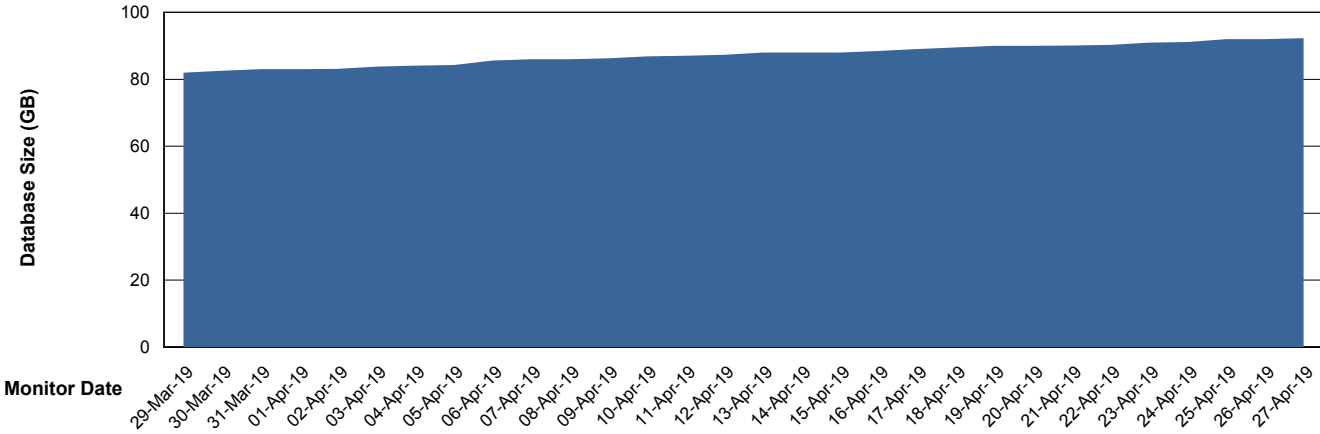

DATABASE SIZE CUS_ProdDB_Primary

Database growth over last month

Database Tablespace CUS_ProdDB_Primary

Date	Tablespace Name	Filesize (Gb)	Usedsize (Gb)	Percentage free
27-Apr-19	ABSDATA	100	82	18
	INDX	6	4	33
26-Apr-19	ABSDATA	100	82	18
	INDX	6	4	33
25-Apr-19	ABSDATA	100	81	19
	INDX	6	4	33
24-Apr-19	ABSDATA	100	81	19
	INDX	6	4	33
23-Apr-19	ABSDATA	100	80	20
	INDX	6	4	33
22-Apr-19	ABSDATA	100	80	20
	INDX	6	4	33
21-Apr-19	ABSDATA	100	80	20
	INDX	6	4	33