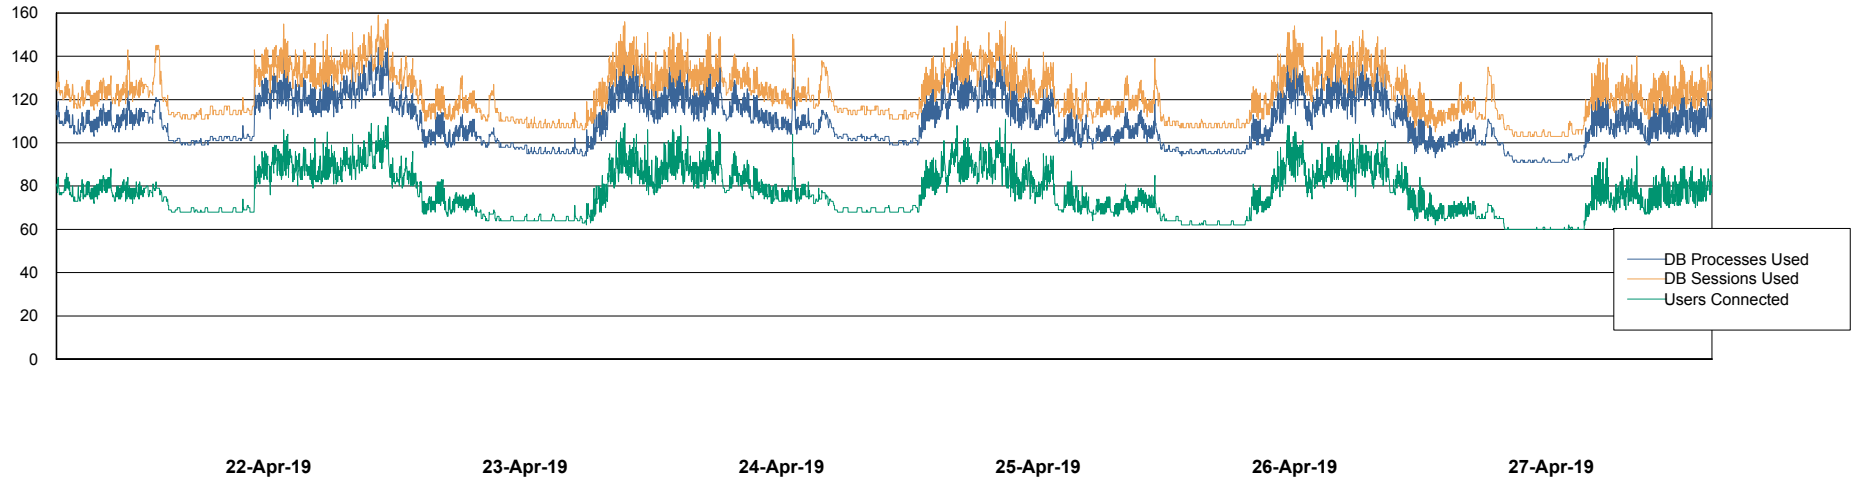

Database Performance CSCDB_Primary