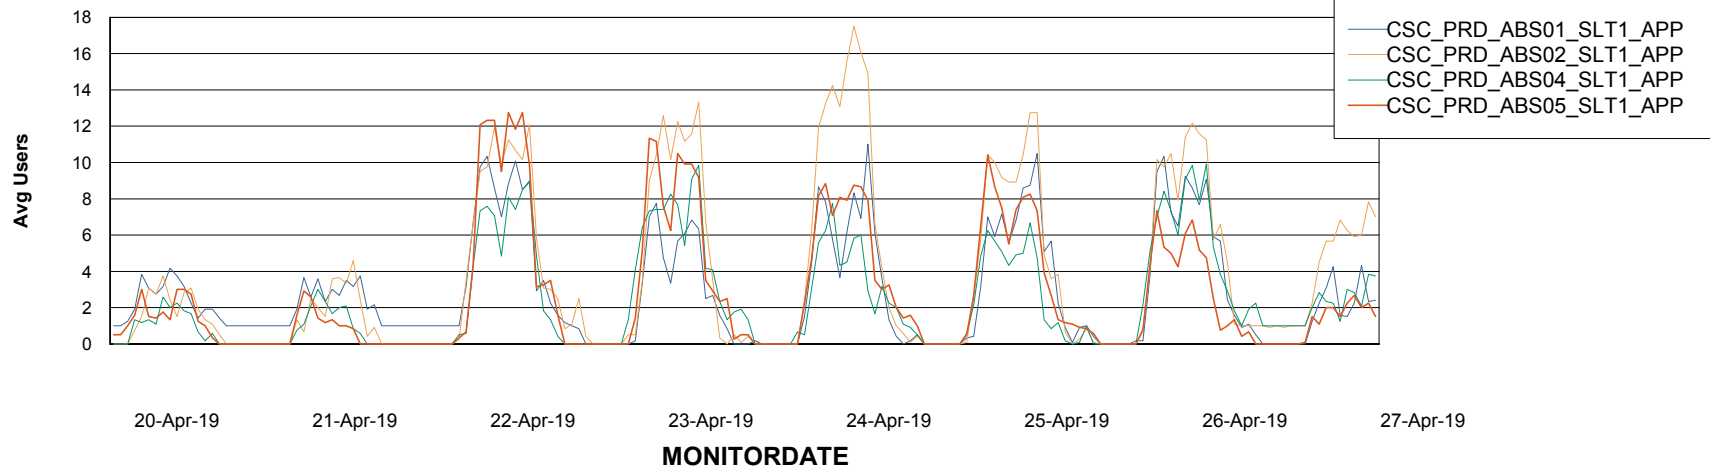

Avg users per day per ABS server