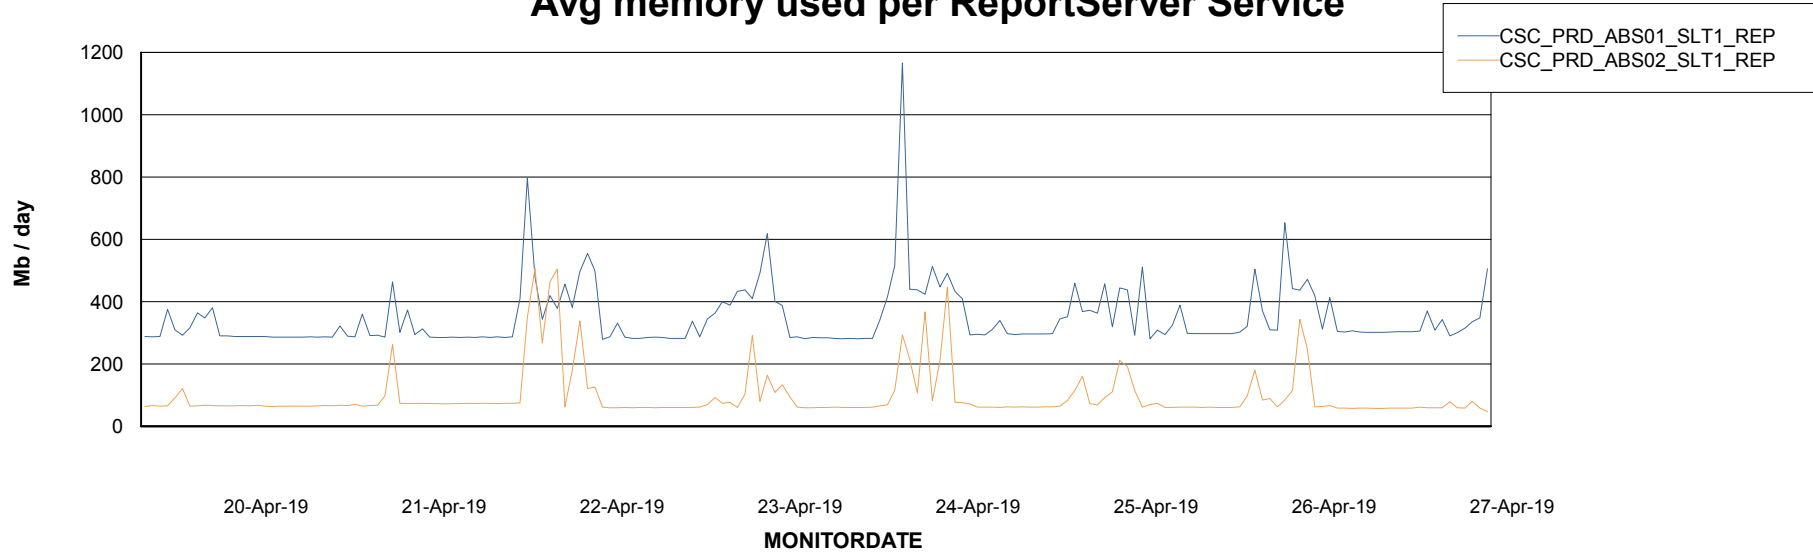

Avg memory used per ABS Server Service

Avg users per day per ABS server

Weekly SLA Customer Report

Customer CSC_Production
Database ID 50

ABSSolute Application ReportServer Services

Avg memory used per ReportServer Service