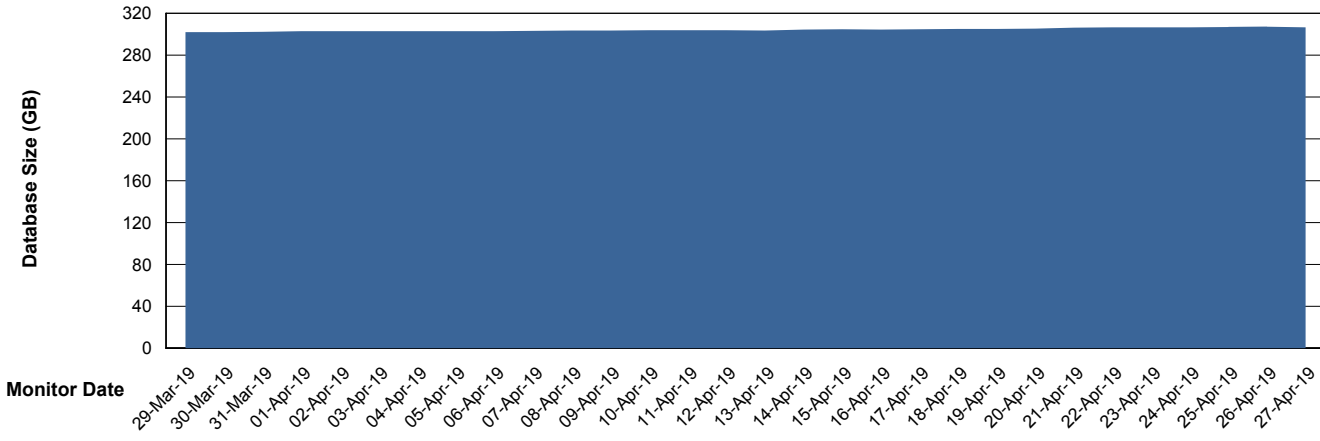

DATABASE SIZE CSCDB_Primary

Database growth over last month

Database Tablespace CSCDB_Primary

Date	Tablespace Name	Filesize (Gb)	Usedsize (Gb)	Percentage free
27-Apr-19	ABSDATA	131	106	19
	INDX	234	198	15
26-Apr-19	ABSDATA	131	106	19
	INDX	234	198	15
25-Apr-19	ABSDATA	131	106	19
	INDX	234	198	15
24-Apr-19	ABSDATA	131	106	19
	INDX	234	197	16
23-Apr-19	ABSDATA	131	106	19
	INDX	234	197	16
22-Apr-19	ABSDATA	131	106	19
	INDX	234	197	16
21-Apr-19	ABSDATA	131	106	19
	INDX	234	197	16