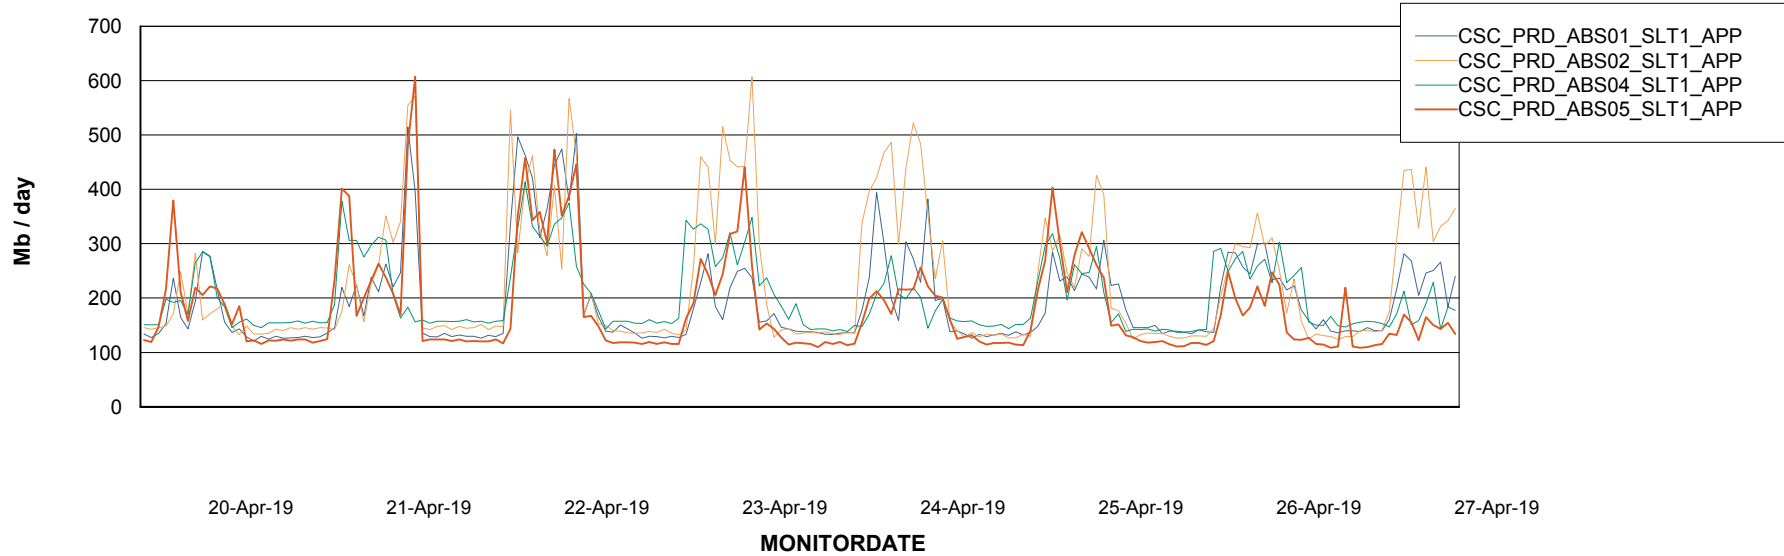

ABSSolute Application Server Services

Avg memory used per ABS Server Service