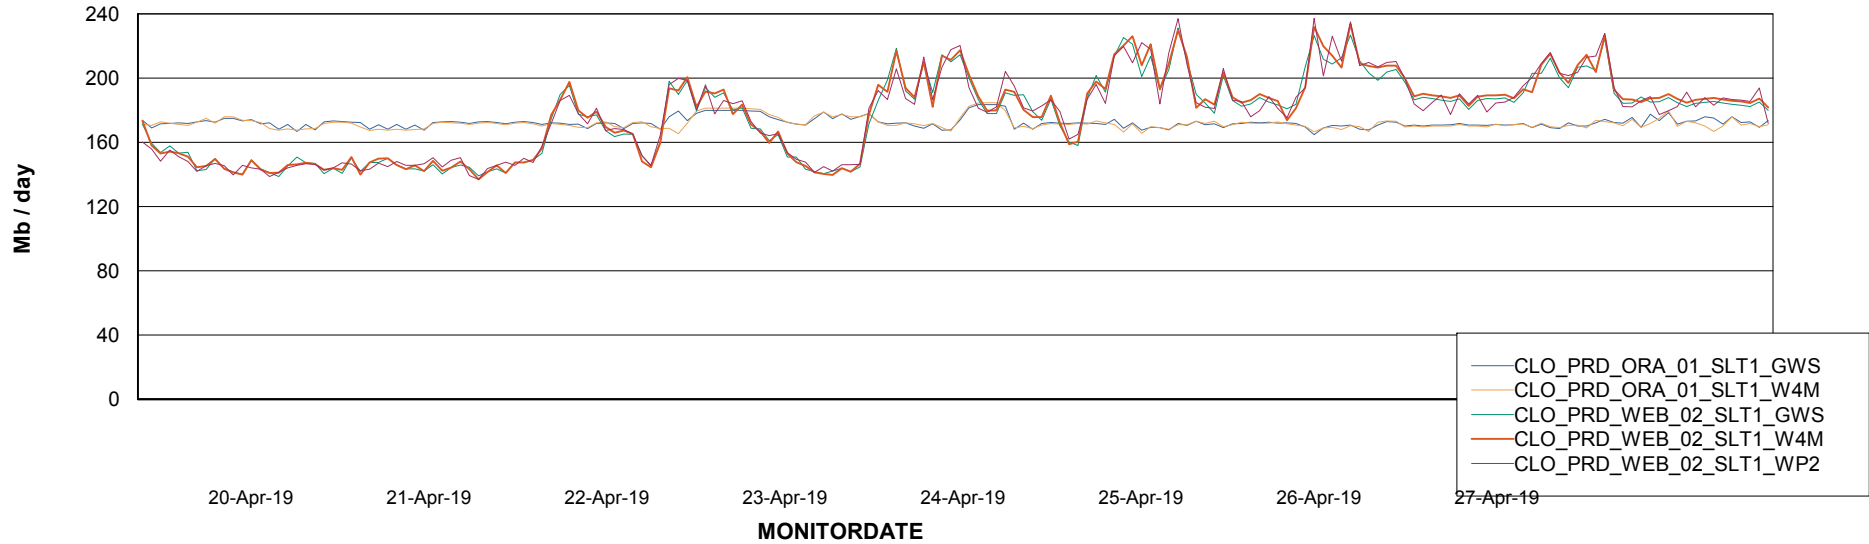

ABSolute Web Component Services

Avg memory used per ABS Web component