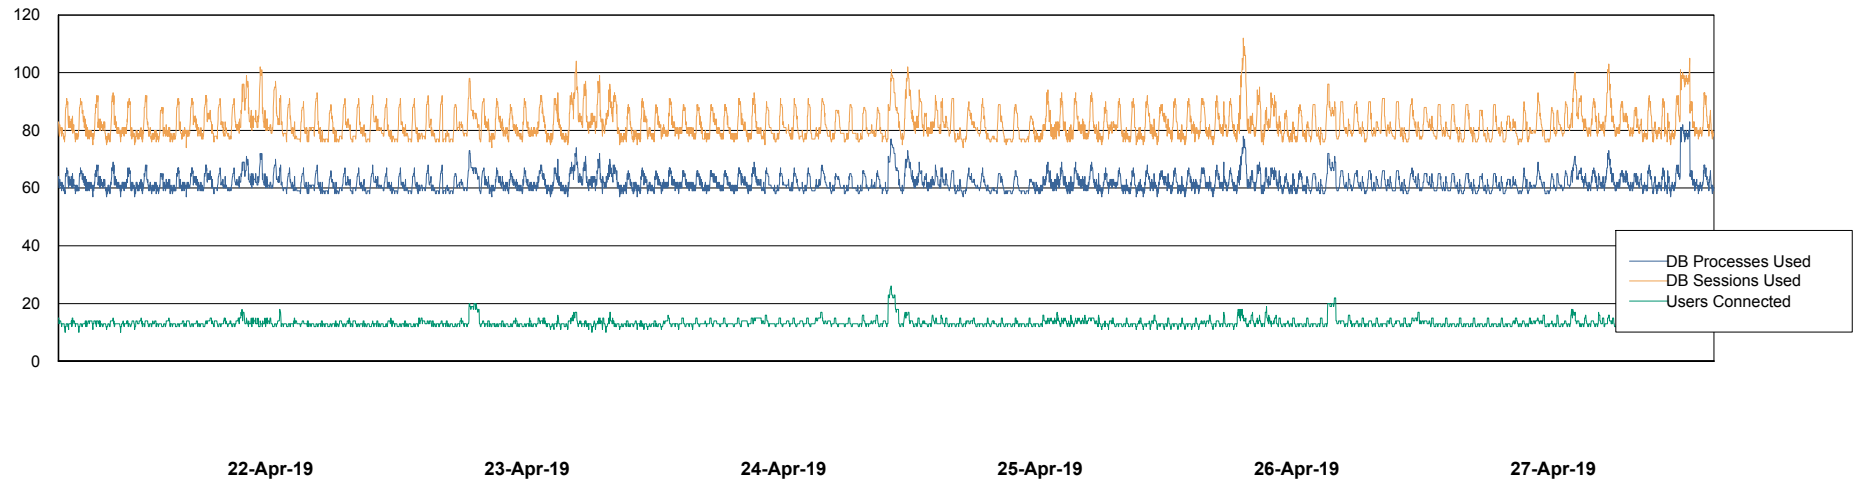

Database Performance CLODB_PRD_BI