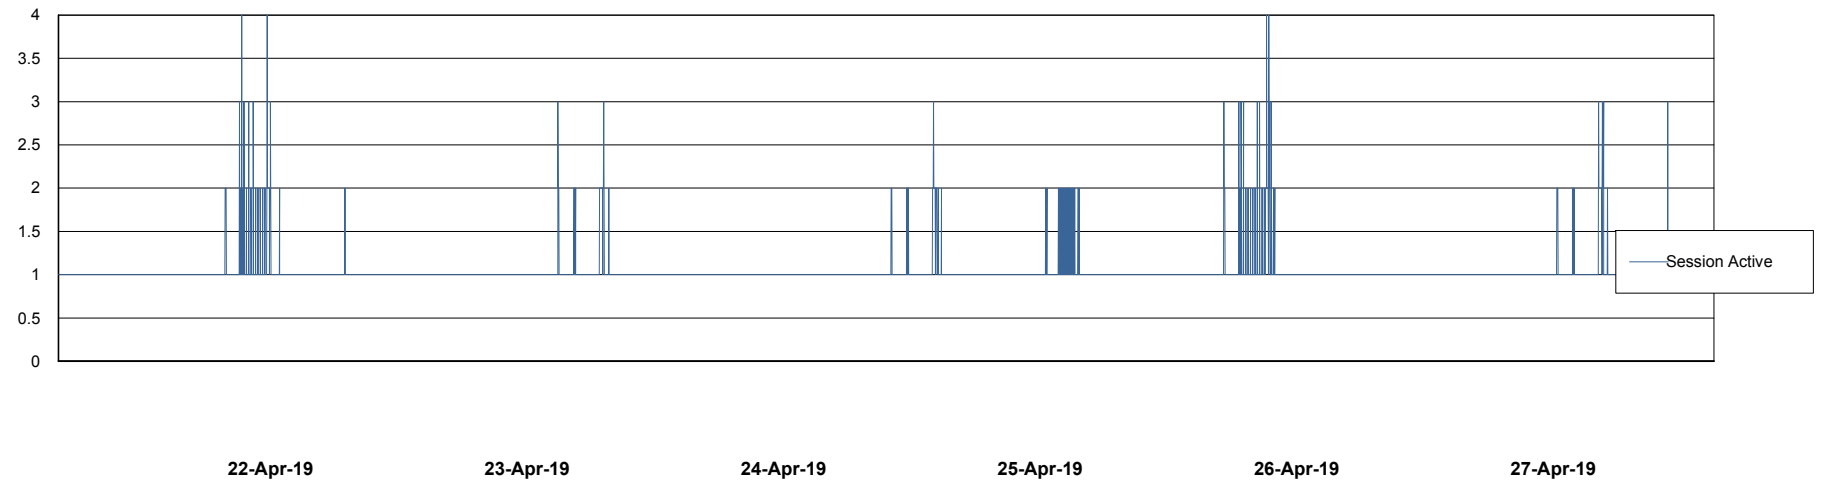

Database Performance CLODB_PRD_BI