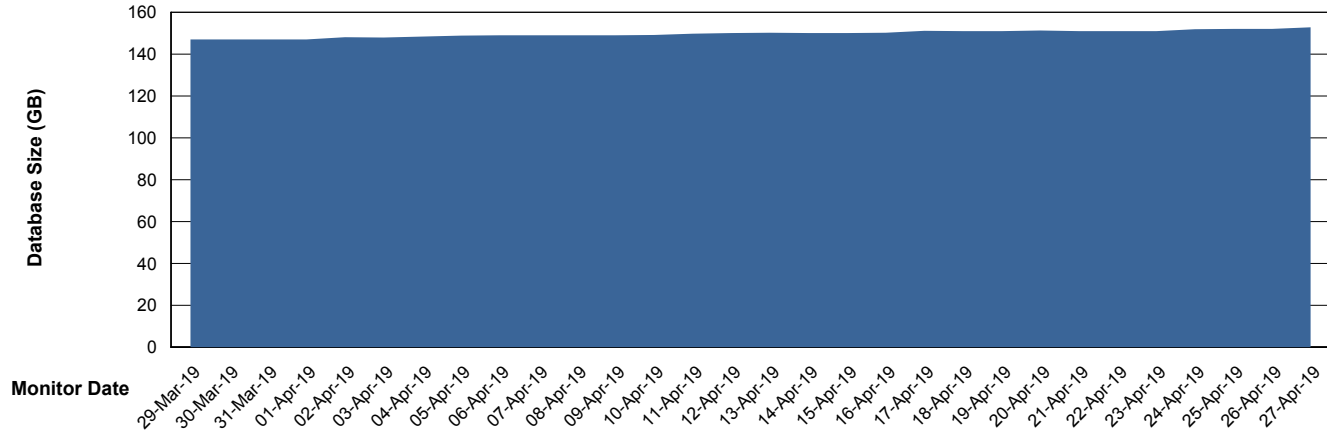

DATABASE SIZE CLODB_PRD_BI

Database growth over last month