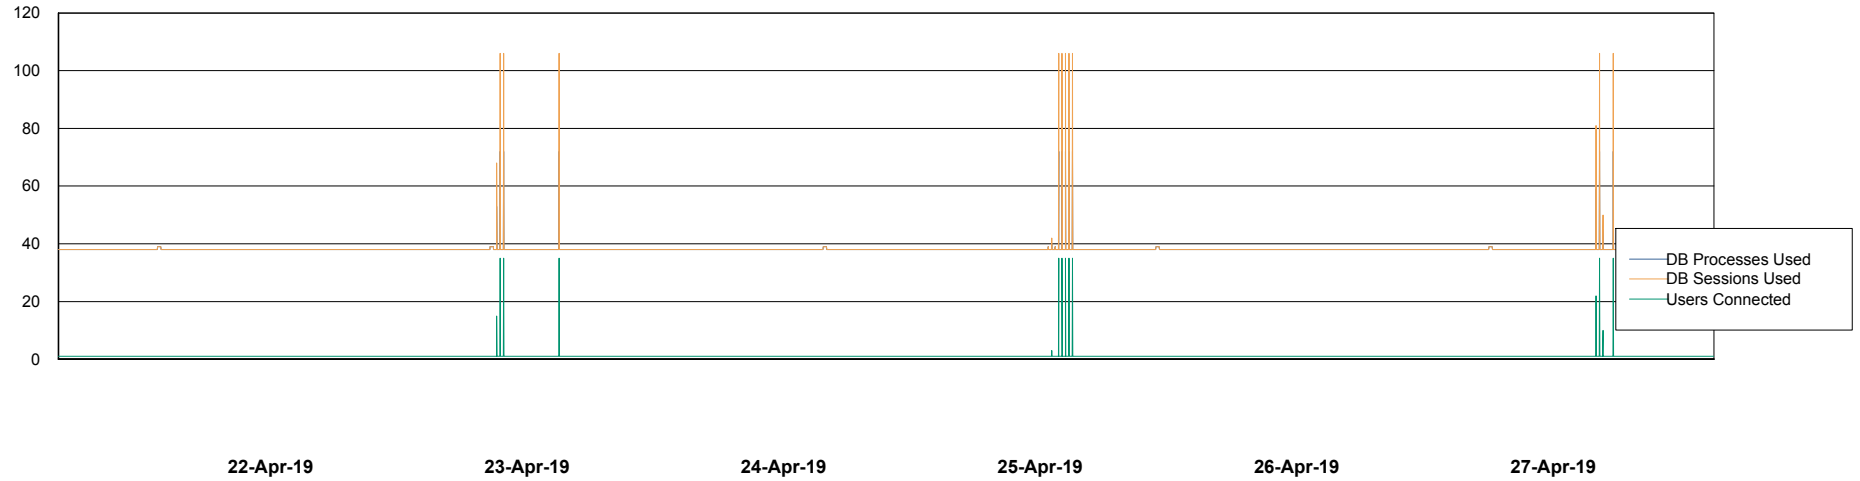

Database Performance CLODB_PRD_Standby