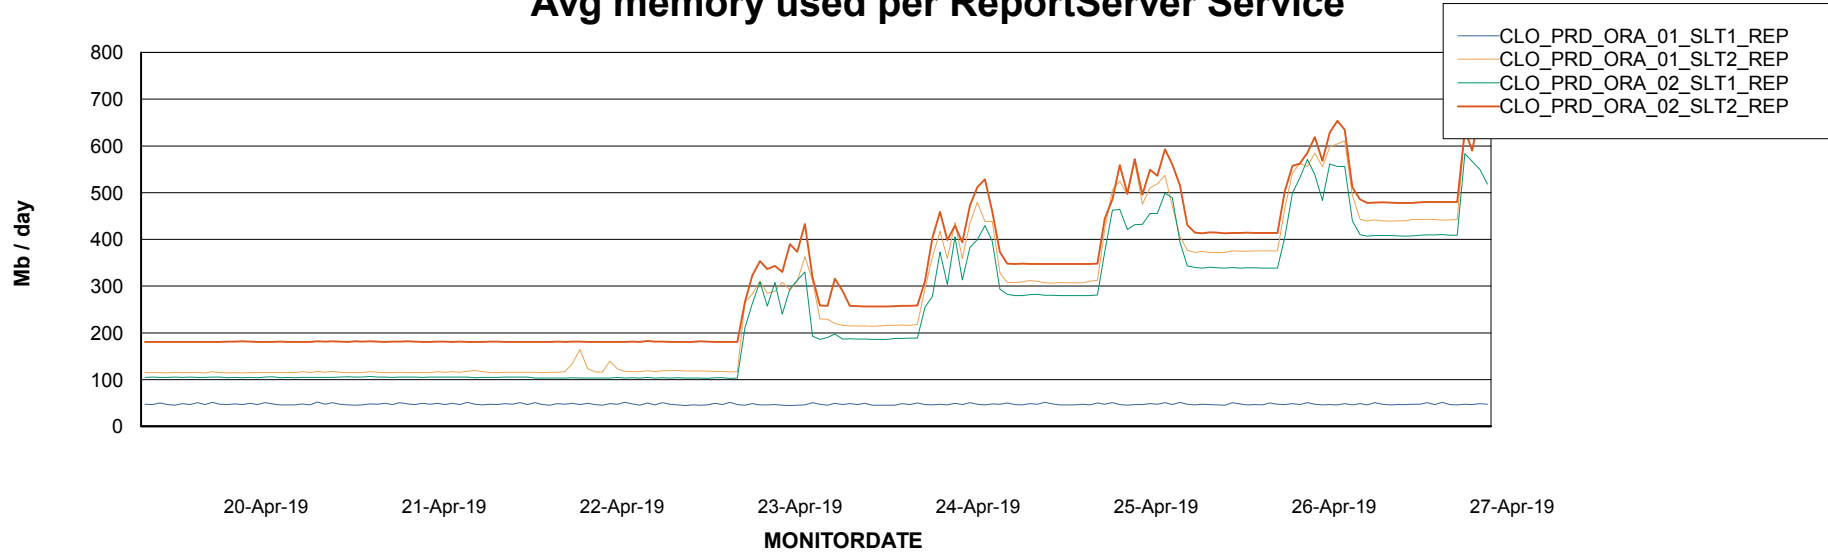

ABSolute Application ReportServer Services

Avg memory used per ReportServer Service