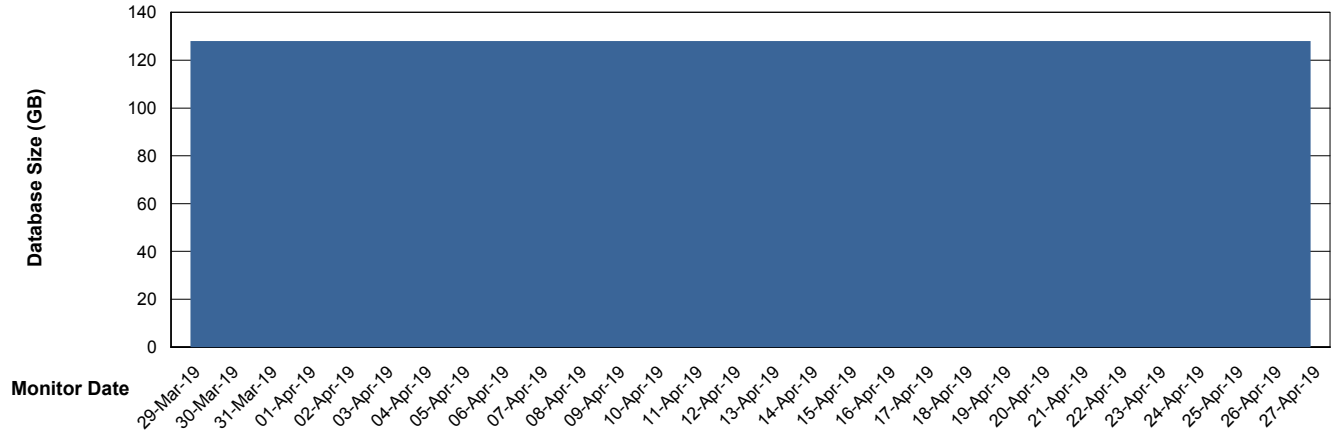

### Database growth over last month

DATABASE SIZE CLODB\_PRD\_Production

### Database growth over last month