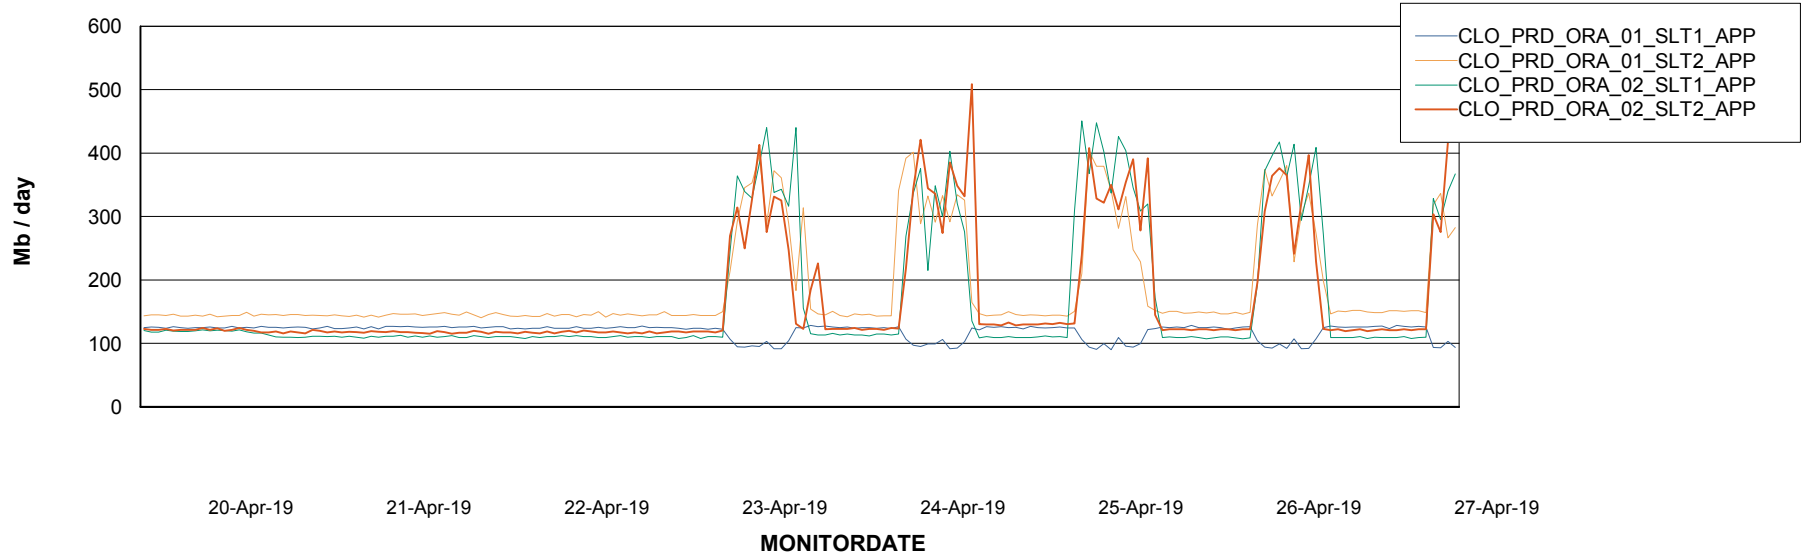

ABSSolute Application Server Services

Avg memory used per ABS Server Service