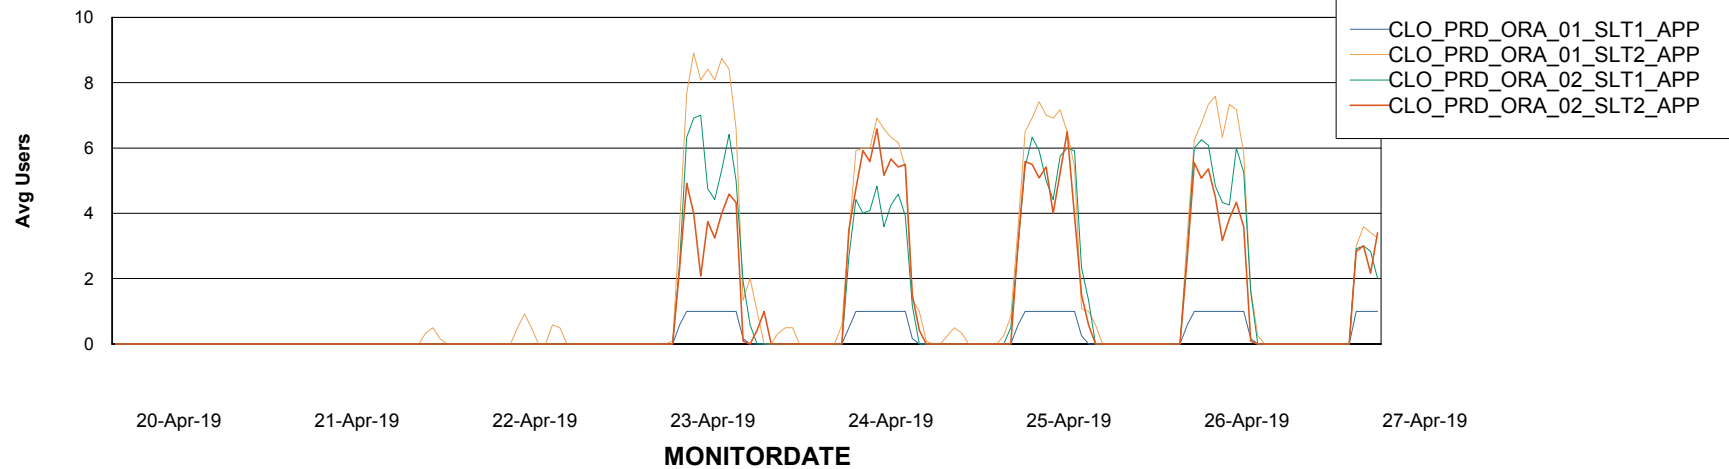

Avg users per day per ABS server