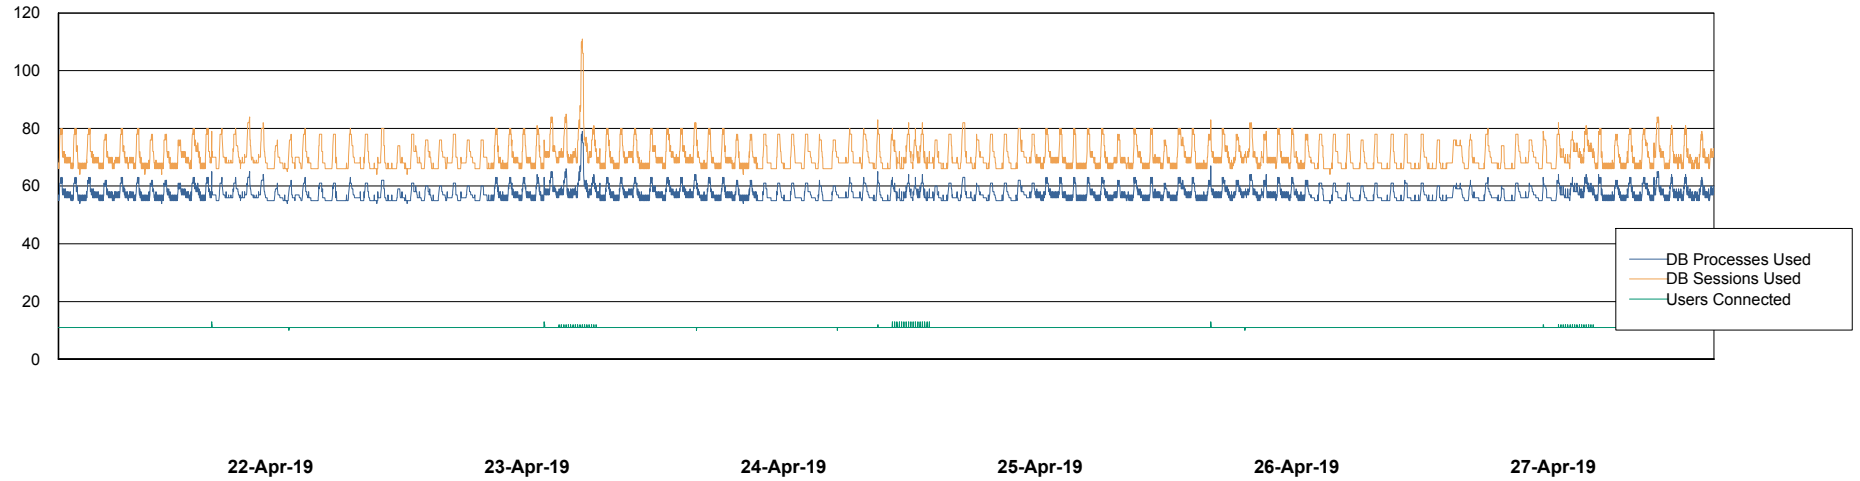

Database Performance CLODB_PRD_Test