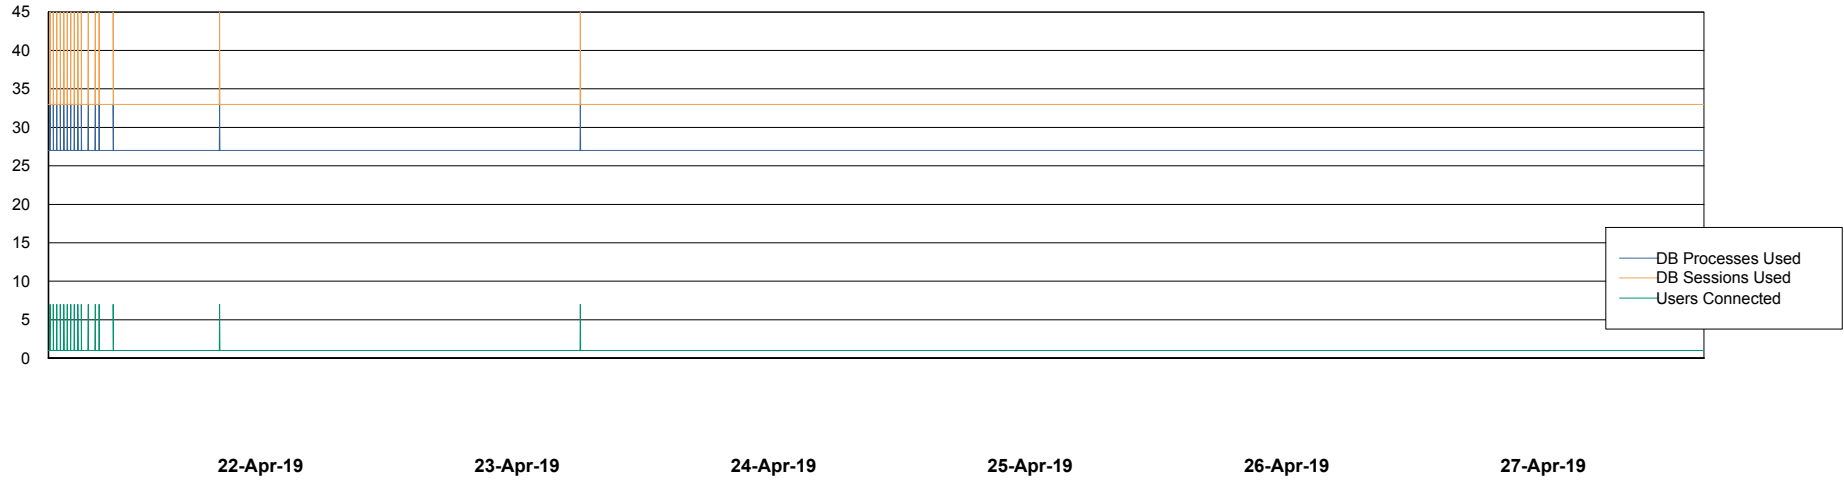

Weekly SLA Customer Report

Customer CIW Production
Database ID 45

Database Performance CIWDB_Production

Weekly SLA Customer Report

Customer CIW Production
Database ID 45

Database Performance CIWDB_Standby

Weekly SLA Customer Report