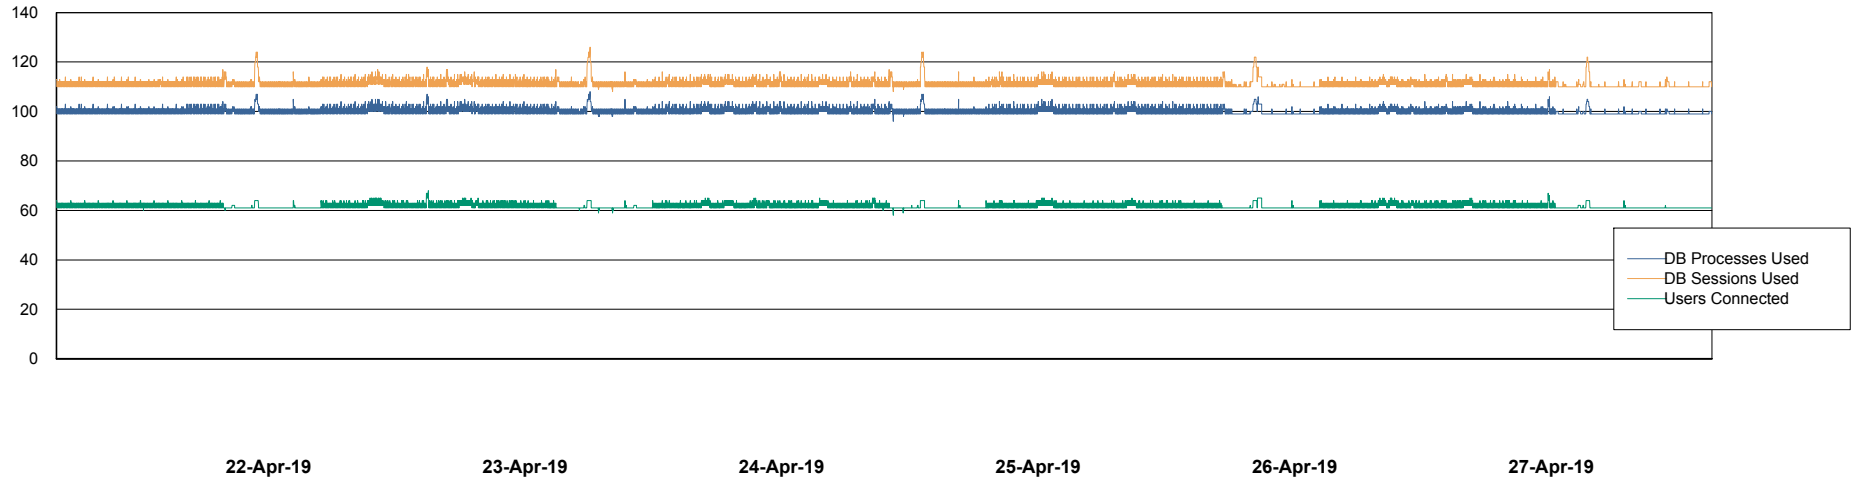

Harddisk Usage CIW_PRD_ORACLE2

	Free disk space on c: (%)	Total disk space on c: (Gb)	Free disk space on d: (%)	Total disk space on d: (Gb)	Free disk space on e: (%)	Total disk space on e: (Gb)
27-Apr-19	95	701	19	700	100	830
26-Apr-19	95	701	19	700	100	830
25-Apr-19	95	701	19	700	100	830
24-Apr-19	95	701	19	700	100	830
23-Apr-19	95	701	19	700	100	830
22-Apr-19	95	701	19	700	100	830
21-Apr-19	95	701	19	700	100	830

Weekly SLA Customer Report

Customer CIW Production
Database ID 45

Database Performance CIWDB_Production

Weekly SLA Customer Report

Customer CIW Production
Database ID 45

Database Performance CIWDB_Standby

Weekly SLA Customer Report