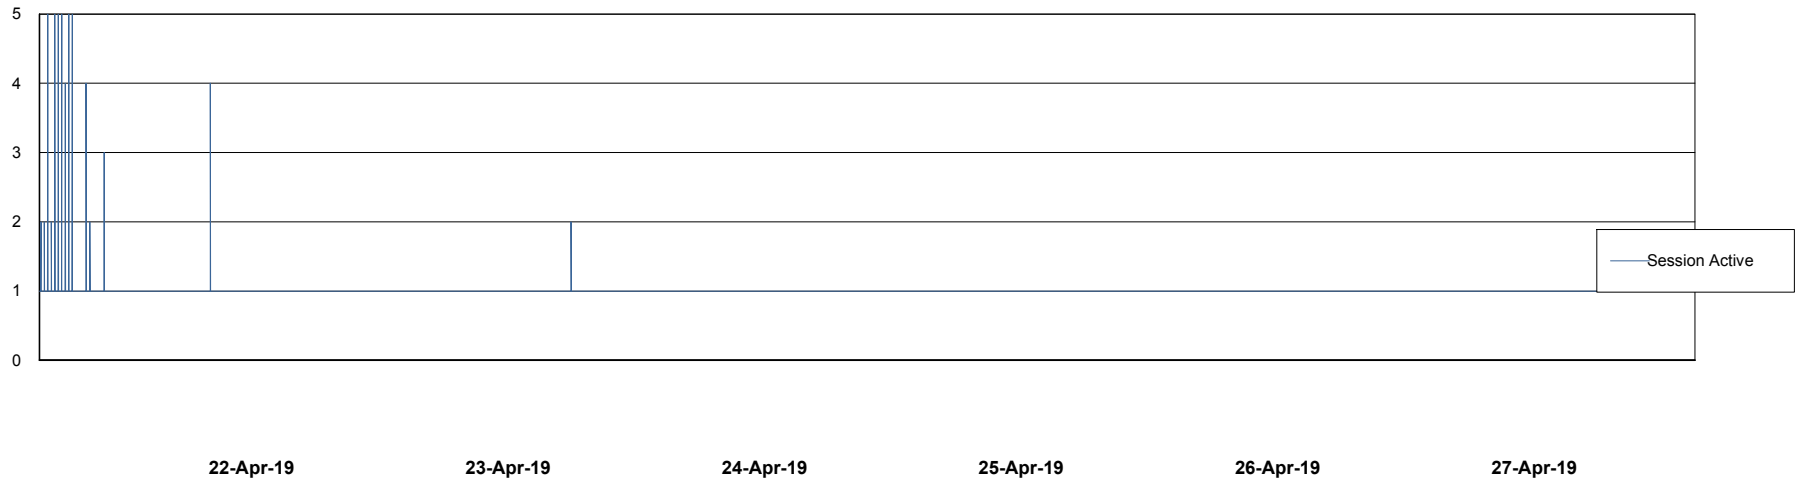

Weekly SLA Customer Report

Customer CIW Production
Database ID 45

Database Performance CIWDB_Production

Weekly SLA Customer Report

Customer CIW Production
Database ID 45

Database Performance CIWDB_Standby

Weekly SLA Customer Report

Customer CIW Production
 Database ID 45

DATABASE SIZE CIWDB_Production

Database growth over last month

Database Tablespace CIWDB_Production

Date	Tablespace Name	Filesize (Gb)	Usedsize (Gb)	Percentage free
27-Apr-19	ABSDATA	38	32	16
	INDX	5	4	20
26-Apr-19	ABSDATA	38	32	16
	INDX	5	4	20
25-Apr-19	ABSDATA	38	32	16
	INDX	5	4	20
24-Apr-19	ABSDATA	38	32	16
	INDX	5	4	20
23-Apr-19	ABSDATA	38	32	16
	INDX	5	4	20
22-Apr-19	ABSDATA	38	32	16
	INDX	5	4	20
21-Apr-19	ABSDATA	38	32	16
	INDX	5	4	20