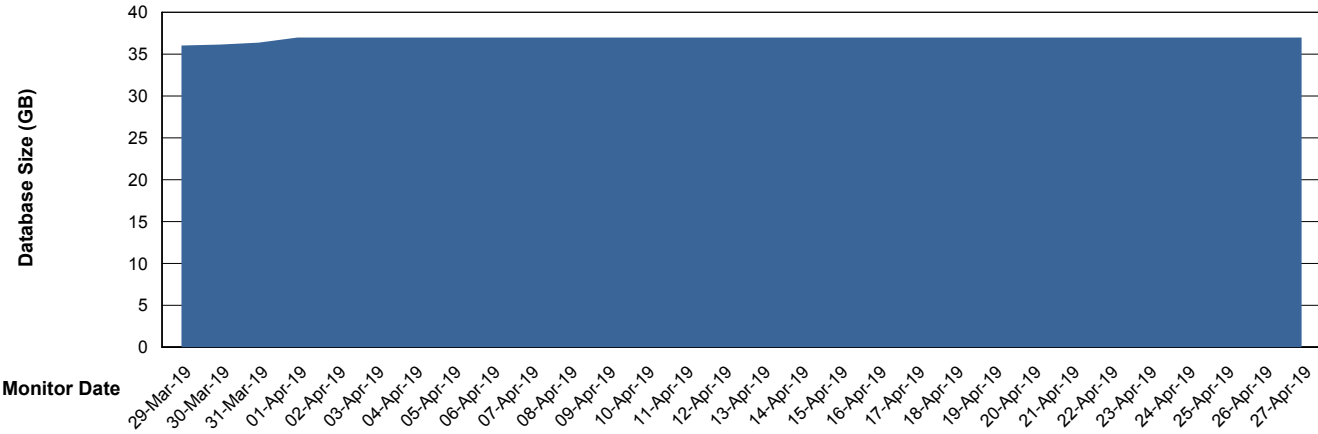

Weekly SLA Customer Report

Customer CIW Production
Database ID 45

Database Performance CIWDB_Production

Weekly SLA Customer Report

Customer CIW Production
Database ID 45

Database Performance CIWDB_Standby

Weekly SLA Customer Report

Customer CIW Production
 Database ID 45

DATABASE SIZE CIWDB_Production

Database growth over last month

Database Tablespace CIWDB_Production

Date	Tablespace Name	Filesize (Gb)	Usedsize (Gb)	Percentage free
27-Apr-19	ABSDATA	38	32	16
	INDX	5	4	20
26-Apr-19	ABSDATA	38	32	16
	INDX	5	4	20
25-Apr-19	ABSDATA	38	32	16
	INDX	5	4	20
24-Apr-19	ABSDATA	38	32	16
	INDX	5	4	20
23-Apr-19	ABSDATA	38	32	16
	INDX	5	4	20
22-Apr-19	ABSDATA	38	32	16
	INDX	5	4	20
21-Apr-19	ABSDATA	38	32	16
	INDX	5	4	20