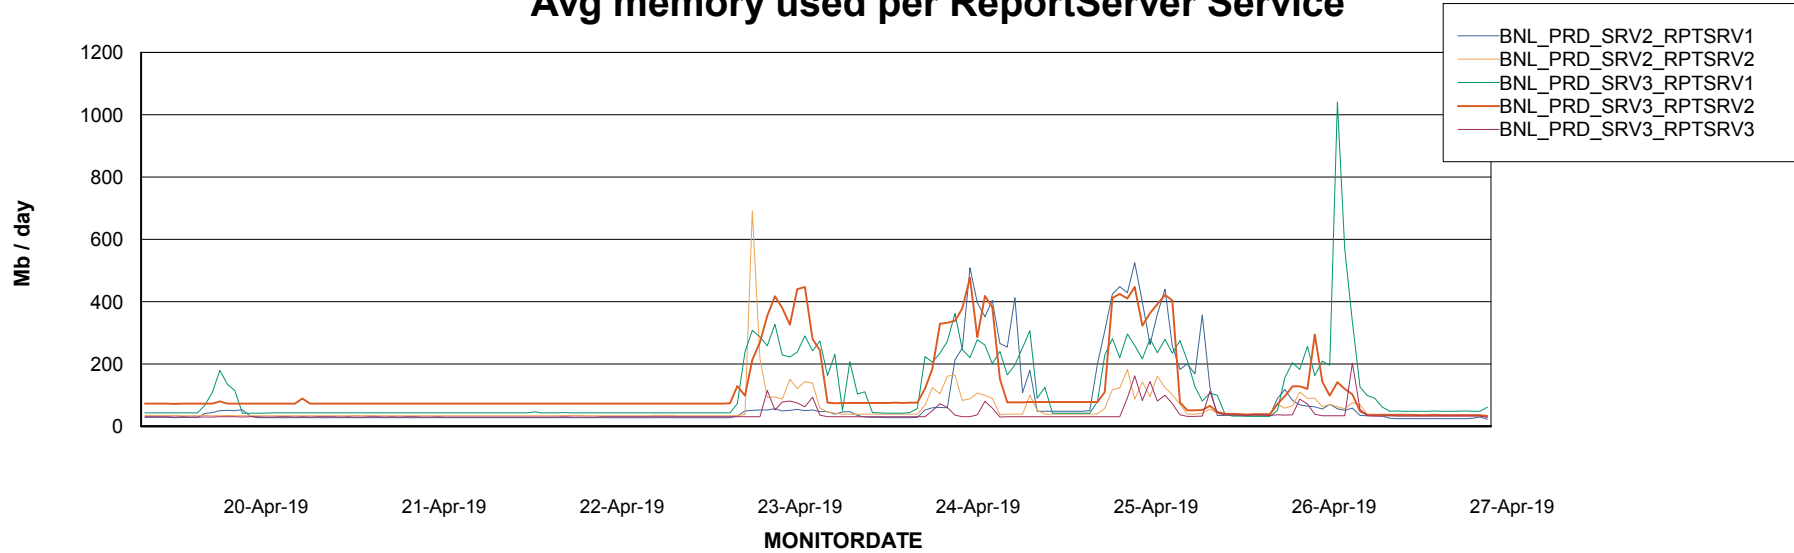

Avg users per day per ABS server

Weekly SLA Customer Report

Customer BNL_Production
Database ID 83

ABSSolute Web Component Services

Avg memory used per ReportServer Service

Disaster per ABS component