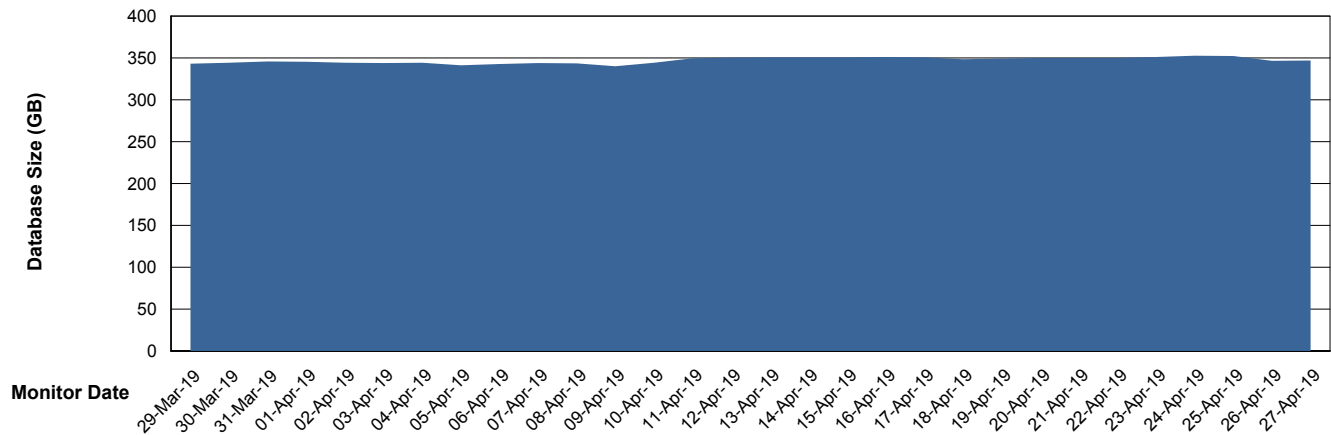

Weekly SLA Customer Report

Customer BNL_Production
Database ID 83

Database Performance BNLDB_FUT_FutureLive

Weekly SLA Customer Report

Customer BNL_Production
Database ID 83

Database Performance BNLDB_FUT_Standby

Weekly SLA Customer Report

Customer BNL_Production
Database ID 83

Database Performance BNLDB_Production

Weekly SLA Customer Report

Customer BNL_Production
Database ID 83

DATABASE SIZE BNLDB_FUT_FutureLive

Database growth over last month

DATABASE SIZE BNLDB_Production

Database growth over last month

Weekly SLA Customer Report

Customer BNL_Production
Database ID 83

Database Tablespace BNLDB_FUT_FutureLive

Date	Tablespace Name	Filesize (Gb)	Usedsize (Gb)	Percentage free
27-Apr-19	ABSDATA	80	70	13
	INDX	144	126	13
26-Apr-19	ABSDATA	80	70	13
	INDX	144	126	13
25-Apr-19	ABSDATA	80	70	13
	INDX	144	126	13
24-Apr-19	ABSDATA	80	70	13
	INDX	144	126	13
23-Apr-19	ABSDATA	80	70	13
	INDX	144	126	13
22-Apr-19	ABSDATA	80	70	13
	INDX	144	126	13
21-Apr-19	ABSDATA	80	70	13
	INDX	144	126	13