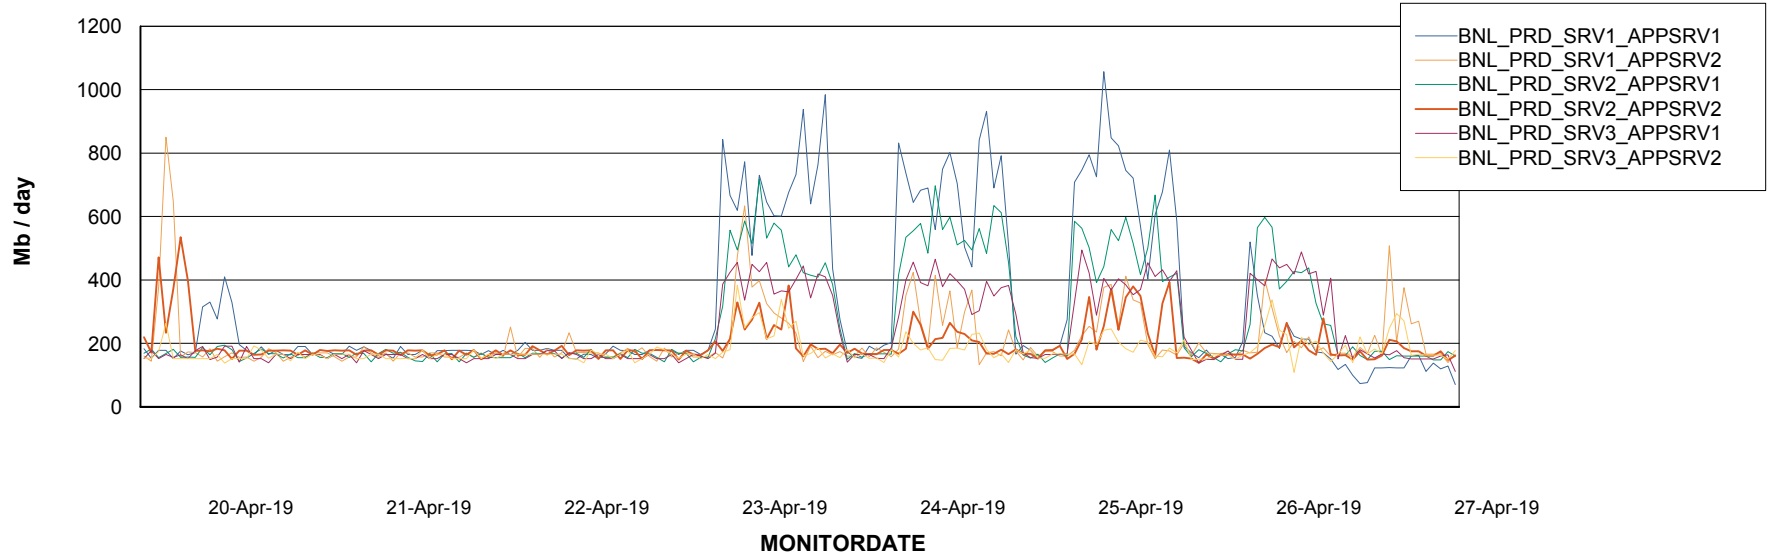

Weekly SLA Customer Report

Customer BNL_Production
 Database ID 83

Database Tablespace BNLDB_Production

Date	Tablespace Name	Filesize (Gb)	Usedsize (Gb)	Percentage free
27-Apr-19	ABSDATA	106	72	32
	INDX	288	251	13
26-Apr-19	ABSDATA	106	72	32
	INDX	288	251	13
25-Apr-19	ABSDATA	106	72	32
	INDX	288	251	13
24-Apr-19	ABSDATA	106	72	32
	INDX	288	251	13
23-Apr-19	ABSDATA	106	72	32
	INDX	288	251	13
22-Apr-19	ABSDATA	106	72	32
	INDX	288	251	13
21-Apr-19	ABSDATA	106	72	32
	INDX	288	251	13

Standby Database Health BNL_Production

Recovery lag for last 7 days

Weekly SLA Customer Report

Customer BNL_Production
Database ID 83

ABSSolute Application Server Services

Avg memory used per ABS Server Service