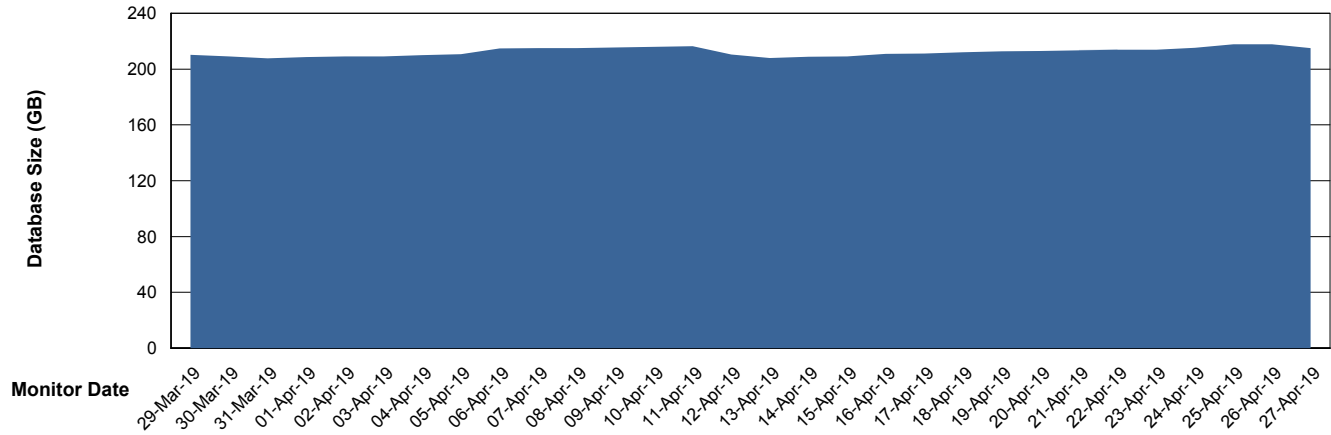

Weekly SLA Customer Report

Customer BNL_Production
Database ID 83

Database Performance BNLDB_FUT_FutureLive

Weekly SLA Customer Report

Customer BNL_Production
Database ID 83

Database Performance BNLDB_FUT_Standby

Weekly SLA Customer Report

Customer BNL_Production
Database ID 83

Database Performance BNLDB_Production

Weekly SLA Customer Report

Customer BNL_Production
Database ID 83

DATABASE SIZE BNLDB_FUT_FutureLive

Database growth over last month

DATABASE SIZE BNLDB_Production

Database growth over last month

Weekly SLA Customer Report

Customer BNL_Production
Database ID 83

Database Tablespace BNLDB_FUT_FutureLive

Date	Tablespace Name	Filesize (Gb)	Usedsize (Gb)	Percentage free
27-Apr-19	ABSDATA	80	70	13
	INDX	144	126	13
26-Apr-19	ABSDATA	80	70	13
	INDX	144	126	13
25-Apr-19	ABSDATA	80	70	13
	INDX	144	126	13
24-Apr-19	ABSDATA	80	70	13
	INDX	144	126	13
23-Apr-19	ABSDATA	80	70	13
	INDX	144	126	13
22-Apr-19	ABSDATA	80	70	13
	INDX	144	126	13
21-Apr-19	ABSDATA	80	70	13
	INDX	144	126	13