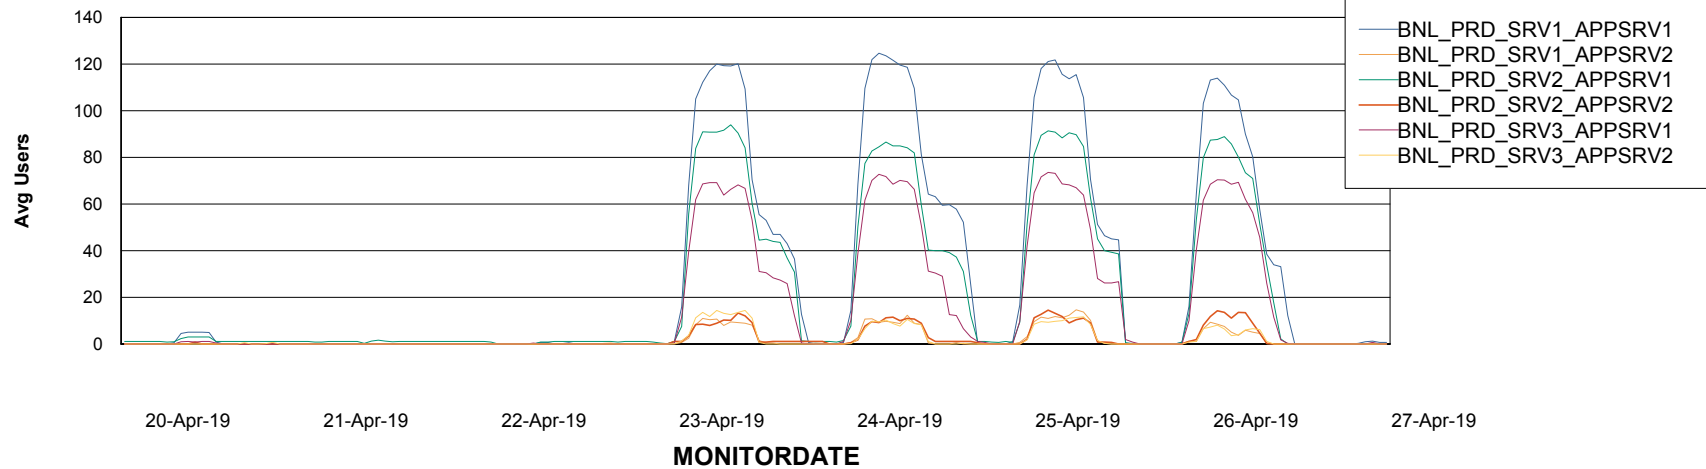

Avg users per day per ABS server