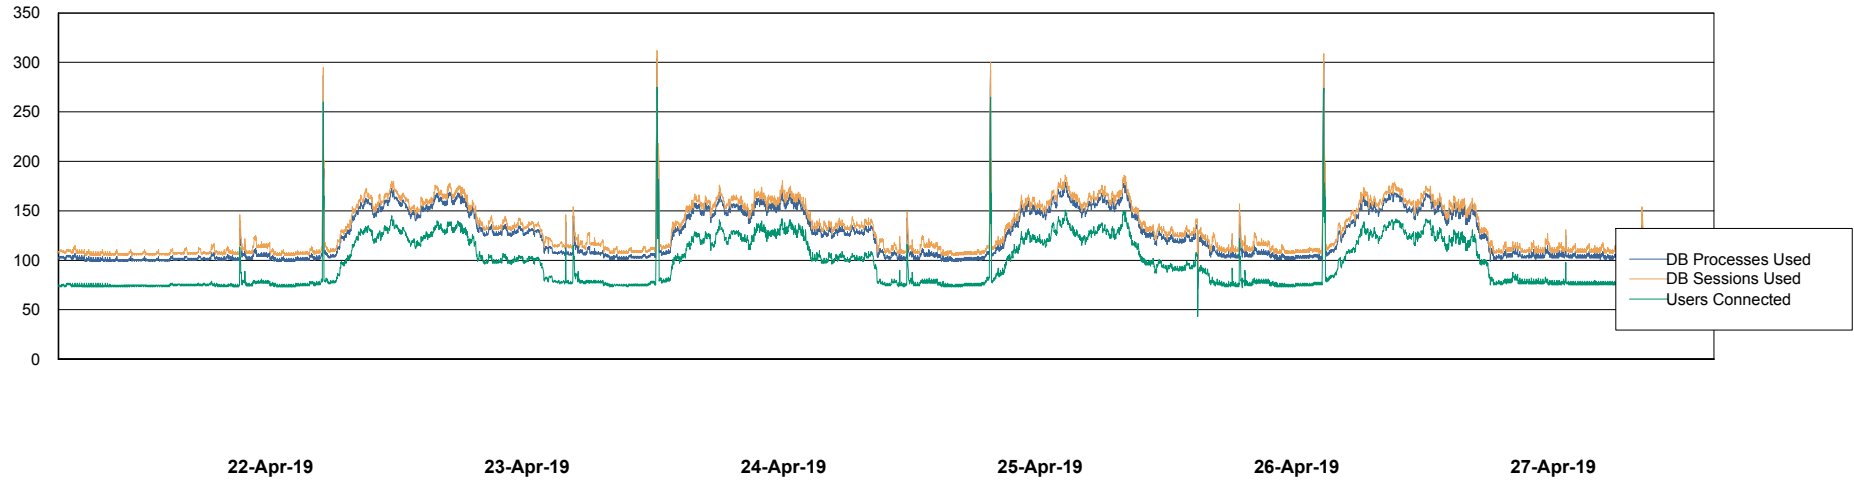

Weekly SLA Customer Report

Customer BNL_Production
Database ID 83

Database Performance BNLDB_FUT_FutureLive

Weekly SLA Customer Report

Customer BNL_Production
Database ID 83

Database Performance BNLDB_FUT_Standby

Weekly SLA Customer Report

Customer BNL_Production
Database ID 83

Database Performance BNLDB_Production

Weekly SLA Customer Report

Customer BNL_Production
Database ID 83

DATABASE SIZE BNLDB_FUT_FutureLive

Database growth over last month