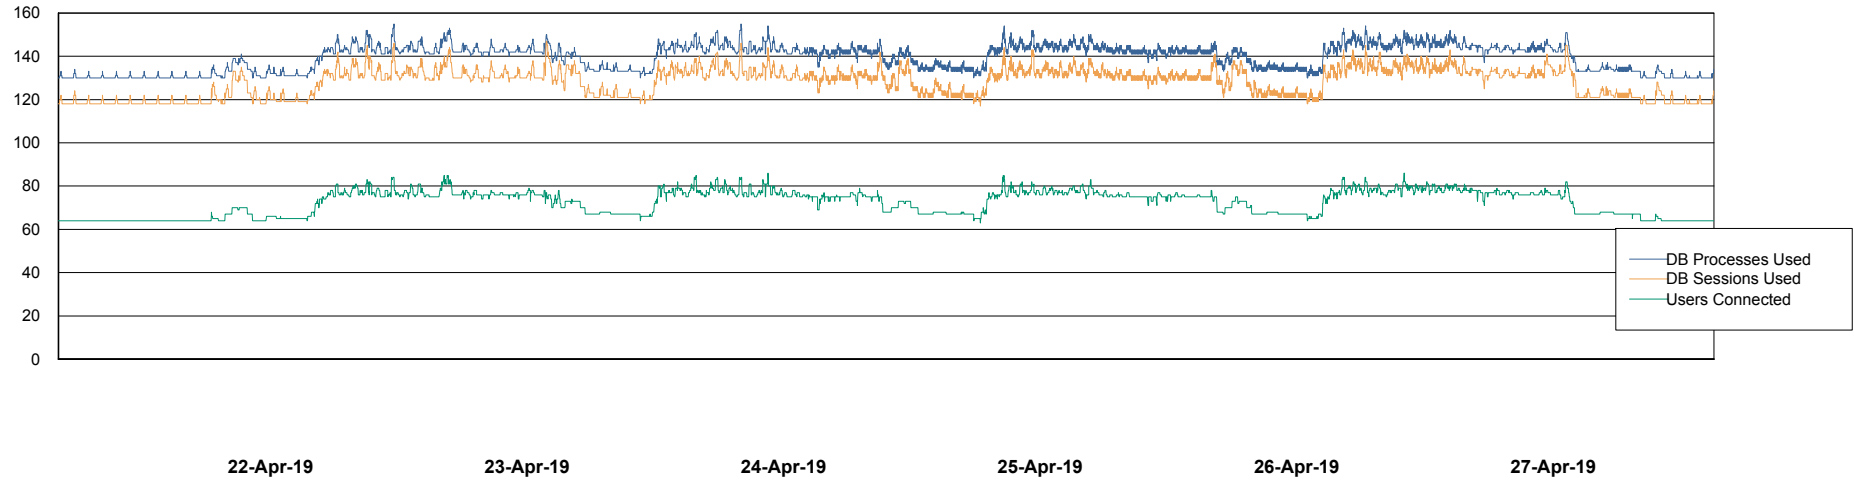

Weekly SLA Customer Report

Customer BGG_Production
Database ID 58

Database Performance BGGDB_BI

Weekly SLA Customer Report

Customer BGG_Production
Database ID 58

Database Performance BGGDB_Production

Weekly SLA Customer Report