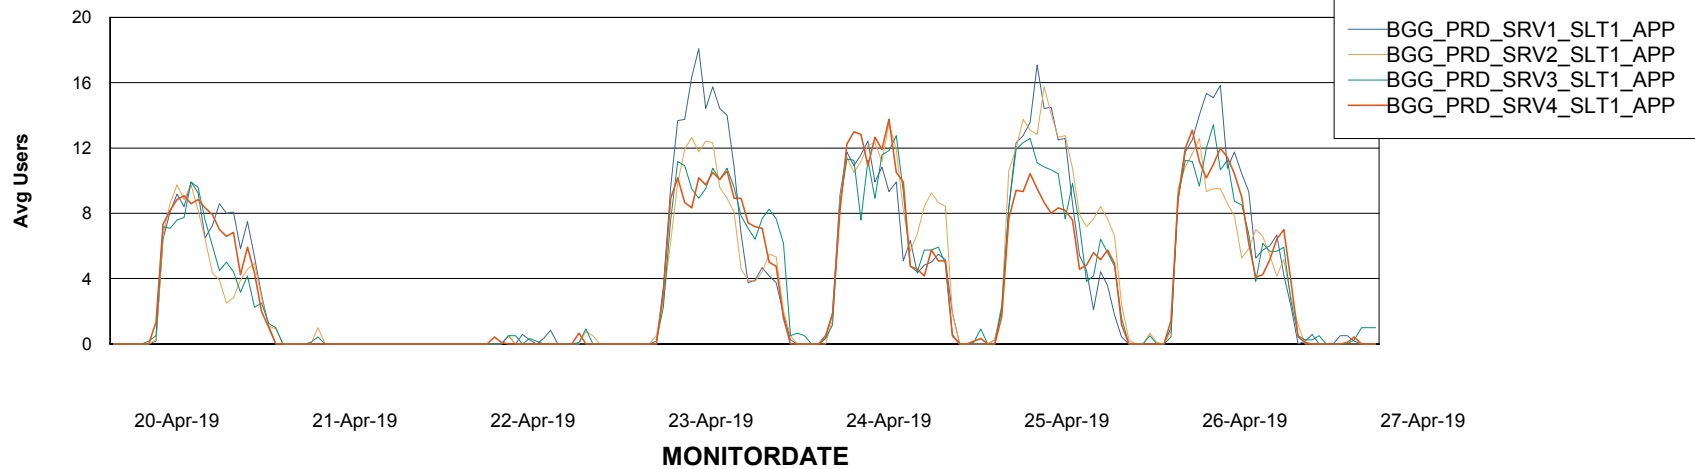

Avg users per day per ABS server