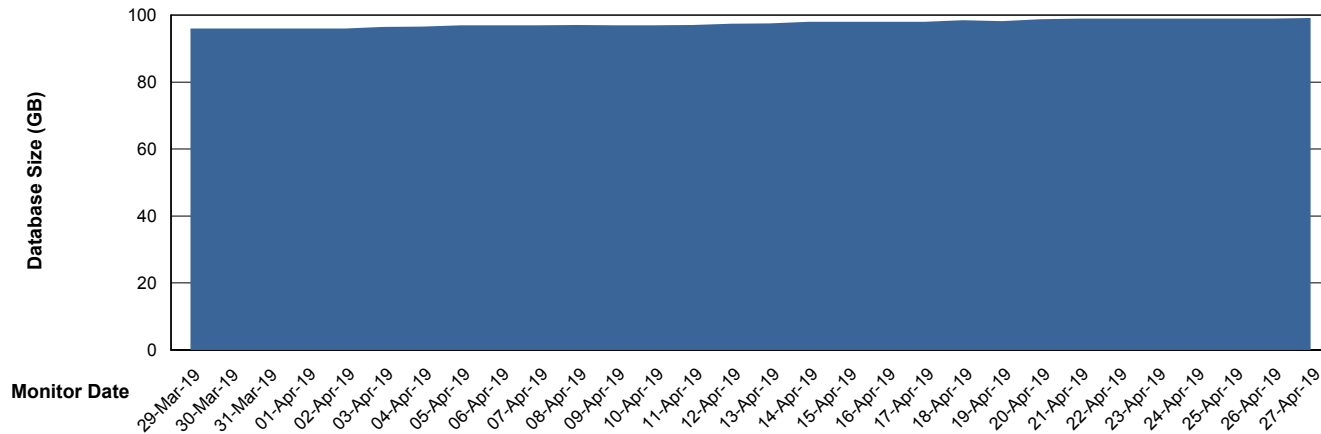

Customer BGG_Production
Database ID 58

Database Performance BGGDB_Standby

Weekly SLA Customer Report

Customer BGG_Production
Database ID 58

DATABASE SIZE BGGDB_BI

Database growth over last month

DATABASE SIZE BGGDB_Production

Database growth over last month

Weekly SLA Customer Report

Customer BGG_Production
Database ID 58

Database Tablespace		BGGDB_BI		
Date	Tablespace Name	Filesize (Gb)	Usedsize (Gb)	Percentage free
27-Apr-19	ABSDATA	22	17	23
	INDX	24	18	25
26-Apr-19	ABSDATA	22	17	23
	INDX	24	18	25
25-Apr-19	ABSDATA	22	17	23
	INDX	24	18	25
24-Apr-19	ABSDATA	22	17	23
	INDX	24	18	25
23-Apr-19	ABSDATA	22	17	23
	INDX	24	18	25
22-Apr-19	ABSDATA	22	17	23
	INDX	24	18	25
21-Apr-19	ABSDATA	22	17	23
	INDX	24	18	25