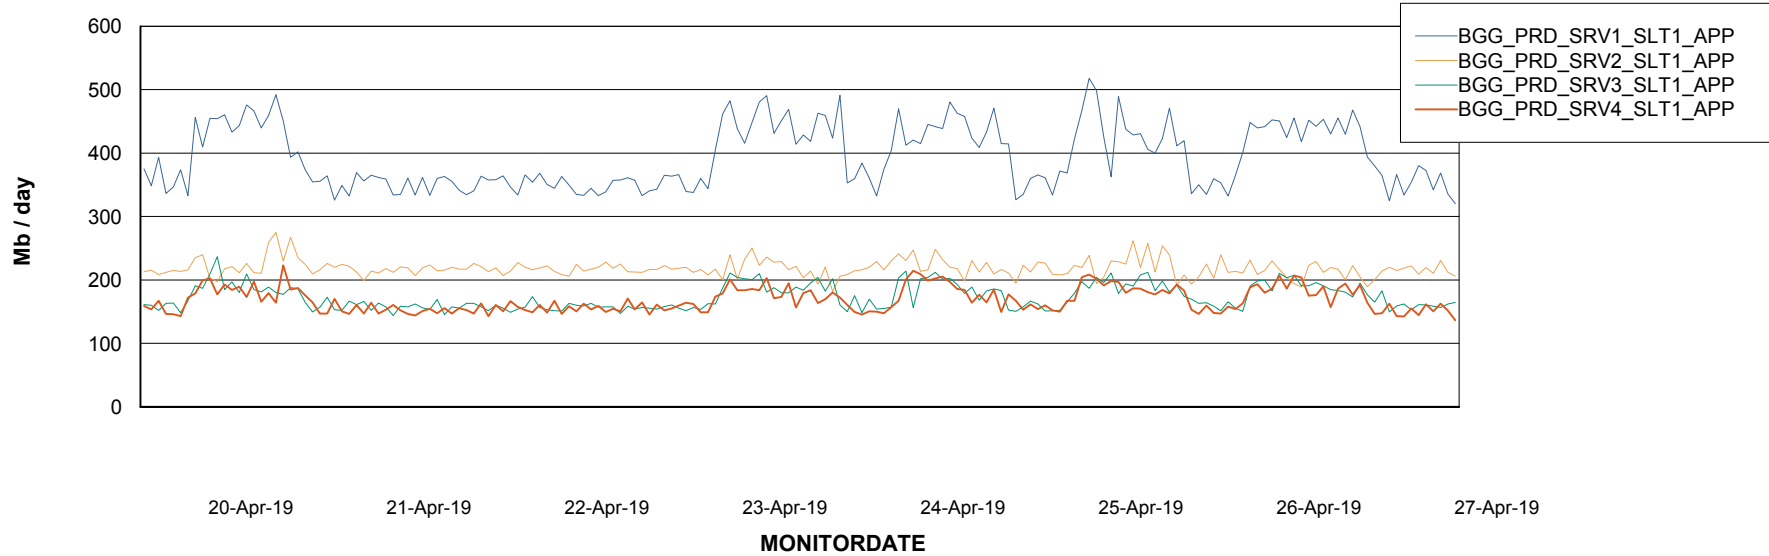

ABSSolute Application Server Services

Avg memory used per ABS Server Service