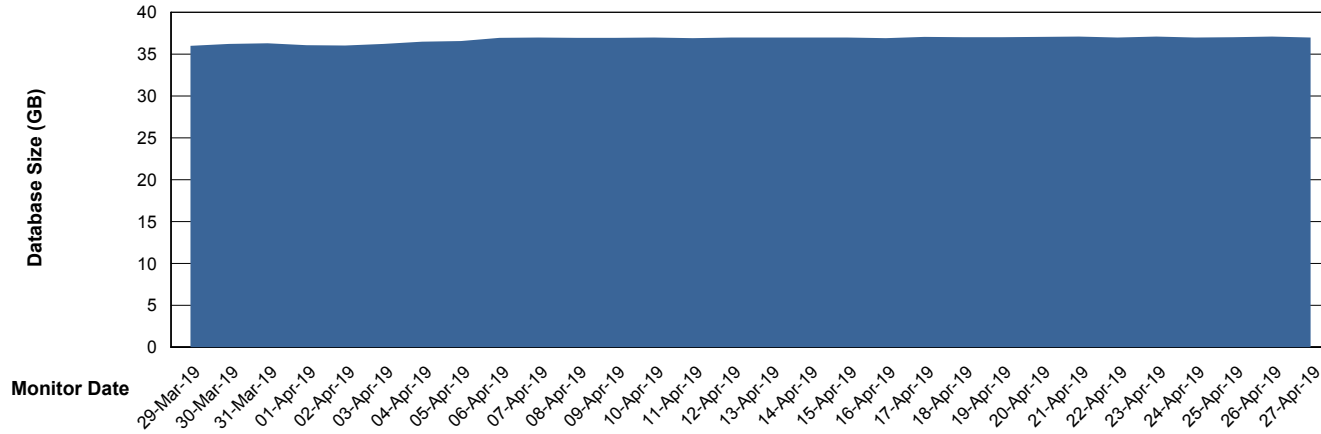

Customer BGG_Production
Database ID 58

Database Performance BGGDB_Standby

Weekly SLA Customer Report

Customer BGG_Production
Database ID 58

DATABASE SIZE BGGDB_BI

Database growth over last month

DATABASE SIZE BGGDB_Production

Database growth over last month

Weekly SLA Customer Report

Customer BGG_Production
Database ID 58

Database Tablespace		BGGDB_BI		
Date	Tablespace Name	Filesize (Gb)	Usedsize (Gb)	Percentage free
27-Apr-19	ABSDATA	22	17	23
	INDX	24	18	25
26-Apr-19	ABSDATA	22	17	23
	INDX	24	18	25
25-Apr-19	ABSDATA	22	17	23
	INDX	24	18	25
24-Apr-19	ABSDATA	22	17	23
	INDX	24	18	25
23-Apr-19	ABSDATA	22	17	23
	INDX	24	18	25
22-Apr-19	ABSDATA	22	17	23
	INDX	24	18	25
21-Apr-19	ABSDATA	22	17	23
	INDX	24	18	25