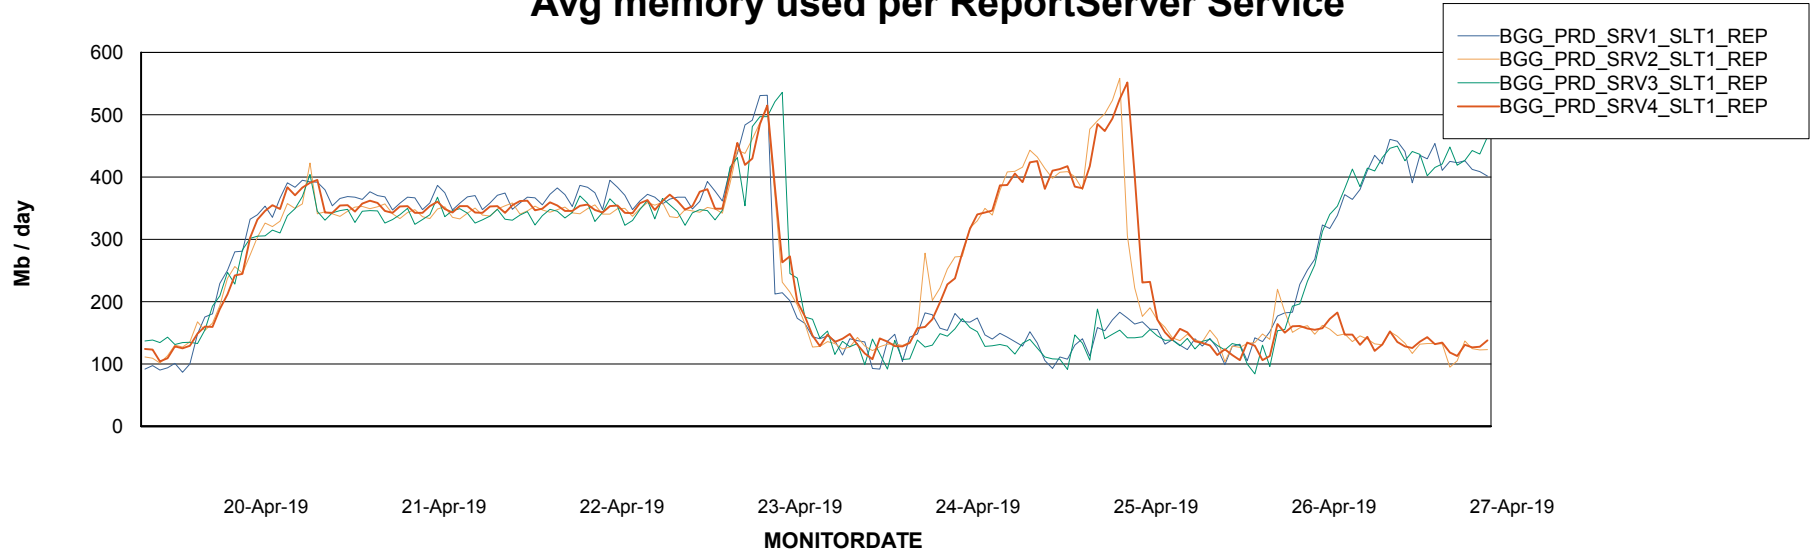

Avg memory used per ABS Server Service

Avg users per day per ABS server

Weekly SLA Customer Report

Customer BGG_Production
Database ID 58

ABSSolute Application ReportServer Services

Avg memory used per ReportServer Service