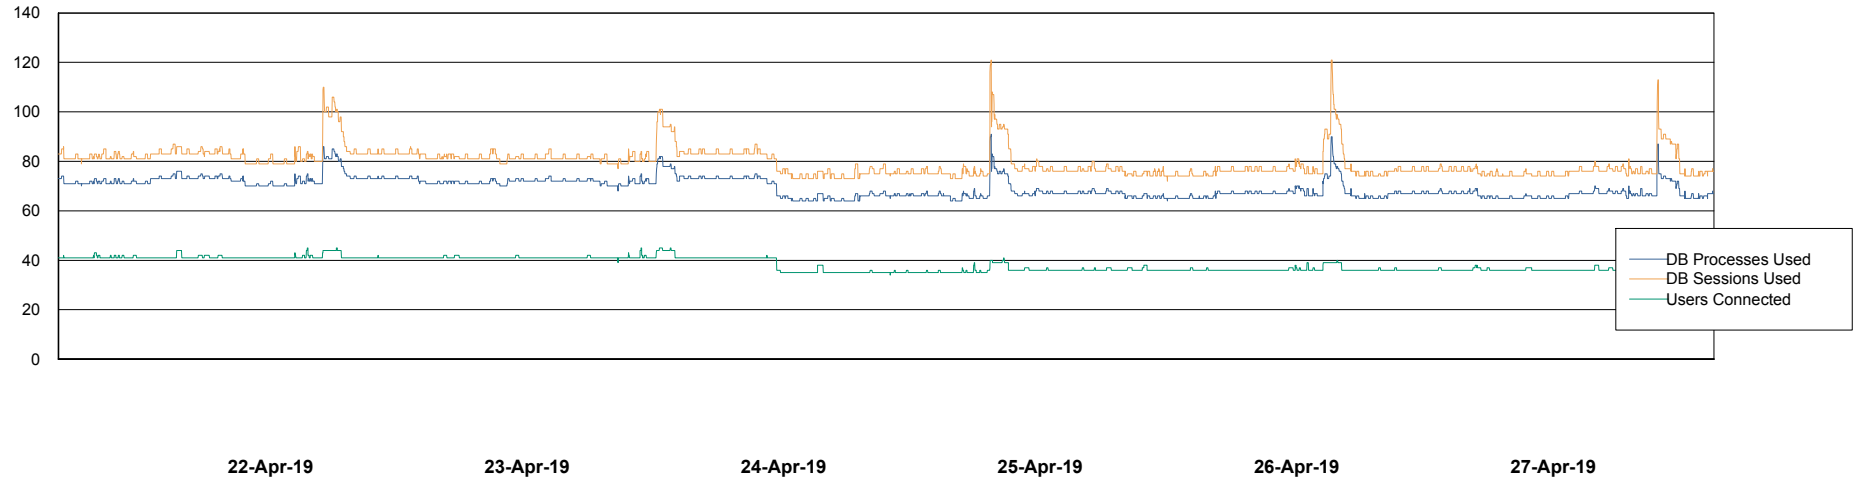

Weekly SLA Customer Report

Customer BCM_Production
Database ID 81

Database Performance BCMDB_ABS1 Production Database

Weekly SLA Customer Report

Customer BCM_Production
Database ID 81

Database Performance BCMDB_ABS1SB Standby Database