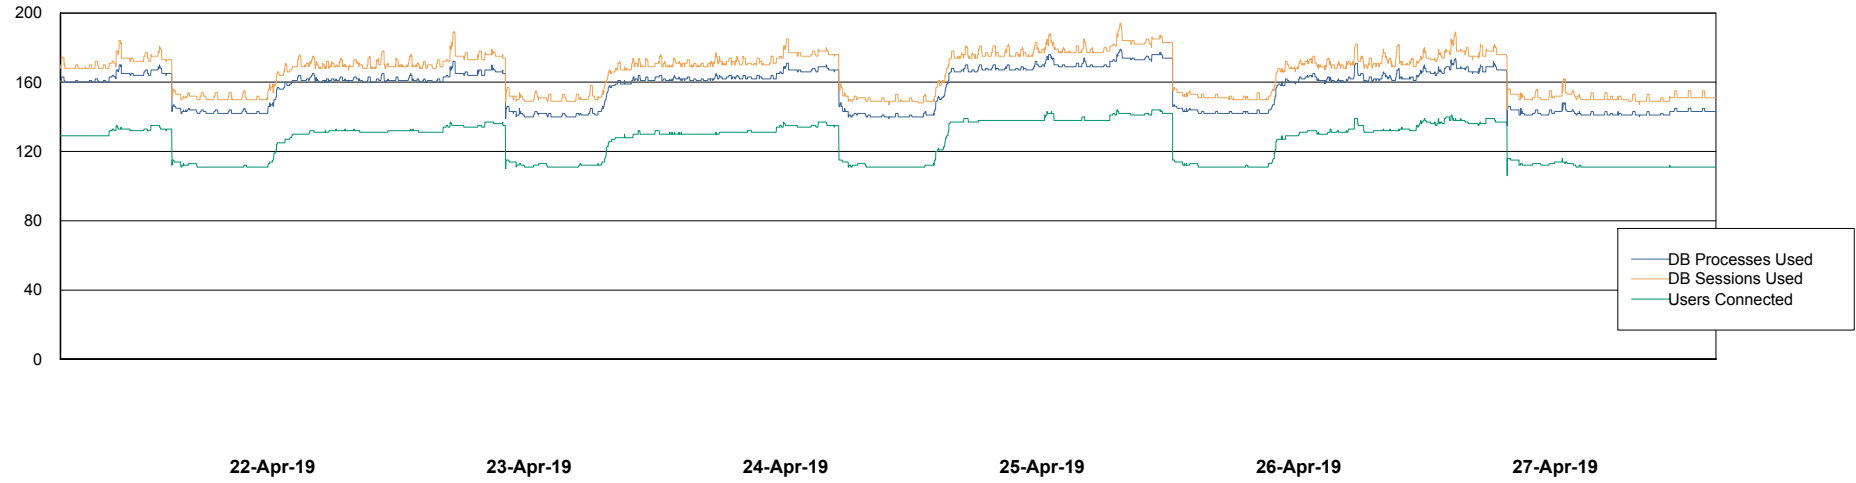

Weekly SLA Customer Report

Customer AUJ_Production
Database ID 41

Database Performance AUJ_DB4_Primary

Weekly SLA Customer Report

Customer AUJ_Production
Database ID 41

Database Performance AUJ_DB5_Standby