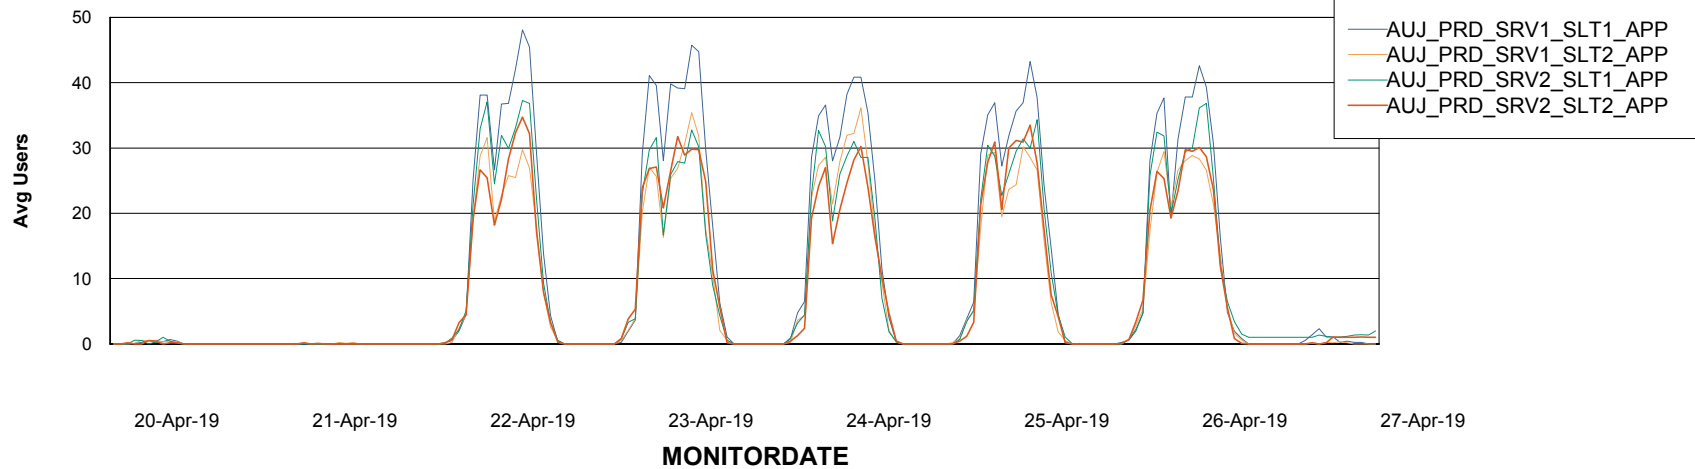

Weekly SLA Customer Report

Customer AUJ_Production
Database ID 41

ABSSolute Application Server Services

Avg memory used per ABS Server Service

Avg users per day per ABS server

Weekly SLA Customer Report

Customer AUJ_Production
Database ID 41