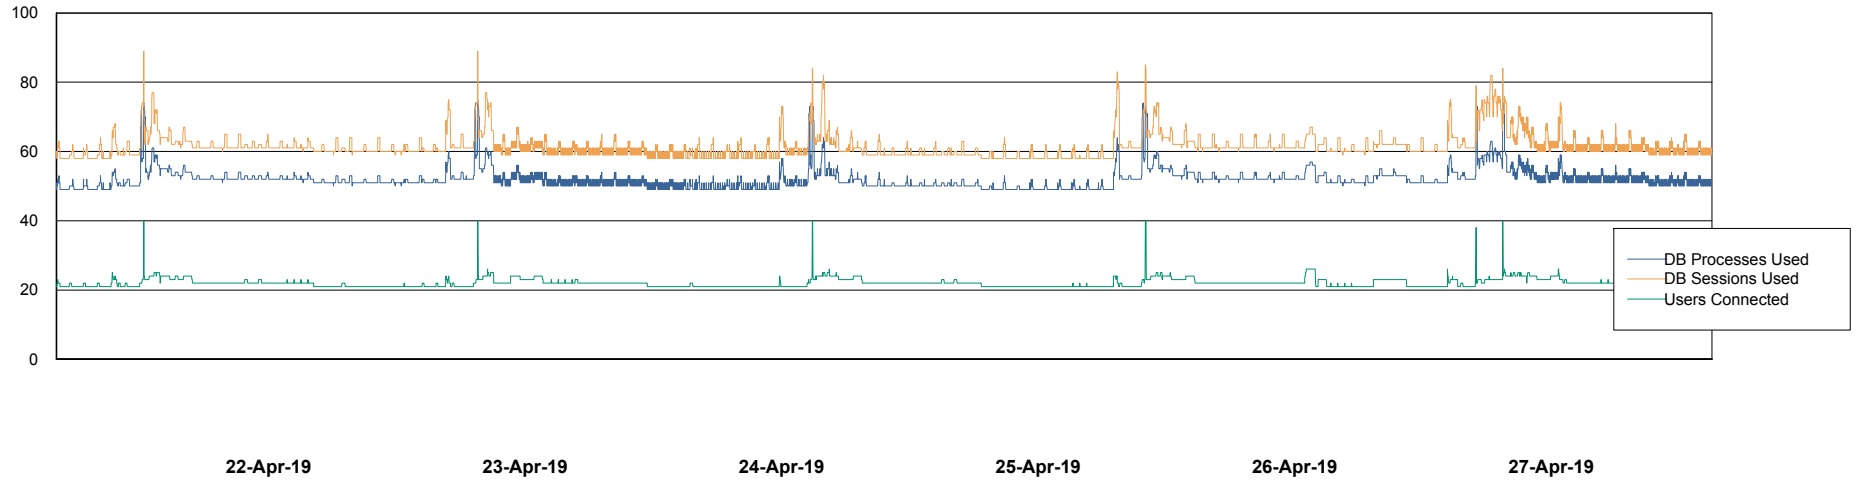

Weekly SLA Customer Report

Customer AUJ_Production
Database ID 41

Database Performance AUJ_DB6_Standby2

Weekly SLA Customer Report

Customer AUJ_Production
Database ID 41

Database Performance AUJDB_BI

Weekly SLA Customer Report