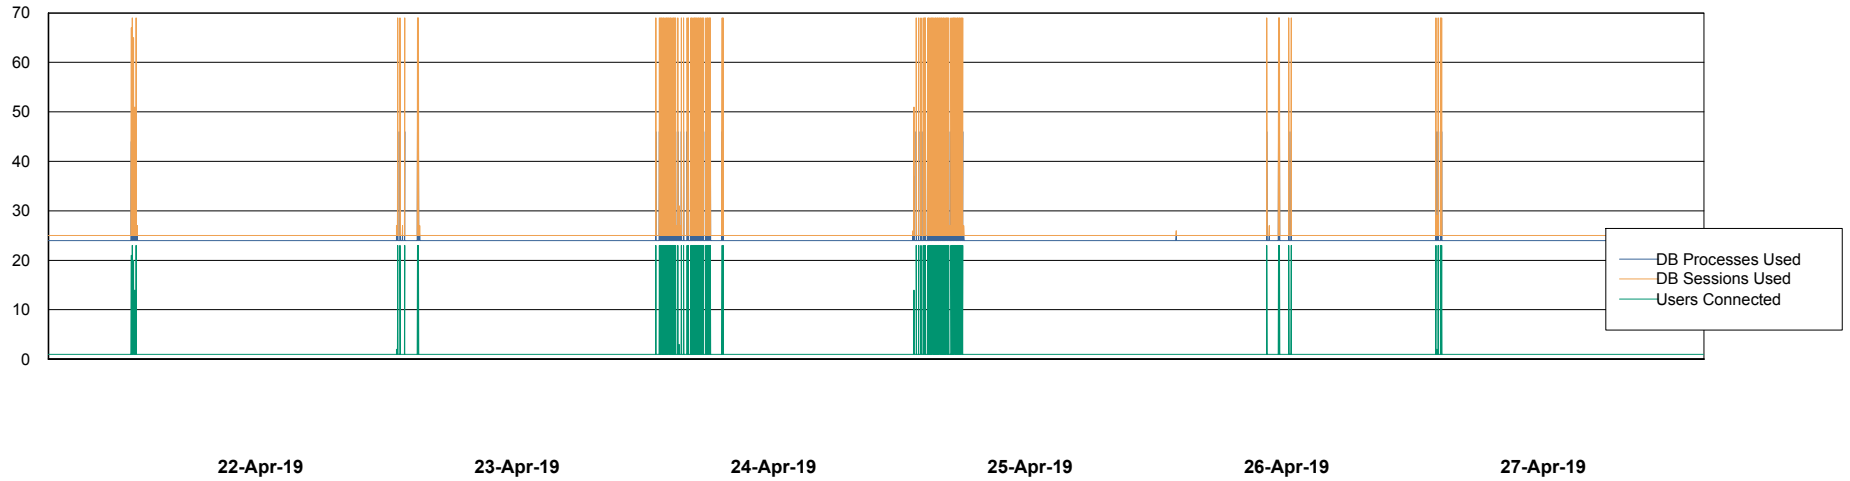

Weekly SLA Customer Report

Customer AUJ_Production
Database ID 41

Database Performance AUJ_DB4_Primary

Weekly SLA Customer Report

Customer AUJ_Production
Database ID 41

Database Performance AUJ_DB5_Standby

Weekly SLA Customer Report

Customer AUJ_Production
Database ID 41

Database Performance AUJ_DB6_Standby2

Weekly SLA Customer Report

Customer AUJ_Production
Database ID 41

Database Performance AUJDB_BI

Weekly SLA Customer Report