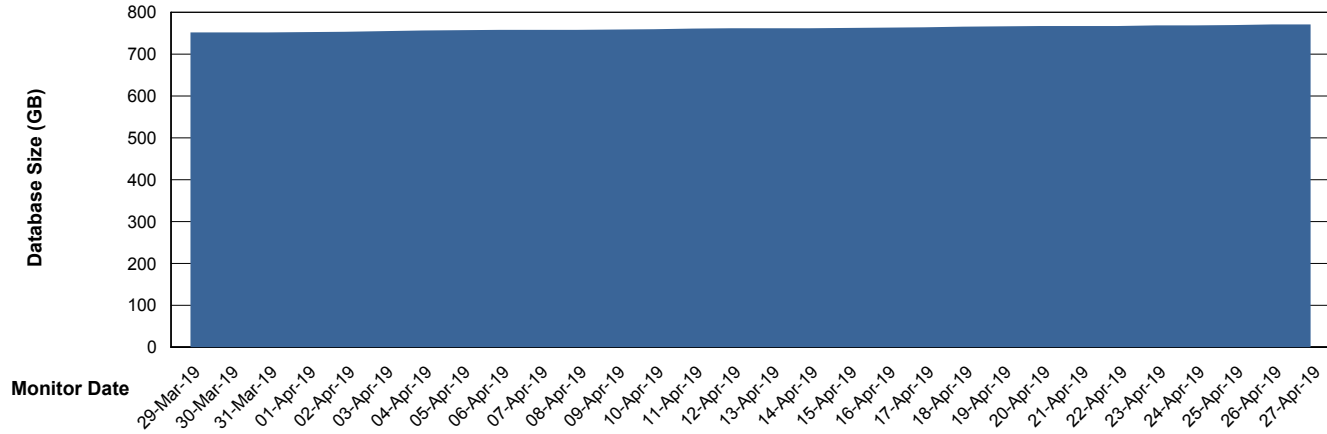

Customer AUJ_Production
Database ID 41

Database Performance AUJDB_BI_TS1

Weekly SLA Customer Report

Customer AUJ_Production
Database ID 41

DATABASE SIZE AUJ_DB4_Primary

Database growth over last month

DATABASE SIZE AUJDB_BI

Database growth over last month

Weekly SLA Customer Report

Customer AUJ_Production
Database ID 41

DATABASE SIZE AUJDB_BI_TS1

Database growth over last month

Weekly SLA Customer Report

Customer AUJ_Production
Database ID 41