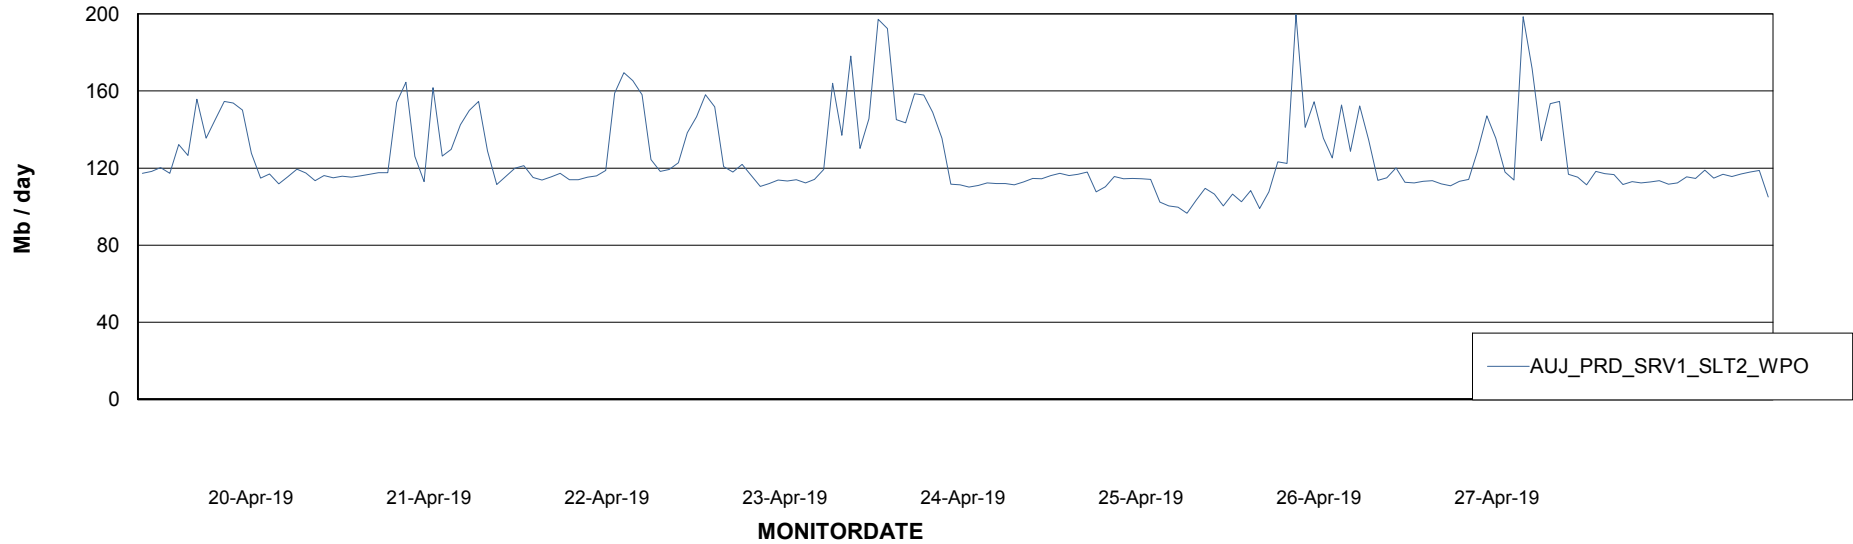

ABSSolute Application ReportServer Services

Avg memory used per ReportServer Service

Weekly SLA Customer Report

Customer AUJ_Production
Database ID 41

ABSSolute Web Component Services

Avg memory used per ABS Web component