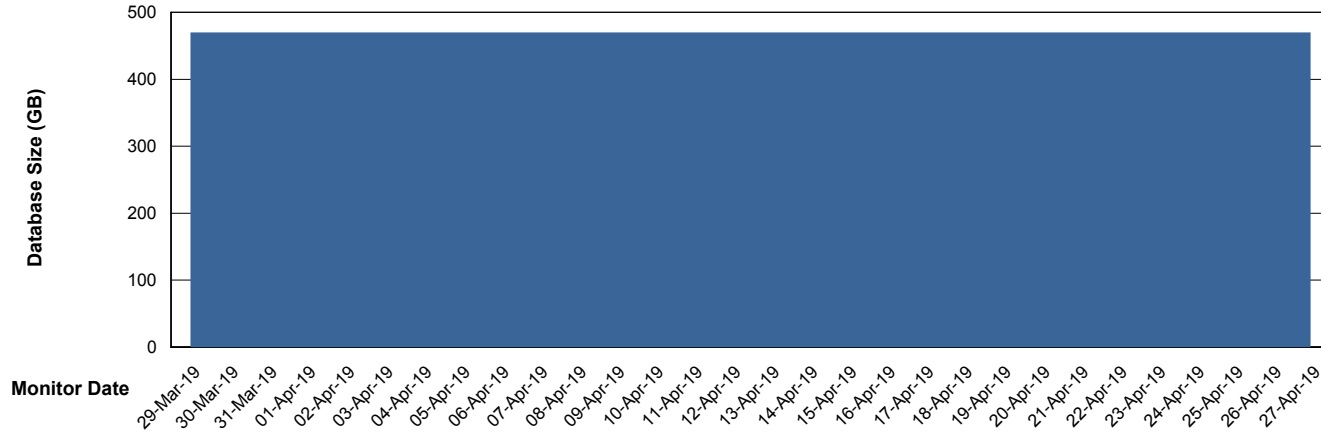

Database growth over last month

Weekly SLA Customer Report

Customer AUJ_Production
Database ID 41

DATABASE SIZE AUJDB_BI_TS1

Database growth over last month

Weekly SLA Customer Report

Customer AUJ_Production
Database ID 41