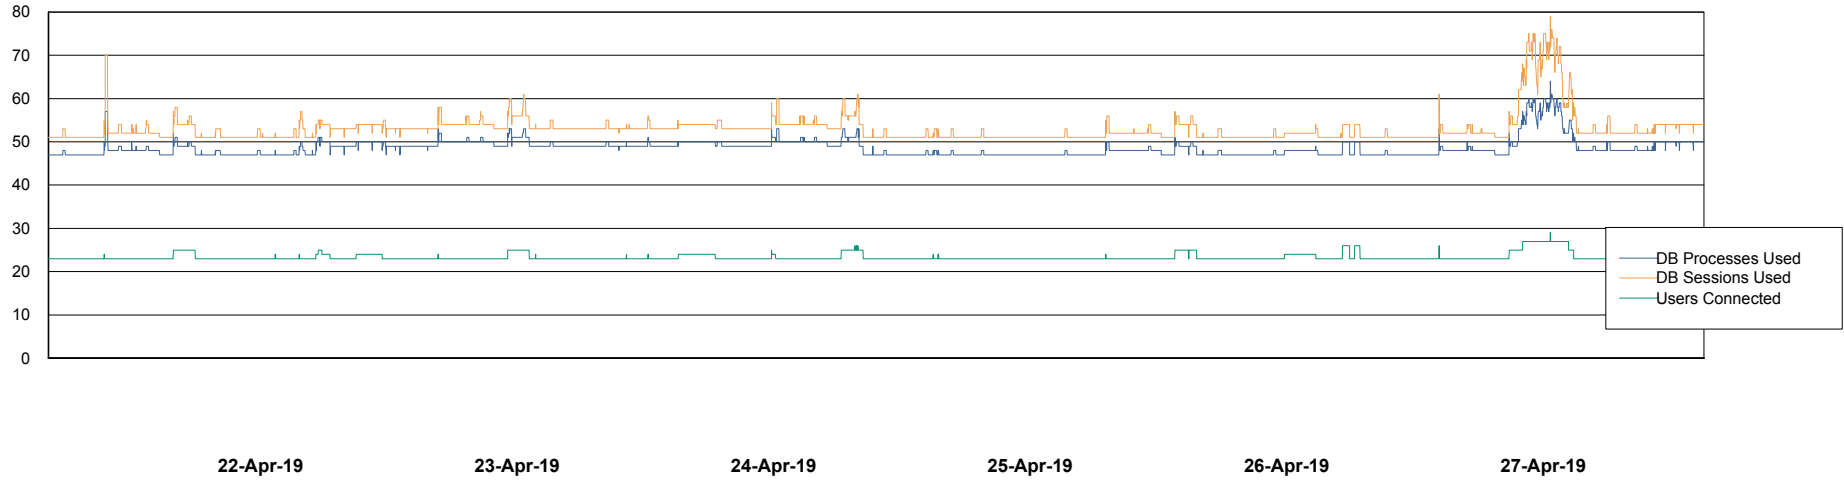

Database Performance AUJDB_BI_TS1