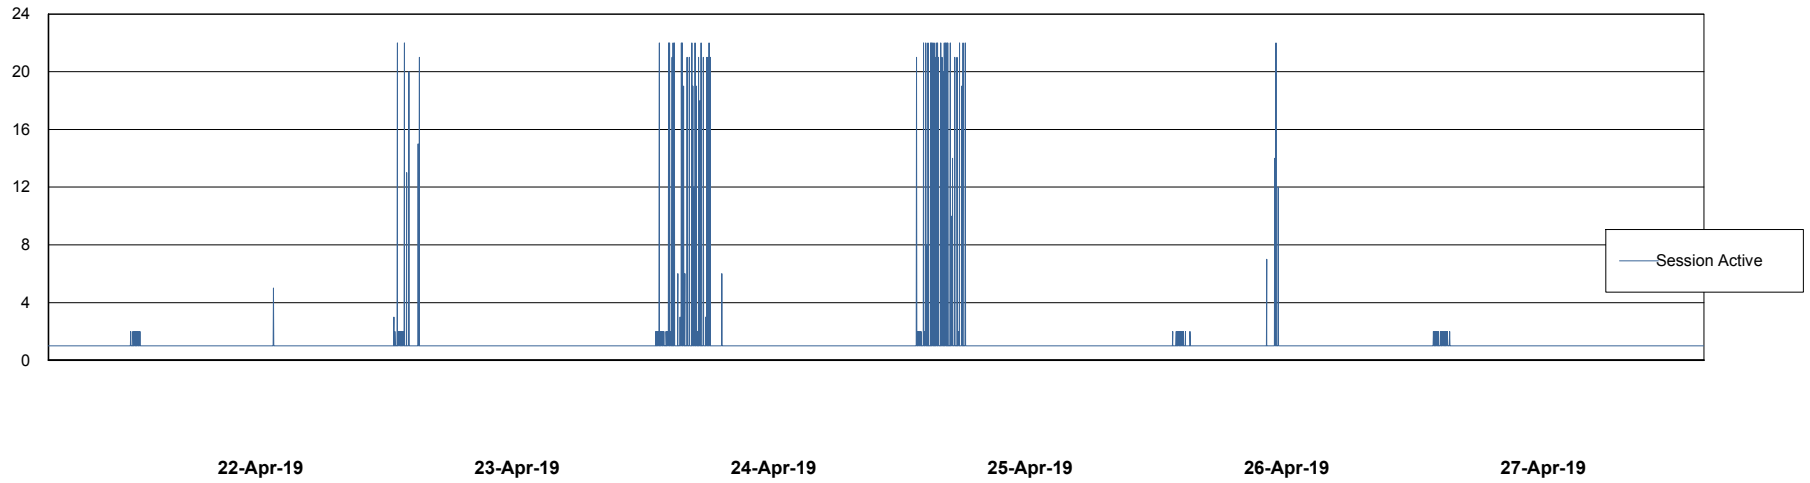

Weekly SLA Customer Report

Customer AUJ_Production
Database ID 41

Database Performance AUJ_DB4_Primary

Weekly SLA Customer Report

Customer AUJ_Production
Database ID 41

Database Performance AUJ_DB5_Standby

Weekly SLA Customer Report

Customer AUJ_Production
Database ID 41

Database Performance AUJ_DB6_Standby2

Weekly SLA Customer Report

Customer AUJ_Production
Database ID 41

Database Performance AUJDB_BI

Weekly SLA Customer Report