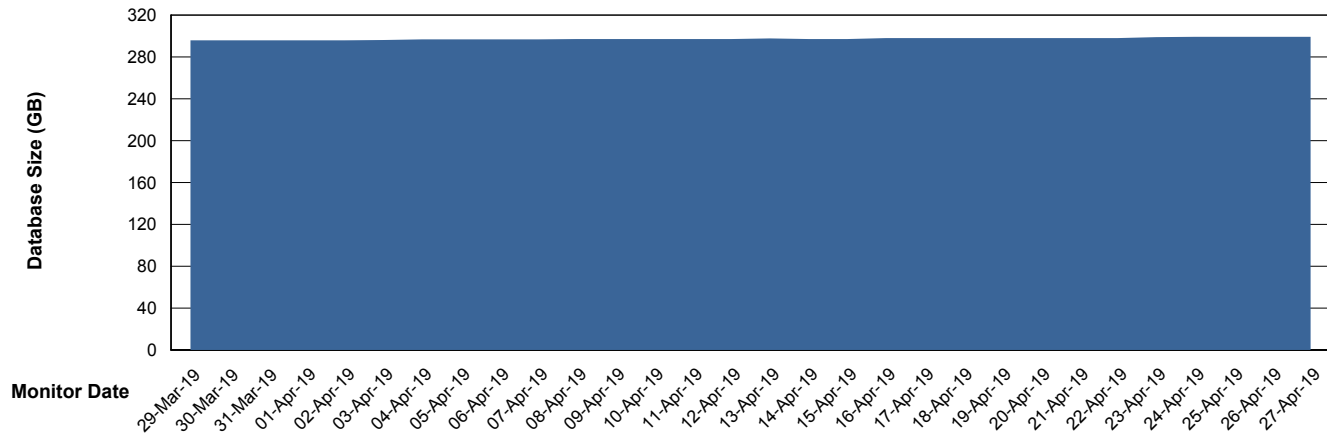

Customer AUJ_Production
Database ID 41

Database Performance AUJDB_BI_TS1

Weekly SLA Customer Report

Customer AUJ_Production
Database ID 41

DATABASE SIZE AUJ_DB4_Primary

Database growth over last month

DATABASE SIZE AUJDB_BI

Database growth over last month

Weekly SLA Customer Report

Customer AUJ_Production
Database ID 41

DATABASE SIZE AUJDB_BI_TS1

Database growth over last month

Weekly SLA Customer Report

Customer AUJ_Production
Database ID 41