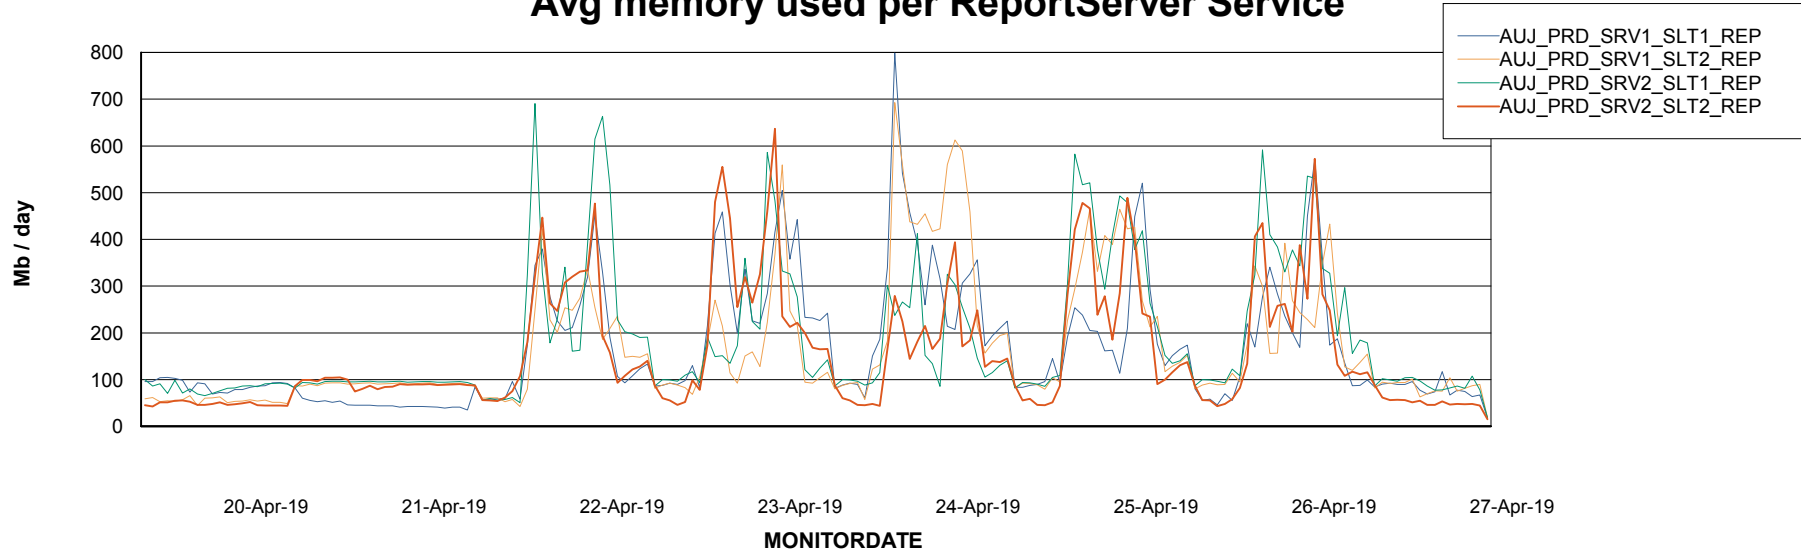

ABSSolute Application ReportServer Services

Avg memory used per ReportServer Service