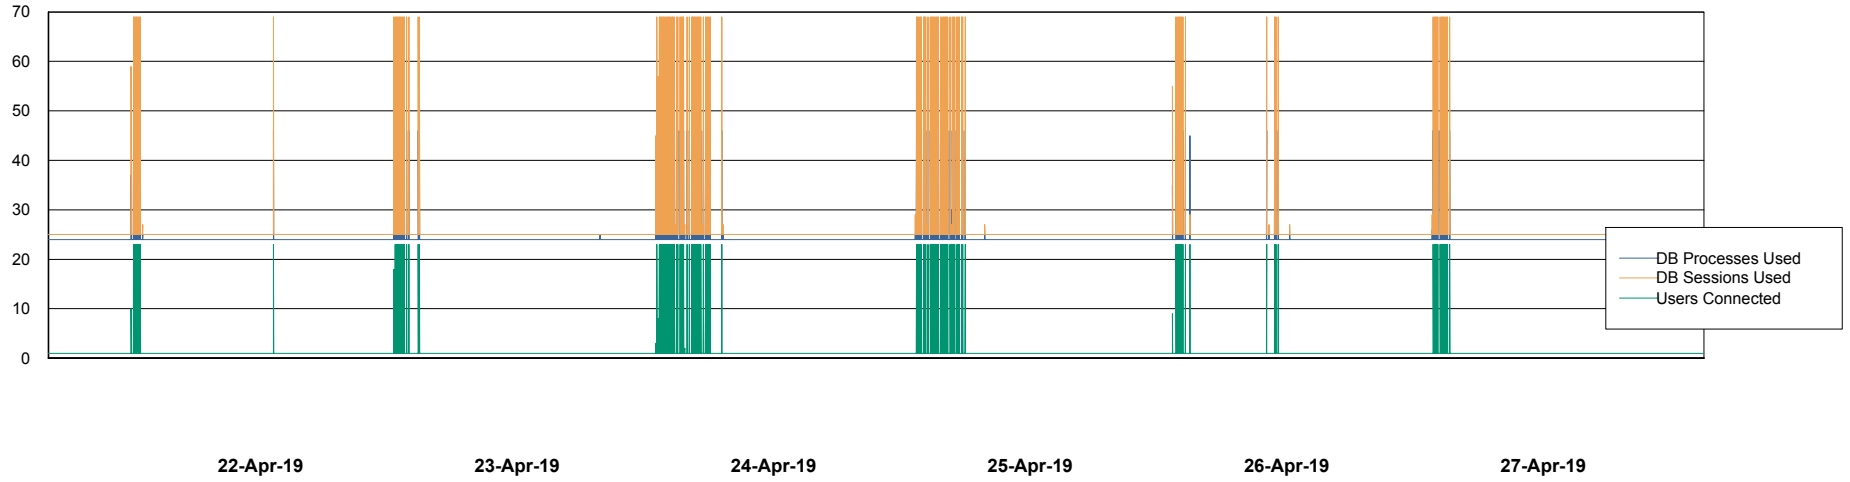

Weekly SLA Customer Report

Customer AUJ_Production
Database ID 41

Database Performance AUJ_DB4_Primary

Weekly SLA Customer Report

Customer AUJ_Production
Database ID 41

Database Performance AUJ_DB5_Standby

Weekly SLA Customer Report

Customer AUJ_Production
Database ID 41

Database Performance AUJ_DB6_Standby2

Weekly SLA Customer Report

Customer AUJ_Production
Database ID 41

Database Performance AUJDB_BI

Weekly SLA Customer Report