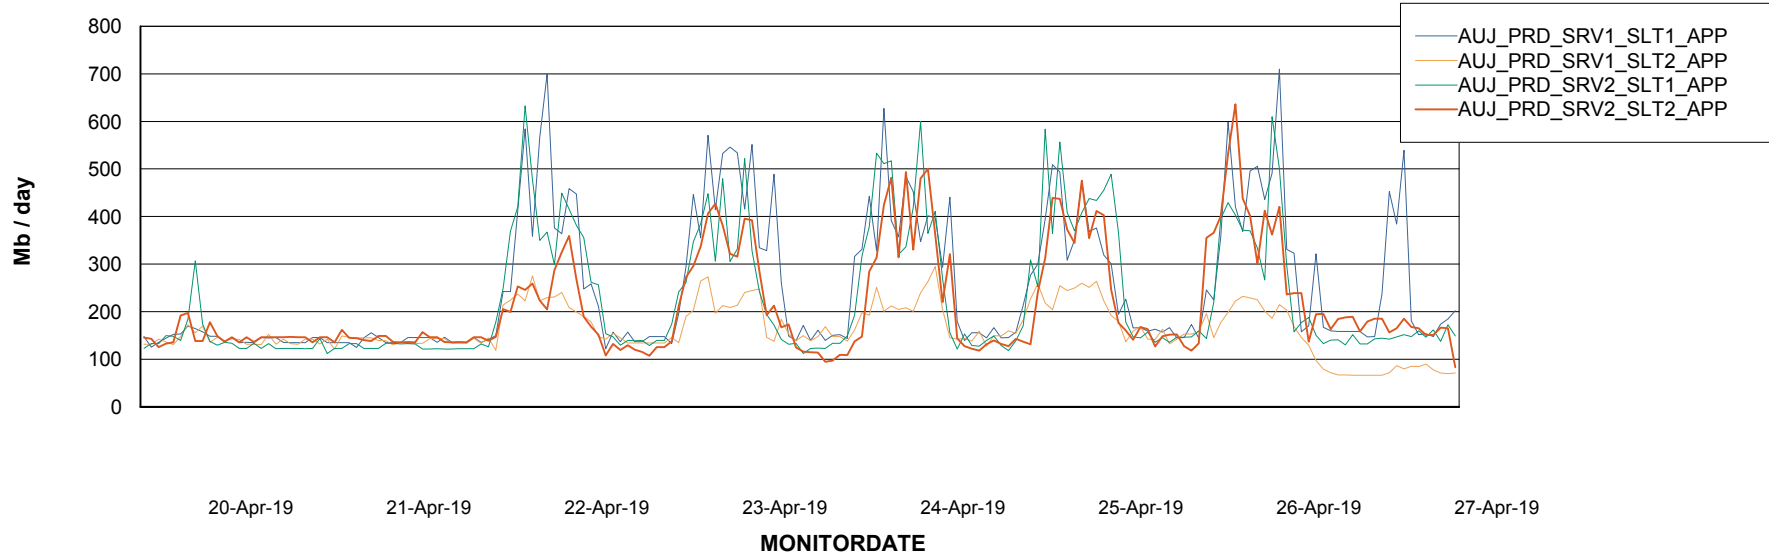

ABSSolute Application Server Services

Avg memory used per ABS Server Service