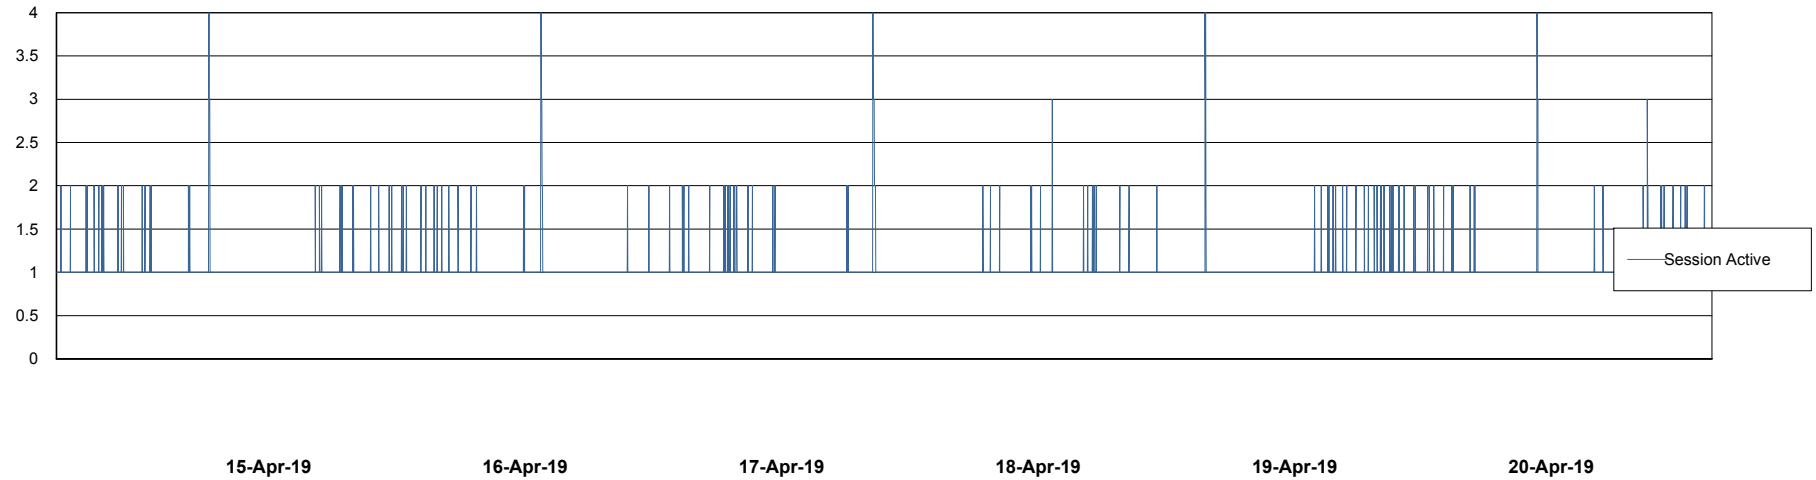

Database Performance WBLDB_Production