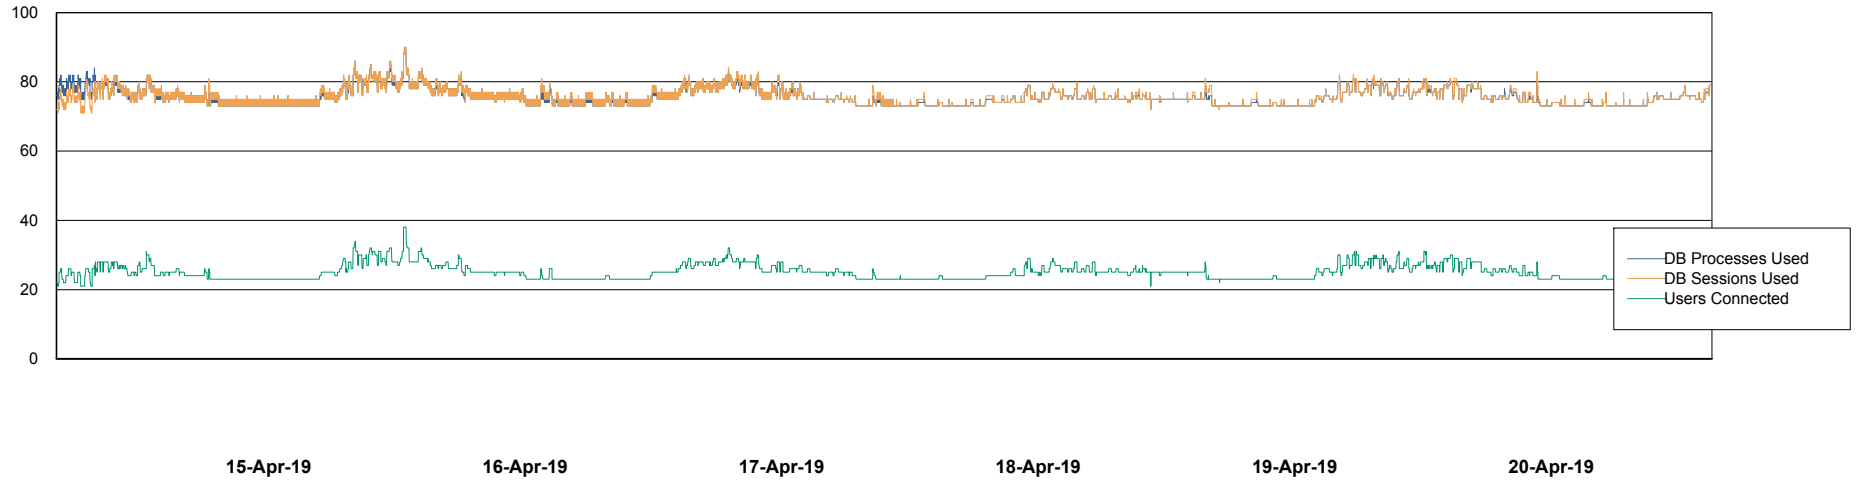

Database Performance WBLDB_Production