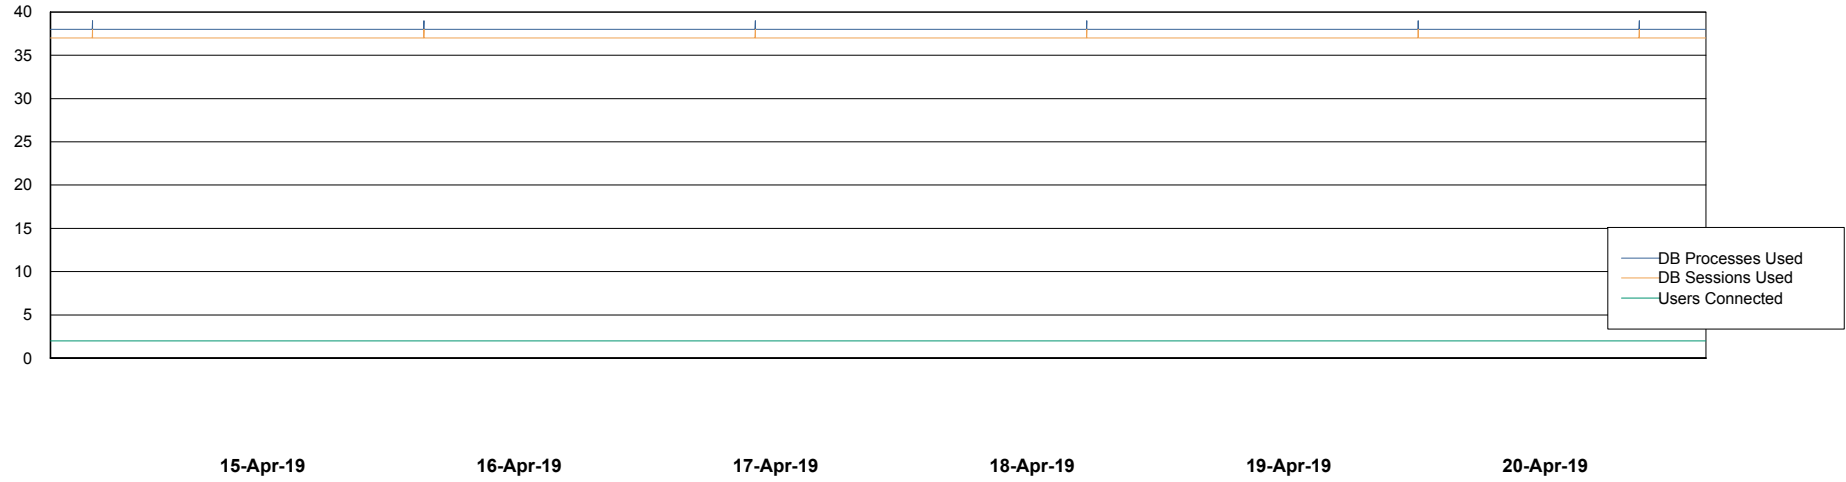

Database Performance VOSDB_Standby