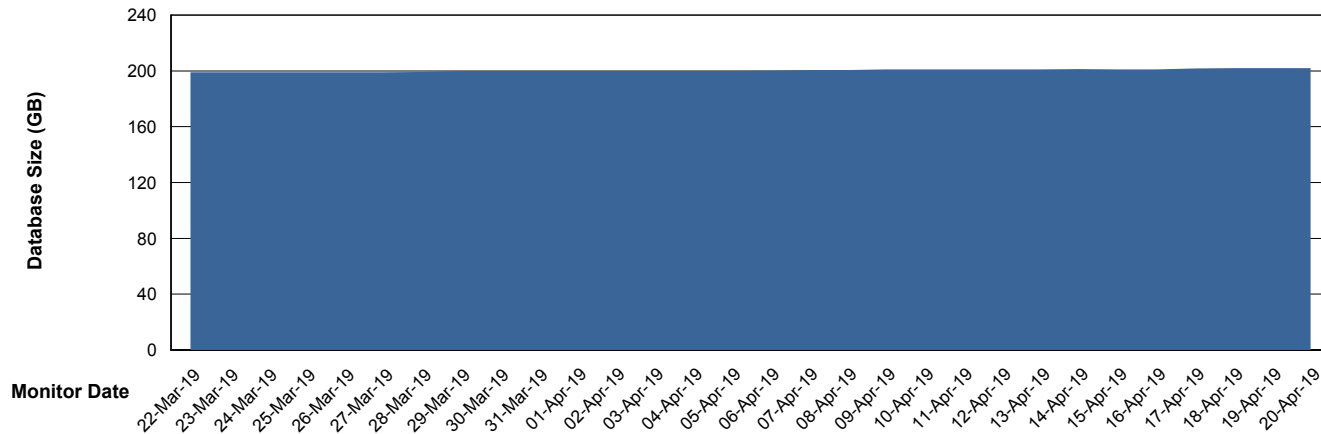

DATABASE SIZE VOSDB_Production

Database growth over last month