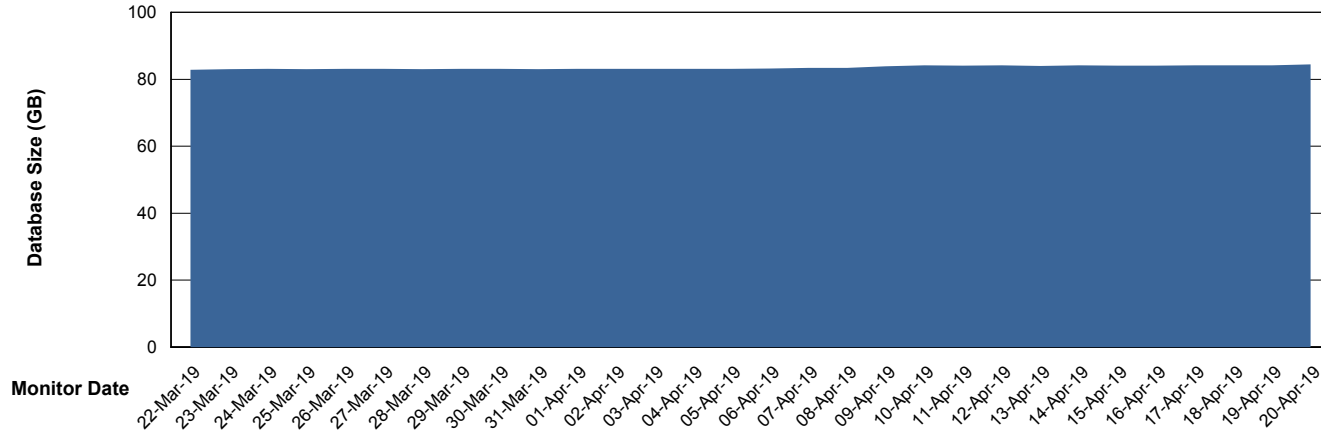

DATABASE SIZE VOSBIDB_Production

Database growth over last month