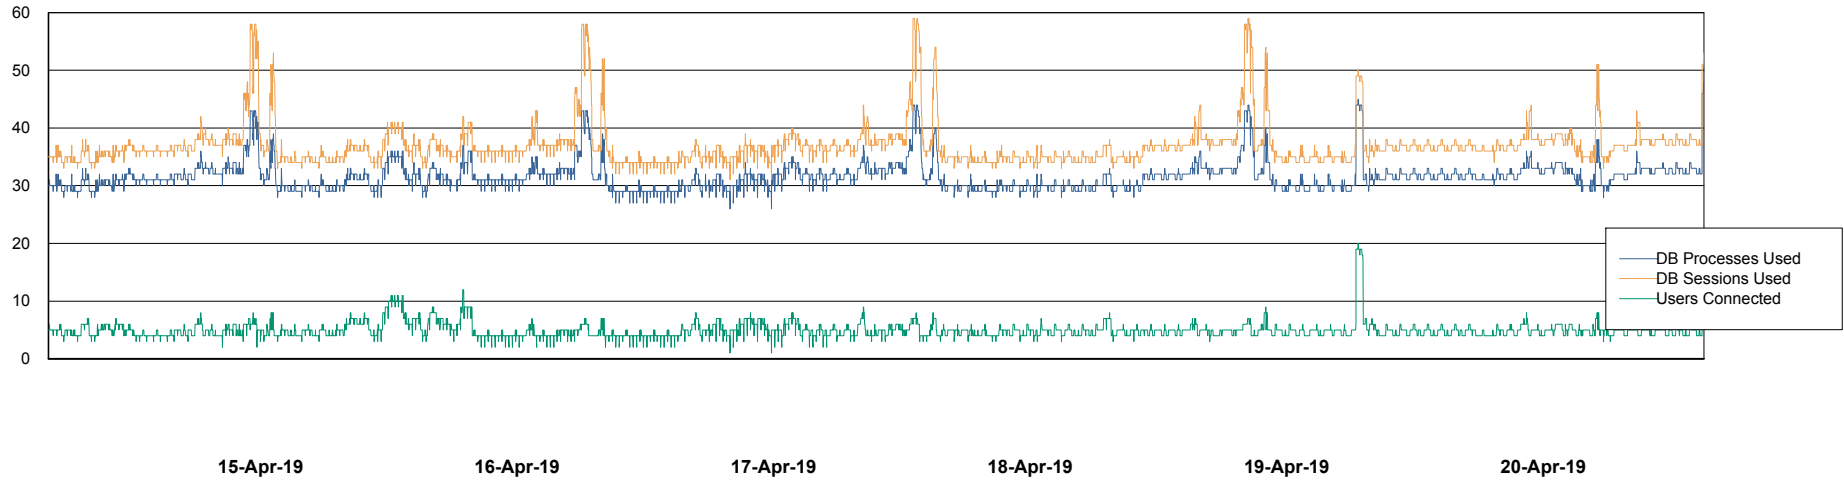

Database Performance VOSBIDB_Production