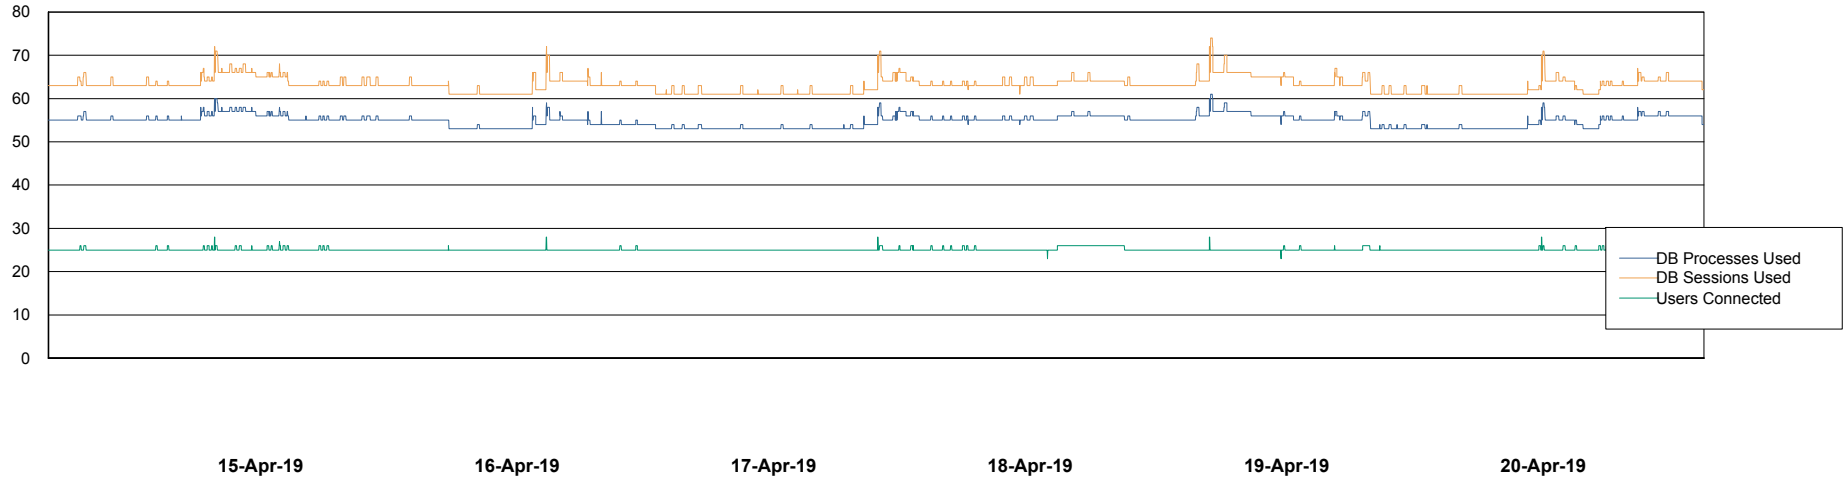

Database Performance STXDB_Production