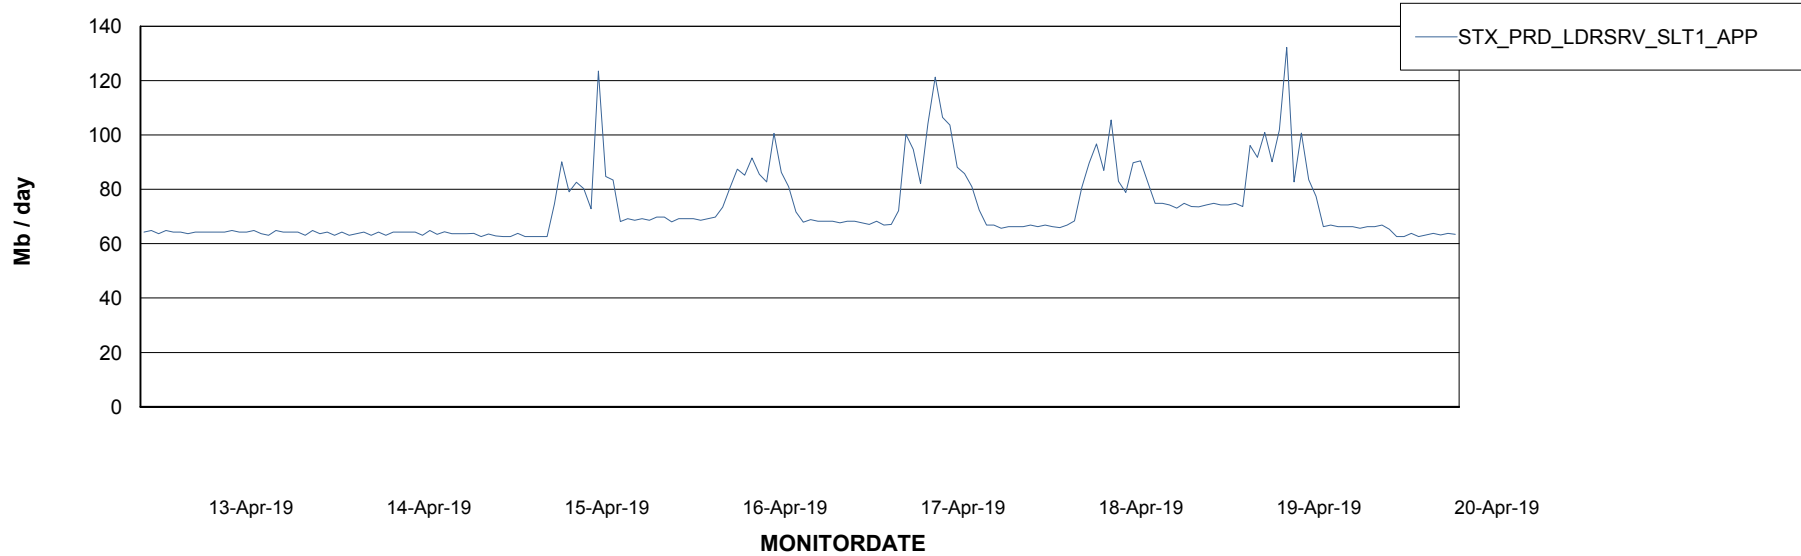

ABSSolute Application Server Services

Avg memory used per ABS Server Service