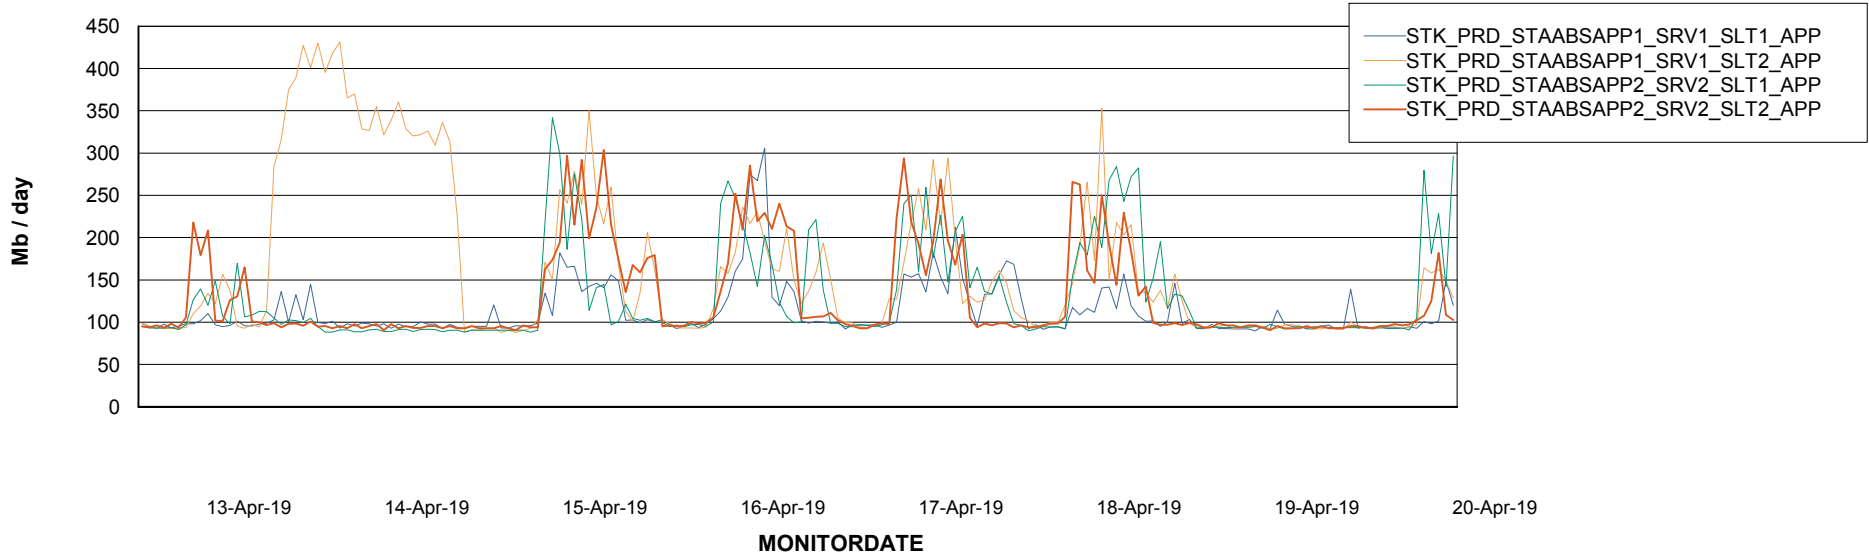

ABSSolute Application Server Services

Avg memory used per ABS Server Service