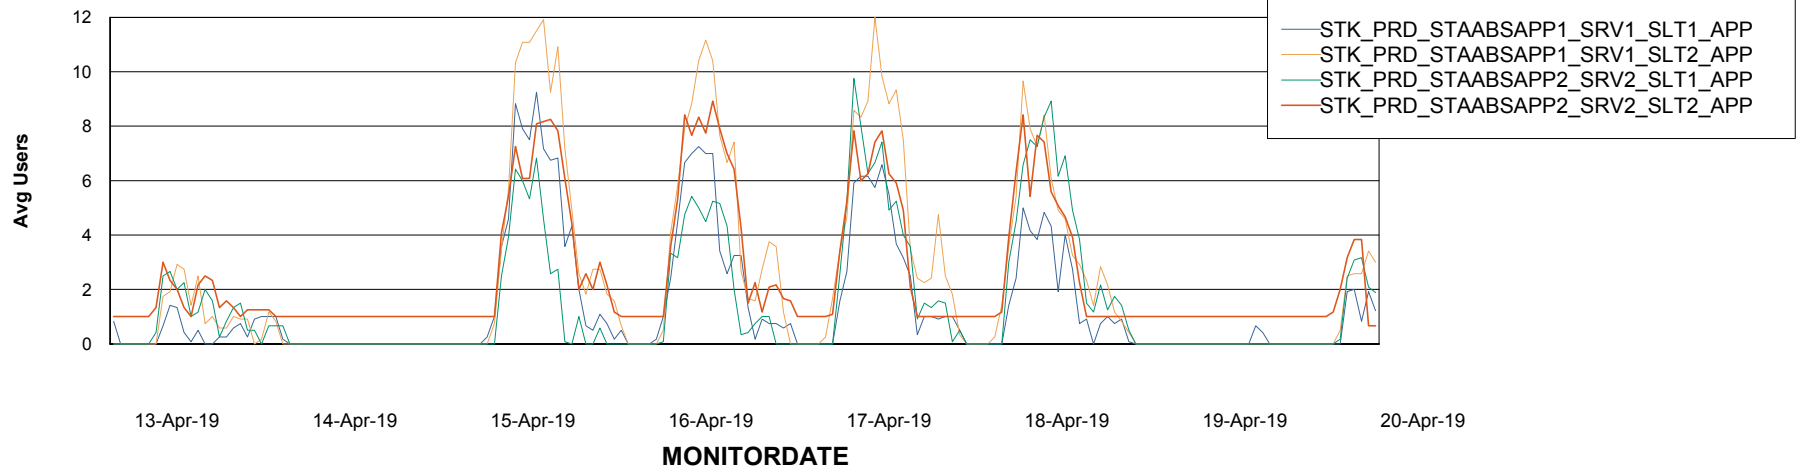

Avg users per day per ABS server