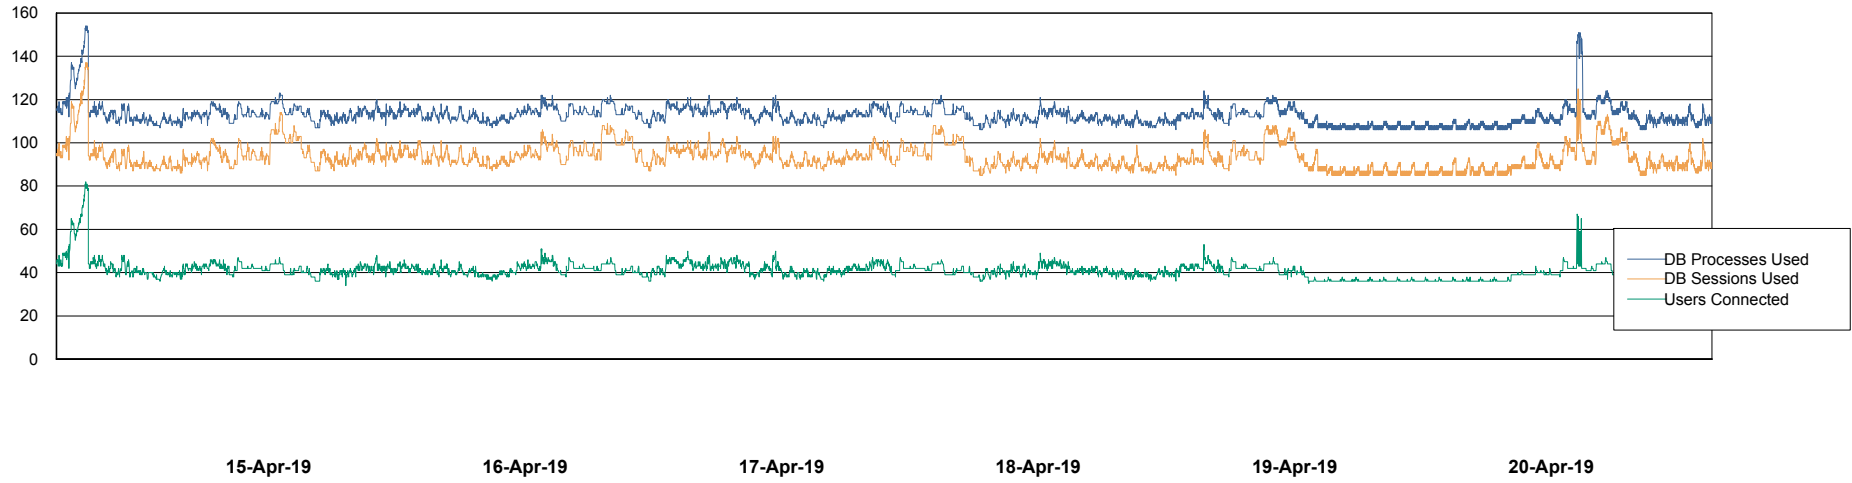

Database Performance STKDB_ABS1 Production Database