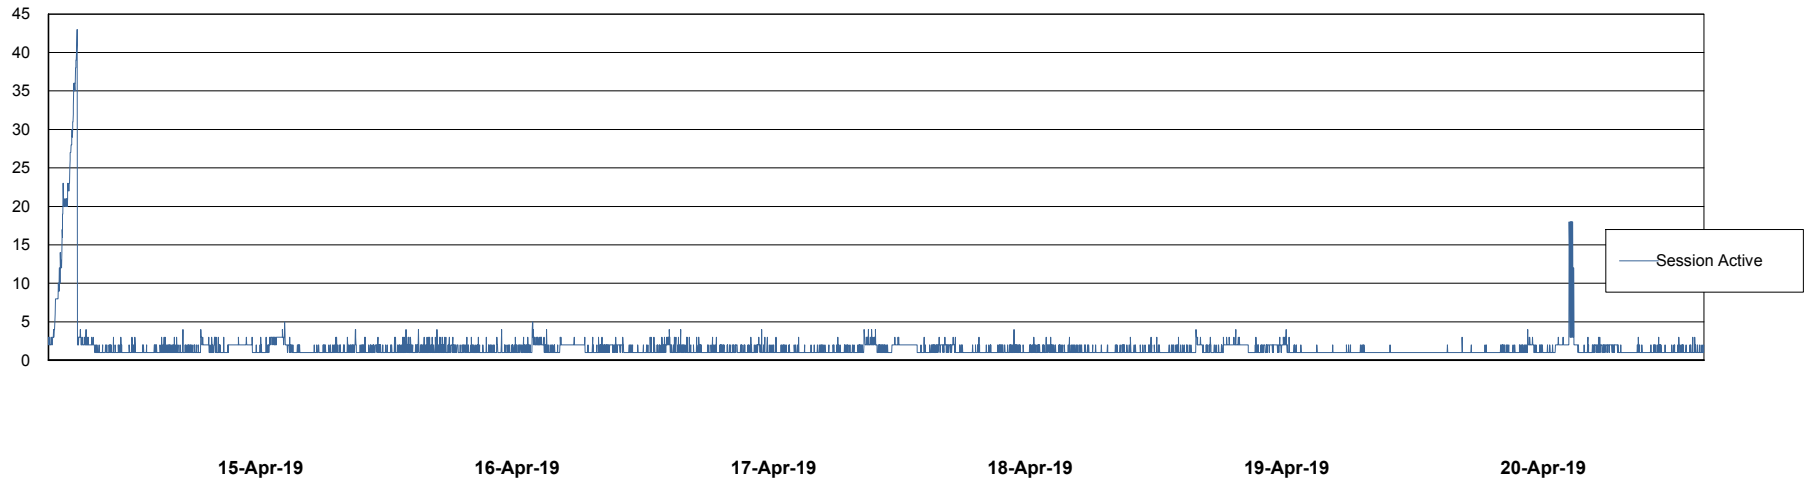

Database Performance STKDB_ABS1 Production Database