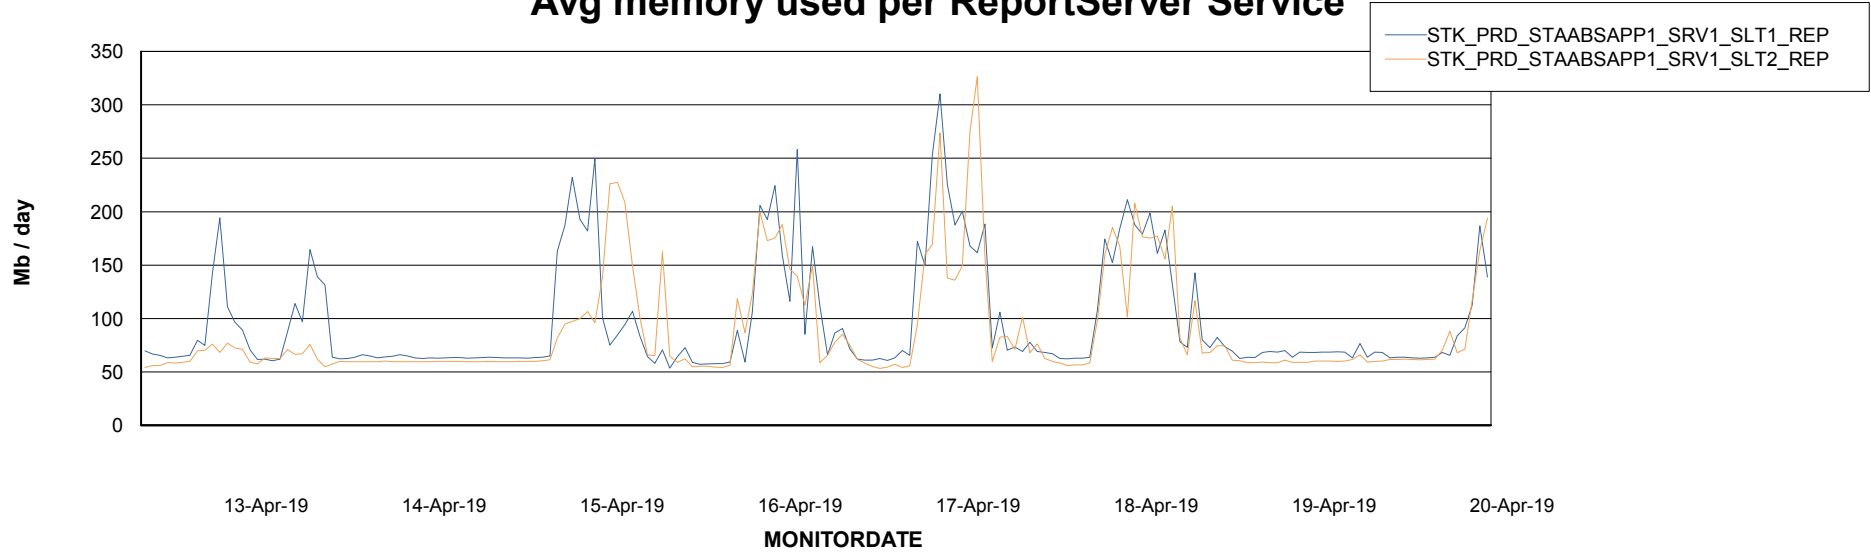

ABSSolute Application ReportServer Services

Avg memory used per ReportServer Service