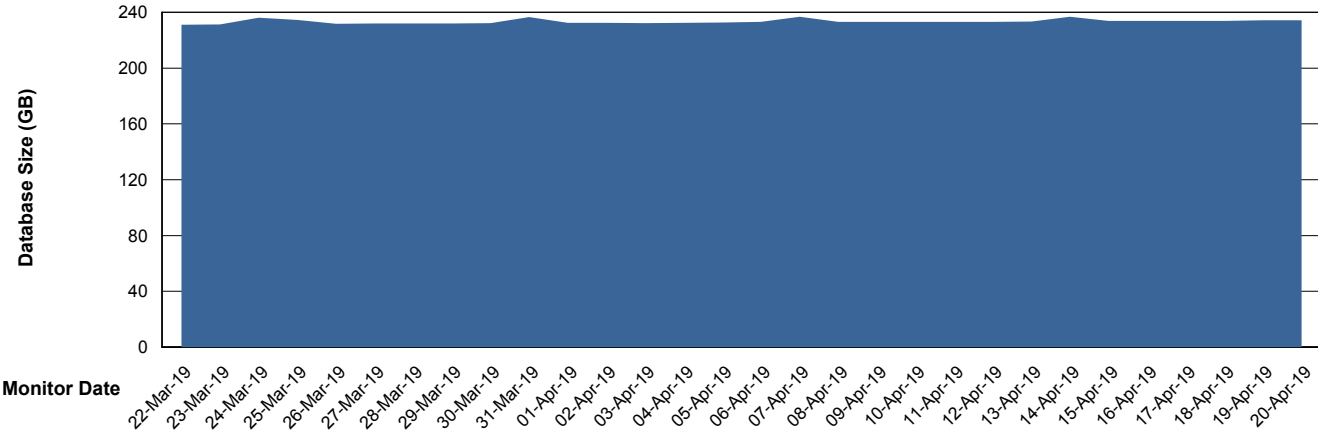

DATABASE SIZE STKDB_ABS1 Production Database

Database growth over last month

Database Tablespace STKDB_ABS1 Production Database

Date	Tablespace Name	Filesize (Gb)	Usedsize (Gb)	Percentage free
20-Apr-19	ABSDATA	179	103	42
	INDX	148	126	15
19-Apr-19	ABSDATA	179	104	42
	INDX	148	126	15
18-Apr-19	ABSDATA	179	103	42
	INDX	148	126	15
17-Apr-19	ABSDATA	179	104	42
	INDX	148	126	15
16-Apr-19	ABSDATA	179	103	42
	INDX	148	126	15
15-Apr-19	ABSDATA	179	104	42
	INDX	148	126	15
14-Apr-19	ABSDATA	179	103	42
	INDX	148	126	15