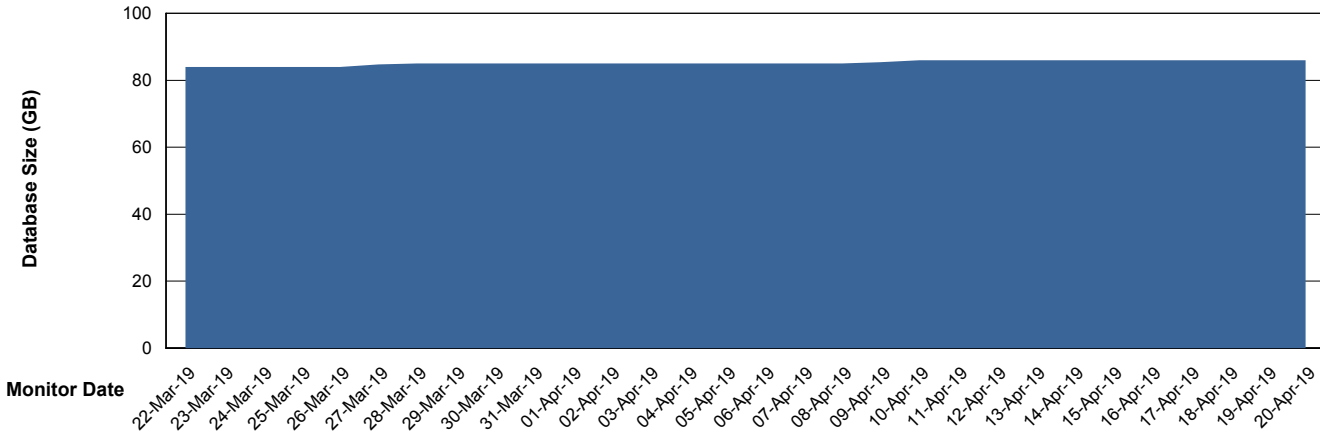

DATABASE SIZE SNGDB_Production

Database growth over last month

Database Tablespace SNGDB_Production

Date	Tablespace Name	Filesize (Gb)	Usedsize (Gb)	Percentage free
20-Apr-19	ABSDATA	22	19	14
	INDX	75	60	20
19-Apr-19	ABSDATA	22	19	14
	INDX	75	60	20
18-Apr-19	ABSDATA	22	19	14
	INDX	75	60	20
17-Apr-19	ABSDATA	22	19	14
	INDX	75	60	20
16-Apr-19	ABSDATA	22	19	14
	INDX	75	60	20
15-Apr-19	ABSDATA	22	18	18
	INDX	75	60	20
14-Apr-19	ABSDATA	22	18	18
	INDX	75	60	20