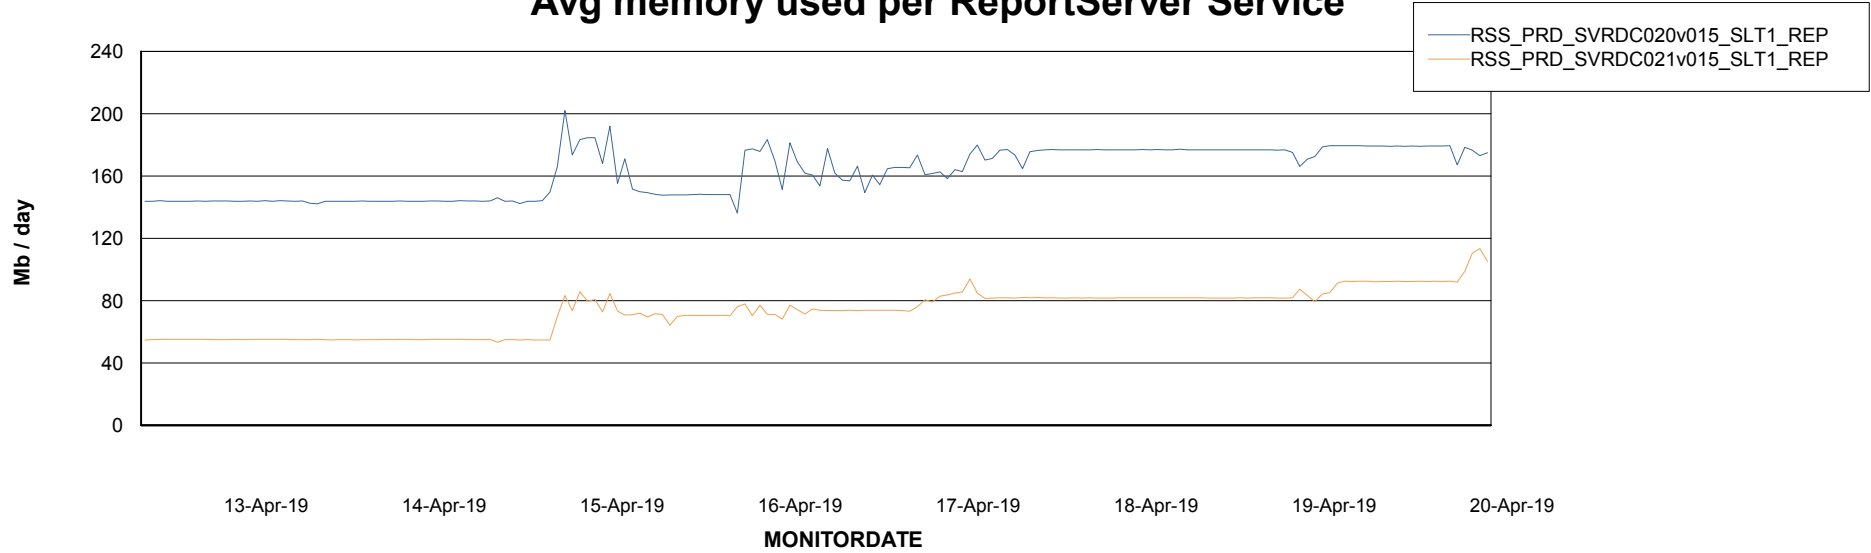

ABSSolute Application ReportServer Services

Avg memory used per ReportServer Service