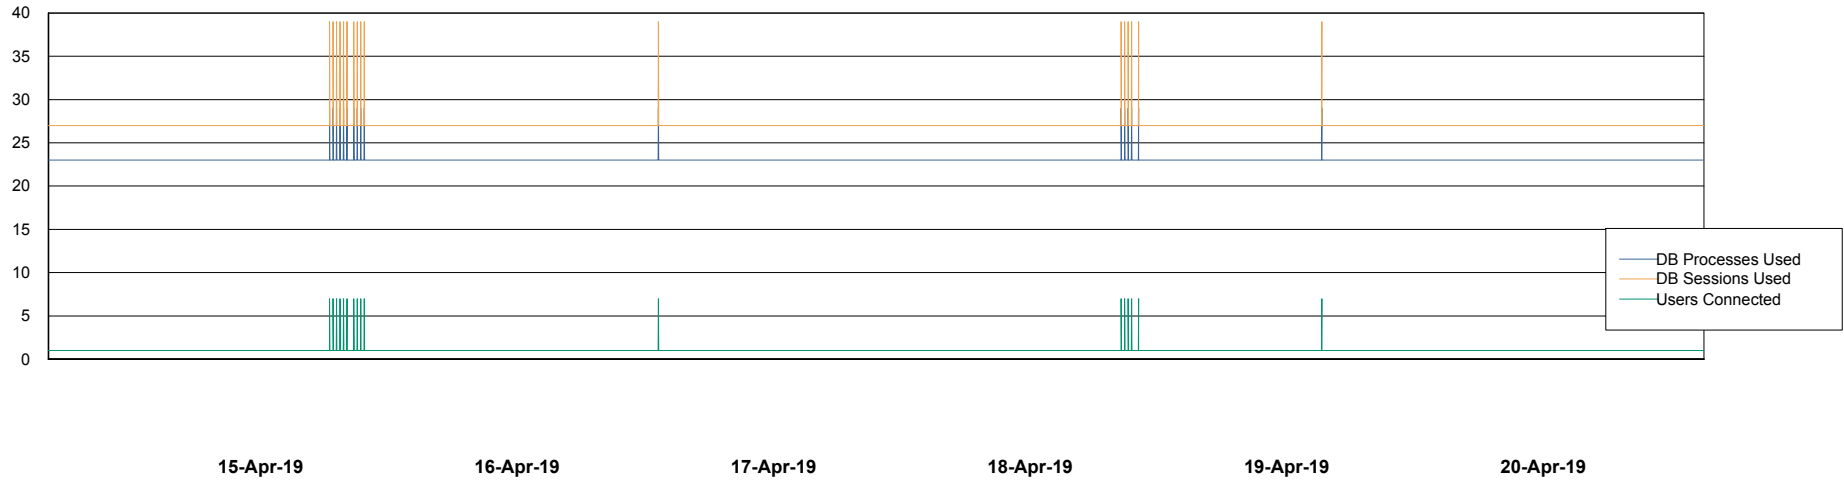

Weekly SLA Customer Report

Customer RSS Production
Database ID 52

Database Performance RSSDB_Production

Weekly SLA Customer Report

Customer RSS Production
Database ID 52

Database Performance RSSDB_Standby

Weekly SLA Customer Report