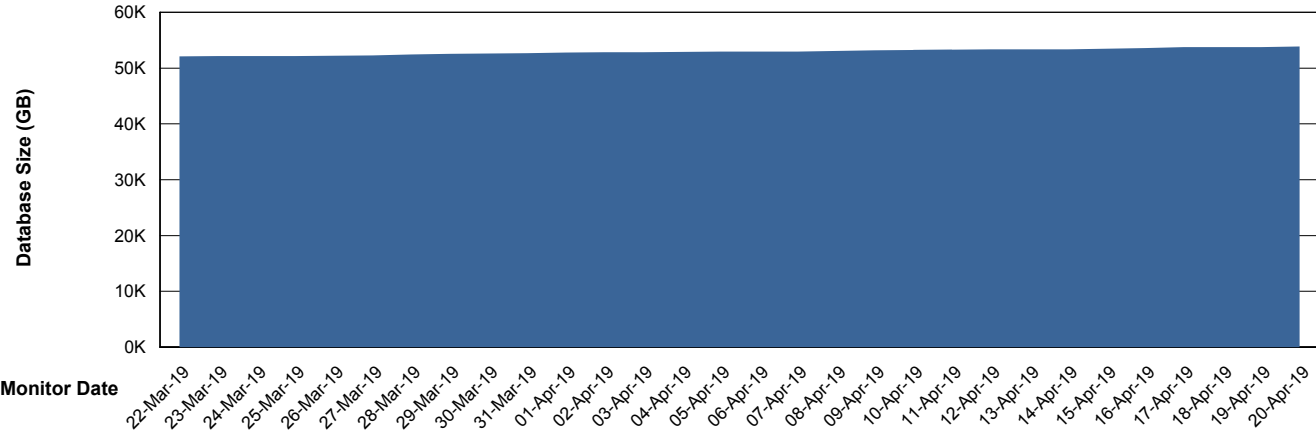

Weekly SLA Customer Report

Customer RSS Production
Database ID 52

Database Performance RSSDB_Production

Weekly SLA Customer Report

Customer RSS Production
Database ID 52

Database Performance RSSDB_Standby

Weekly SLA Customer Report

Customer RSS Production
 Database ID 52

DATABASE SIZE RSSDB_Production

Database growth over last month

Database Tablespace RSSDB_Production

Date	Tablespace Name	Filesize (Gb)	Usedsize (Gb)	Percentage free
20-Apr-19	ABSDATA	27,000	22,629	16
	INDX	35,000	29,937	14
19-Apr-19	ABSDATA	27,000	22,564	16
	INDX	35,000	29,869	15
18-Apr-19	ABSDATA	27,000	22,564	16
	INDX	35,000	29,868	15
17-Apr-19	ABSDATA	27,000	22,563	16
	INDX	35,000	29,868	15
16-Apr-19	ABSDATA	27,000	22,467	17
	INDX	35,000	29,850	15
15-Apr-19	ABSDATA	27,000	22,379	17
	INDX	35,000	29,768	15
14-Apr-19	ABSDATA	27,000	22,306	17
	INDX	35,000	29,732	15