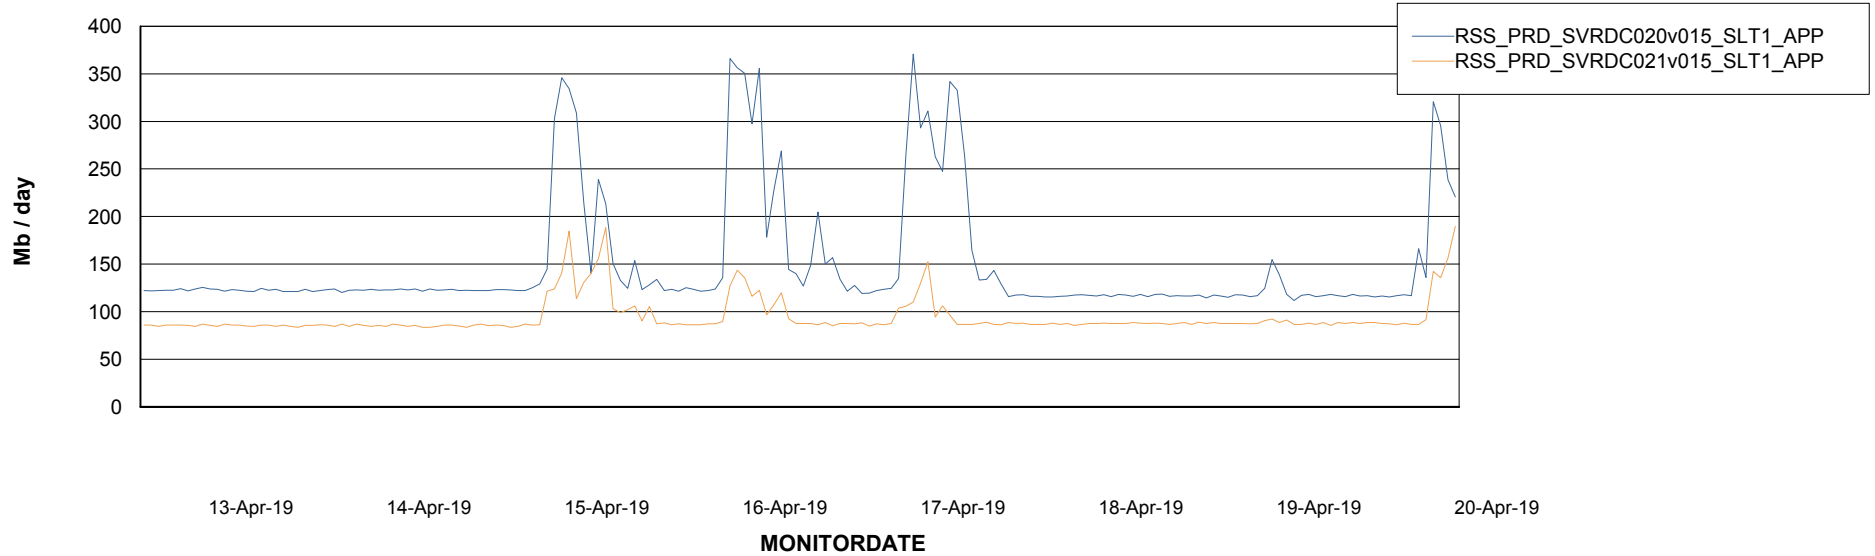

Weekly SLA Customer Report

Customer RSS Production
Database ID 52

Database Performance RSSDB_Production

Weekly SLA Customer Report

Customer RSS Production
Database ID 52

Database Performance RSSDB_Standby

Weekly SLA Customer Report

Customer RSS Production
 Database ID 52

DATABASE SIZE RSSDB_Production

Database growth over last month

Database Tablespace RSSDB_Production

Date	Tablespace Name	Filesize (Gb)	Usedsize (Gb)	Percentage free
20-Apr-19	ABSDATA	27,000	22,629	16
	INDX	35,000	29,937	14
19-Apr-19	ABSDATA	27,000	22,564	16
	INDX	35,000	29,869	15
18-Apr-19	ABSDATA	27,000	22,564	16
	INDX	35,000	29,868	15
17-Apr-19	ABSDATA	27,000	22,563	16
	INDX	35,000	29,868	15
16-Apr-19	ABSDATA	27,000	22,467	17
	INDX	35,000	29,850	15
15-Apr-19	ABSDATA	27,000	22,379	17
	INDX	35,000	29,768	15
14-Apr-19	ABSDATA	27,000	22,306	17
	INDX	35,000	29,732	15

Weekly SLA Customer Report

Customer RSS Production
Database ID 52

ABSSolute Application Server Services

Avg memory used per ABS Server Service

Avg users per day per ABS server

Weekly SLA Customer Report

Customer RSS Production
Database ID 52