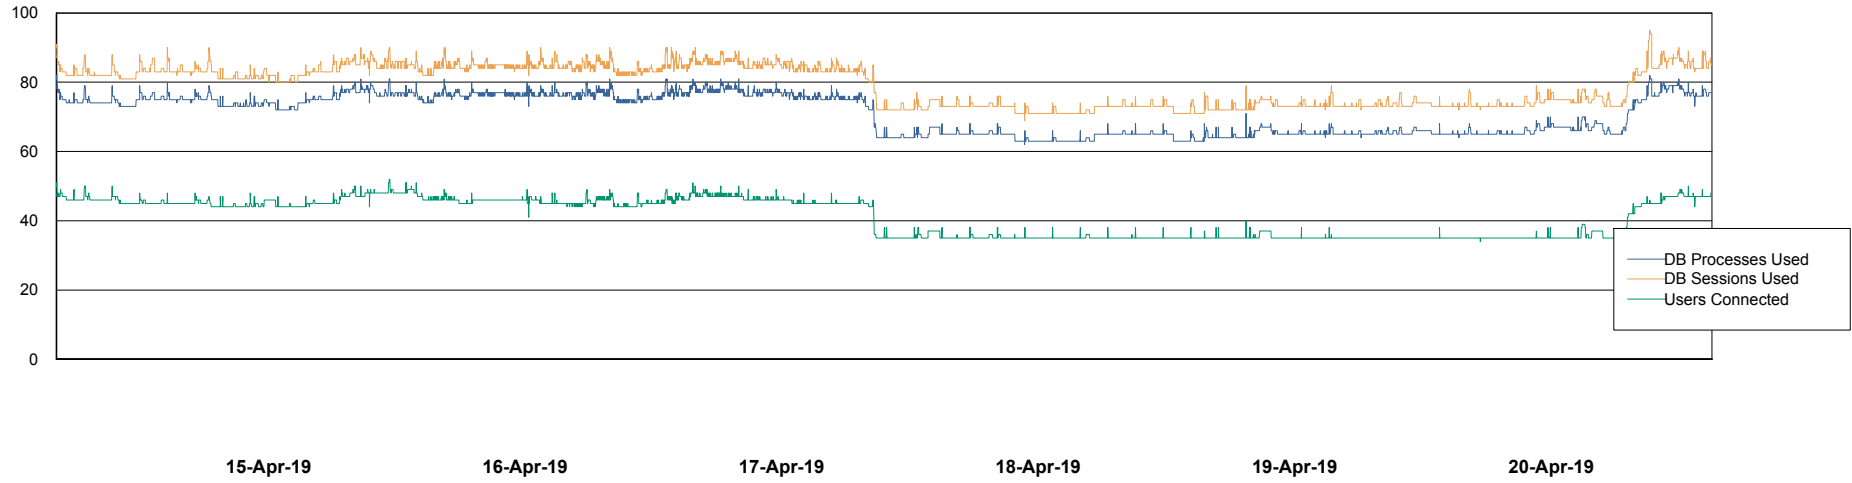

Database Performance RSSDB_Production