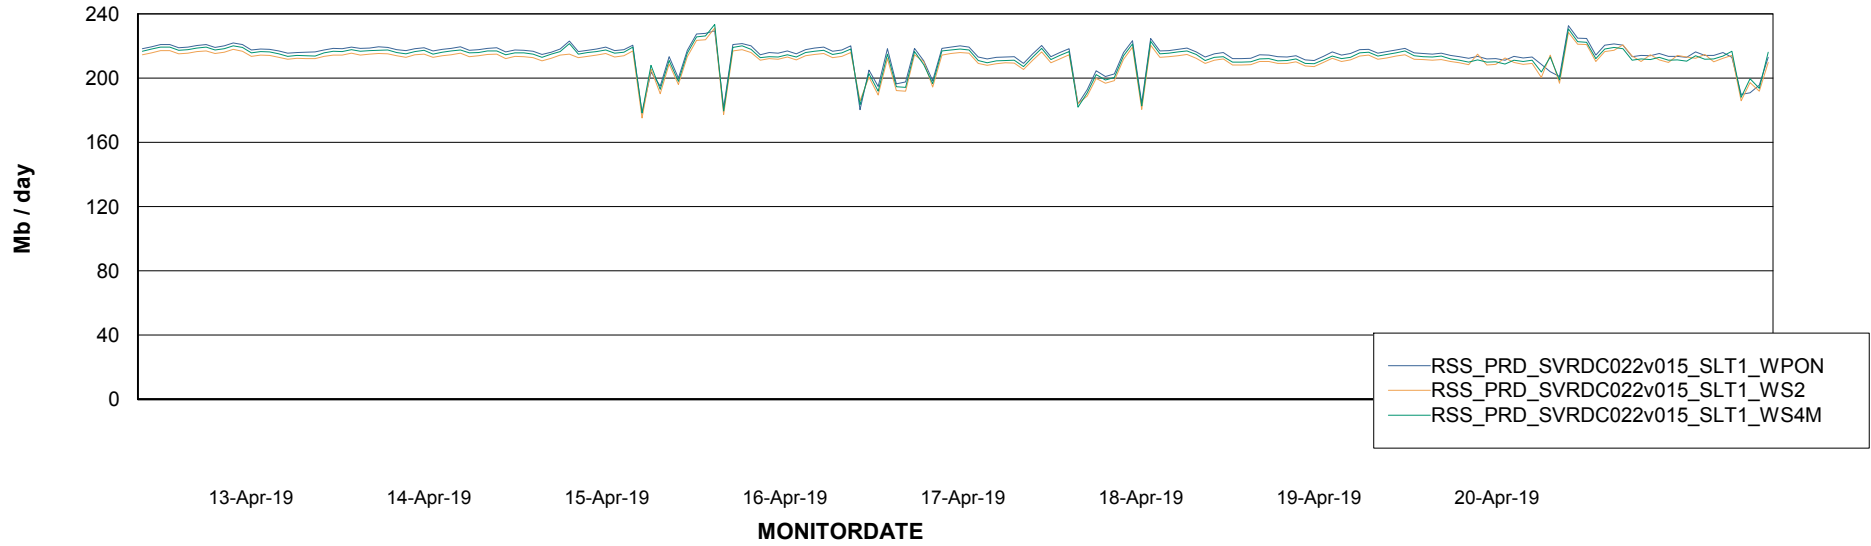

ABSSolute Application ReportServer Services

Avg memory used per ReportServer Service

Weekly SLA Customer Report

Customer RSS Production
Database ID 52

ABSSolute Web Component Services

Avg memory used per ABS Web component