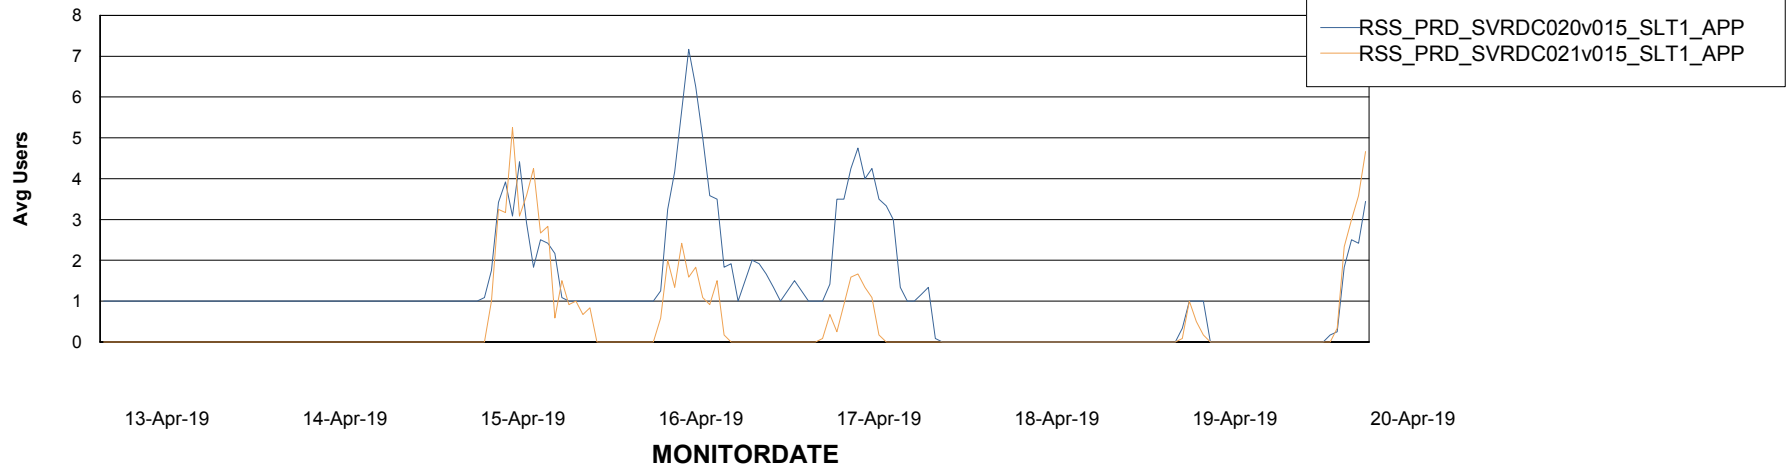

Weekly SLA Customer Report

Customer RSS Production
Database ID 52

ABSSolute Application Server Services

Avg memory used per ABS Server Service

Avg users per day per ABS server

Weekly SLA Customer Report

Customer RSS Production
Database ID 52