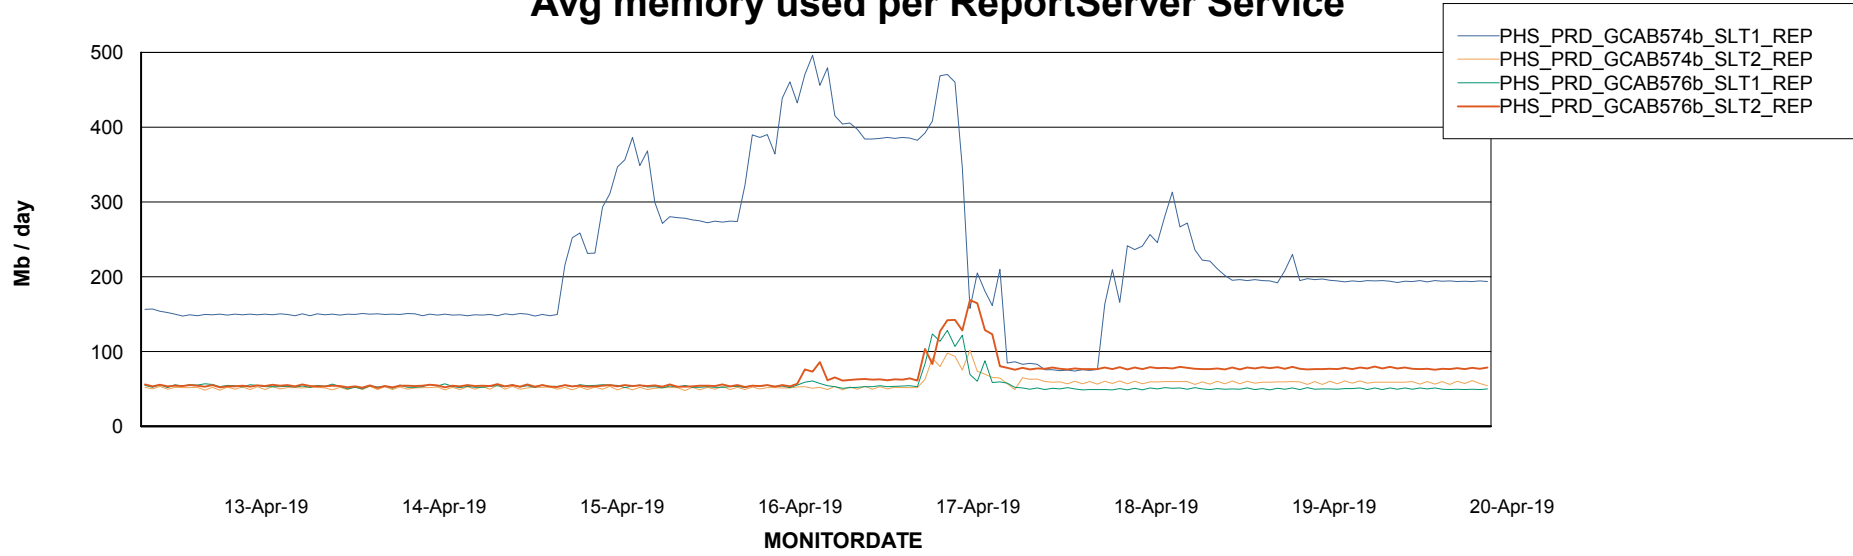

Avg memory used per ABS Server Service

Avg users per day per ABS server

Weekly SLA Customer Report

Customer PHS_Production
Database ID 47

ABSSolute Application ReportServer Services

Avg memory used per ReportServer Service