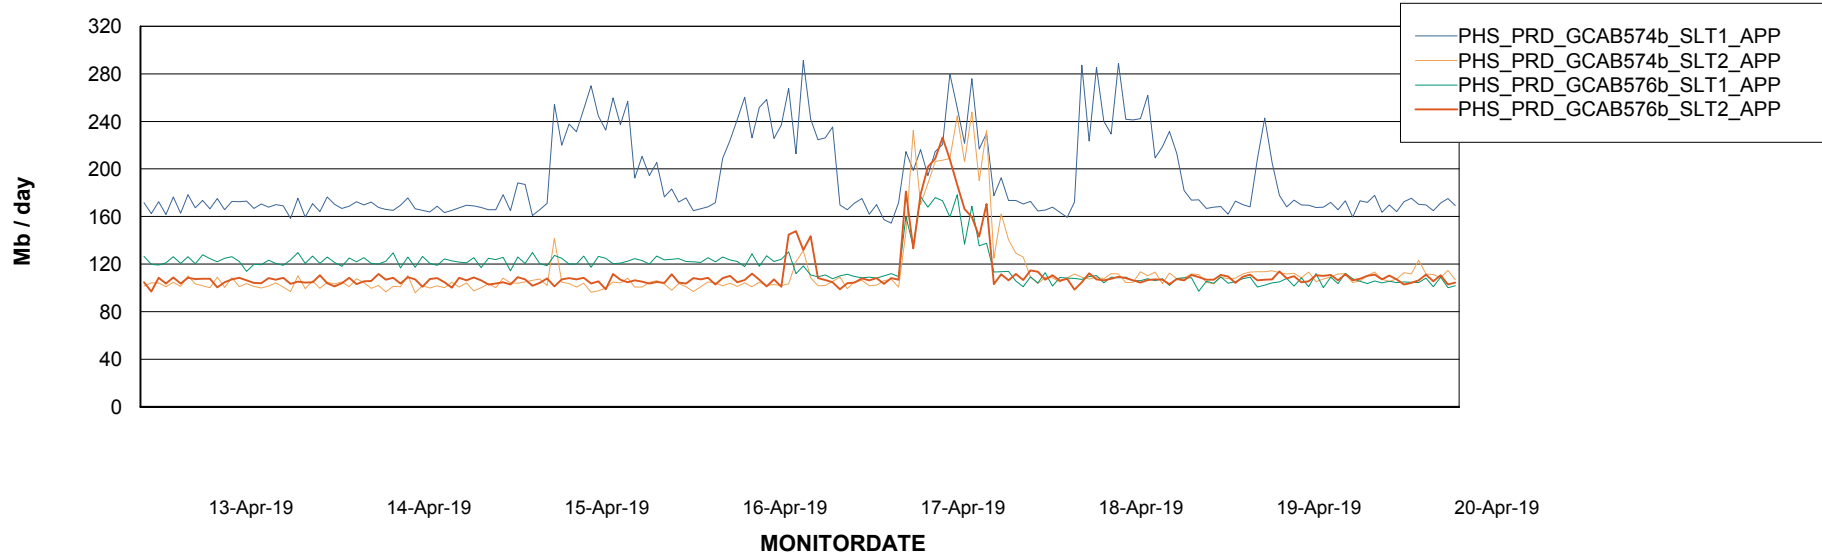

ABSolute Application Server Services

Avg memory used per ABS Server Service