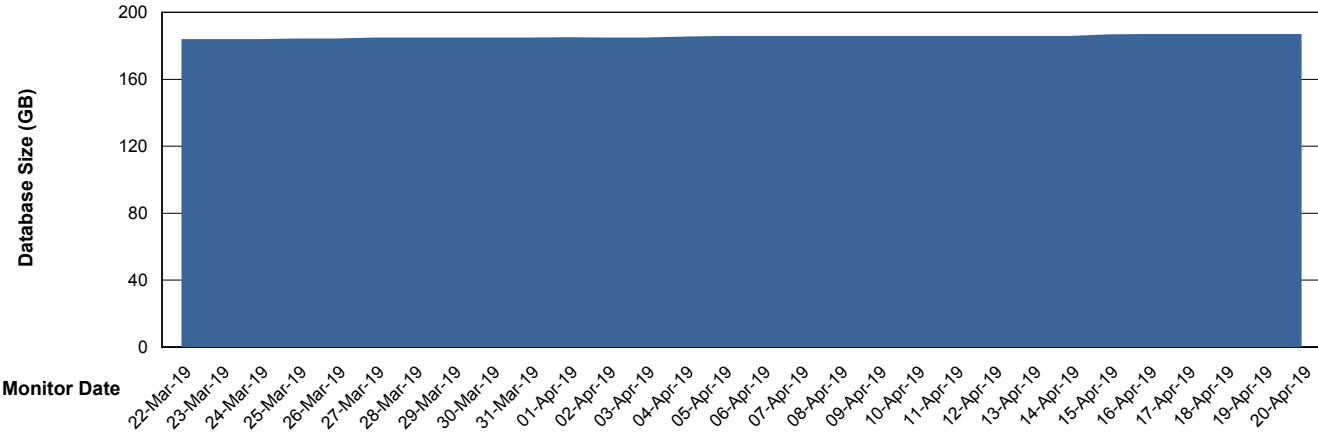

DATABASE SIZE PHSDB_Production

Database growth over last month