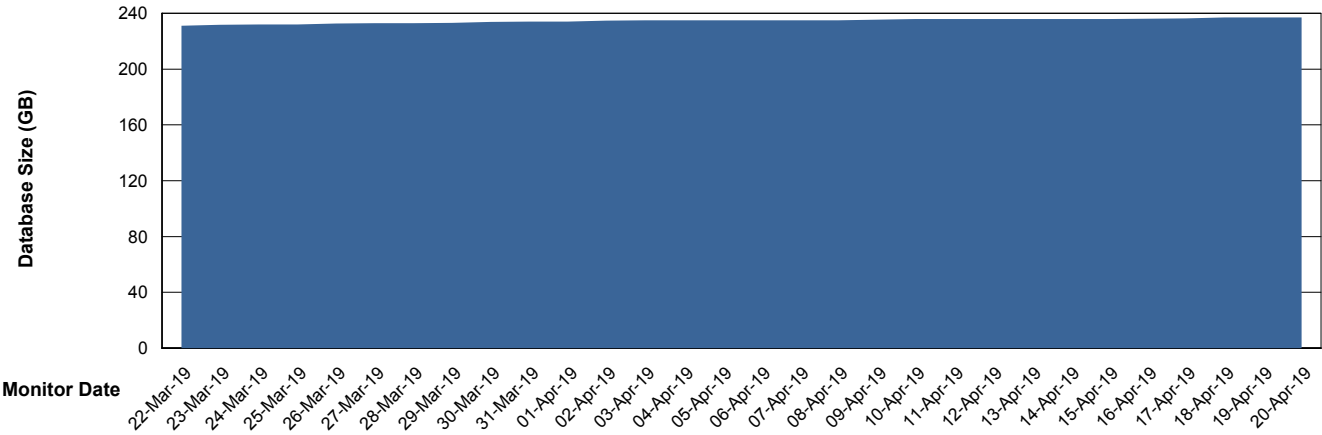

DATABASE SIZE PCODB_Production

Database growth over last month

Database Tablespace PCODB_Production

Date	Tablespace Name	Filesize (Gb)	Usedsize (Gb)	Percentage free
20-Apr-19	ABSDATA	150	85	43
	INDX	200	119	41
19-Apr-19	ABSDATA	150	85	43
	INDX	200	119	41
18-Apr-19	ABSDATA	150	85	43
	INDX	200	119	41
17-Apr-19	ABSDATA	150	85	43
	INDX	200	119	41
16-Apr-19	ABSDATA	150	85	43
	INDX	200	119	41
15-Apr-19	ABSDATA	150	85	43
	INDX	200	119	41
14-Apr-19	ABSDATA	150	85	43
	INDX	200	119	41