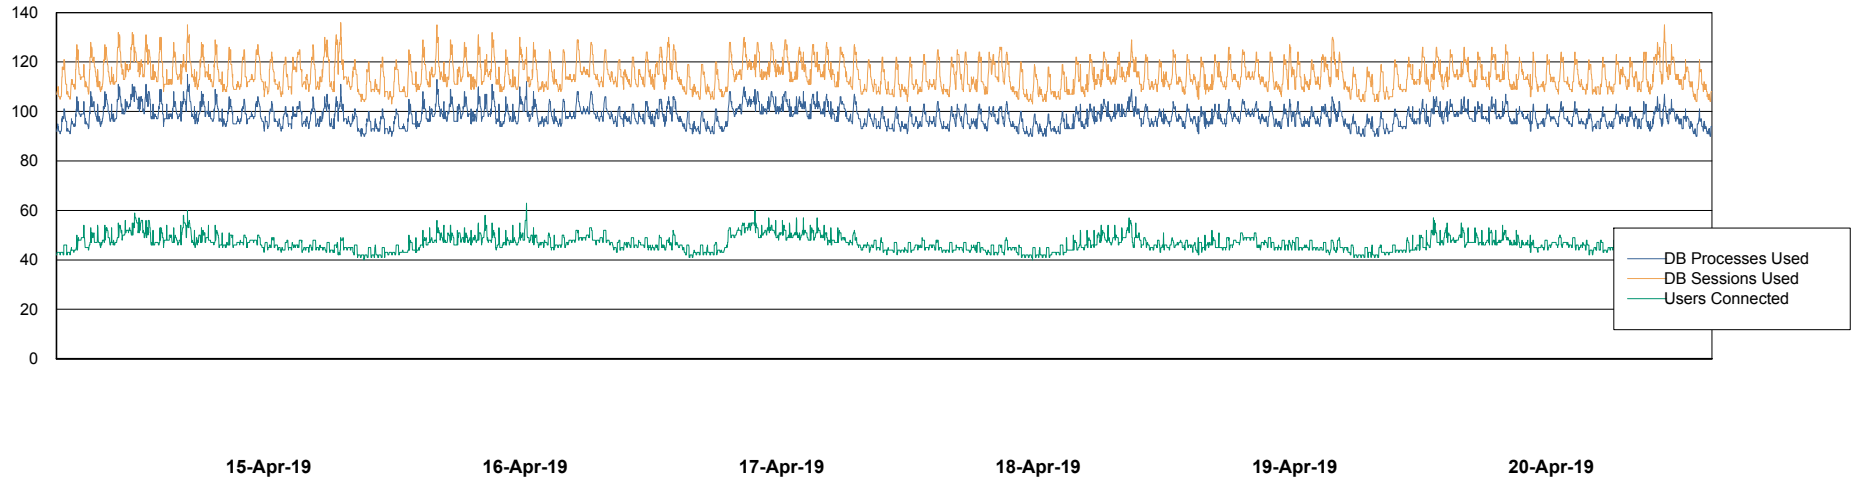

Database Performance PCODB_Production