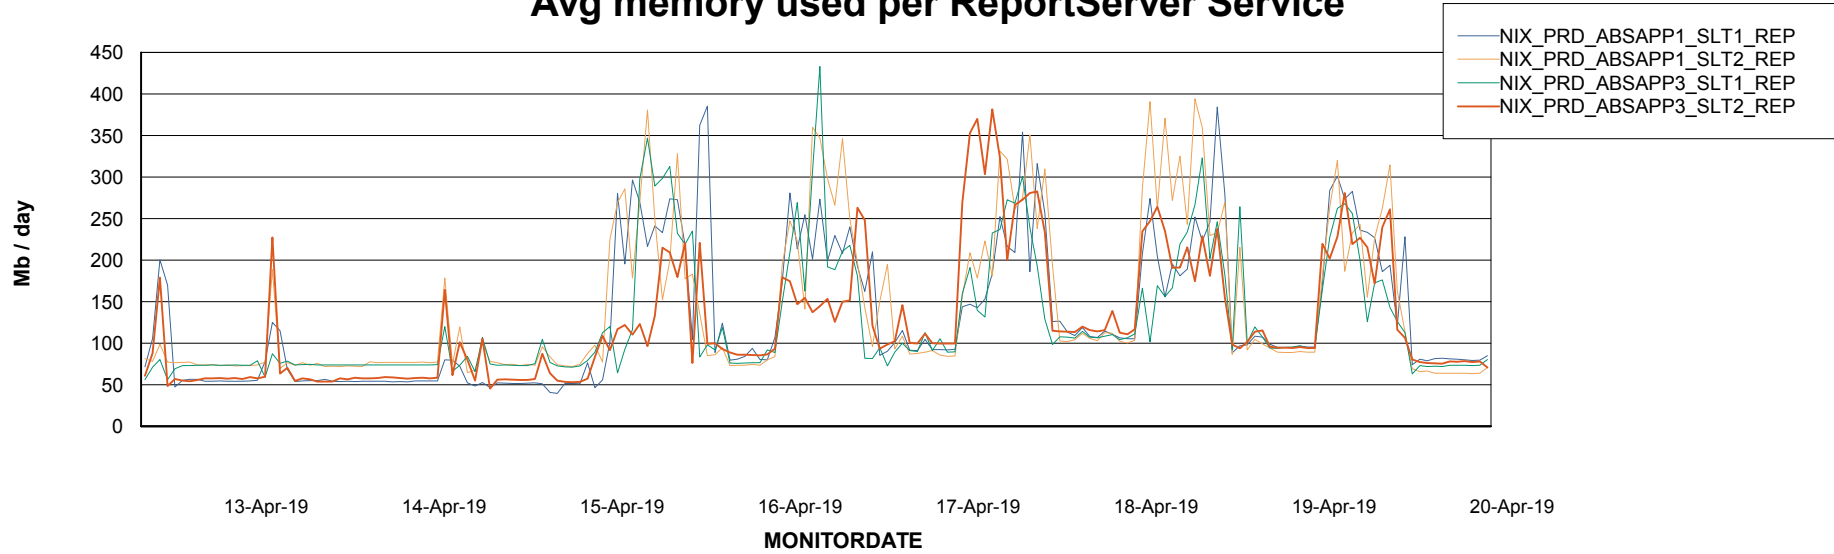

Avg users per day per ABS server

Weekly SLA Customer Report

Customer NIX_Production
Database ID 51

ABSSolute Application ReportServer Services

Avg memory used per ReportServer Service

Weekly SLA Customer Report