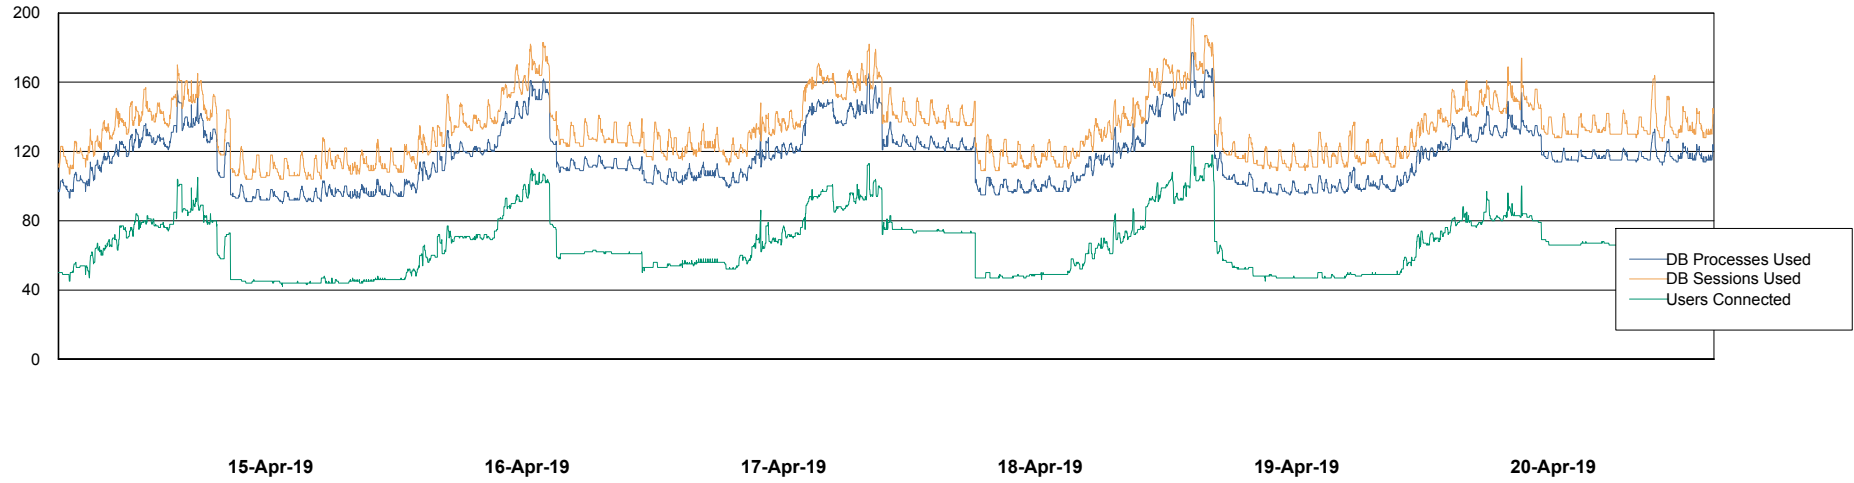

Weekly SLA Customer Report

Customer NIX_Production
Database ID 51

Database Performance NIXDB_BI

Weekly SLA Customer Report

Customer NIX_Production
Database ID 51

Database Performance NIXDB_Production

Weekly SLA Customer Report