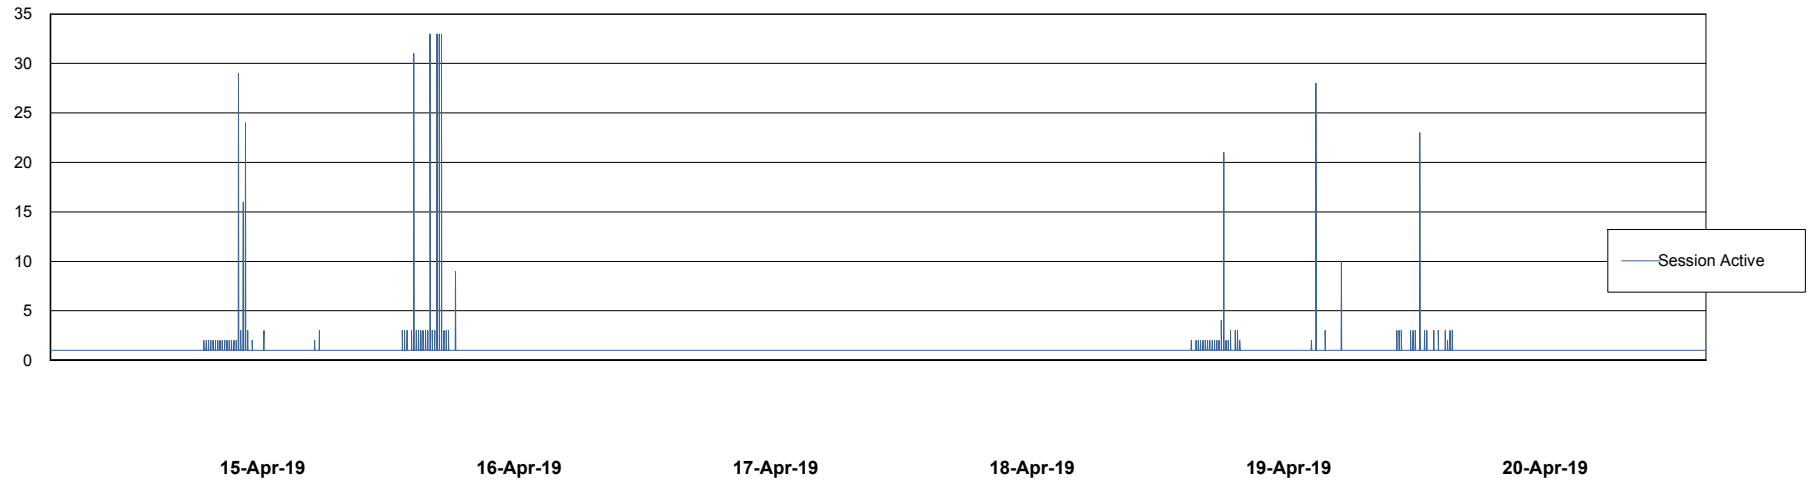

Database Performance NIXDB_Standby