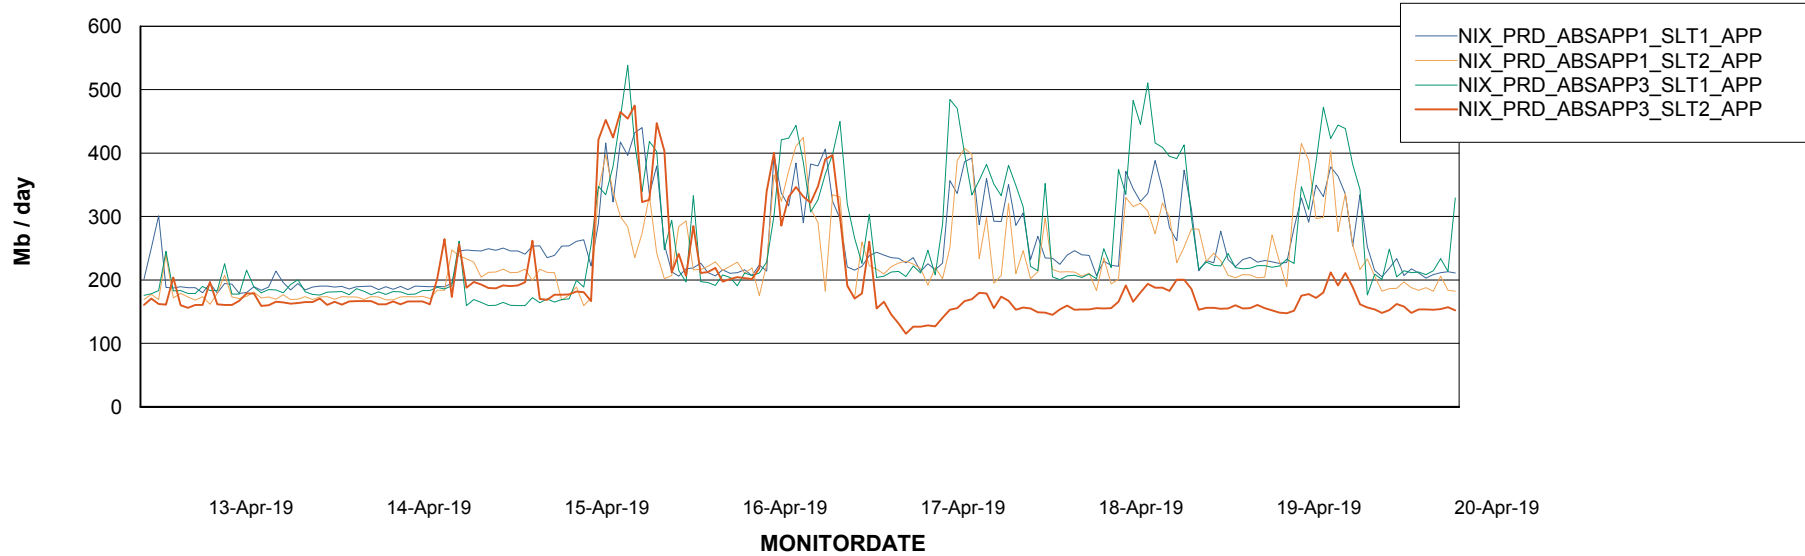

Standby Database Health NIX_Production

Recovery lag for last 7 days

Weekly SLA Customer Report

Customer NIX_Production
Database ID 51

ABSSolute Application Server Services

Avg memory used per ABS Server Service