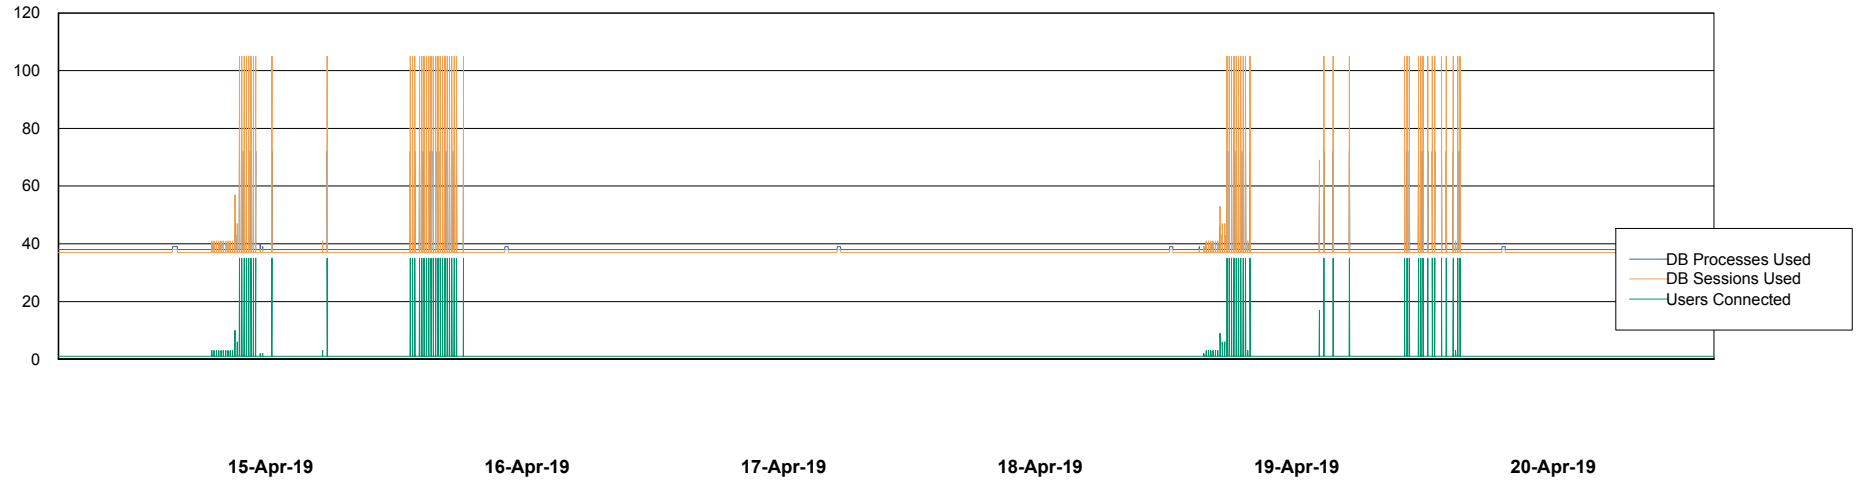

Database Performance NIXDB_Standby