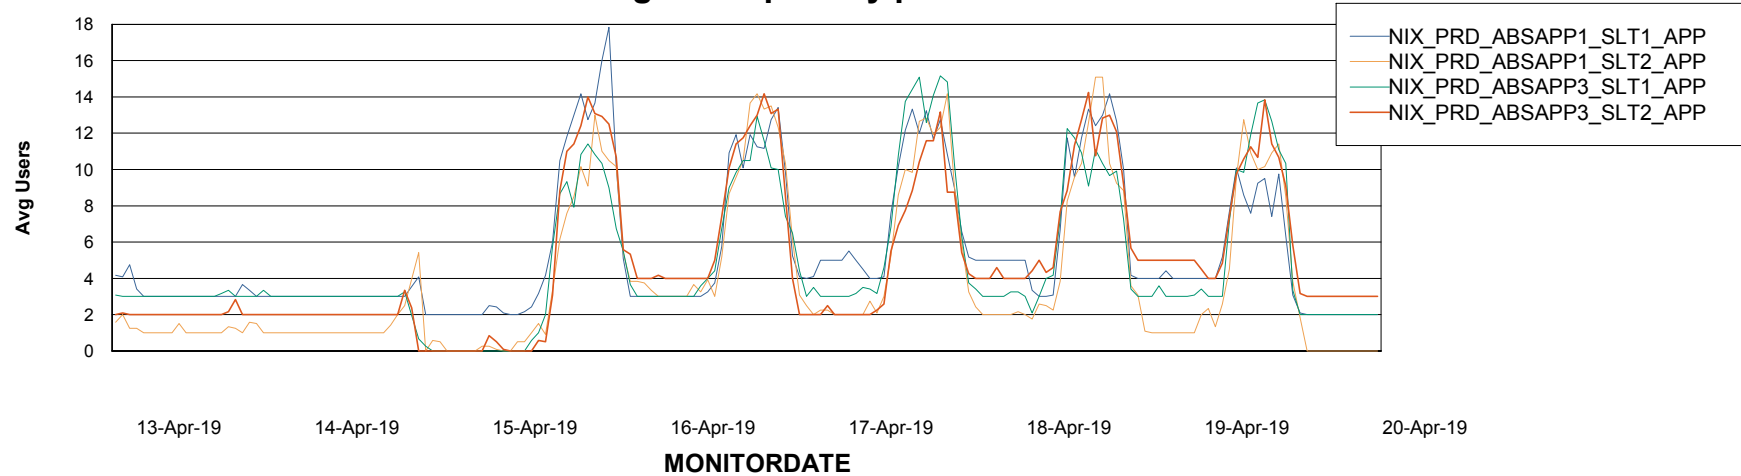

Avg users per day per ABS server