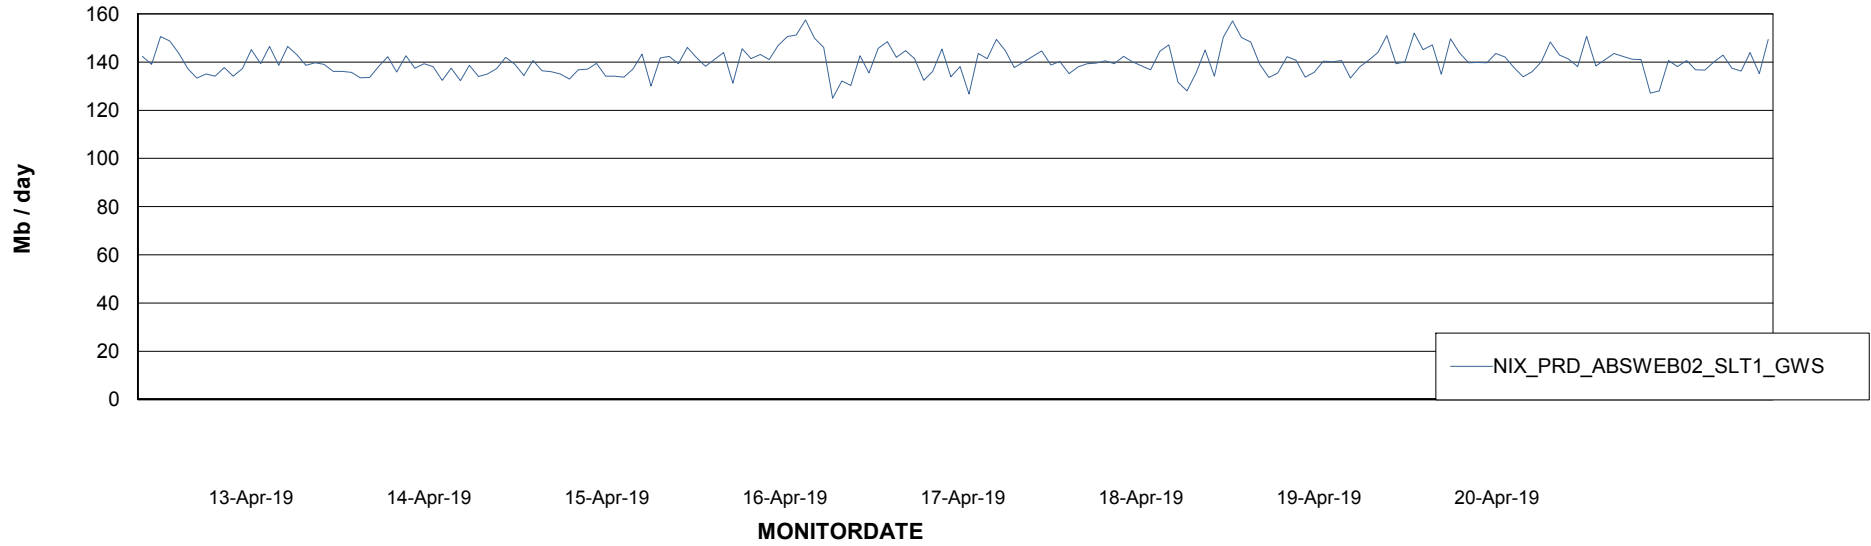

ABSolute Web Component Services

Avg memory used per ABS Web component