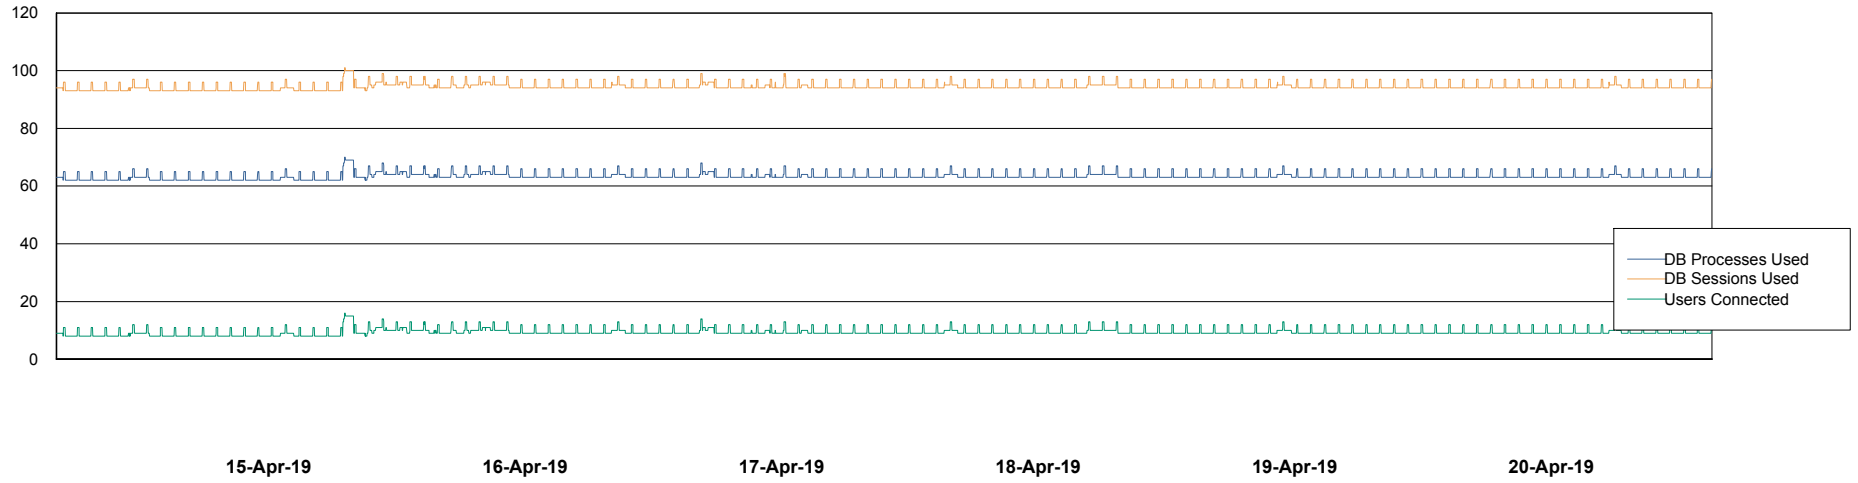

Weekly SLA Customer Report

Customer LLG_Production
Database ID 53

Database Performance LLGDB_Production

Weekly SLA Customer Report

Customer LLG_Production
Database ID 53

Database Performance LLGDB_Standby

Weekly SLA Customer Report