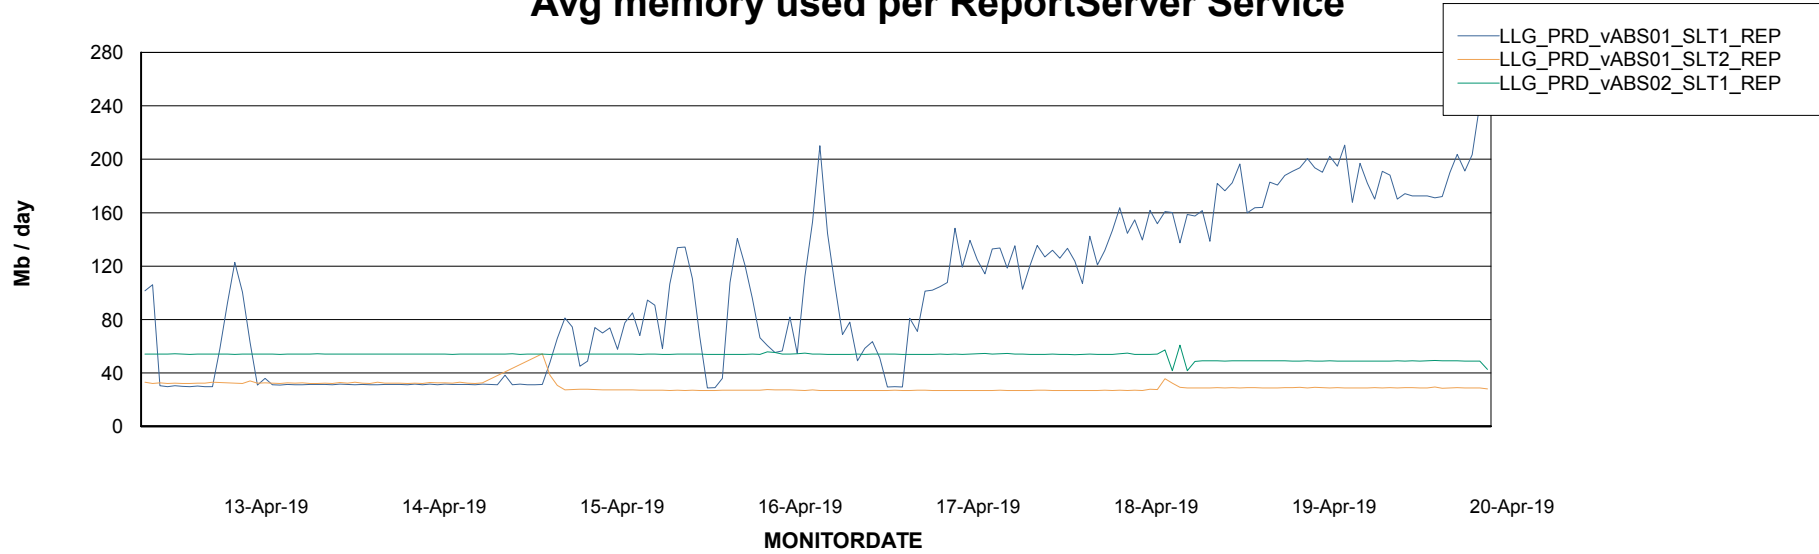

ABSSolute Application ReportServer Services

Avg memory used per ReportServer Service