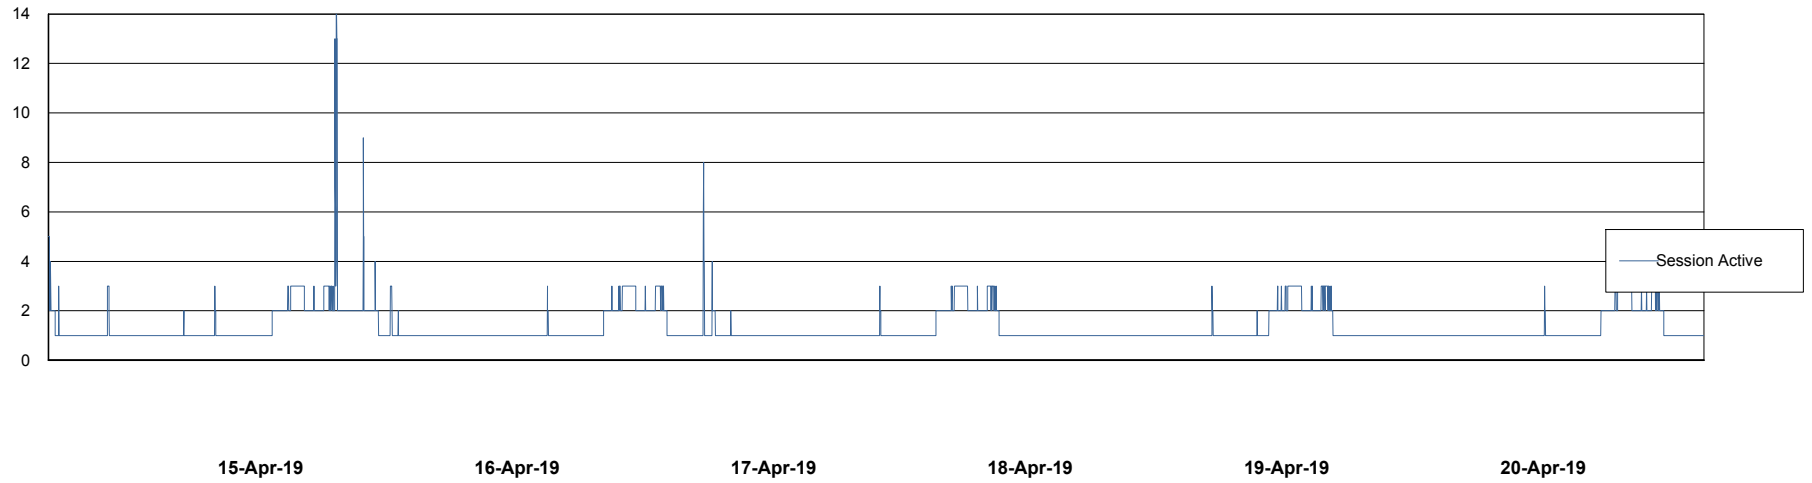

Database Performance LLGDBBI_Production