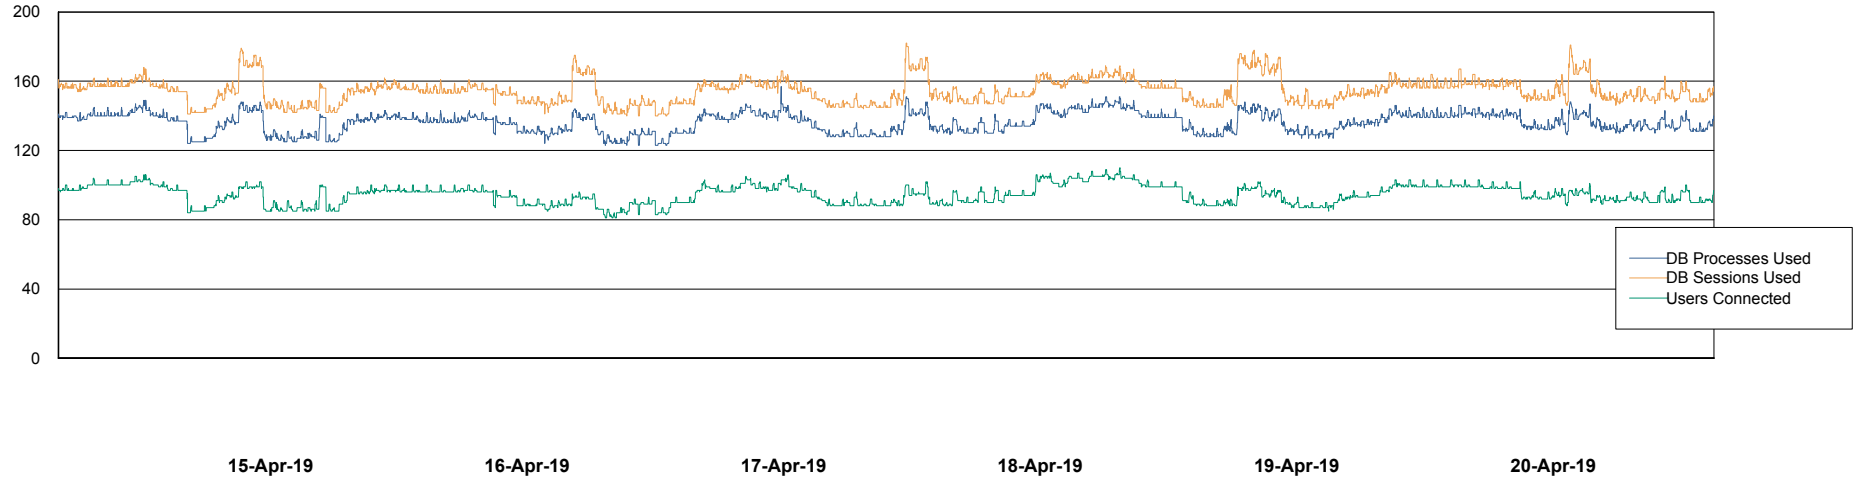

Database Performance LLGDB_Production