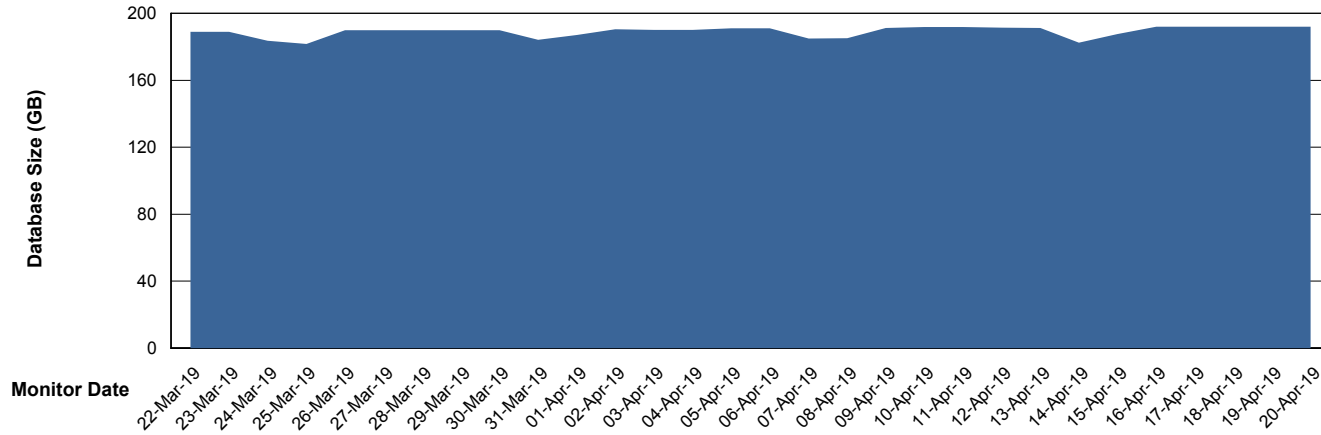

Customer LLG_Production
Database ID 53

Database Performance LLGDBBI_Production

Weekly SLA Customer Report

Customer LLG_Production
Database ID 53

DATABASE SIZE LLGDB_Production

Database growth over last month