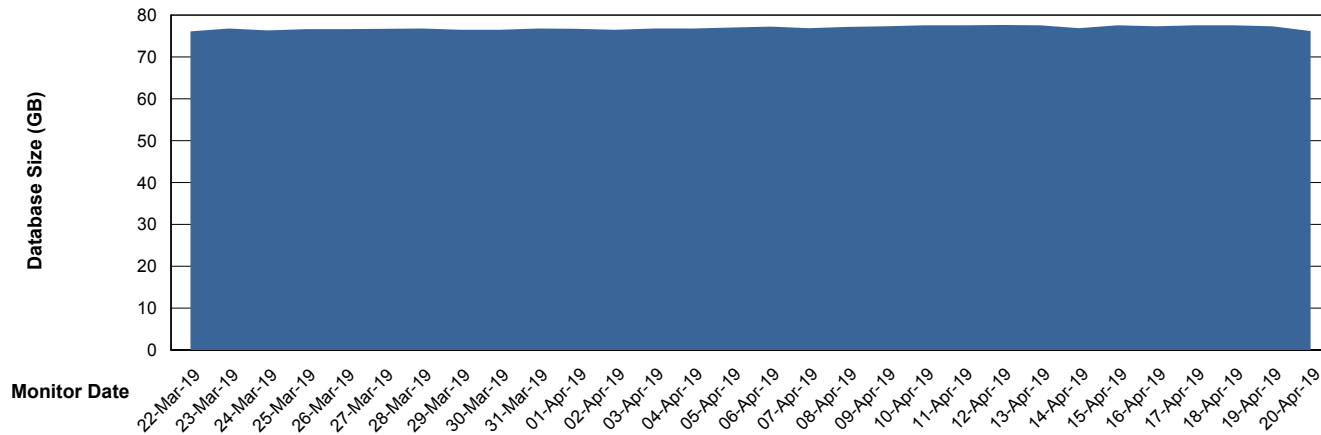

DATABASE SIZE LLGDBBI_Production

Database growth over last month