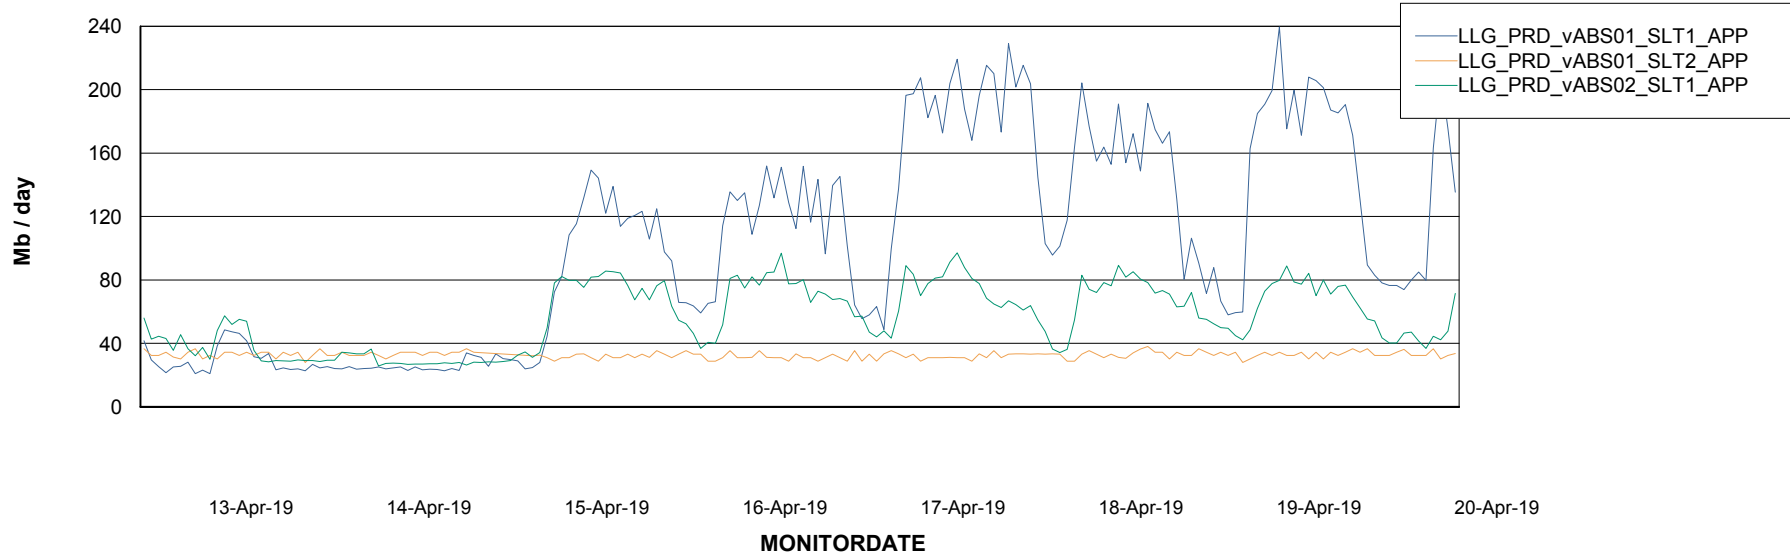

ABSSolute Application Server Services

Avg memory used per ABS Server Service