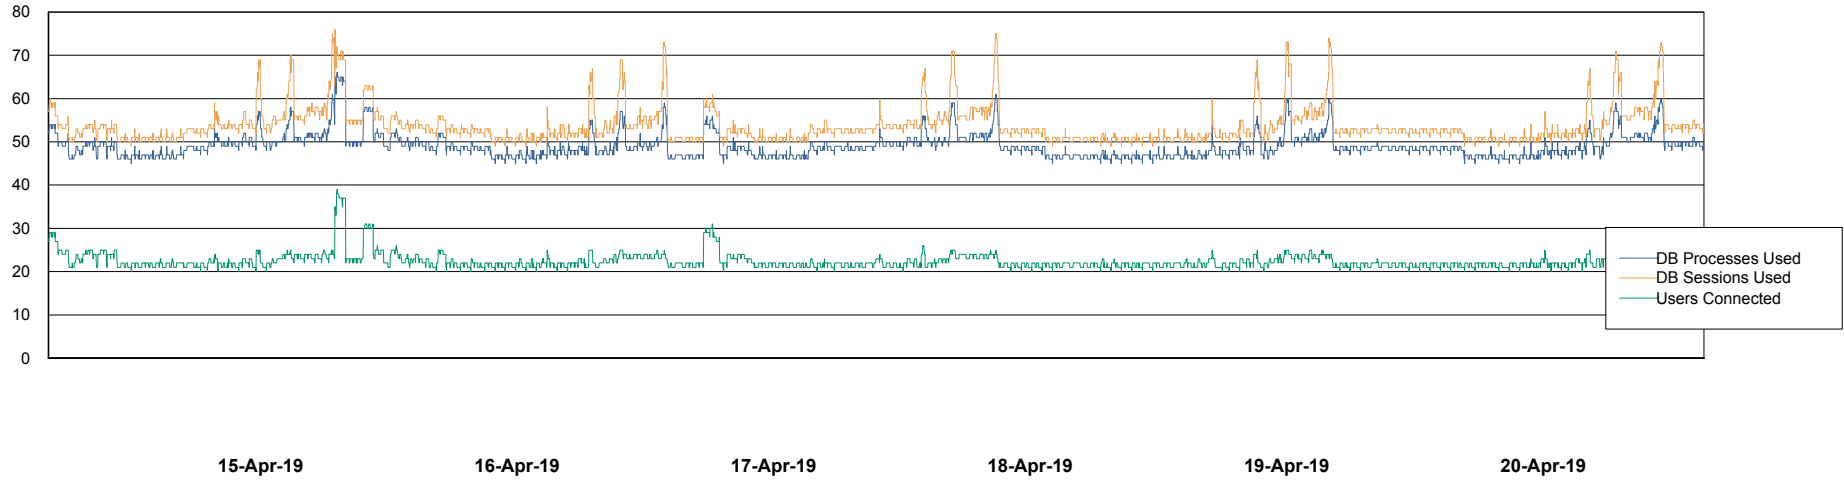

Database Performance LLGDBBI_Production