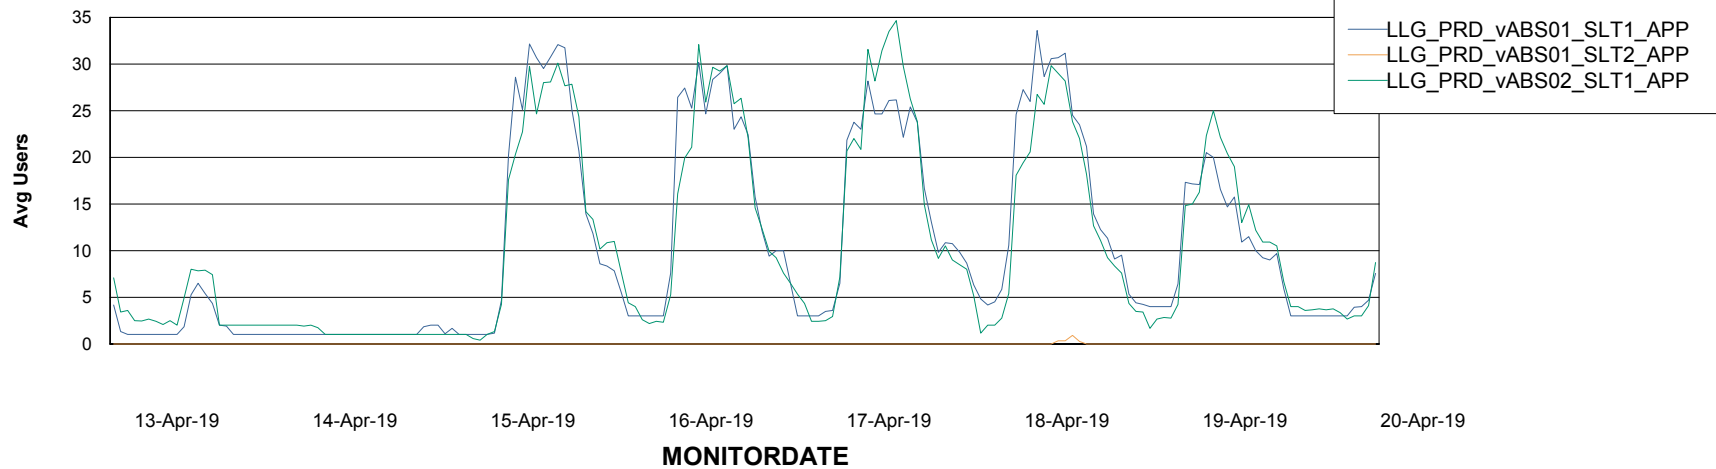

Weekly SLA Customer Report

Customer LLG_Production
Database ID 53

ABSSolute Application Server Services

Avg memory used per ABS Server Service

Avg users per day per ABS server

Weekly SLA Customer Report

Customer LLG_Production
Database ID 53