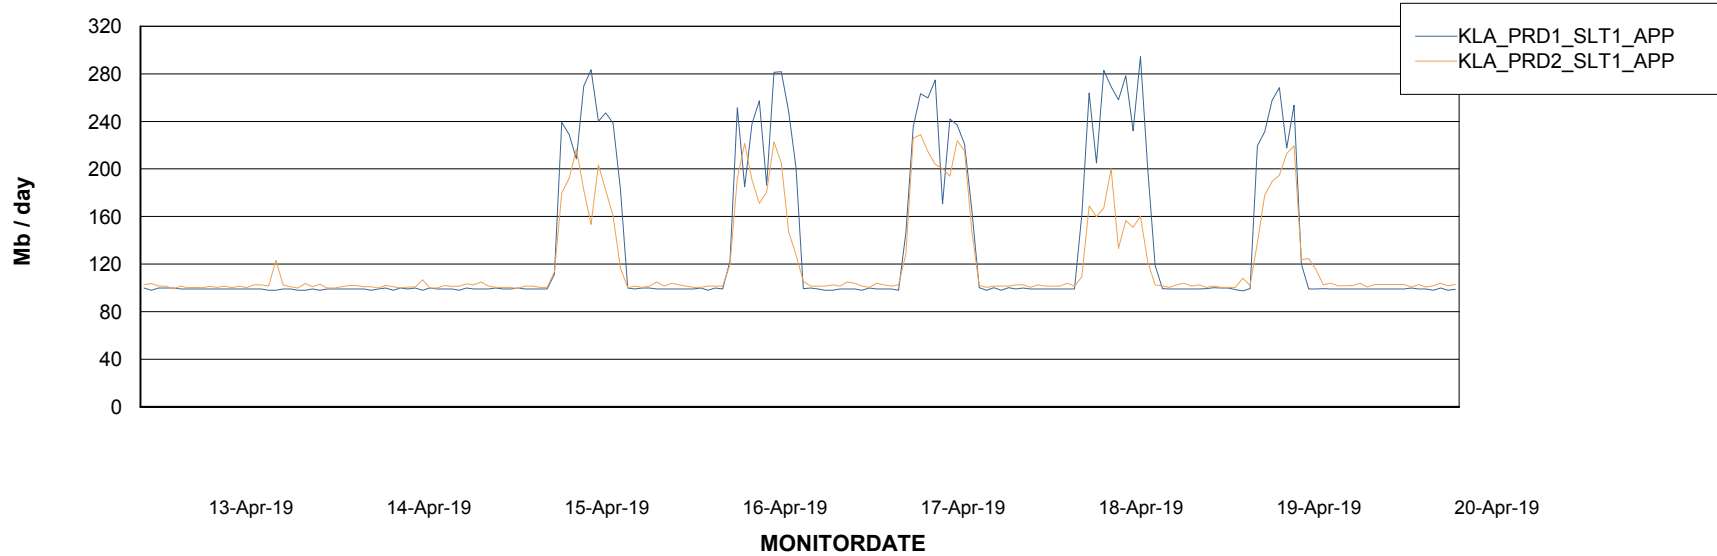

ABSSolute Application Server Services

Avg memory used per ABS Server Service