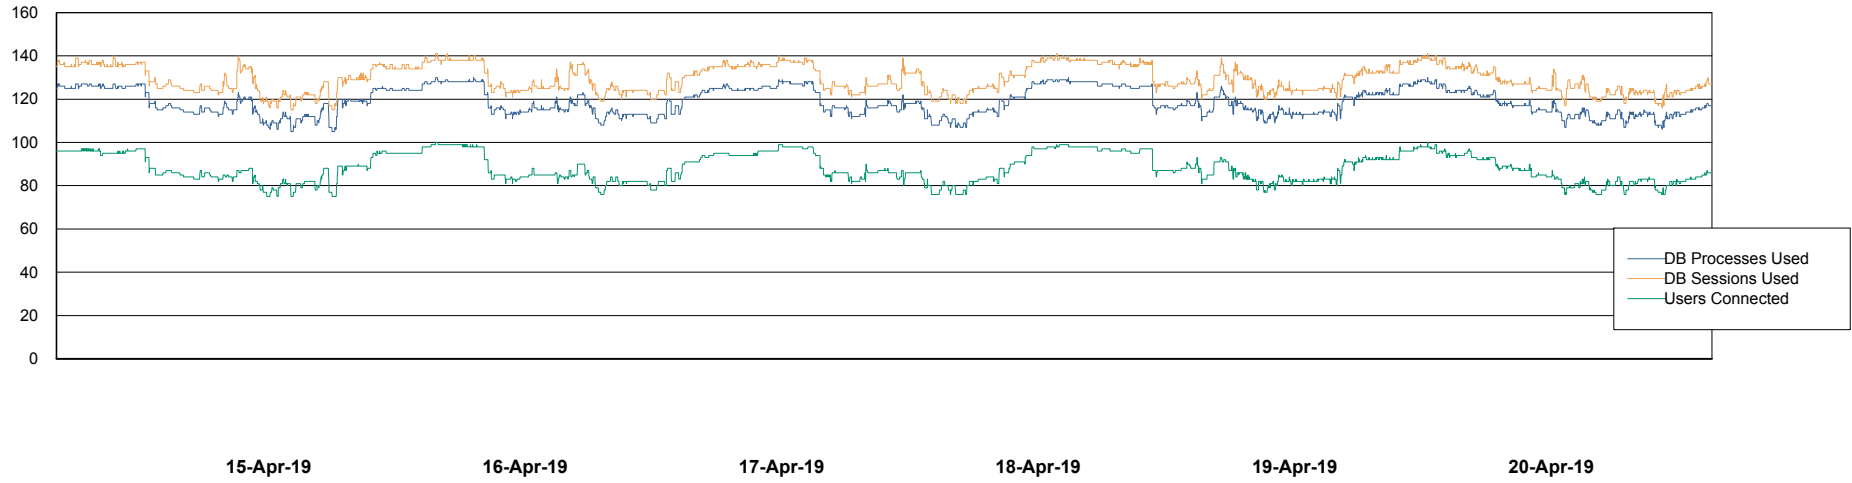

Harddisk Usage FIS_PRD_ORACLE2

	Free disk space on c: (%)	Total disk space on c: (Gb)	Free disk space on l: (%)	Total disk space on l: (Gb)	Free disk space on o: (%)	Total disk space on o: (Gb)
20-Apr-19	67	279	19	279	3	373
19-Apr-19	67	279	19	279	3	373
18-Apr-19	67	279	19	279	3	373
17-Apr-19	67	279	19	279	3	373
16-Apr-19	67	279	19	279	3	373
15-Apr-19	67	279	19	279	3	373
14-Apr-19	67	279	19	279	3	373

Weekly SLA Customer Report

Customer FIS_Production
Database ID 46

Database Performance FISDB_Production

Weekly SLA Customer Report

Customer FIS_Production
Database ID 46

Database Performance FISDB_Standby

Weekly SLA Customer Report