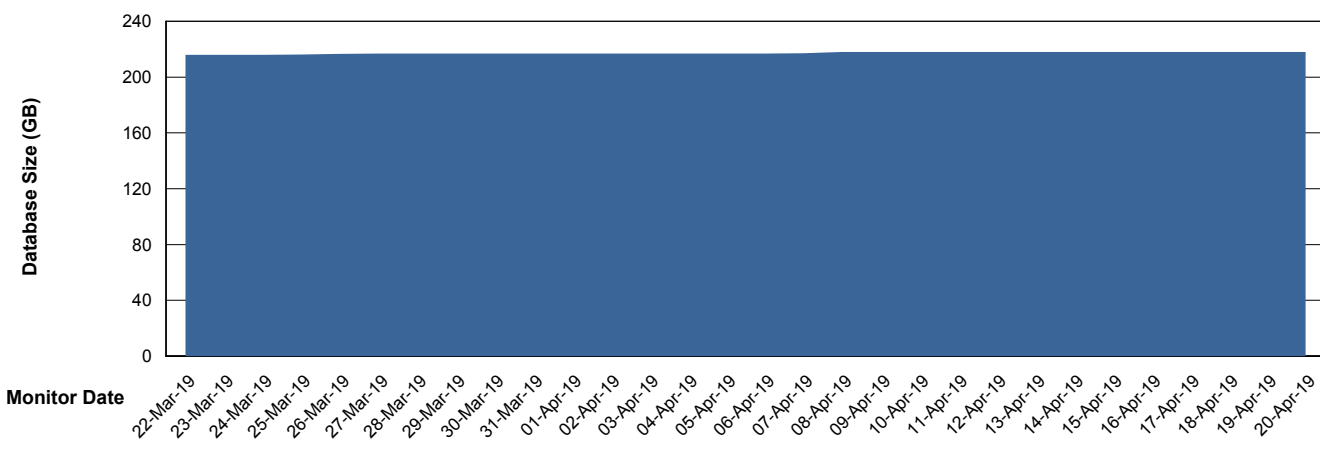

Weekly SLA Customer Report

Customer FIS_Production
Database ID 46

Database Performance FISDB_Production

Weekly SLA Customer Report

Customer FIS_Production
Database ID 46

Database Performance FISDB_Standby

Weekly SLA Customer Report

Customer FIS_Production
 Database ID 46

DATABASE SIZE FISDB_Production

Database growth over last month

Database Tablespace FISDB_Production

Date	Tablespace Name	Filesize (Gb)	Usedsize (Gb)	Percentage free
20-Apr-19	ABSDATA	111	90	19
	INDX	150	129	14
19-Apr-19	ABSDATA	111	90	19
	INDX	150	129	14
18-Apr-19	ABSDATA	111	90	19
	INDX	150	129	14
17-Apr-19	ABSDATA	111	90	19
	INDX	150	129	14
16-Apr-19	ABSDATA	111	90	19
	INDX	150	129	14
15-Apr-19	ABSDATA	111	90	19
	INDX	150	129	14
14-Apr-19	ABSDATA	111	90	19
	INDX	150	129	14