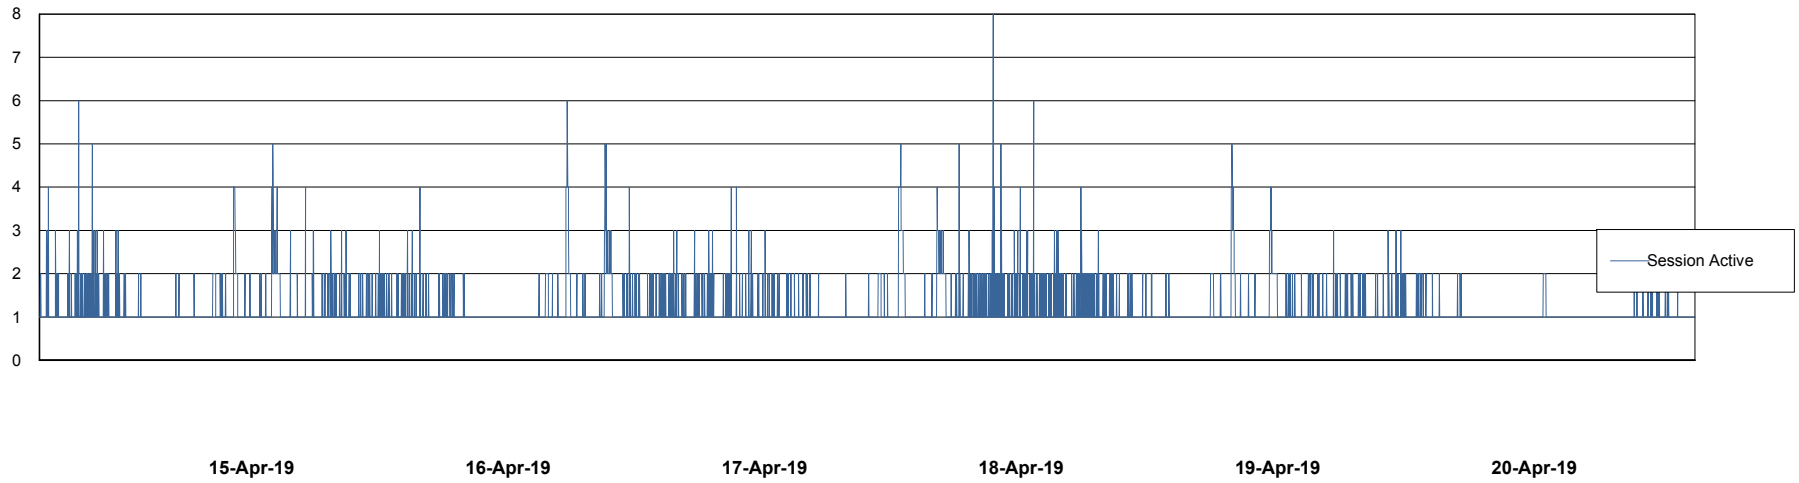

Database Performance ELJDB_Production