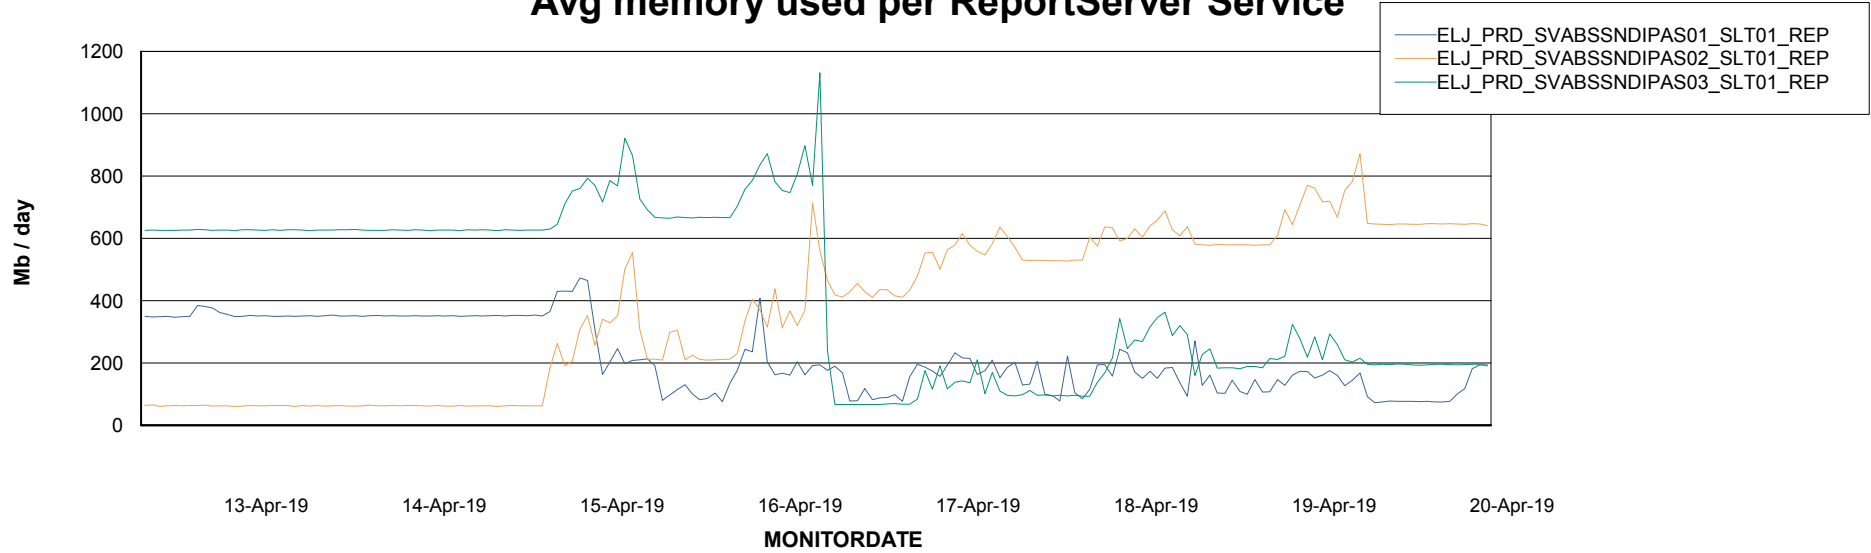

ABSSolute Application ReportServer Services

Avg memory used per ReportServer Service