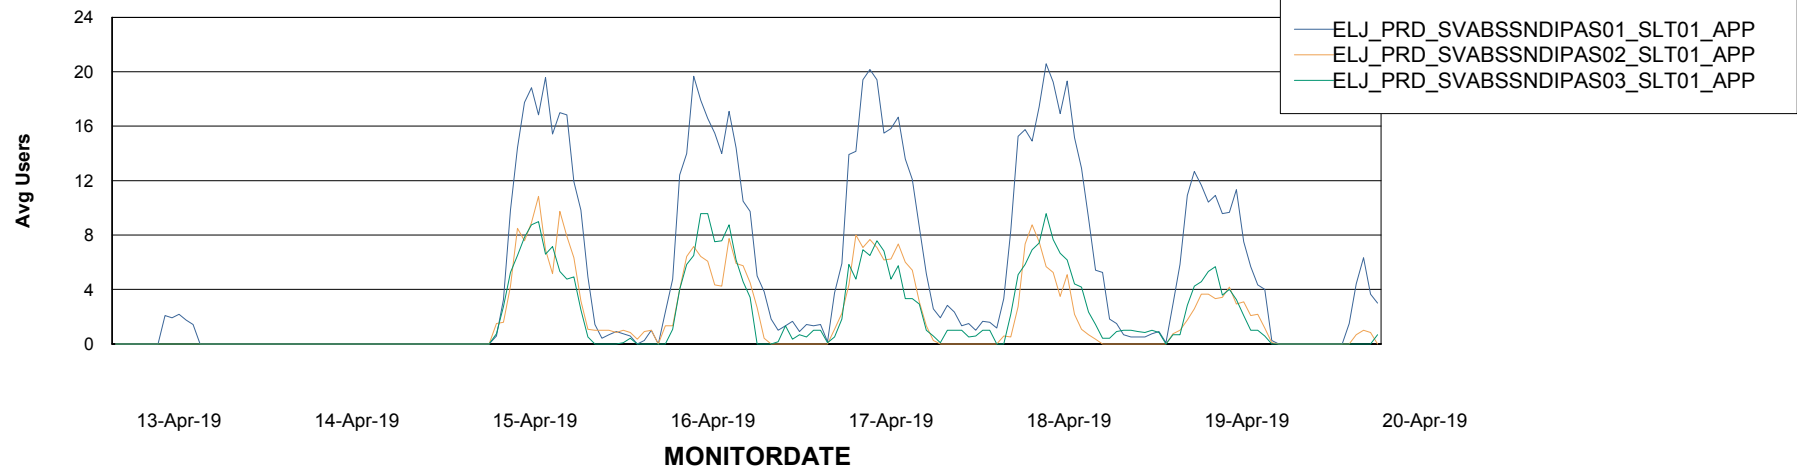

Avg users per day per ABS server