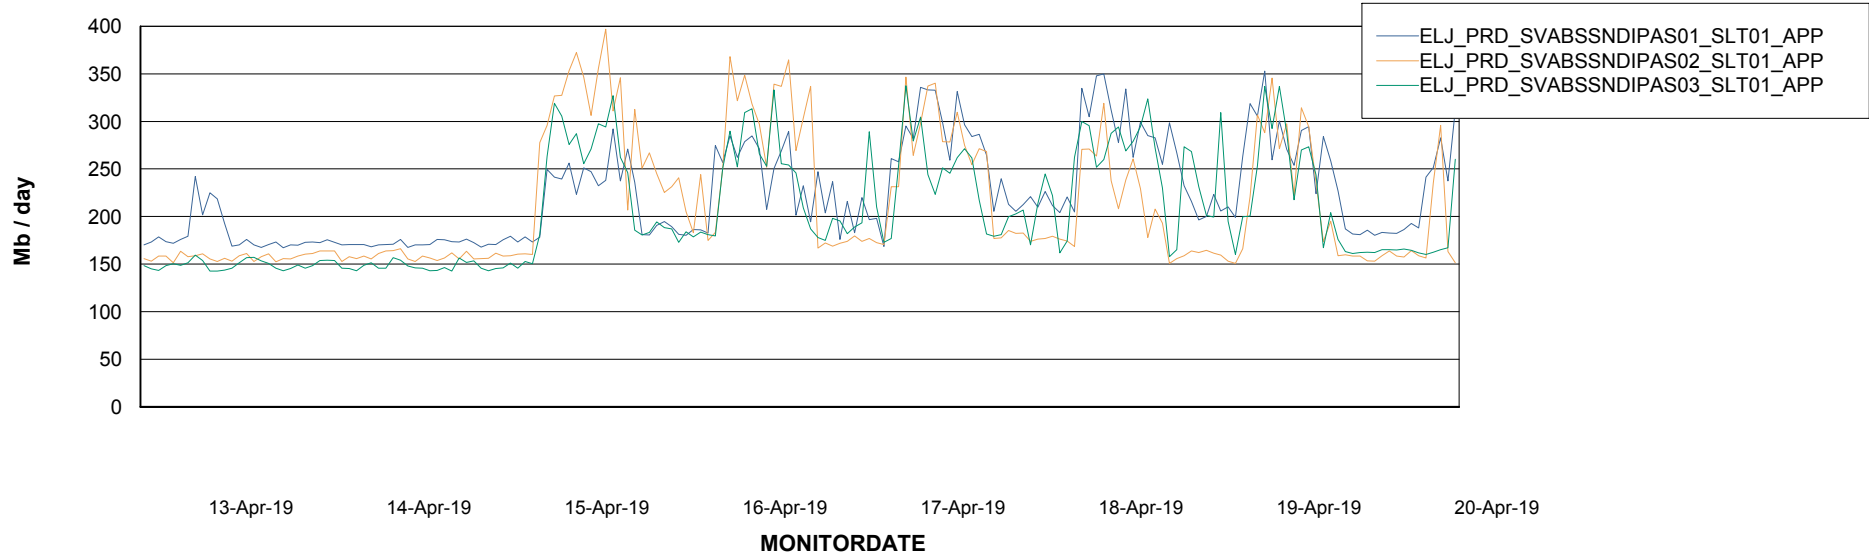

ABSSolute Application Server Services

Avg memory used per ABS Server Service