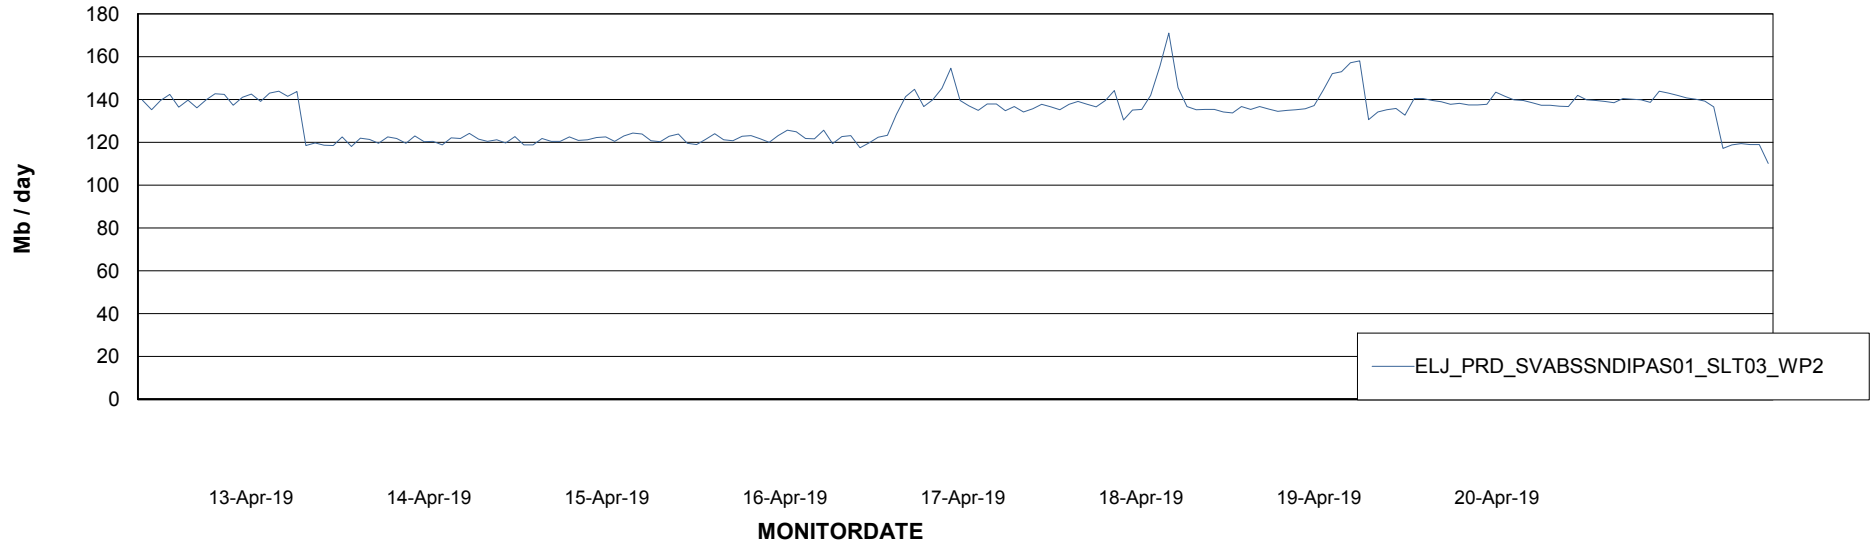

ABSSolute Web Component Services

Avg memory used per ABS Web component