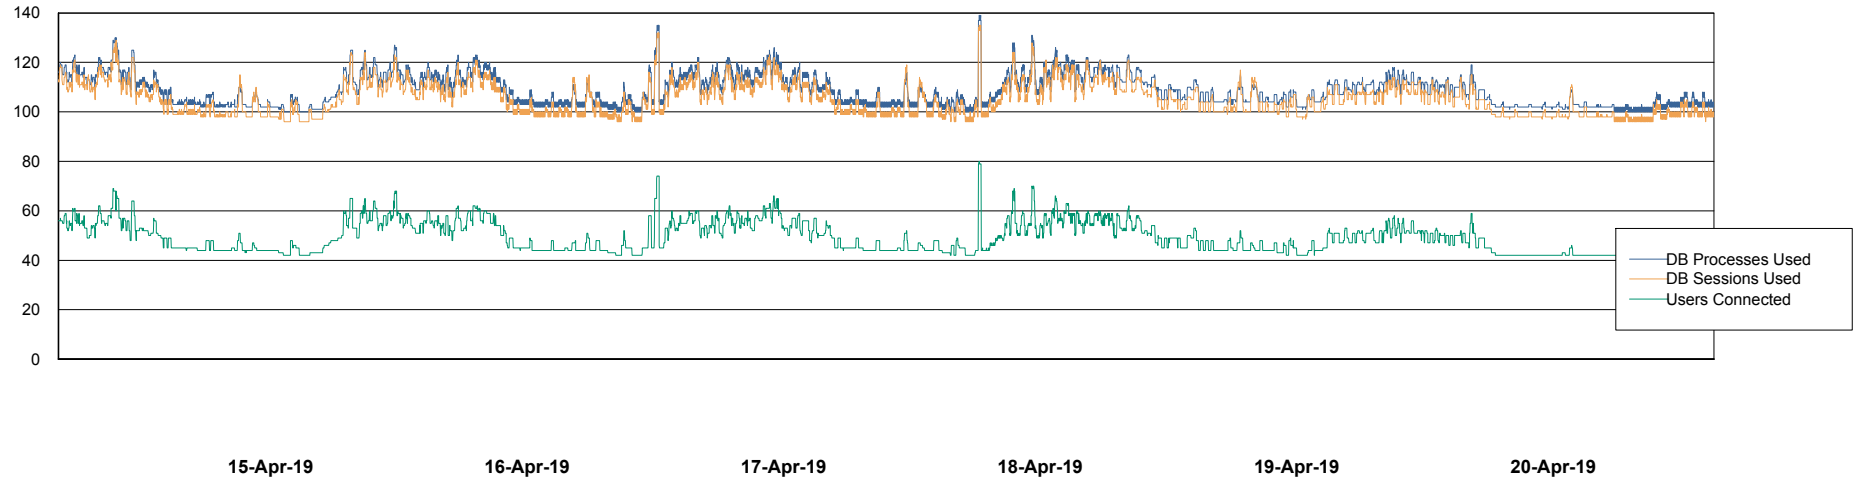

Database Performance ELJDB_Production