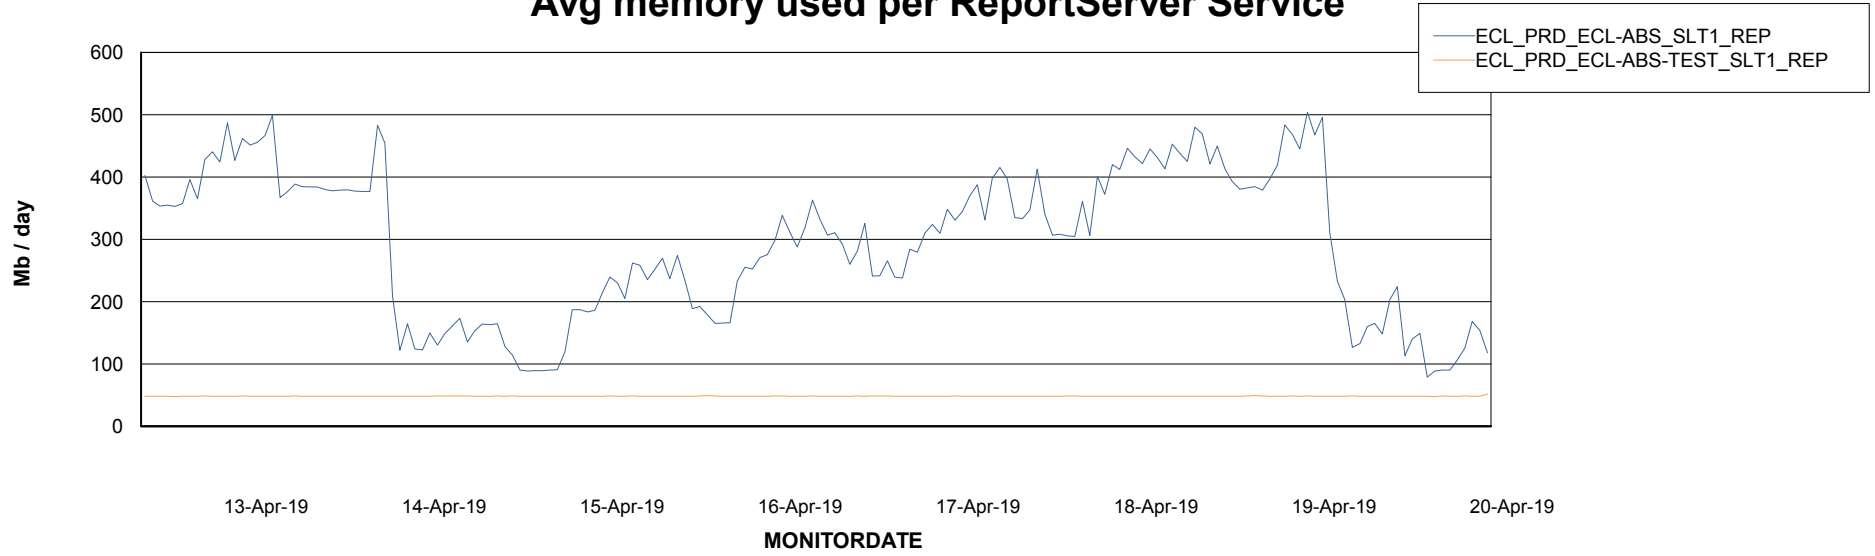

ABSSolute Application ReportServer Services

Avg memory used per ReportServer Service