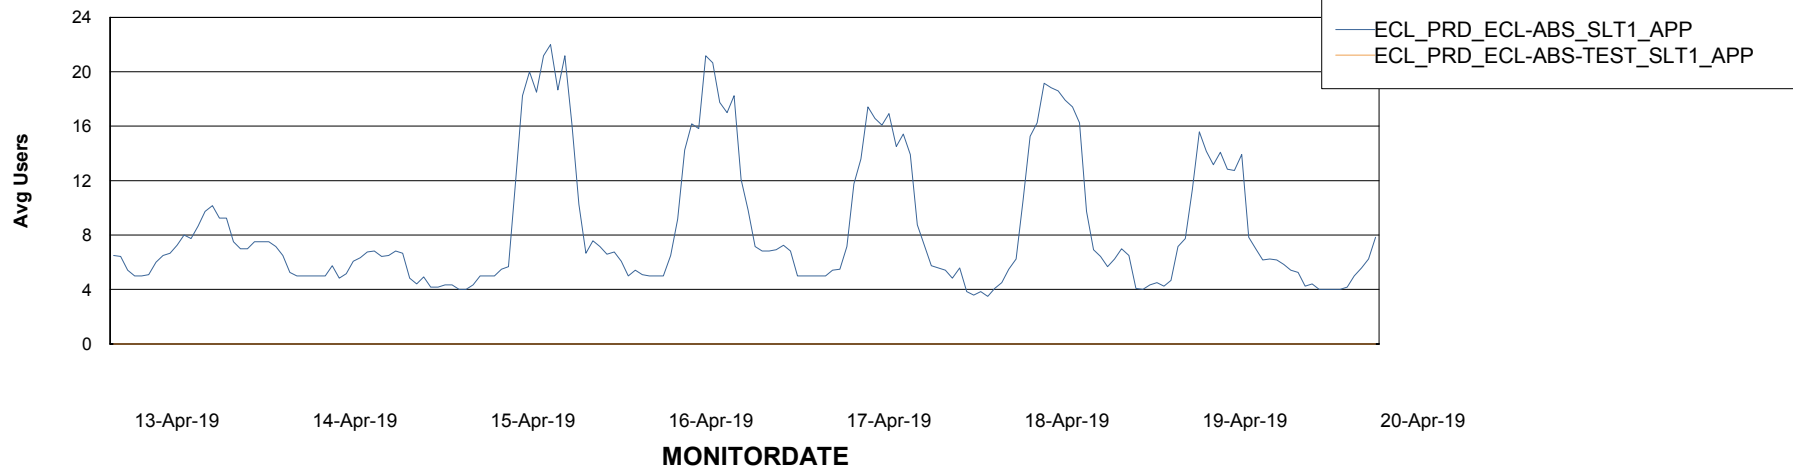

Avg users per day per ABS server