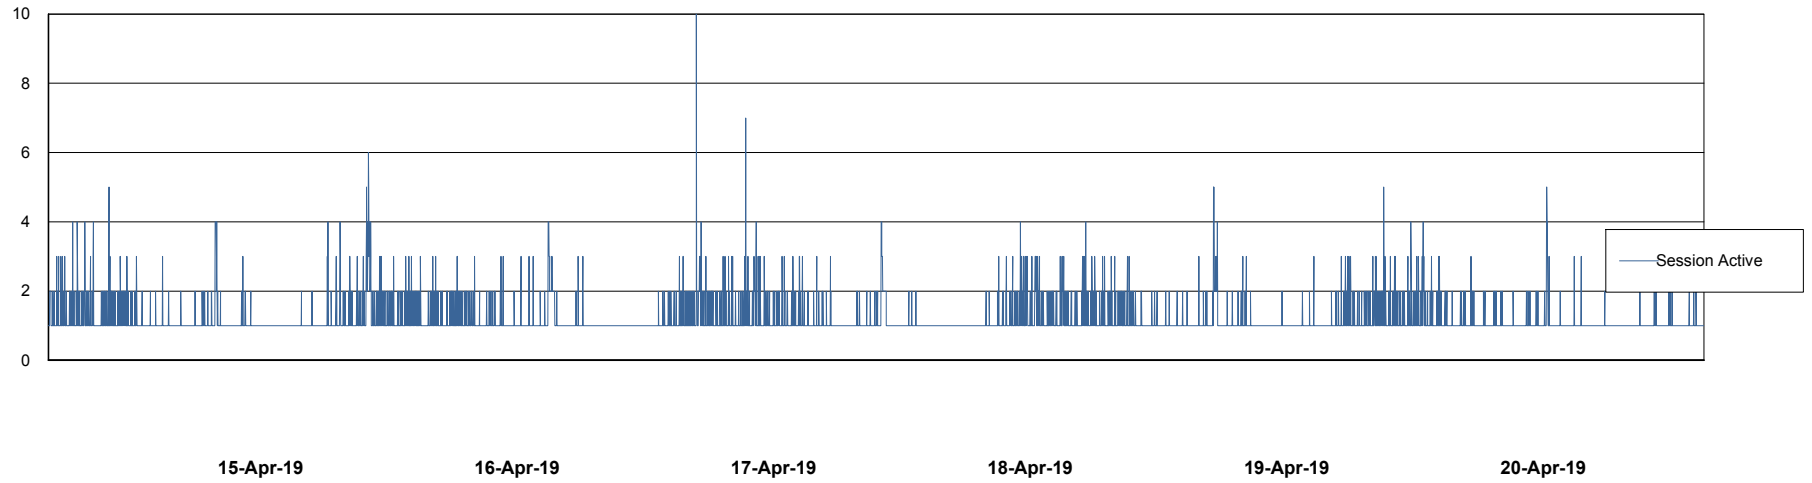

Database Performance ECLDB_Production