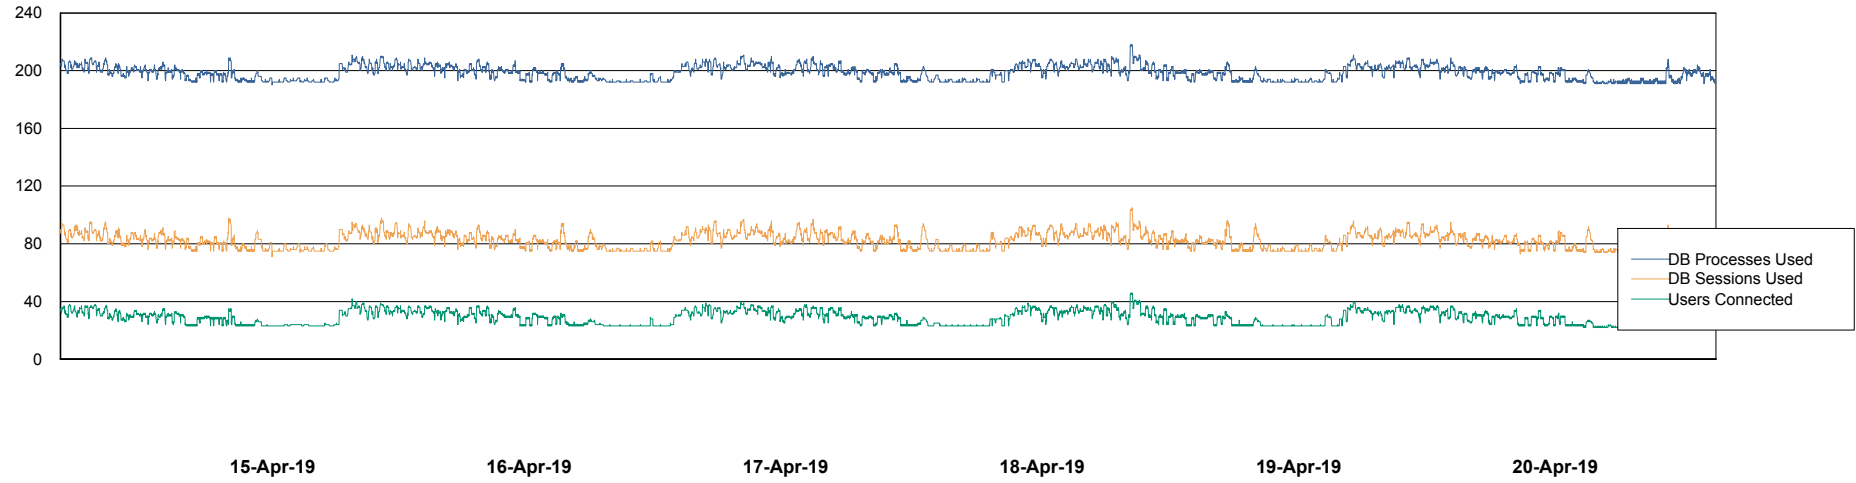

Database Performance ECLDB_Production