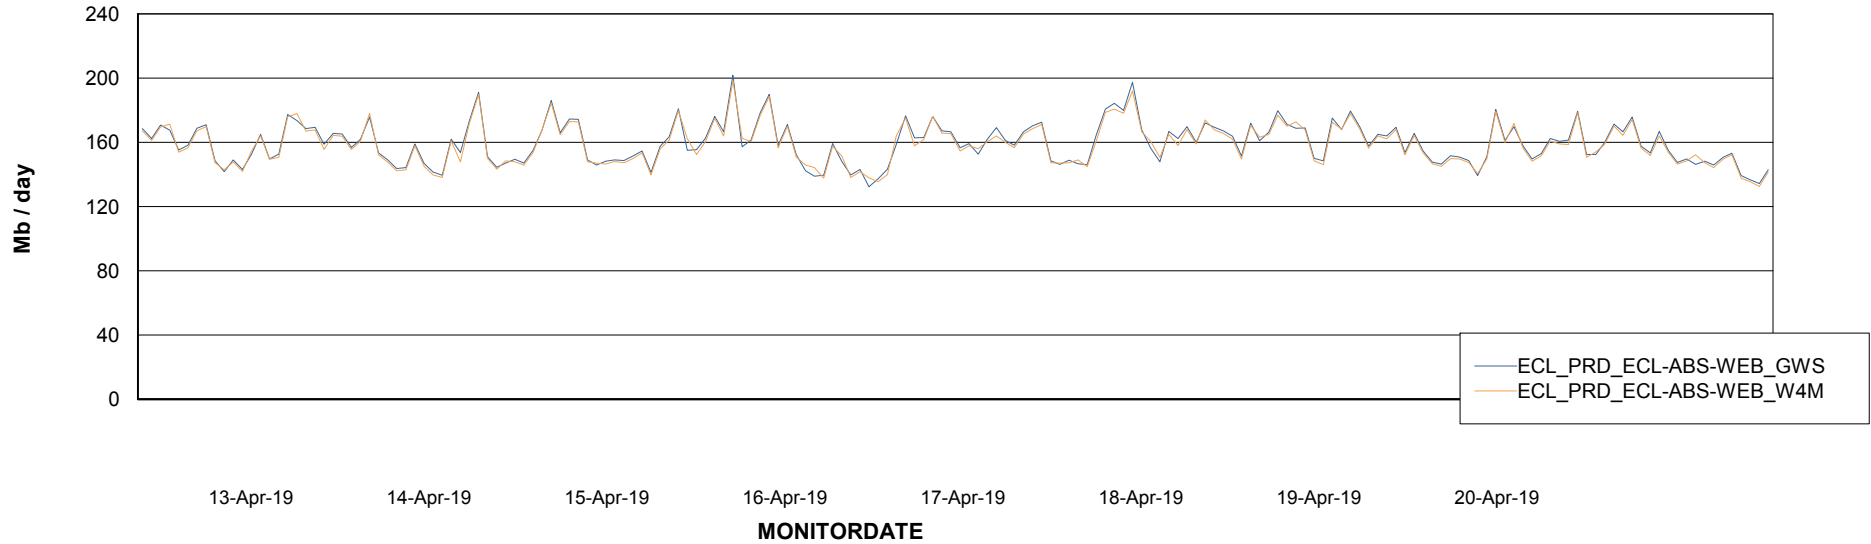

ABSSolute Web Component Services

Avg memory used per ABS Web component