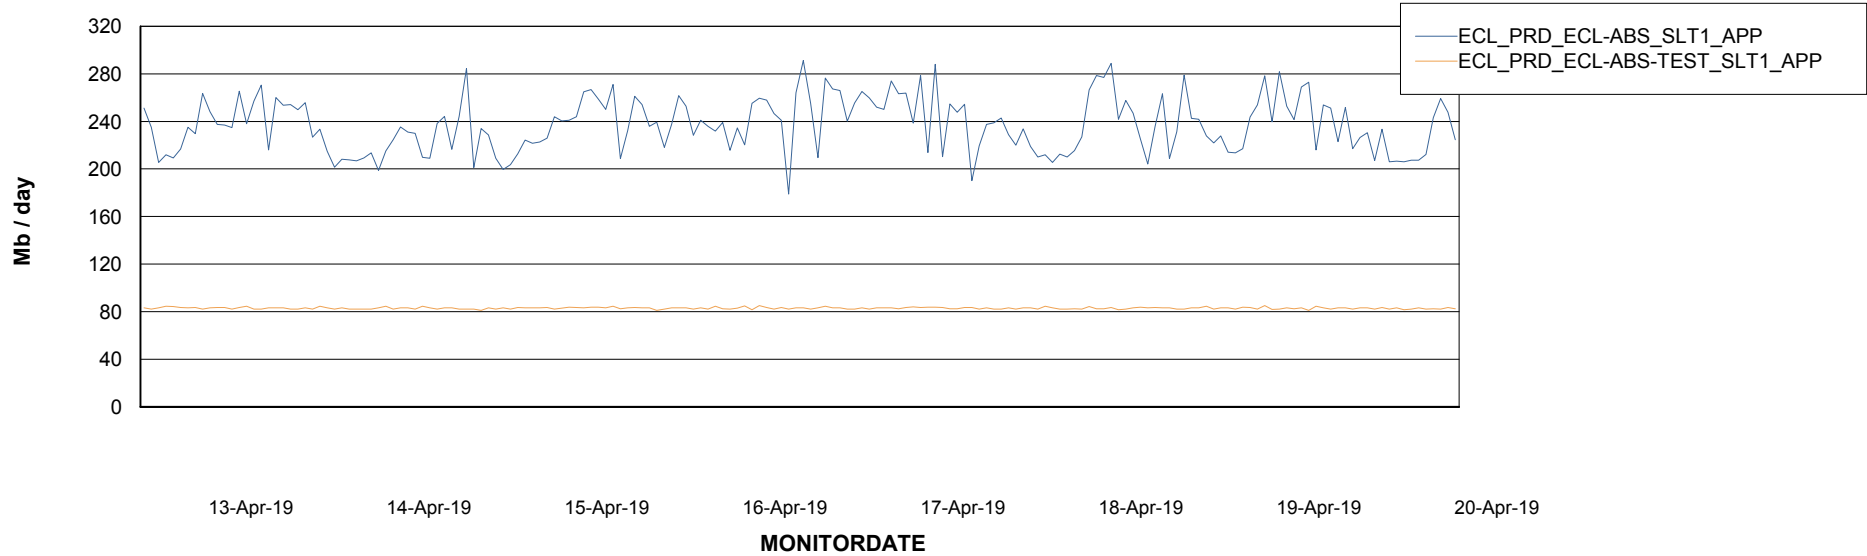

ABSSolute Application Server Services

Avg memory used per ABS Server Service