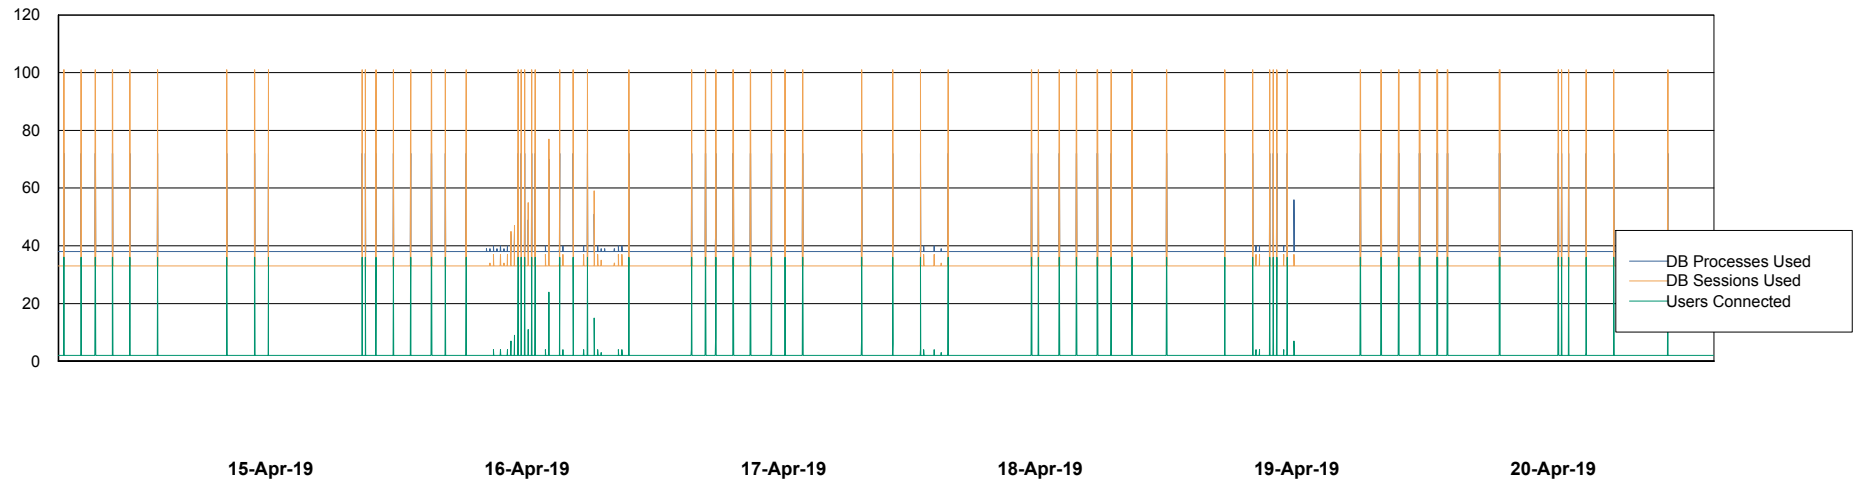

Database Performance ECLDB_Standby