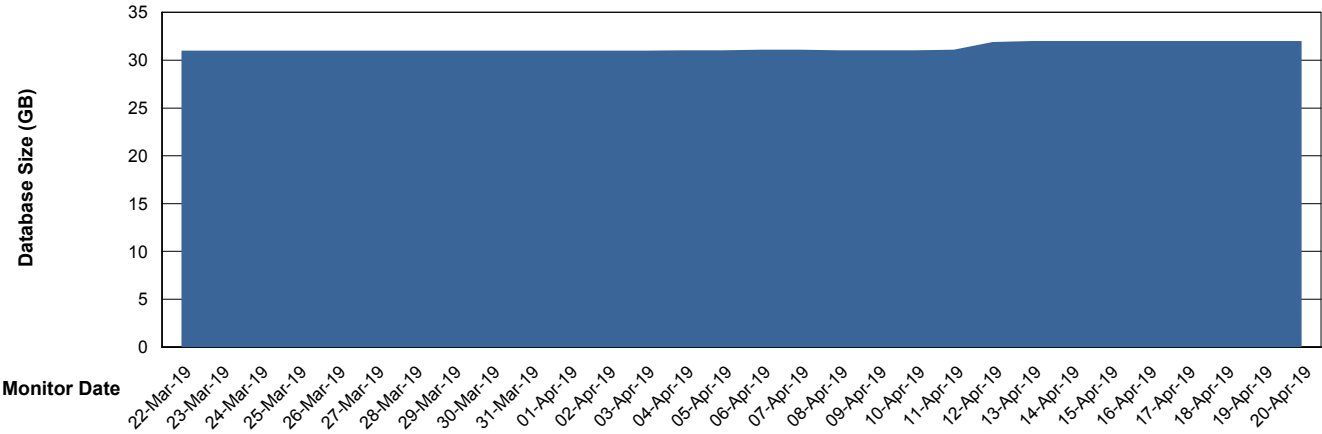

Database growth over last month

Database Tablespace ECLDB_Production

Date	Tablespace Name	Filesize (Gb)	Usedsize (Gb)	Percentage free
20-Apr-19	ABSDATA	33	29	12
	INDX	8	1	88
19-Apr-19	ABSDATA	33	29	12
	INDX	8	1	88
18-Apr-19	ABSDATA	33	28	15
	INDX	8	1	88
17-Apr-19	ABSDATA	33	28	15
	INDX	8	1	88
16-Apr-19	ABSDATA	33	28	15
	INDX	8	1	88
15-Apr-19	ABSDATA	33	28	15
	INDX	8	1	88
14-Apr-19	ABSDATA	33	28	15
	INDX	8	1	88