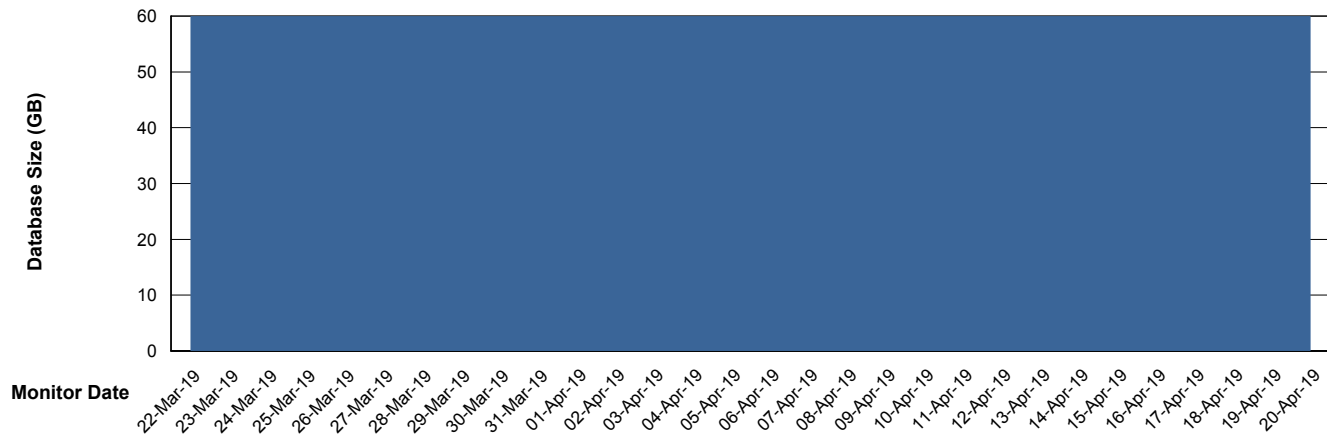

Weekly SLA Customer Report

Customer DFD Production
Database ID 39

DATABASE SIZE DFDDDB_Production

Database growth over last month

DATABASE SIZE DFDDDBI_Production

Database growth over last month

Weekly SLA Customer Report