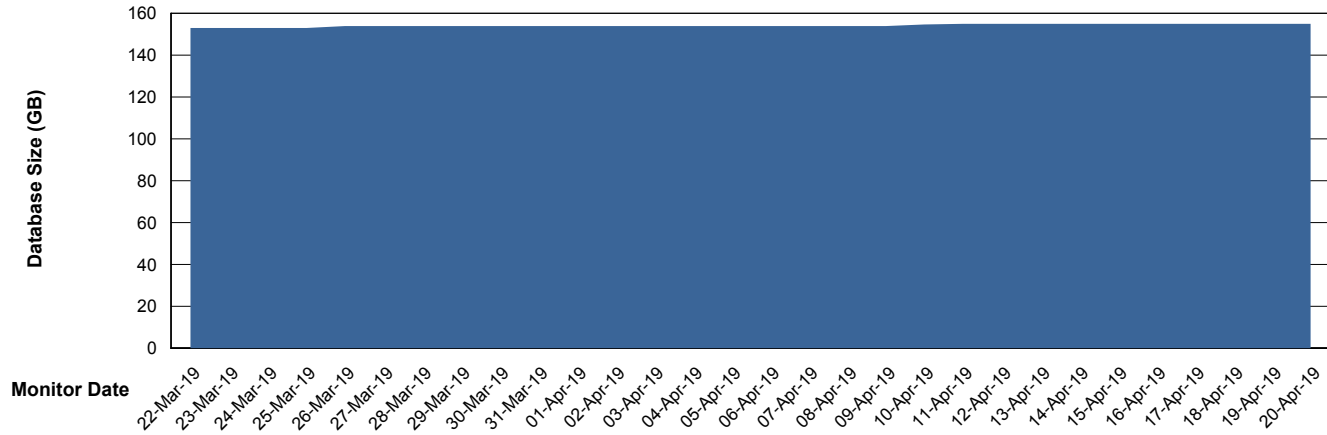

Weekly SLA Customer Report

Customer DFD Production
Database ID 39

Database Performance DFDDB_Production

Weekly SLA Customer Report

Customer DFD Production
Database ID 39

Database Performance DFDDDBBI_Production

Weekly SLA Customer Report

Customer DFD Production
Database ID 39

DATABASE SIZE DFDDDB_Production

Database growth over last month

DATABASE SIZE DFDDDBI_Production

Database growth over last month

Weekly SLA Customer Report