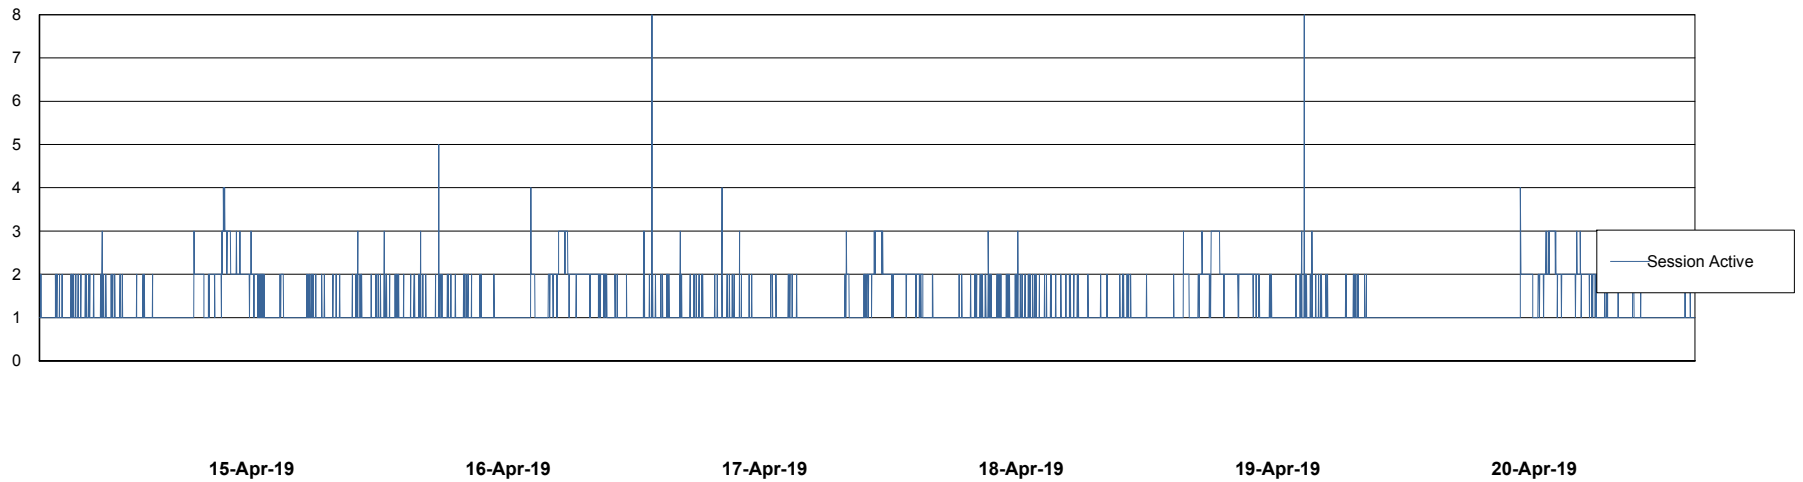

Database Performance DFDDB_Production