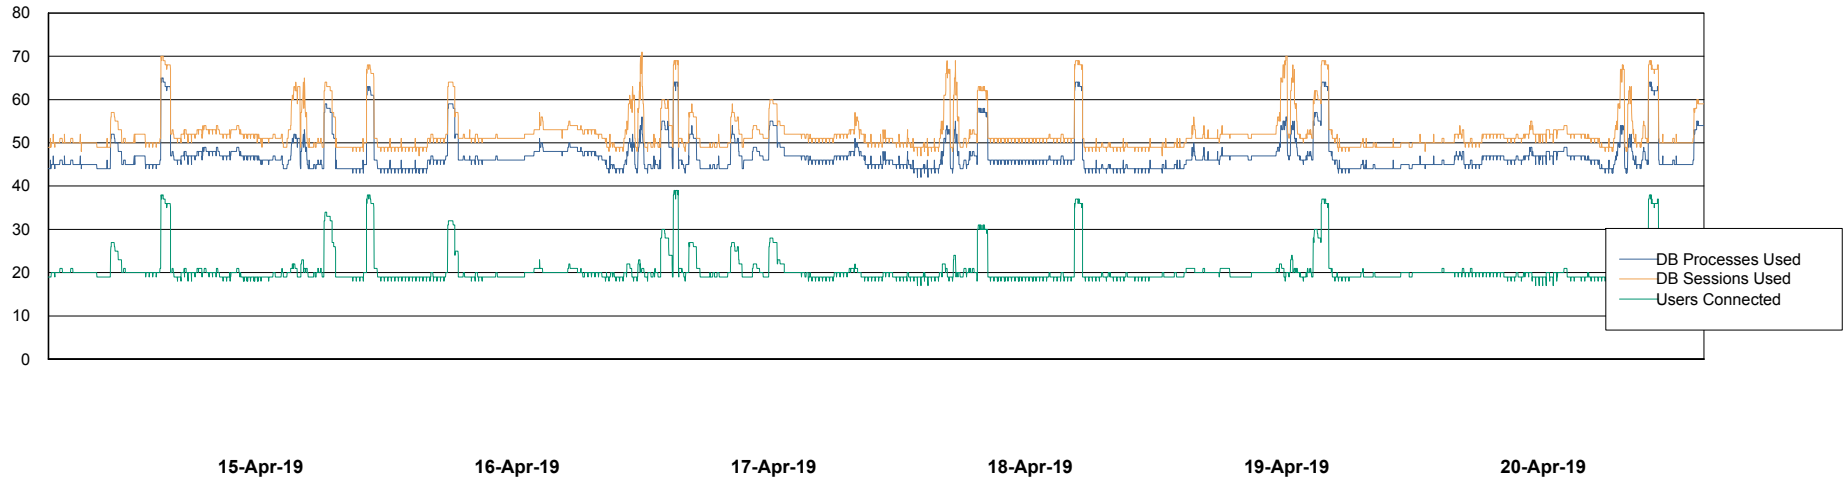

Weekly SLA Customer Report

Customer DFD Production
Database ID 39

Database Performance DFDDB_Production

Weekly SLA Customer Report

Customer DFD Production
Database ID 39

Database Performance DFDDDBBI_Production