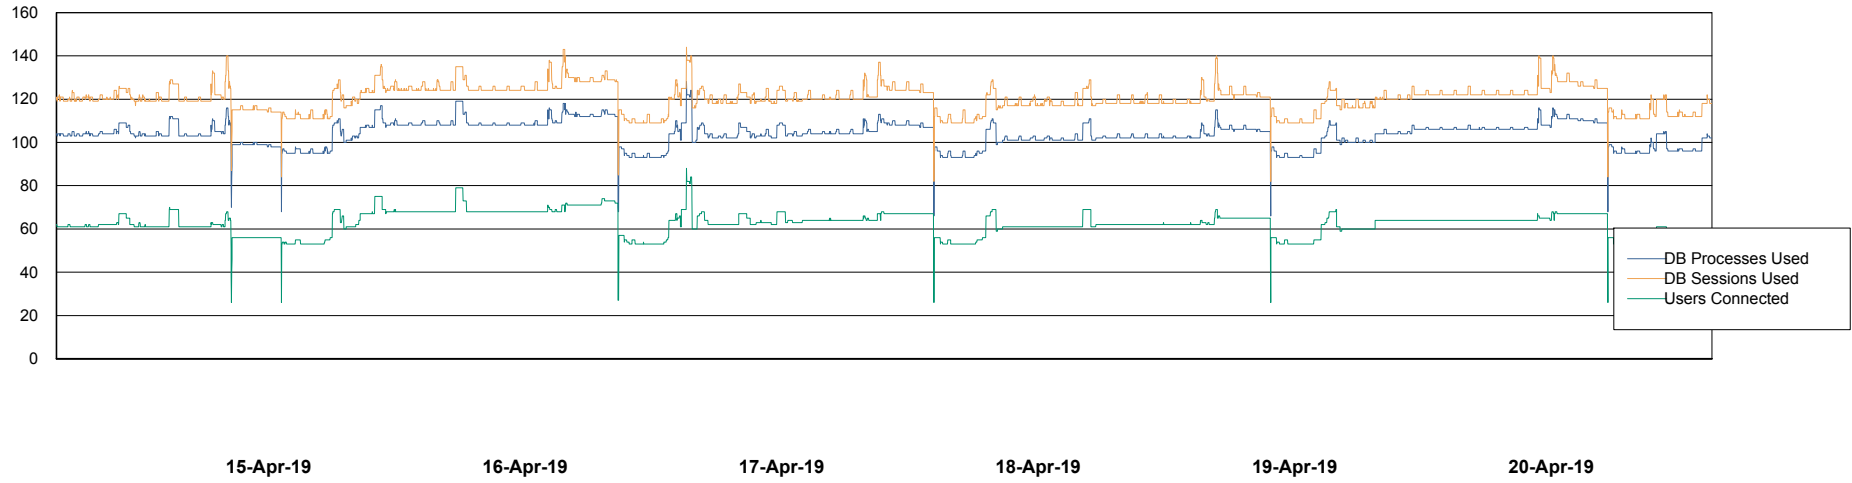

Database Performance DFDDB_Production