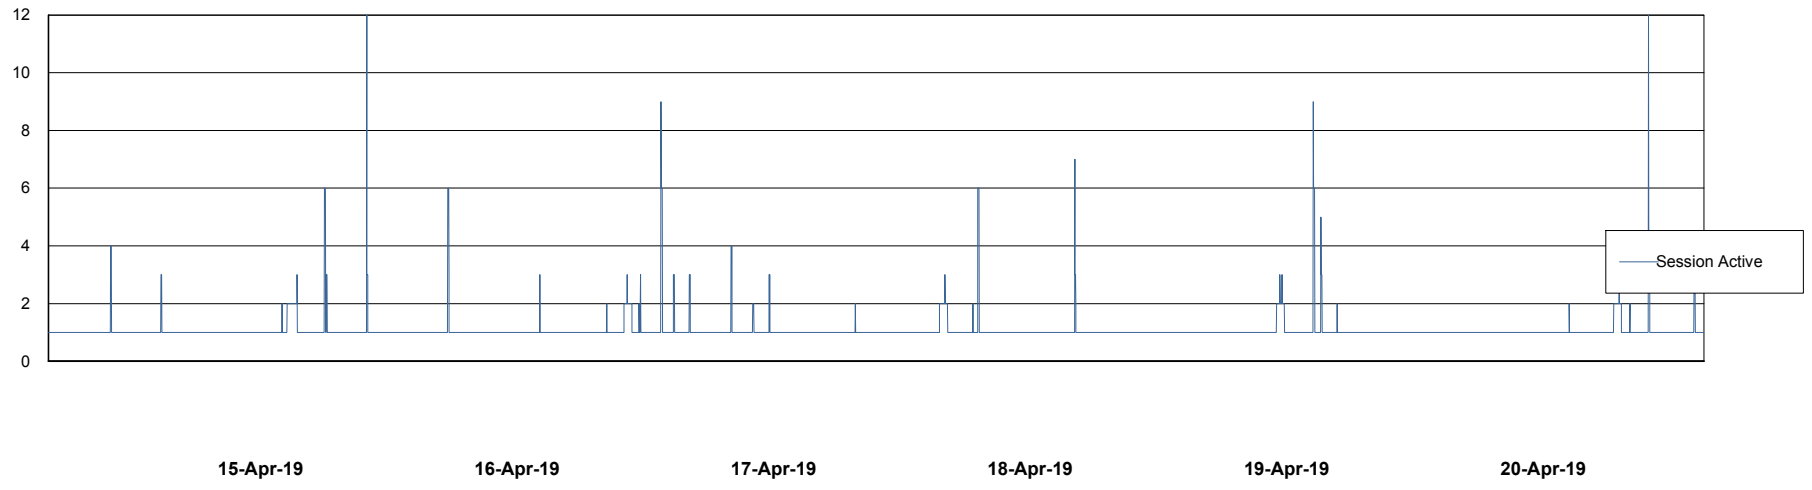

Weekly SLA Customer Report

Customer DFD Production
Database ID 39

Database Performance DFDDB_Production

Weekly SLA Customer Report

Customer DFD Production
Database ID 39

Database Performance DFDDDBBI_Production