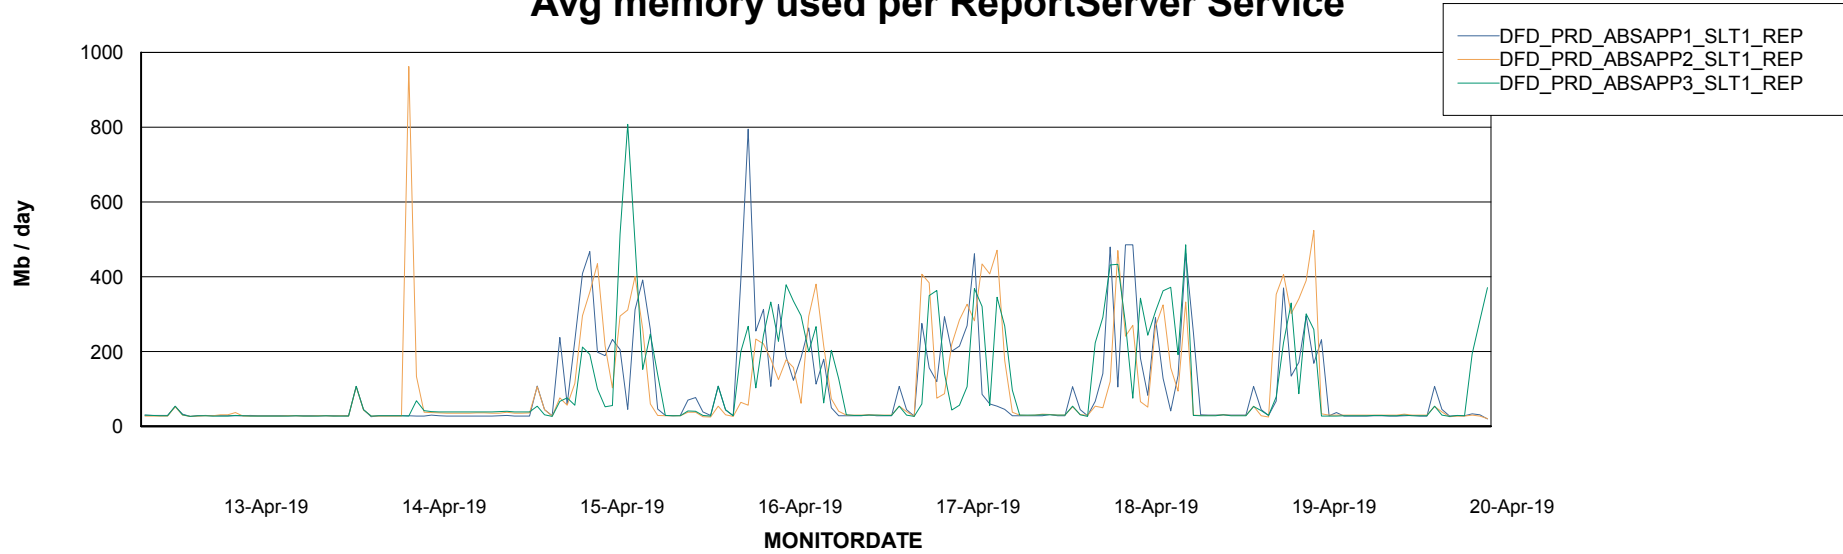

Avg users per day per ABS server

Weekly SLA Customer Report

Customer DFD Production
Database ID 39

ABSSolute Application ReportServer Services

Avg memory used per ReportServer Service

Disaster per ABS component