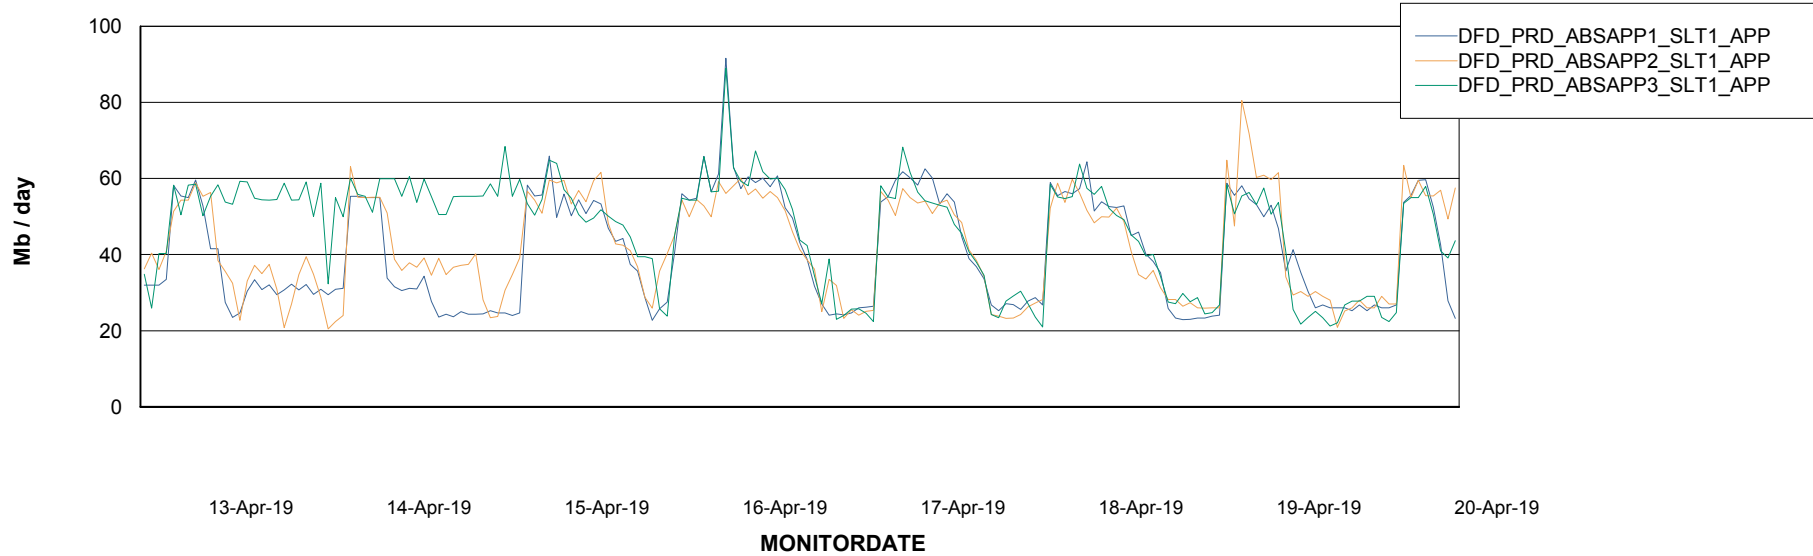

Standby Database Health DFD Production

Recovery lag for last 7 days

Weekly SLA Customer Report

Customer DFD Production
Database ID 39

ABSSolute Application Server Services

Avg memory used per ABS Server Service