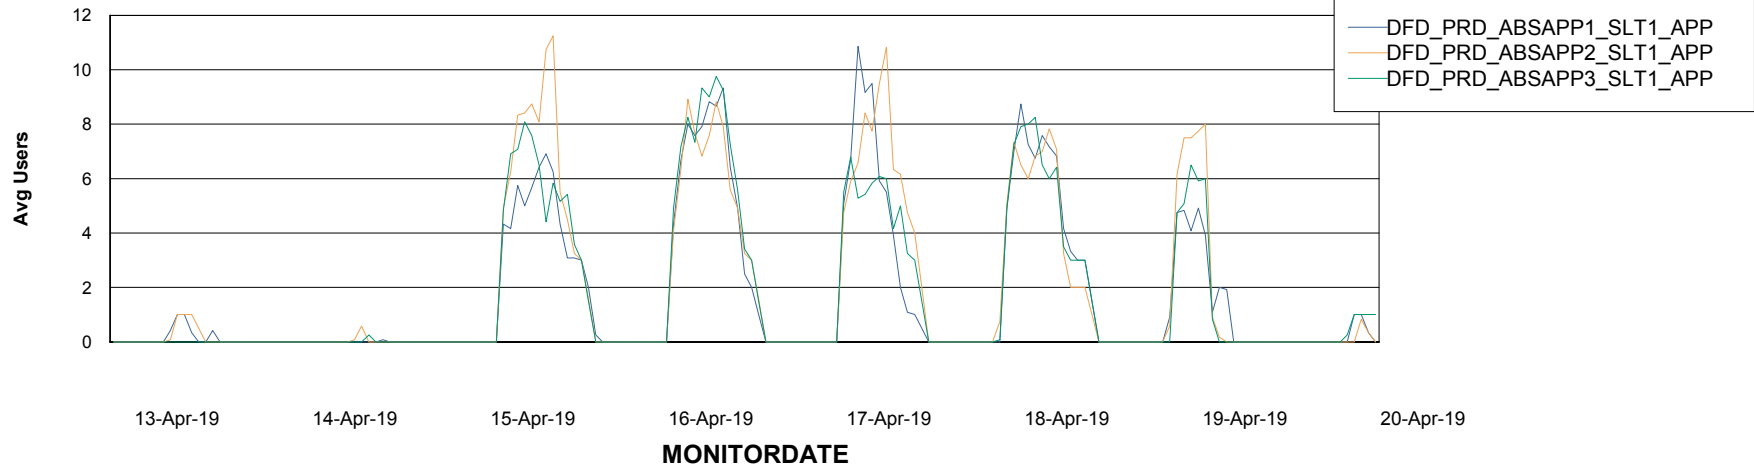

Avg users per day per ABS server