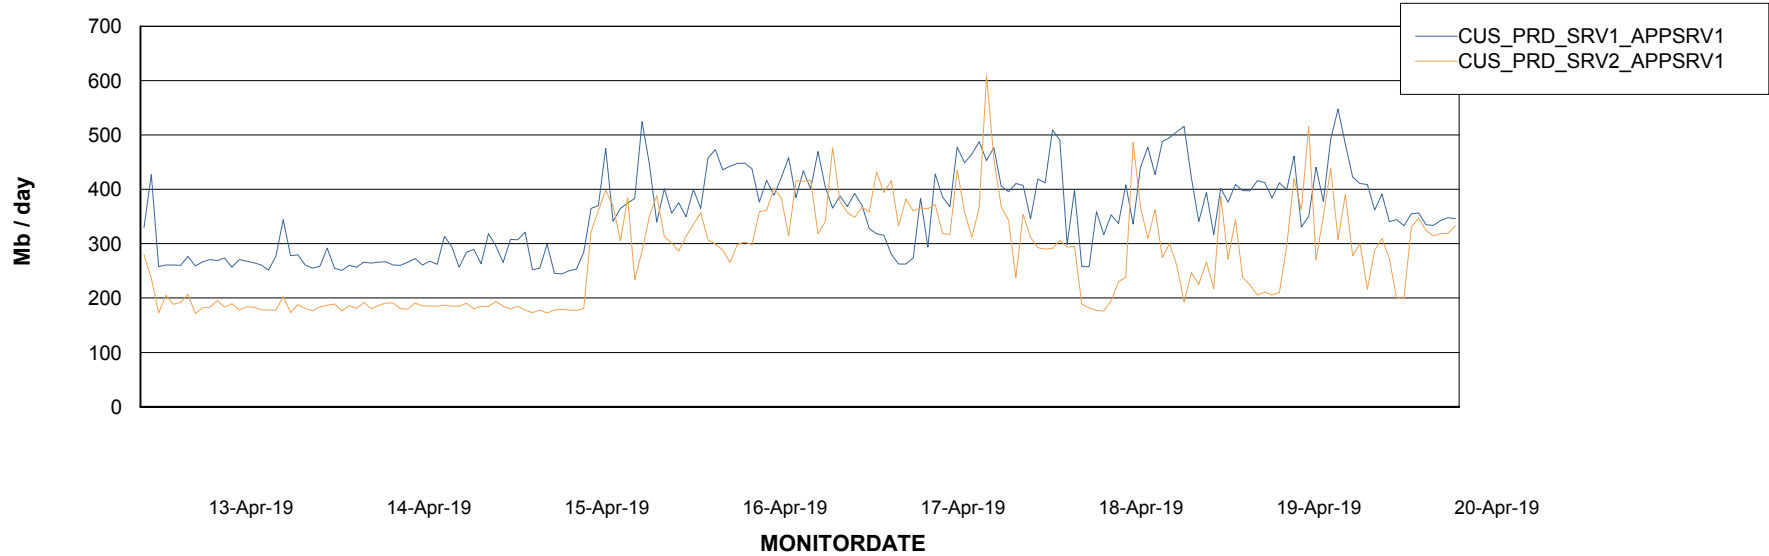

ABSSolute Application Server Services

Avg memory used per ABS Server Service