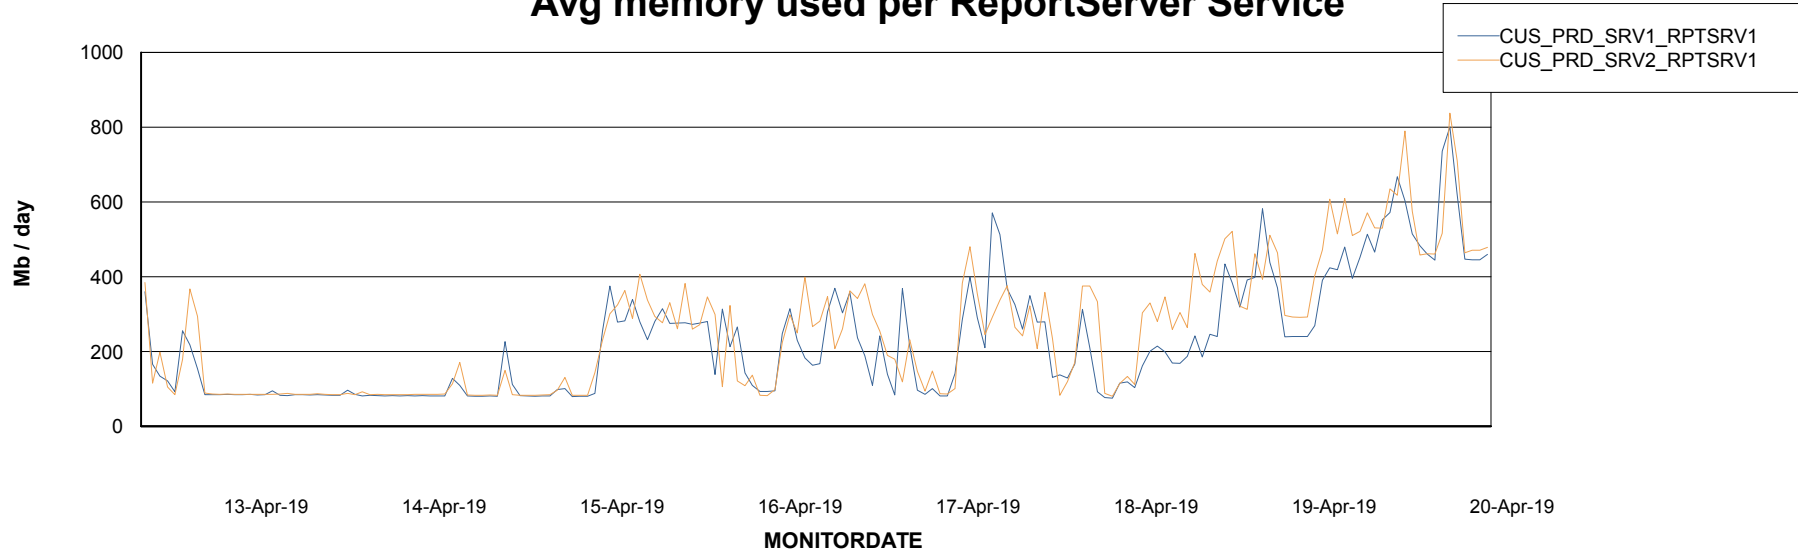

Avg memory used per ABS Server Service

Avg users per day per ABS server

Weekly SLA Customer Report

Customer CUS Production
Database ID 84

ABSSolute Web Component Services

Avg memory used per ReportServer Service