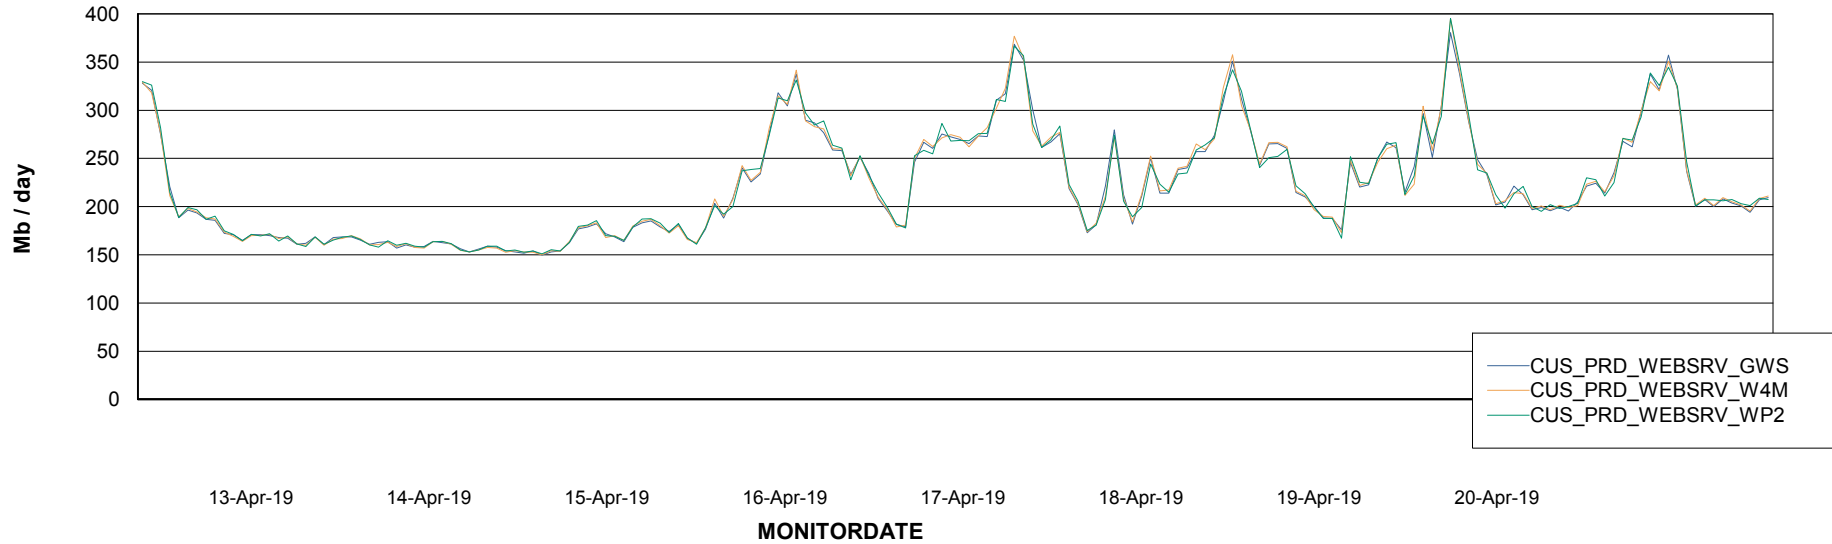

ABSSolute Web Component Services

Avg memory used per ABS Web component