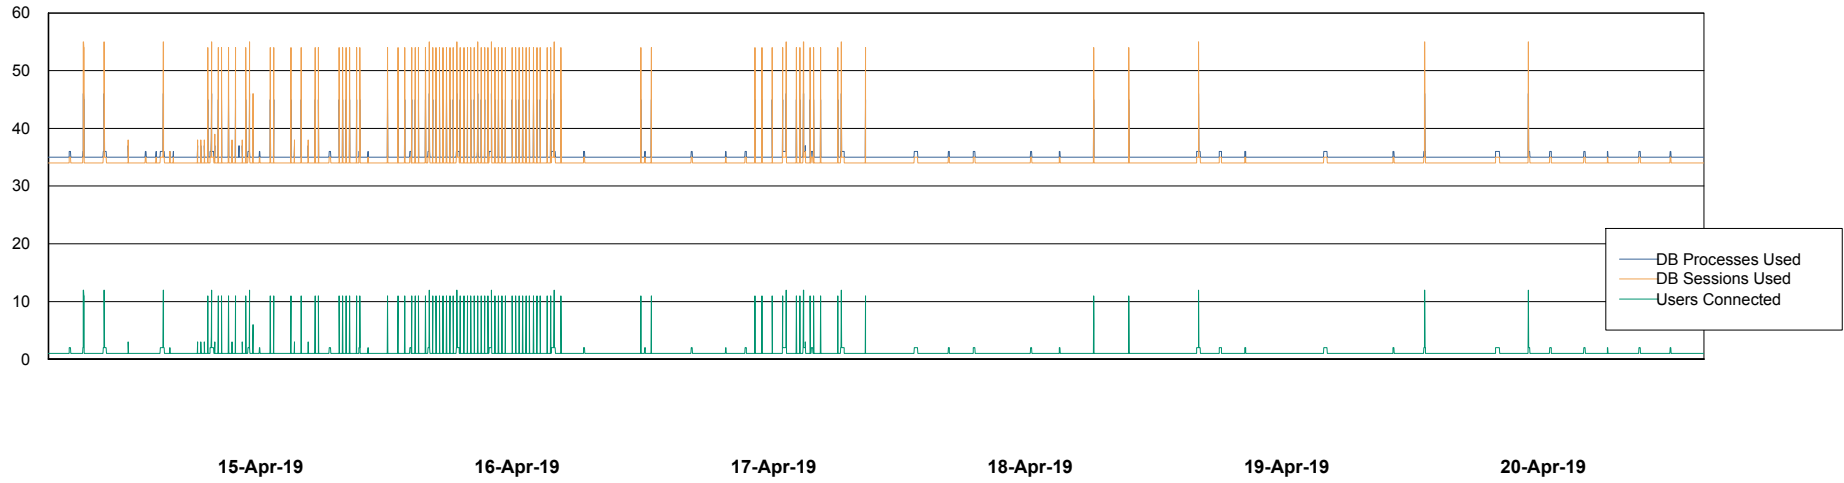

Weekly SLA Customer Report

Customer CUS Production
Database ID 84

Database Performance CUS_ProdDB_Primary

Weekly SLA Customer Report

Customer CUS Production
Database ID 84

Database Performance CUS_ProdDB_Standby