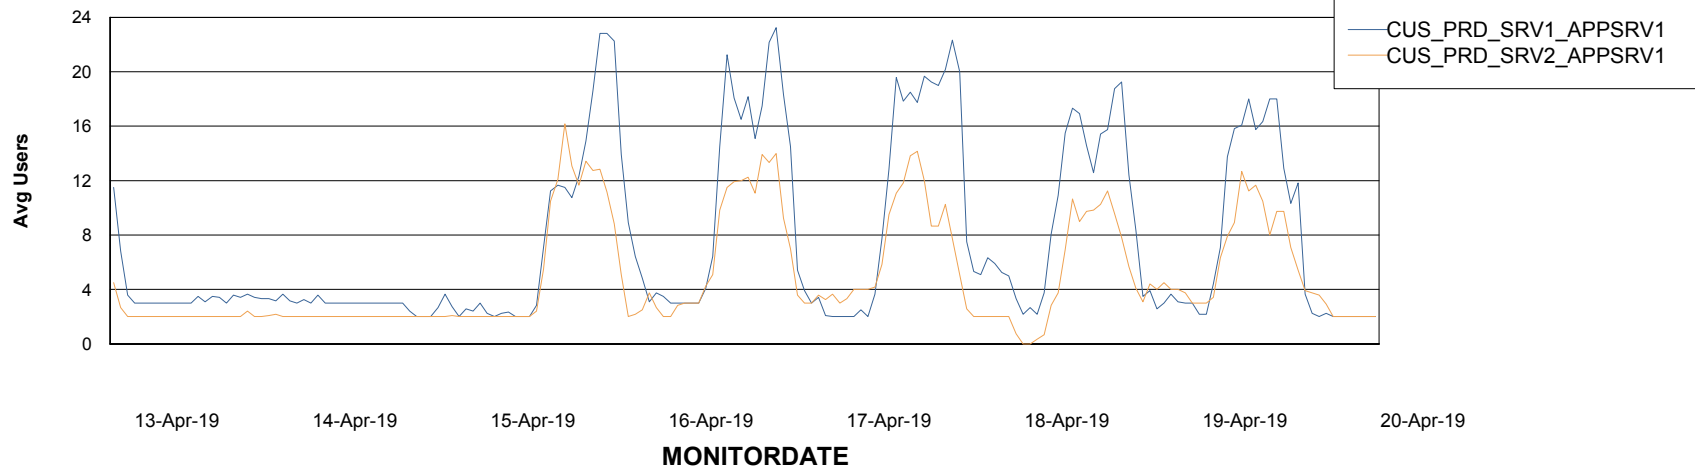

Avg users per day per ABS server