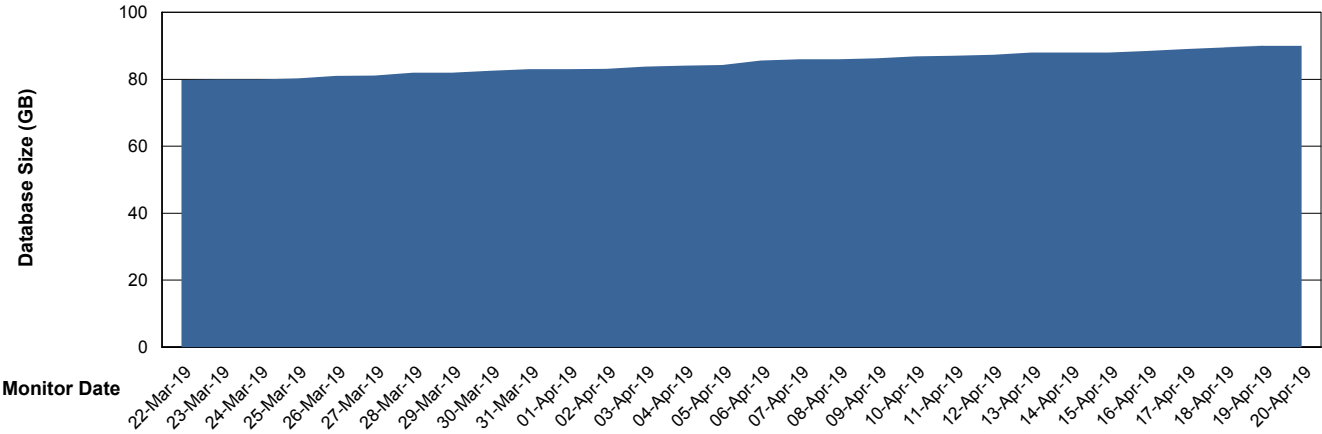

DATABASE SIZE CUS_ProdDB_Primary

Database growth over last month

Database Tablespace CUS_ProdDB_Primary

Date	Tablespace Name	Filesize (Gb)	Usedsize (Gb)	Percentage free
20-Apr-19	ABSDATA	100	80	20
	INDX	6	4	33
19-Apr-19	ABSDATA	100	79	21
	INDX	6	4	33
18-Apr-19	ABSDATA	100	79	21
	INDX	6	4	33
17-Apr-19	ABSDATA	100	78	22
	INDX	6	4	33
16-Apr-19	ABSDATA	100	78	22
	INDX	6	4	33
15-Apr-19	ABSDATA	100	78	22
	INDX	6	4	33
14-Apr-19	ABSDATA	89	78	12
	INDX	6	4	33