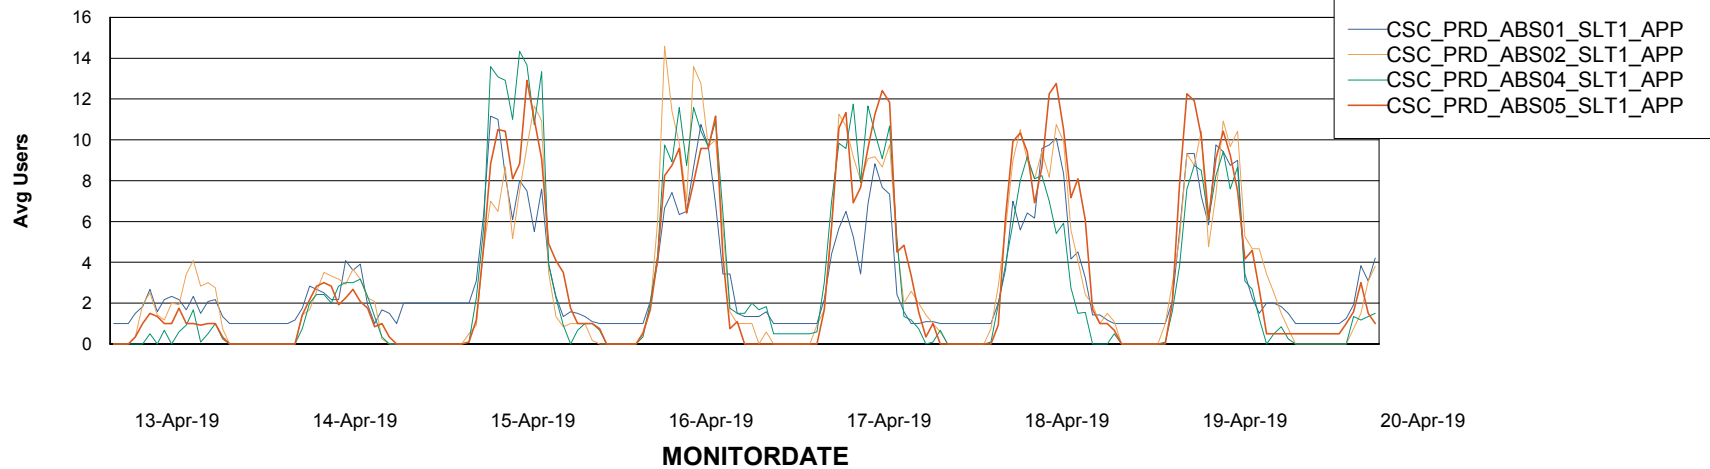

Avg users per day per ABS server