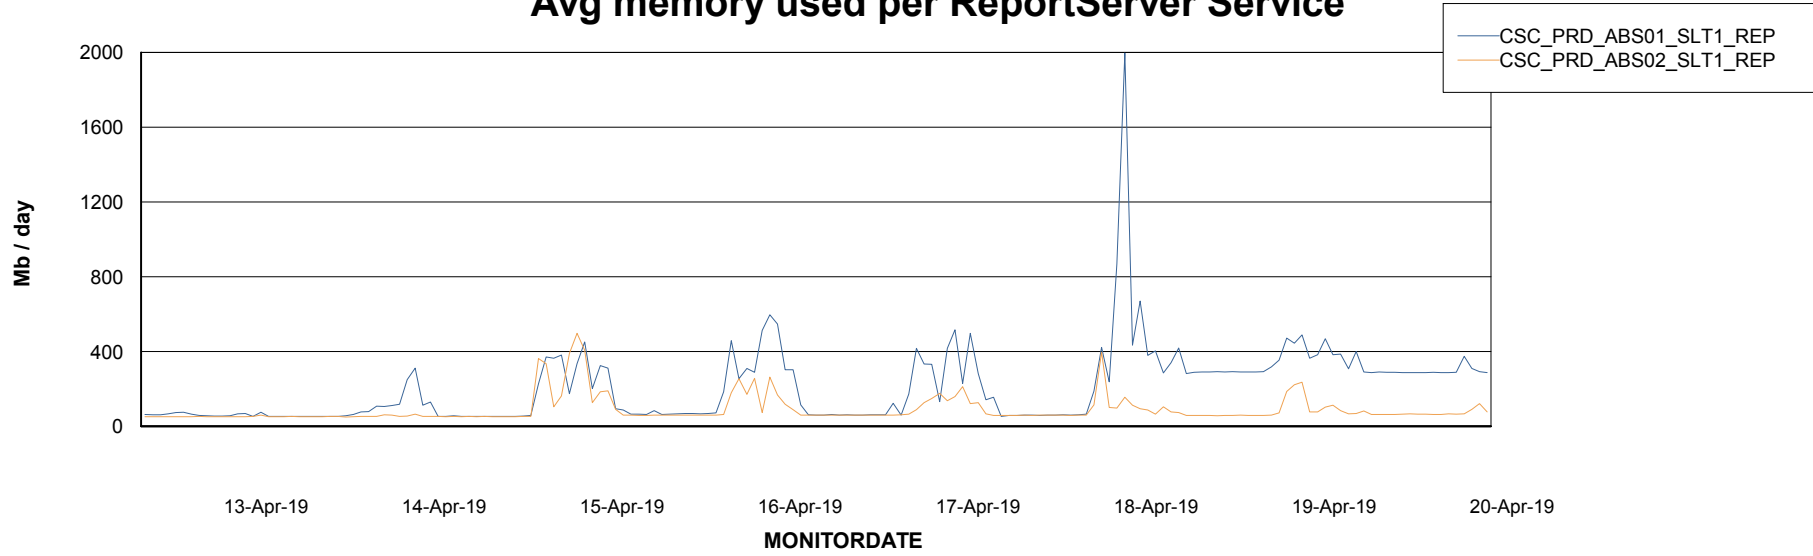

Avg memory used per ABS Server Service

Avg users per day per ABS server

Weekly SLA Customer Report

Customer CSC_Production
Database ID 50

ABSSolute Application ReportServer Services

Avg memory used per ReportServer Service