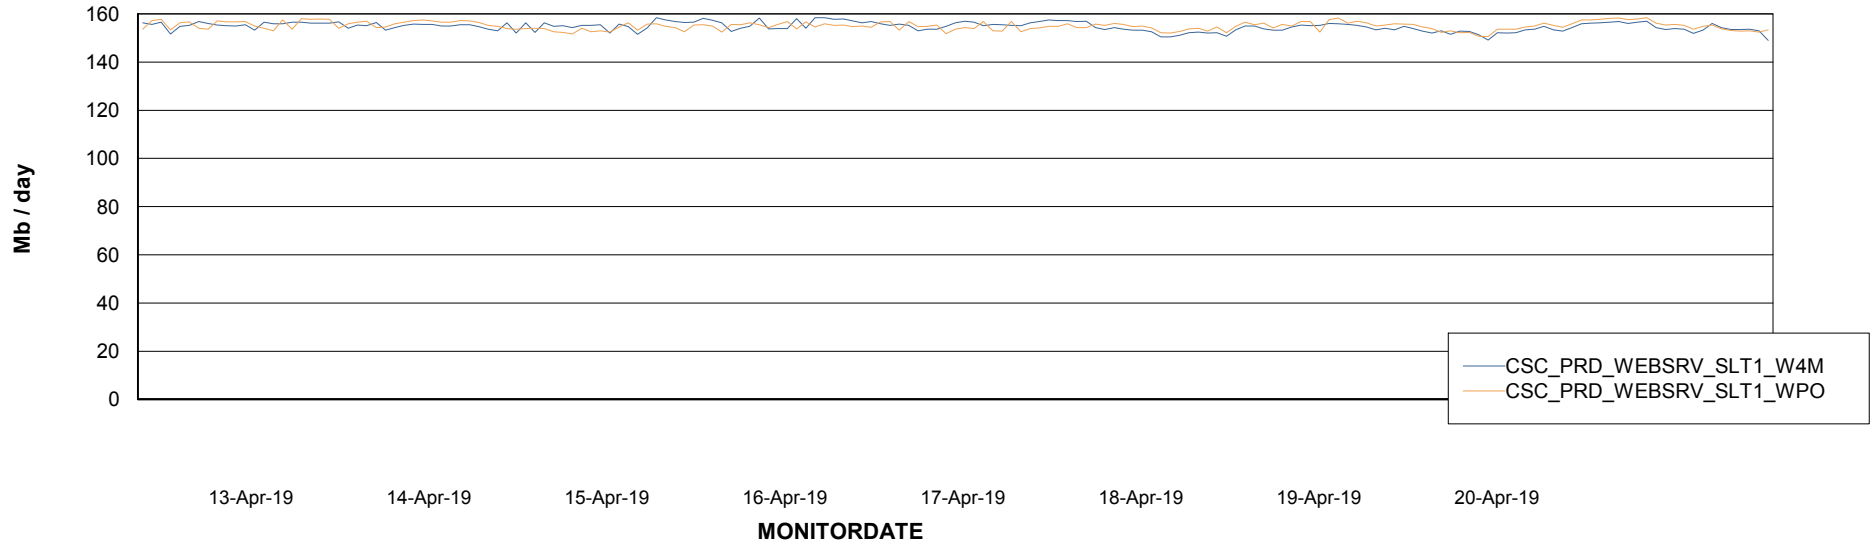

ABSSolute Web Component Services

Avg memory used per ABS Web component