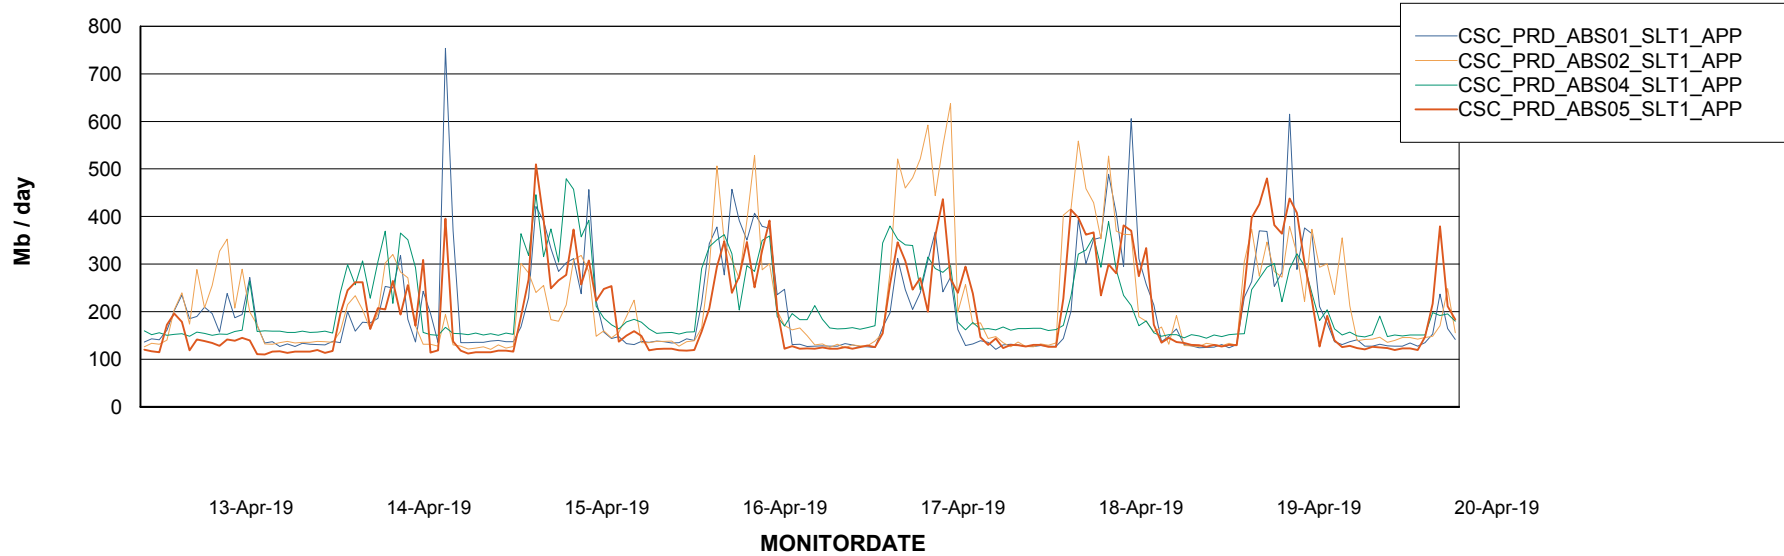

ABSSolute Application Server Services

Avg memory used per ABS Server Service