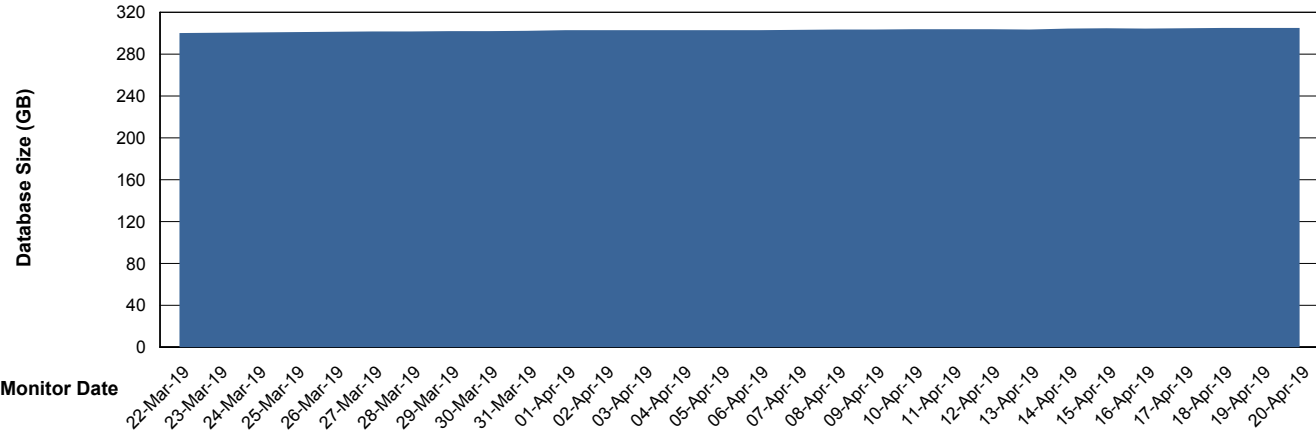

DATABASE SIZE CSCDB_Primary

Database growth over last month

Database Tablespace CSCDB_Primary

Date	Tablespace Name	Filesize (Gb)	Usedsize (Gb)	Percentage free
20-Apr-19	ABSDATA	131	106	19
	INDX	234	196	16
19-Apr-19	ABSDATA	131	106	19
	INDX	234	196	16
18-Apr-19	ABSDATA	131	106	19
	INDX	233	196	16
17-Apr-19	ABSDATA	131	106	19
	INDX	233	196	16
16-Apr-19	ABSDATA	131	106	19
	INDX	233	196	16
15-Apr-19	ABSDATA	131	106	19
	INDX	233	196	16
14-Apr-19	ABSDATA	131	106	19
	INDX	233	196	16