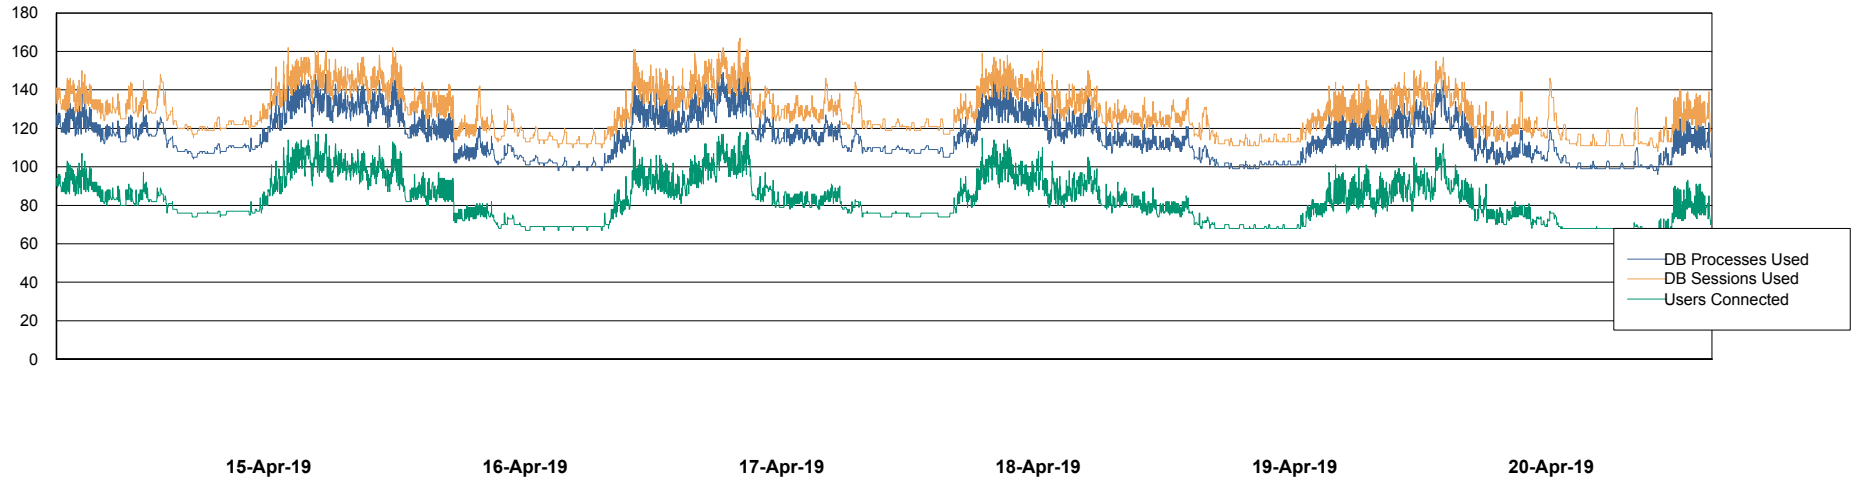

Database Performance CSCDB_Primary