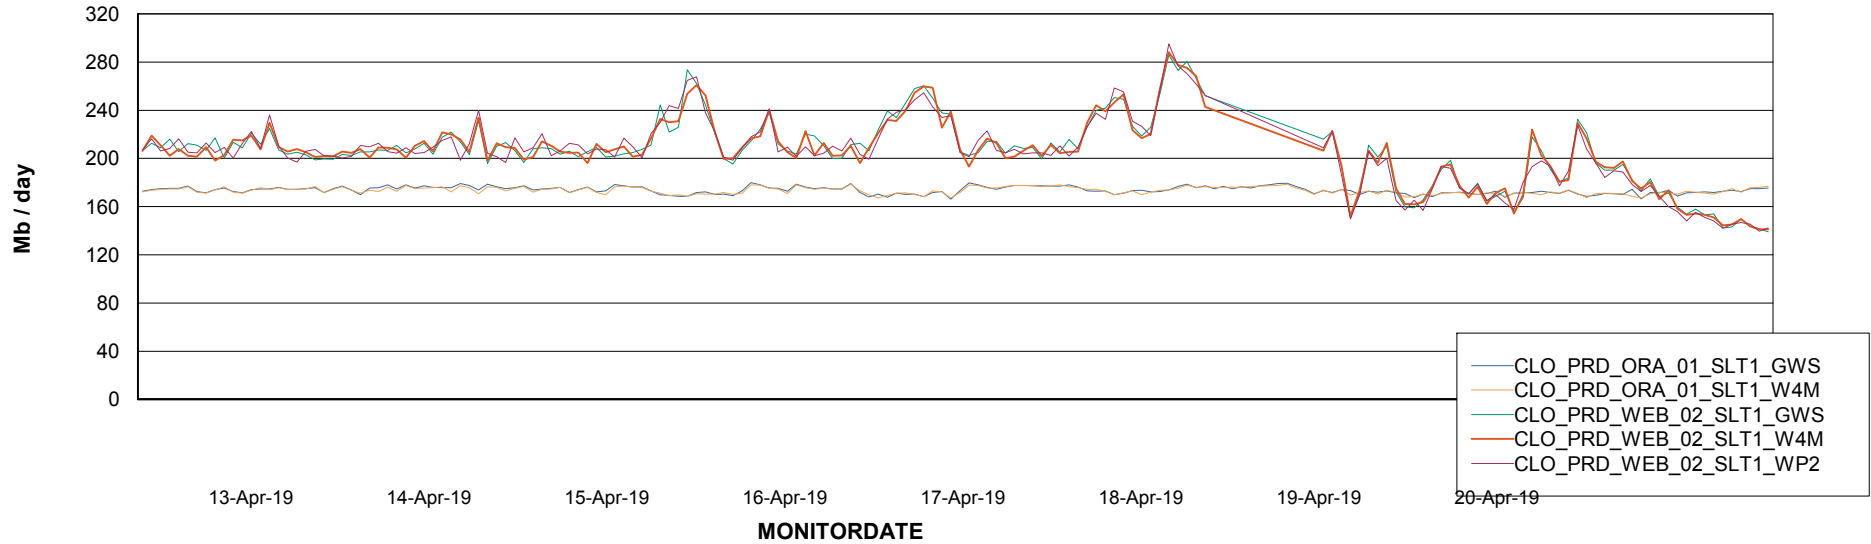

ABSSolute Web Component Services

Avg memory used per ABS Web component