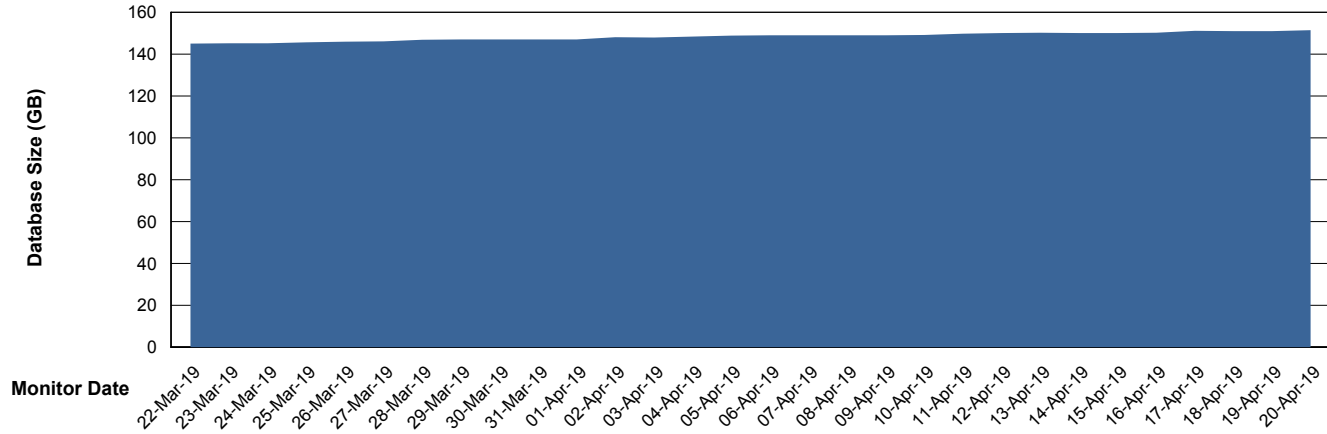

DATABASE SIZE CLODB_PRD_BI

Database growth over last month