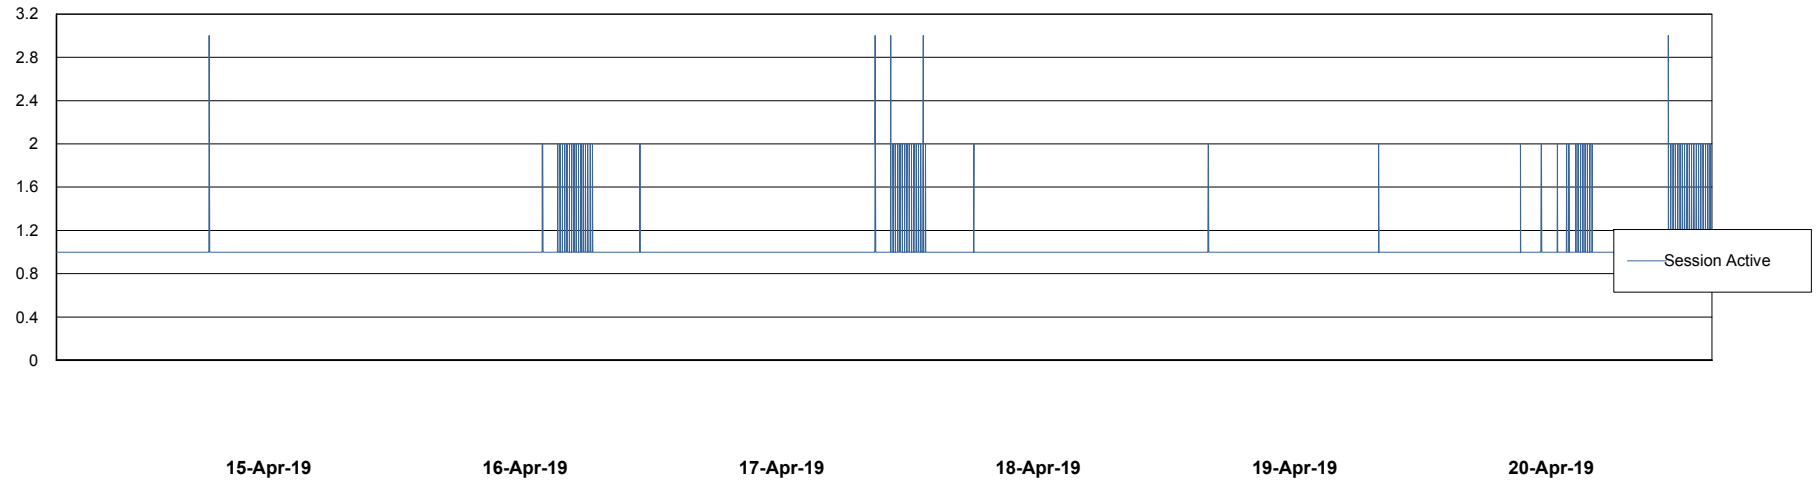

Database Performance CLODB_PRD_Test