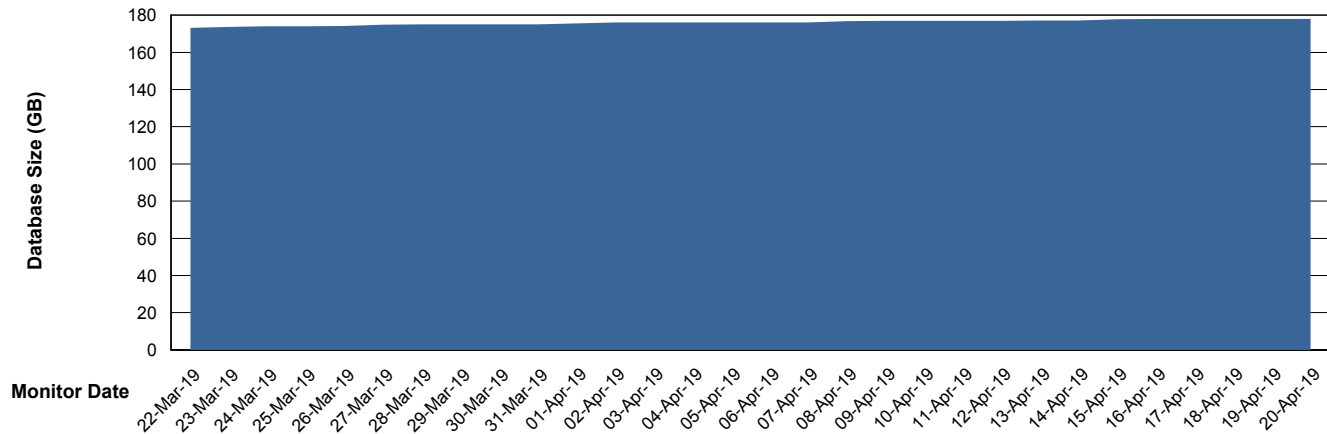

# Weekly SLA Customer Report

Customer CLO Production  
Database ID 38

DATABASE SIZE CLODB\_PRD\_BI

### Database growth over last month

DATABASE SIZE CLODB\_PRD\_Production

### Database growth over last month