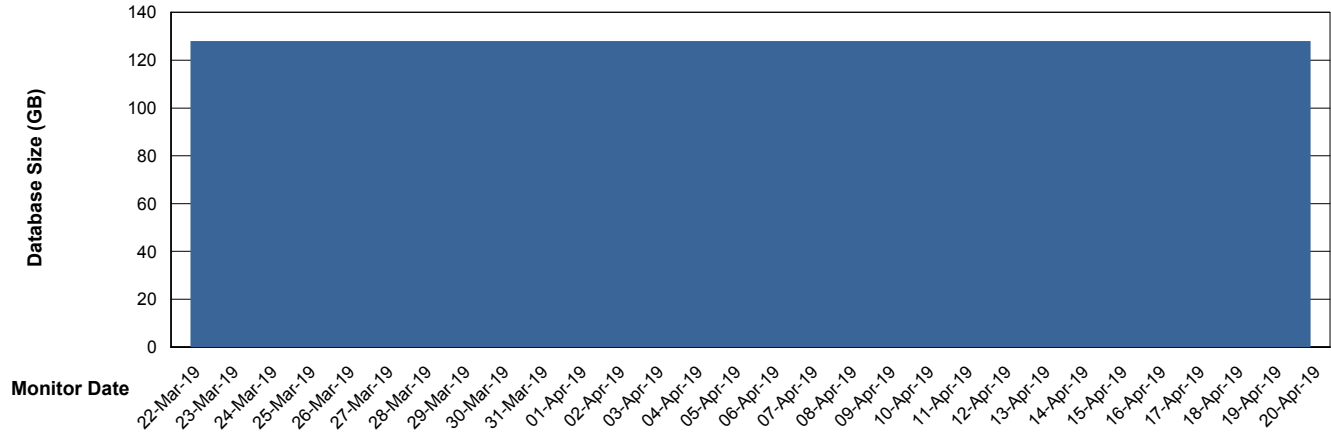

### Database growth over last month

DATABASE SIZE CLODB\_PRD\_Production

### Database growth over last month