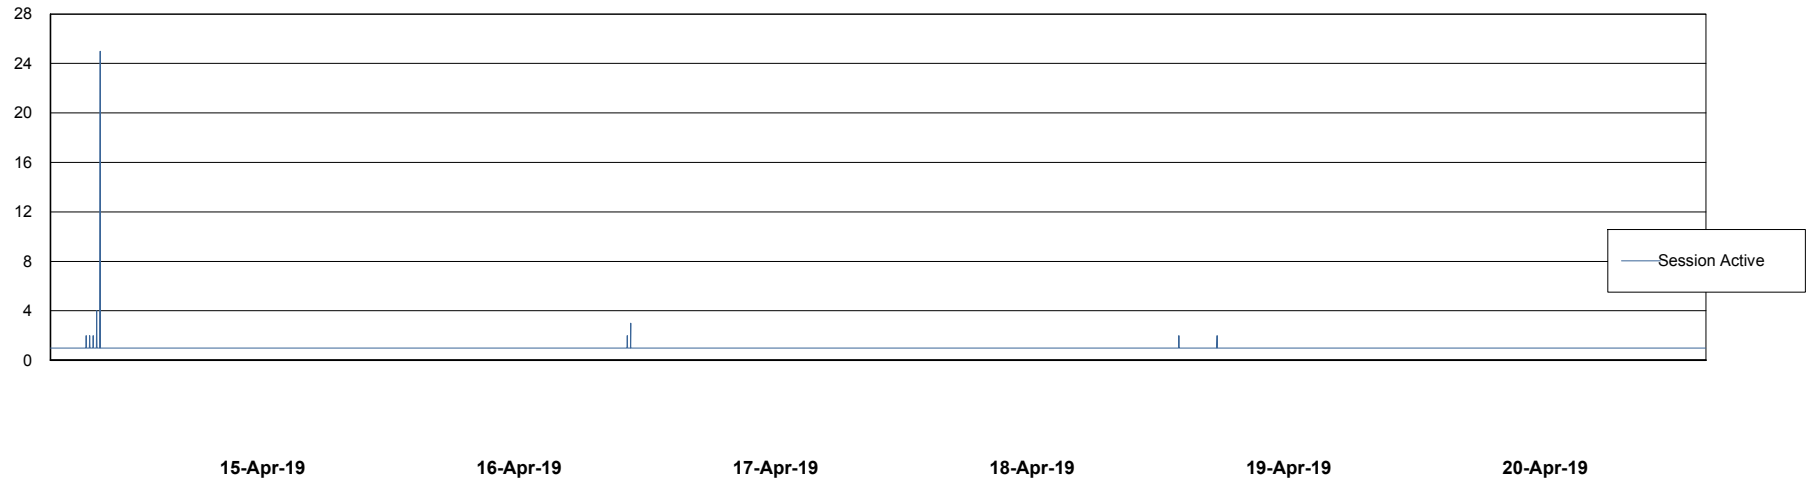

Database Performance CLODB_PRD_Standby