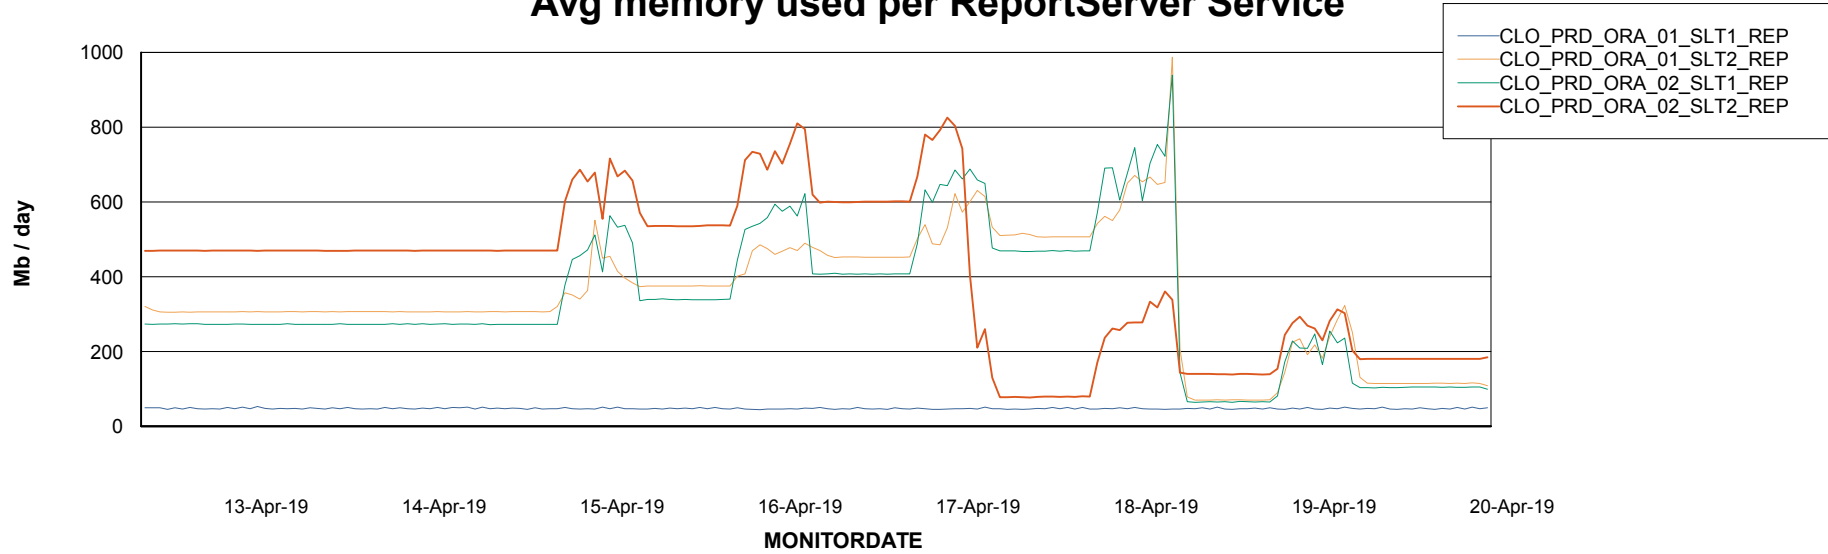

ABSSolute Application ReportServer Services

Avg memory used per ReportServer Service