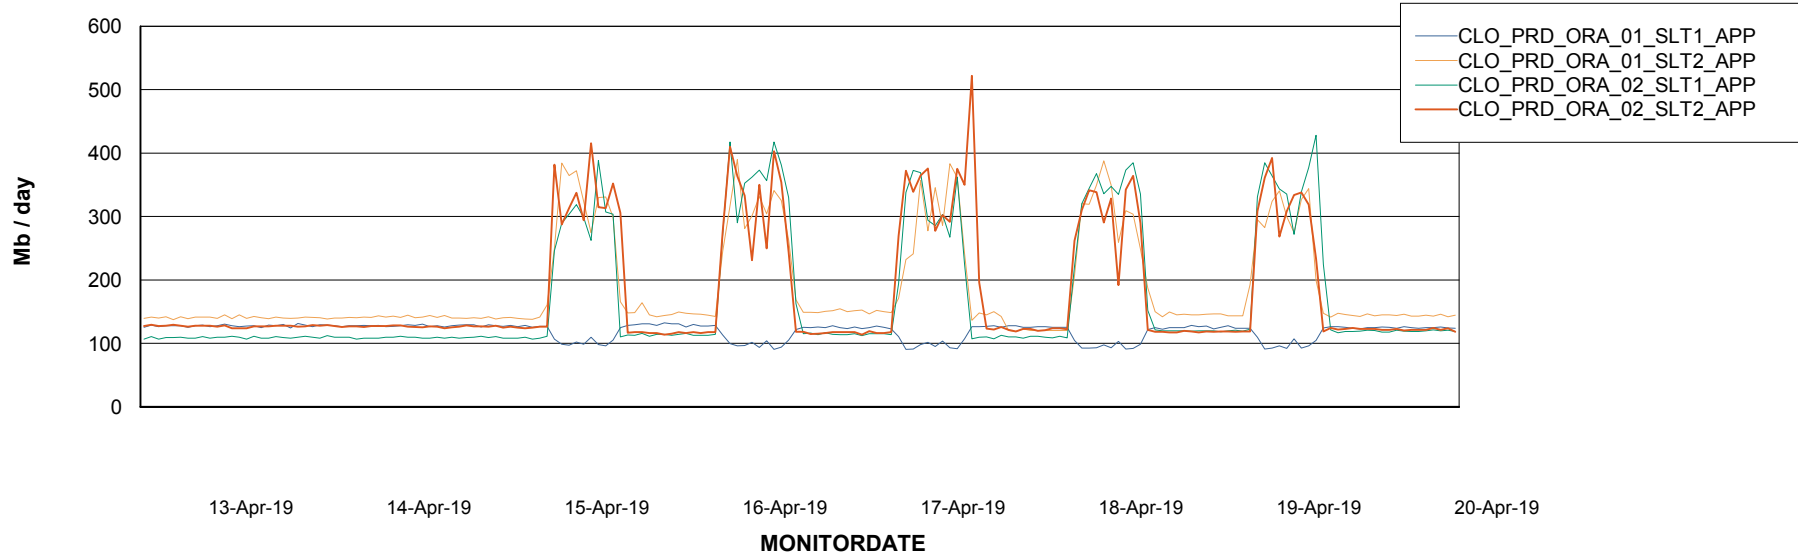

ABSSolute Application Server Services

Avg memory used per ABS Server Service