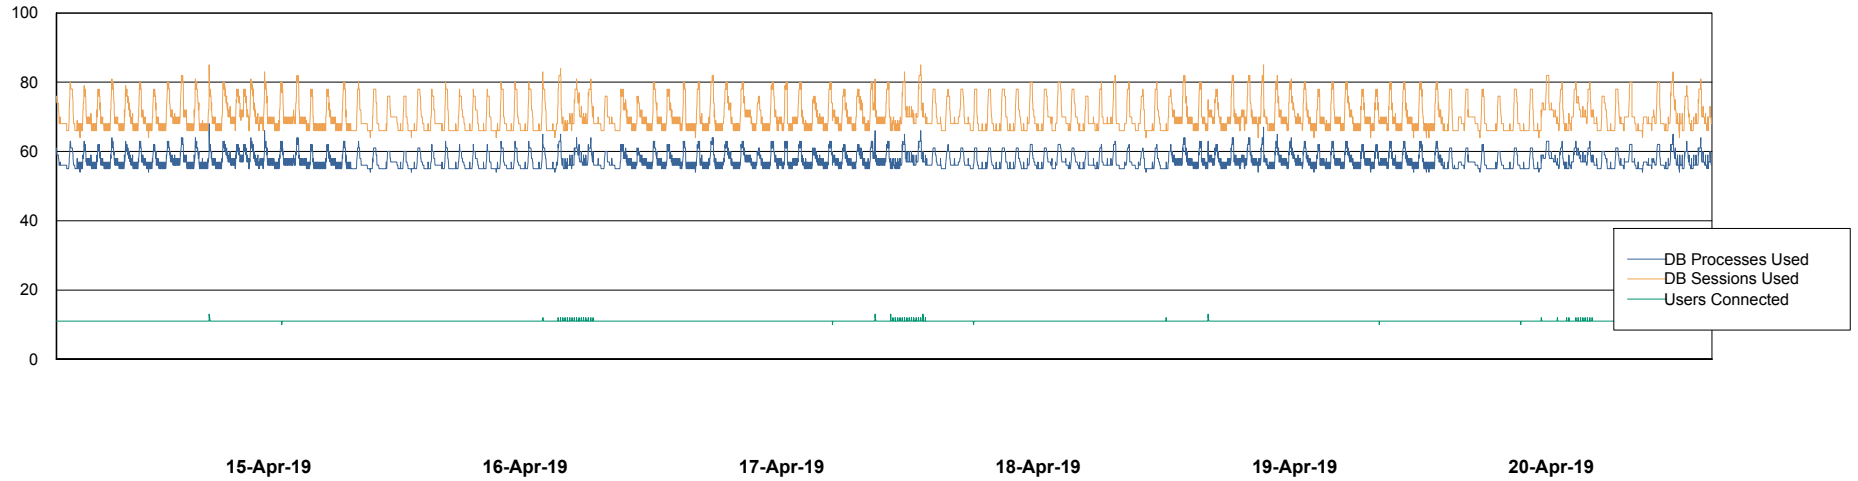

Database Performance CLODB_PRD_Test