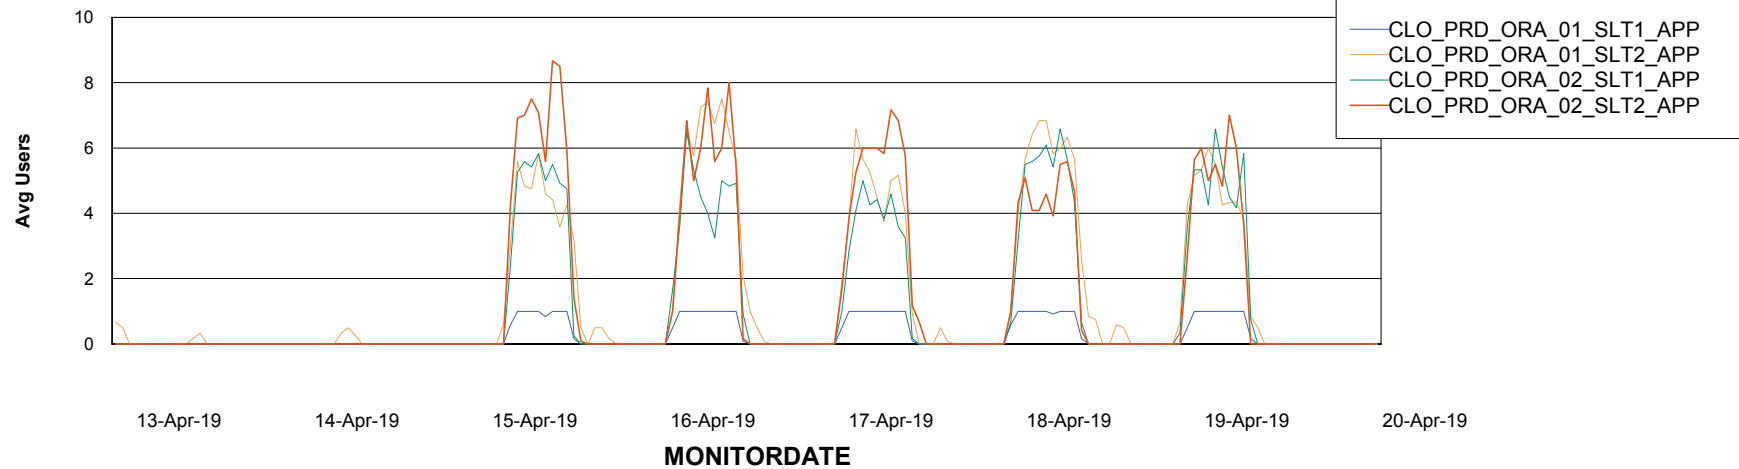

Avg users per day per ABS server