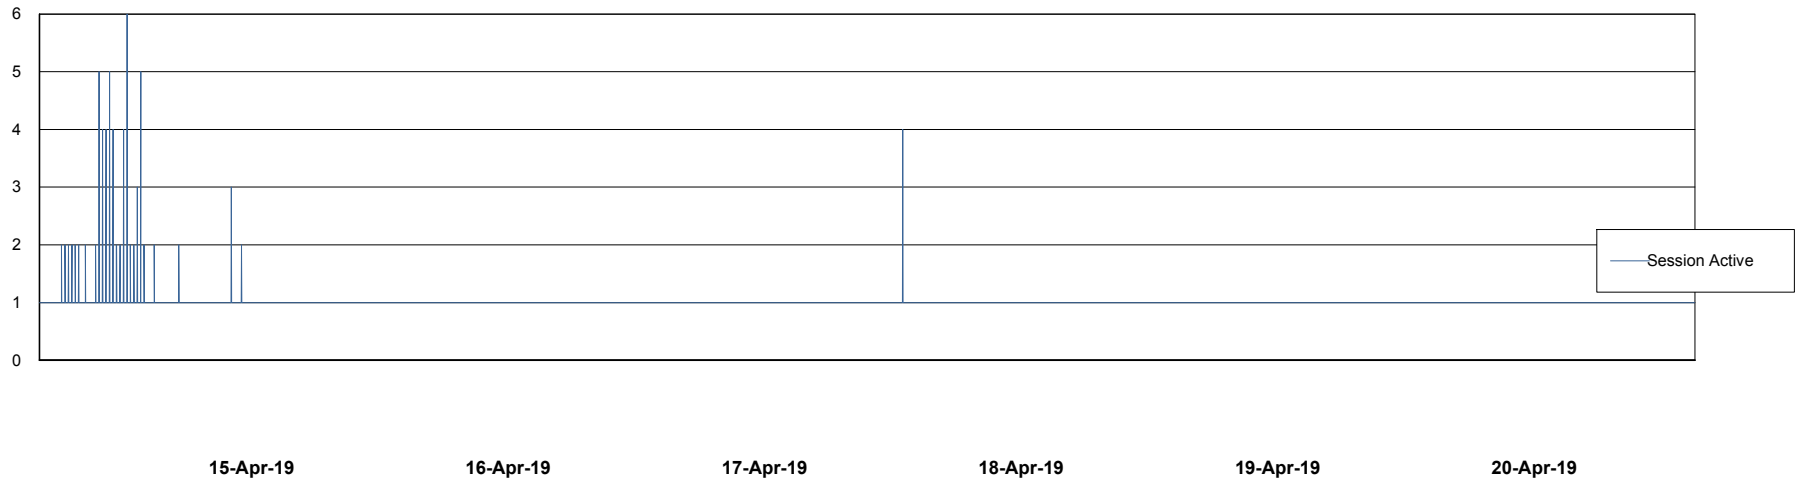

Weekly SLA Customer Report

Customer CIW Production
Database ID 45

Database Performance CIWDB_Production

Weekly SLA Customer Report

Customer CIW Production
Database ID 45

Database Performance CIWDB_Standby

Weekly SLA Customer Report

Customer CIW Production
 Database ID 45

DATABASE SIZE CIWDB_Production

Database growth over last month

Database Tablespace CIWDB_Production

Date	Tablespace Name	Filesize (Gb)	Usedsize (Gb)	Percentage free
20-Apr-19	ABSDATA	38	32	16
	INDX	5	4	20
19-Apr-19	ABSDATA	38	32	16
	INDX	5	4	20
18-Apr-19	ABSDATA	38	32	16
	INDX	5	4	20
17-Apr-19	ABSDATA	38	32	16
	INDX	5	4	20
16-Apr-19	ABSDATA	38	32	16
	INDX	5	4	20
15-Apr-19	ABSDATA	38	32	16
	INDX	5	4	20
14-Apr-19	ABSDATA	38	32	16
	INDX	5	4	20