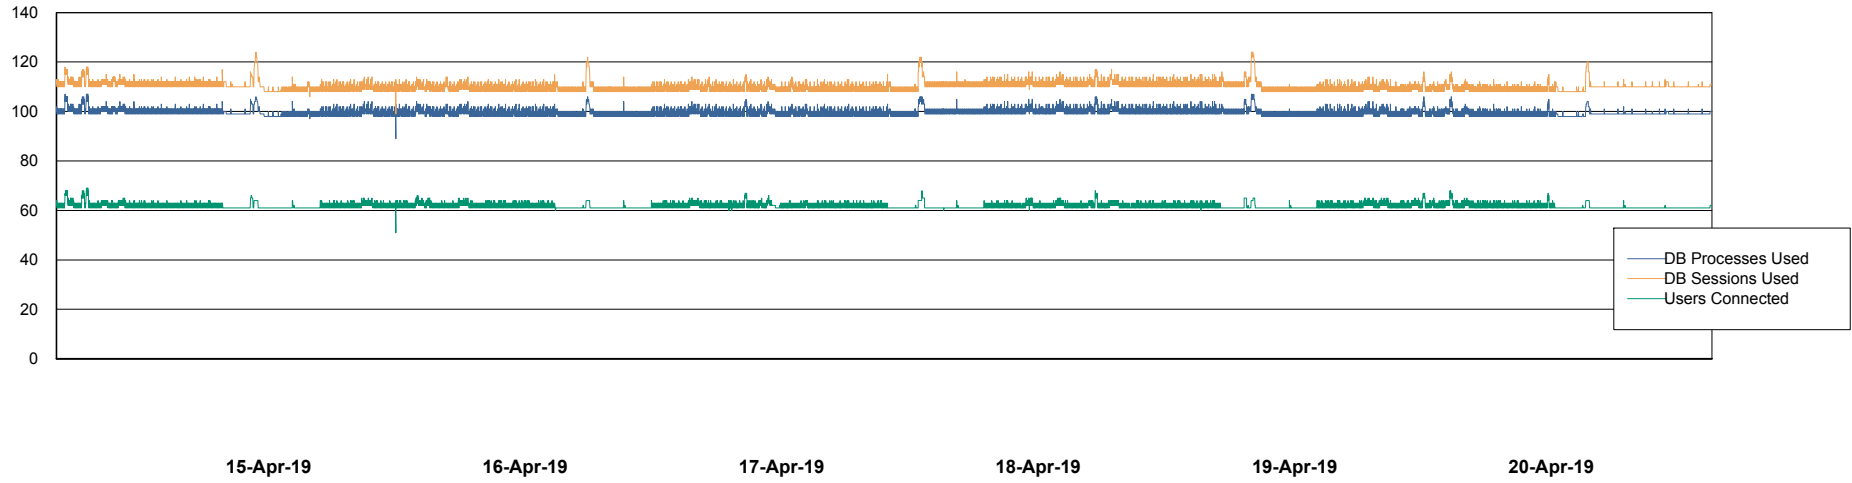

Database Performance CIWDB_Production