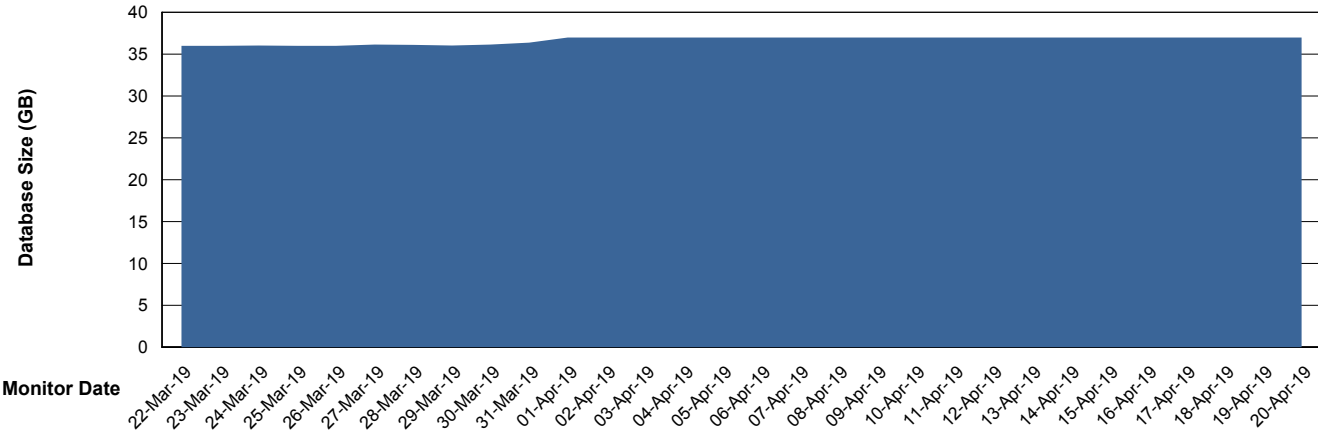

Weekly SLA Customer Report

Customer CIW Production
Database ID 45

Database Performance CIWDB_Production

Weekly SLA Customer Report

Customer CIW Production
Database ID 45

Database Performance CIWDB_Standby

Weekly SLA Customer Report

Customer CIW Production
 Database ID 45

DATABASE SIZE CIWDB_Production

Database growth over last month

Database Tablespace CIWDB_Production

Date	Tablespace Name	Filesize (Gb)	Usedsize (Gb)	Percentage free
20-Apr-19	ABSDATA	38	32	16
	INDX	5	4	20
19-Apr-19	ABSDATA	38	32	16
	INDX	5	4	20
18-Apr-19	ABSDATA	38	32	16
	INDX	5	4	20
17-Apr-19	ABSDATA	38	32	16
	INDX	5	4	20
16-Apr-19	ABSDATA	38	32	16
	INDX	5	4	20
15-Apr-19	ABSDATA	38	32	16
	INDX	5	4	20
14-Apr-19	ABSDATA	38	32	16
	INDX	5	4	20