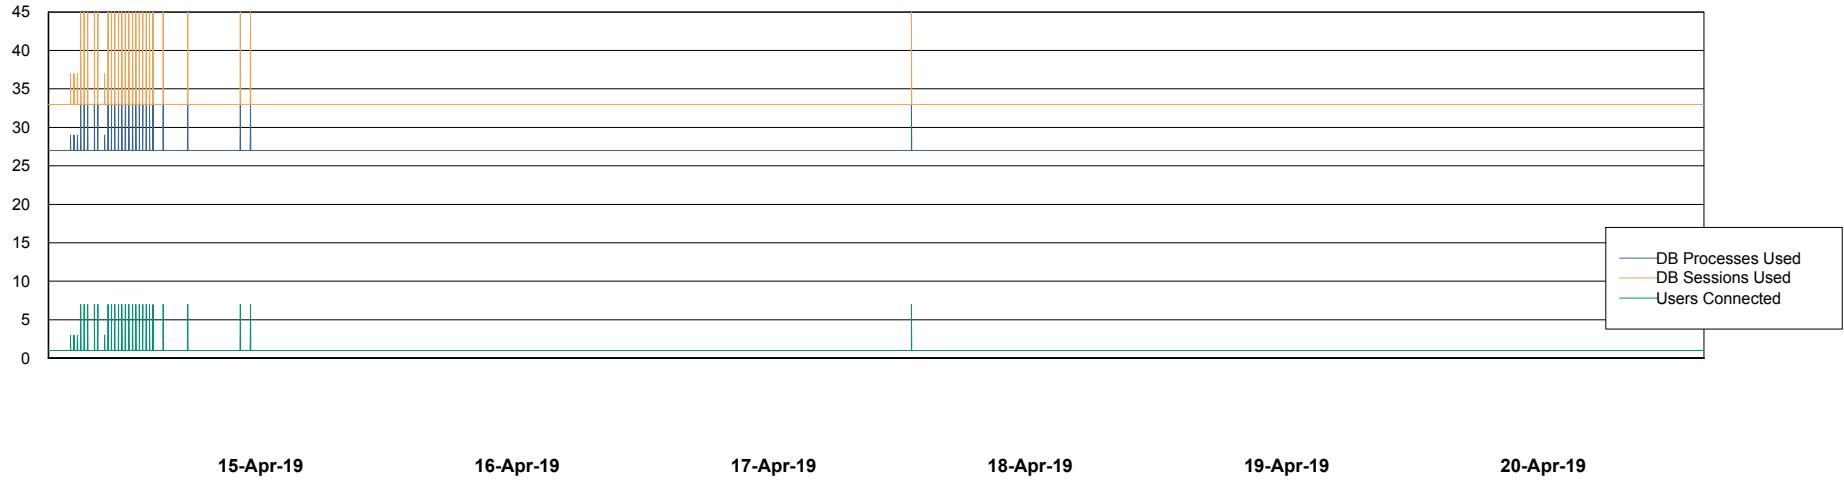

Weekly SLA Customer Report

Customer CIW Production
Database ID 45

Database Performance CIWDB_Production

Weekly SLA Customer Report

Customer CIW Production
Database ID 45

Database Performance CIWDB_Standby

Weekly SLA Customer Report