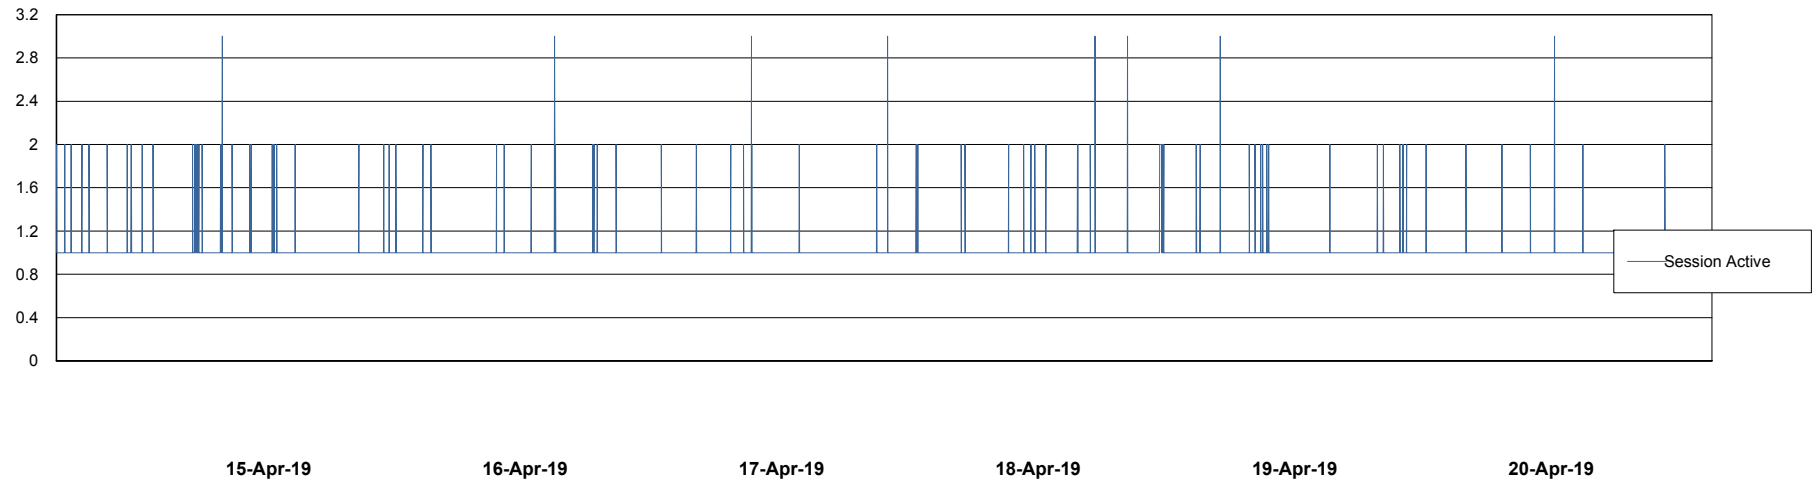

Database Performance CIWDB_Production