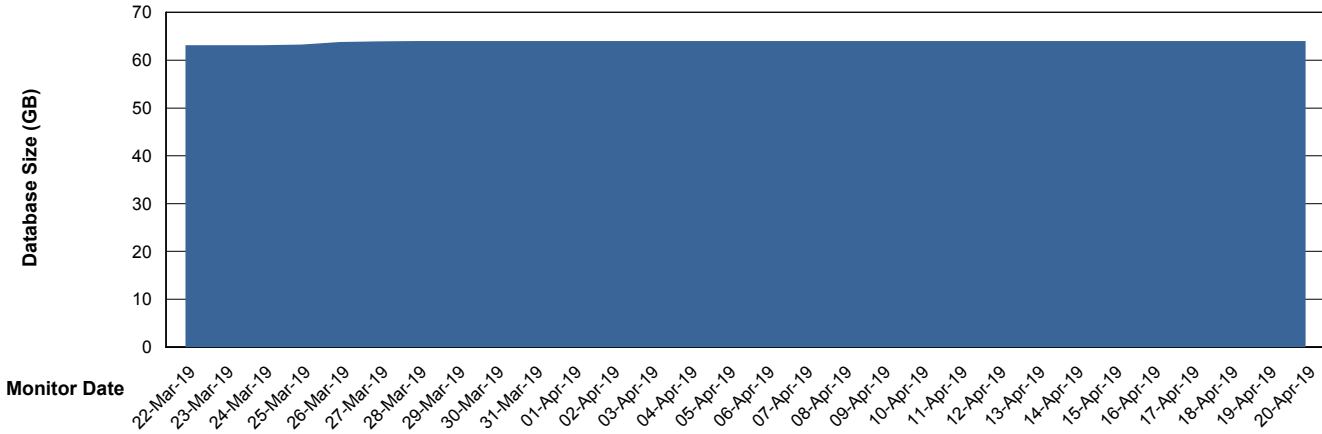

Weekly SLA Customer Report

Customer BOH_Production
Database ID 55

Database Performance BOHABS01_DB_Primary

Weekly SLA Customer Report

Customer BOH_Production
Database ID 55

Database Performance BOHABS02_DB_Standby

Weekly SLA Customer Report

Customer BOH_Production
 Database ID 55

DATABASE SIZE BOHABS01_DB_Primary

Database growth over last month

Database Tablespace BOHABS01_DB_Primary

Date	Tablespace Name	Filesize (Gb)	Usedsize (Gb)	Percentage free
20-Apr-19	ABSDATA	48	26	46
	INDX	44	37	16
19-Apr-19	ABSDATA	48	26	46
	INDX	44	37	16
18-Apr-19	ABSDATA	48	26	46
	INDX	44	37	16
17-Apr-19	ABSDATA	48	26	46
	INDX	44	37	16
16-Apr-19	ABSDATA	48	26	46
	INDX	44	37	16
15-Apr-19	ABSDATA	48	26	46
	INDX	44	36	18
14-Apr-19	ABSDATA	48	26	46
	INDX	44	36	18