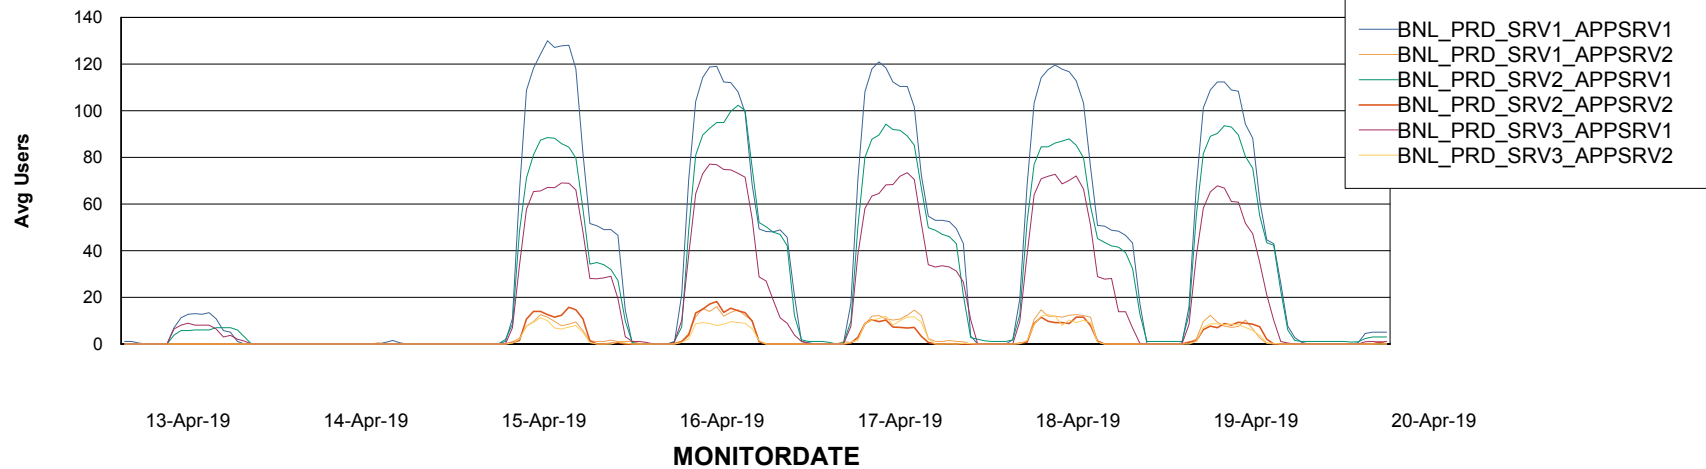

Avg users per day per ABS server