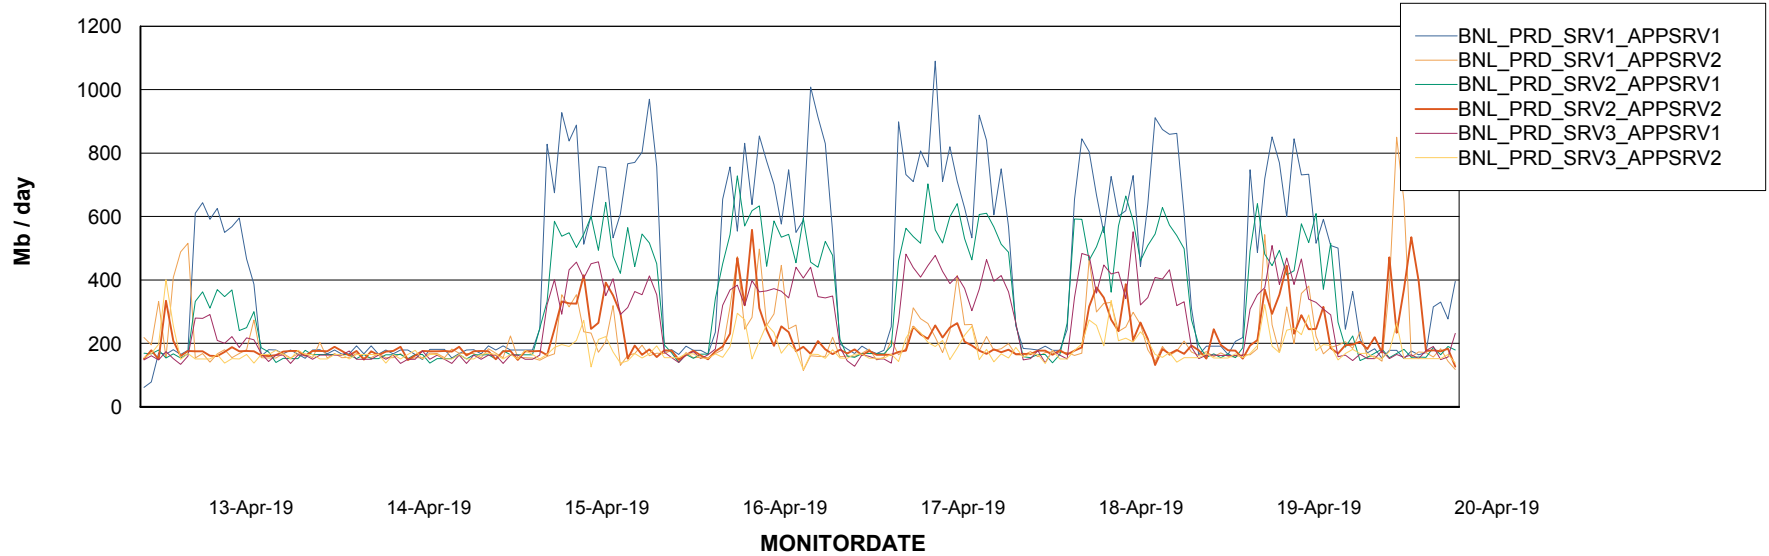

ABSSolute Application Server Services

Avg memory used per ABS Server Service