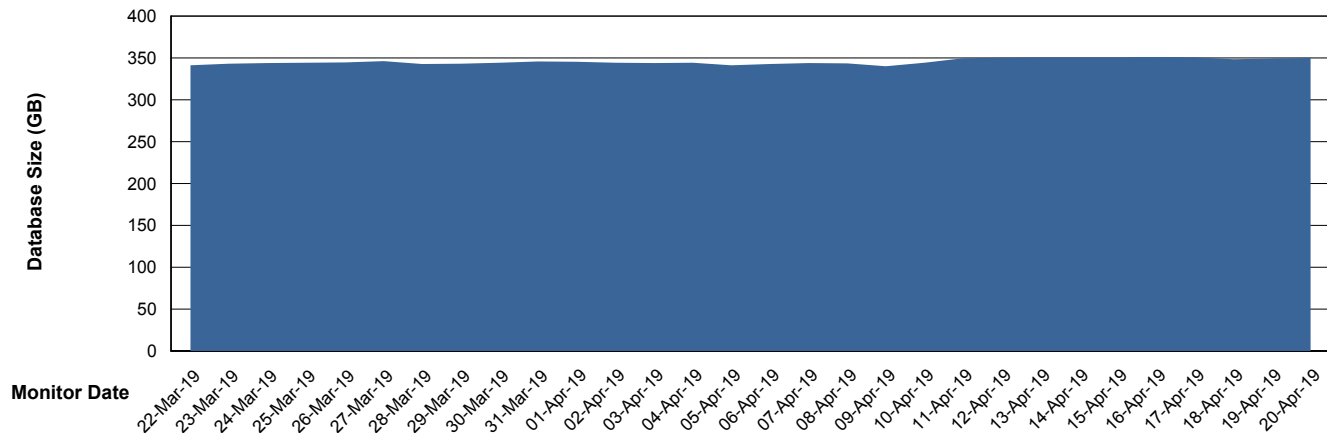

# Weekly SLA Customer Report

Customer BNL\_Production  
Database ID 83

DATABASE SIZE BNLDB\_FUT\_FutureLive

### Database growth over last month

DATABASE SIZE BNLDB\_Production

### Database growth over last month