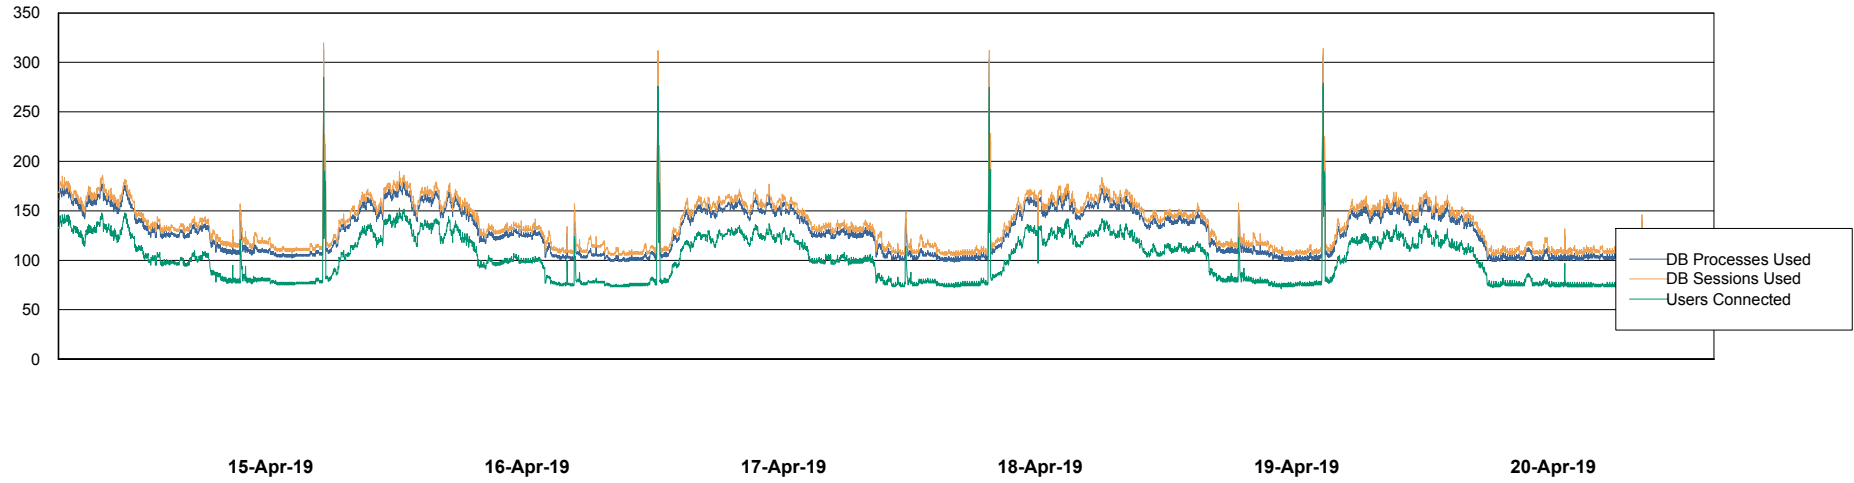

Database Performance BNLDB_Production