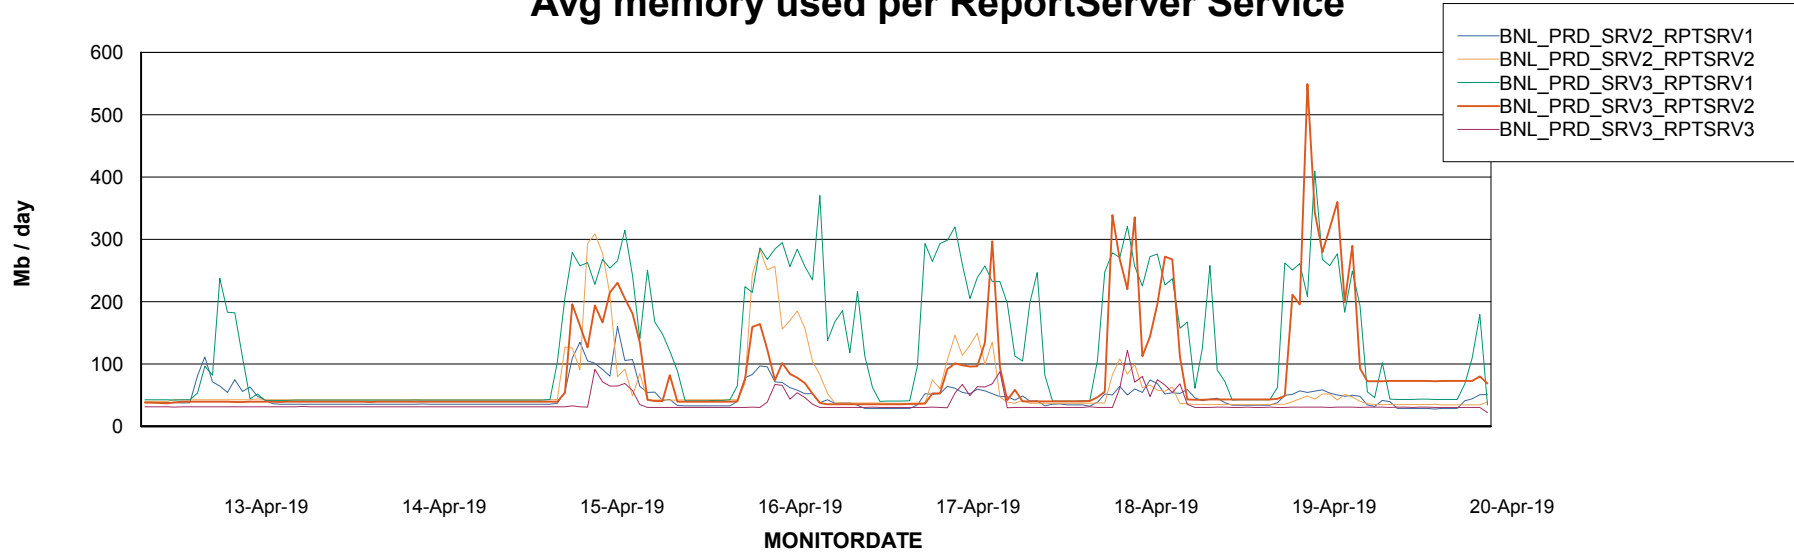

ABSSolute Web Component Services

Avg memory used per ReportServer Service