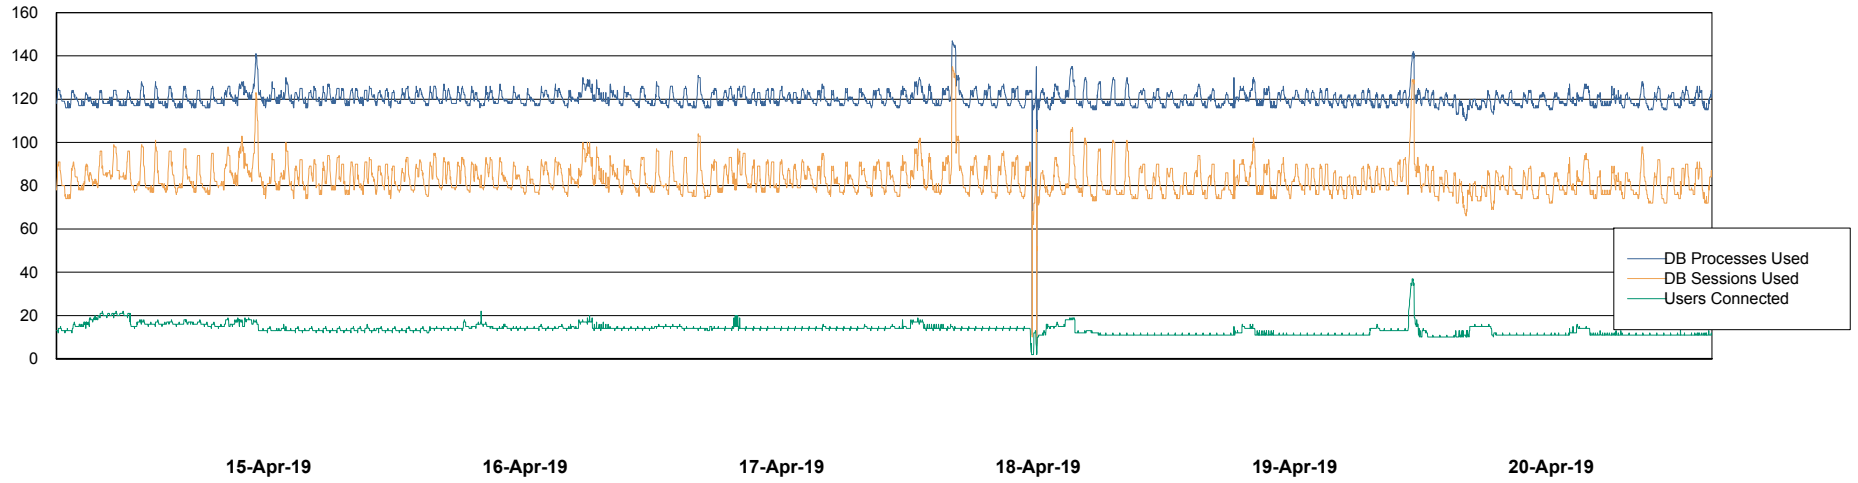

Database Performance BNLDB_FUT_FutureLive